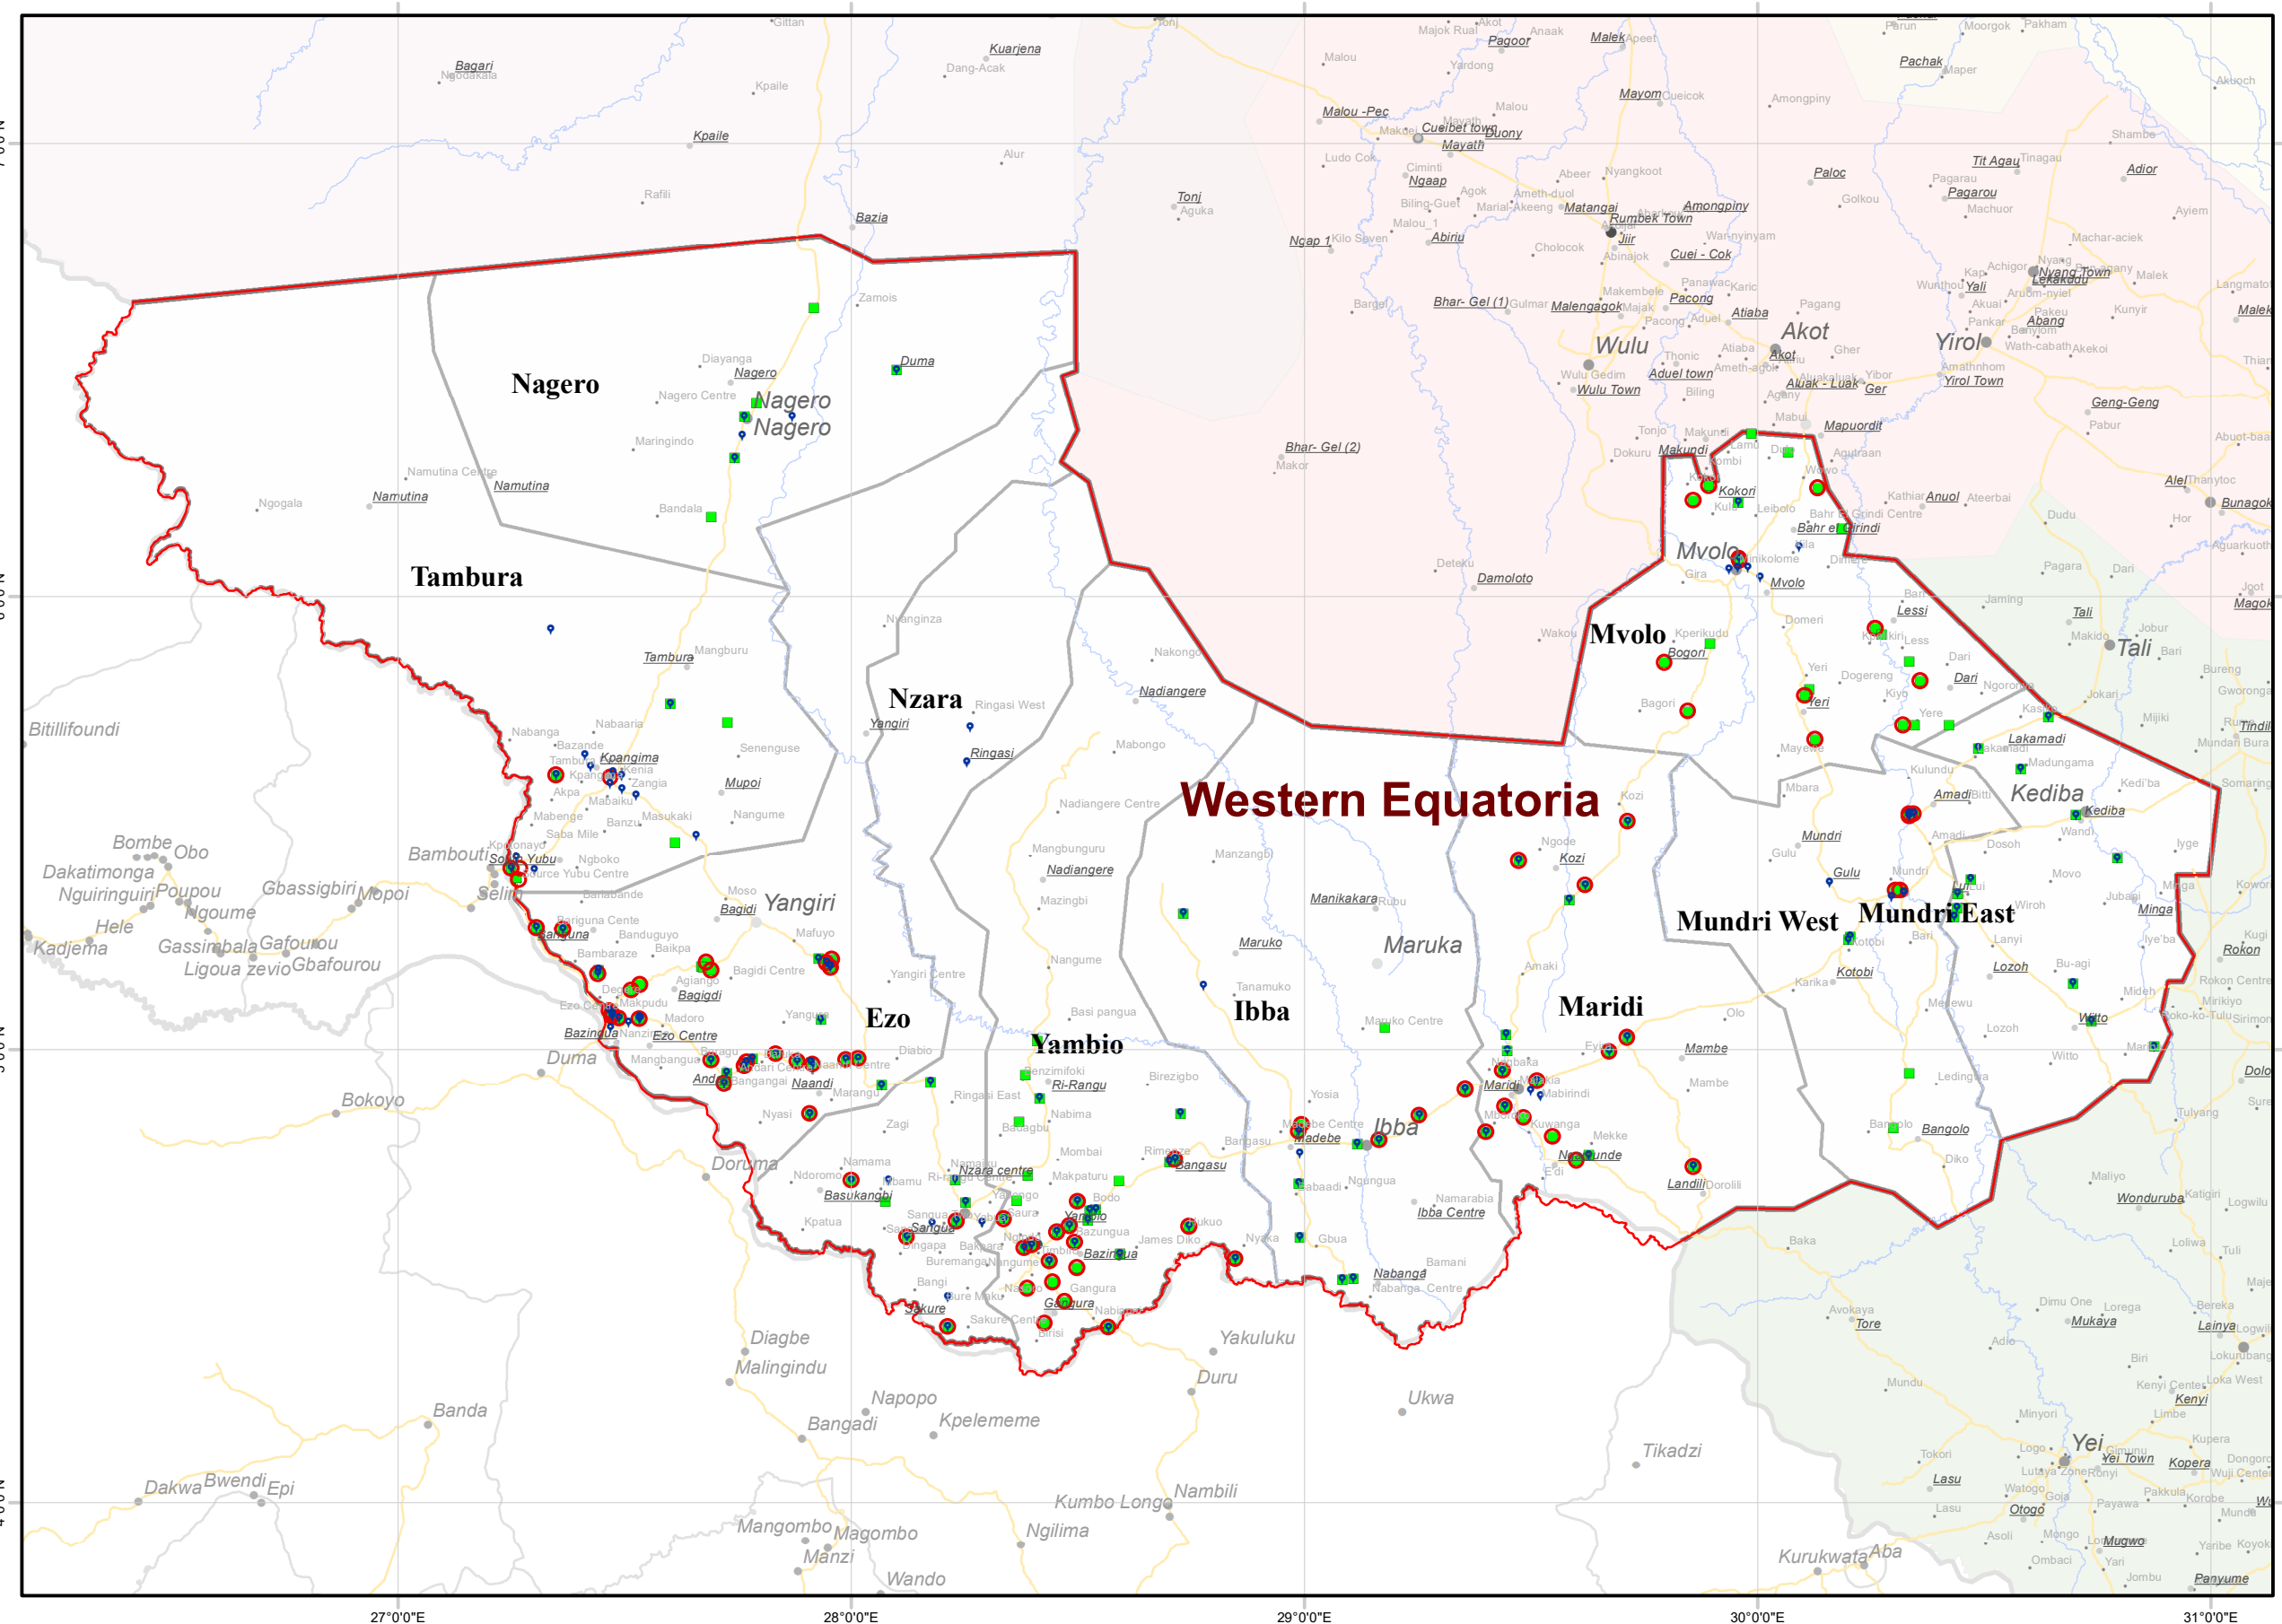

**DTM**  
IOM DISPLACEMENT  
TRACKING MATRIX  
SOUTH SUDAN

# IDPs and Returnees locations in Western Equatoria as of September 2021

Displacement Tracking Matrix Mobility Tracking Round 11

## South Sudan Mobility Tracking Round 11, September 2021

- State
- County

*Payam - Sub Area name*

Village - Location name

- Locations of returnee individuals (previously displaced abroad) present at time of assessment
- Locations of returnee individuals (previously displaced only in South Sudan) present at time of assessment
- Locations of IDP individuals present at time of assessment
- National Capital
- Admin1 Capital
- Admin2 Capital
- Primary Town / Large Town
- Roads
- Bordering Country
- Rivers
- State

Subset of Returnees individuals present at the time of assessment who were previously displaced abroad **20,699**

Disclaimer: This map is for illustration purposes only. Names and boundaries on this map do not imply official endorsement or acceptance by IOM.