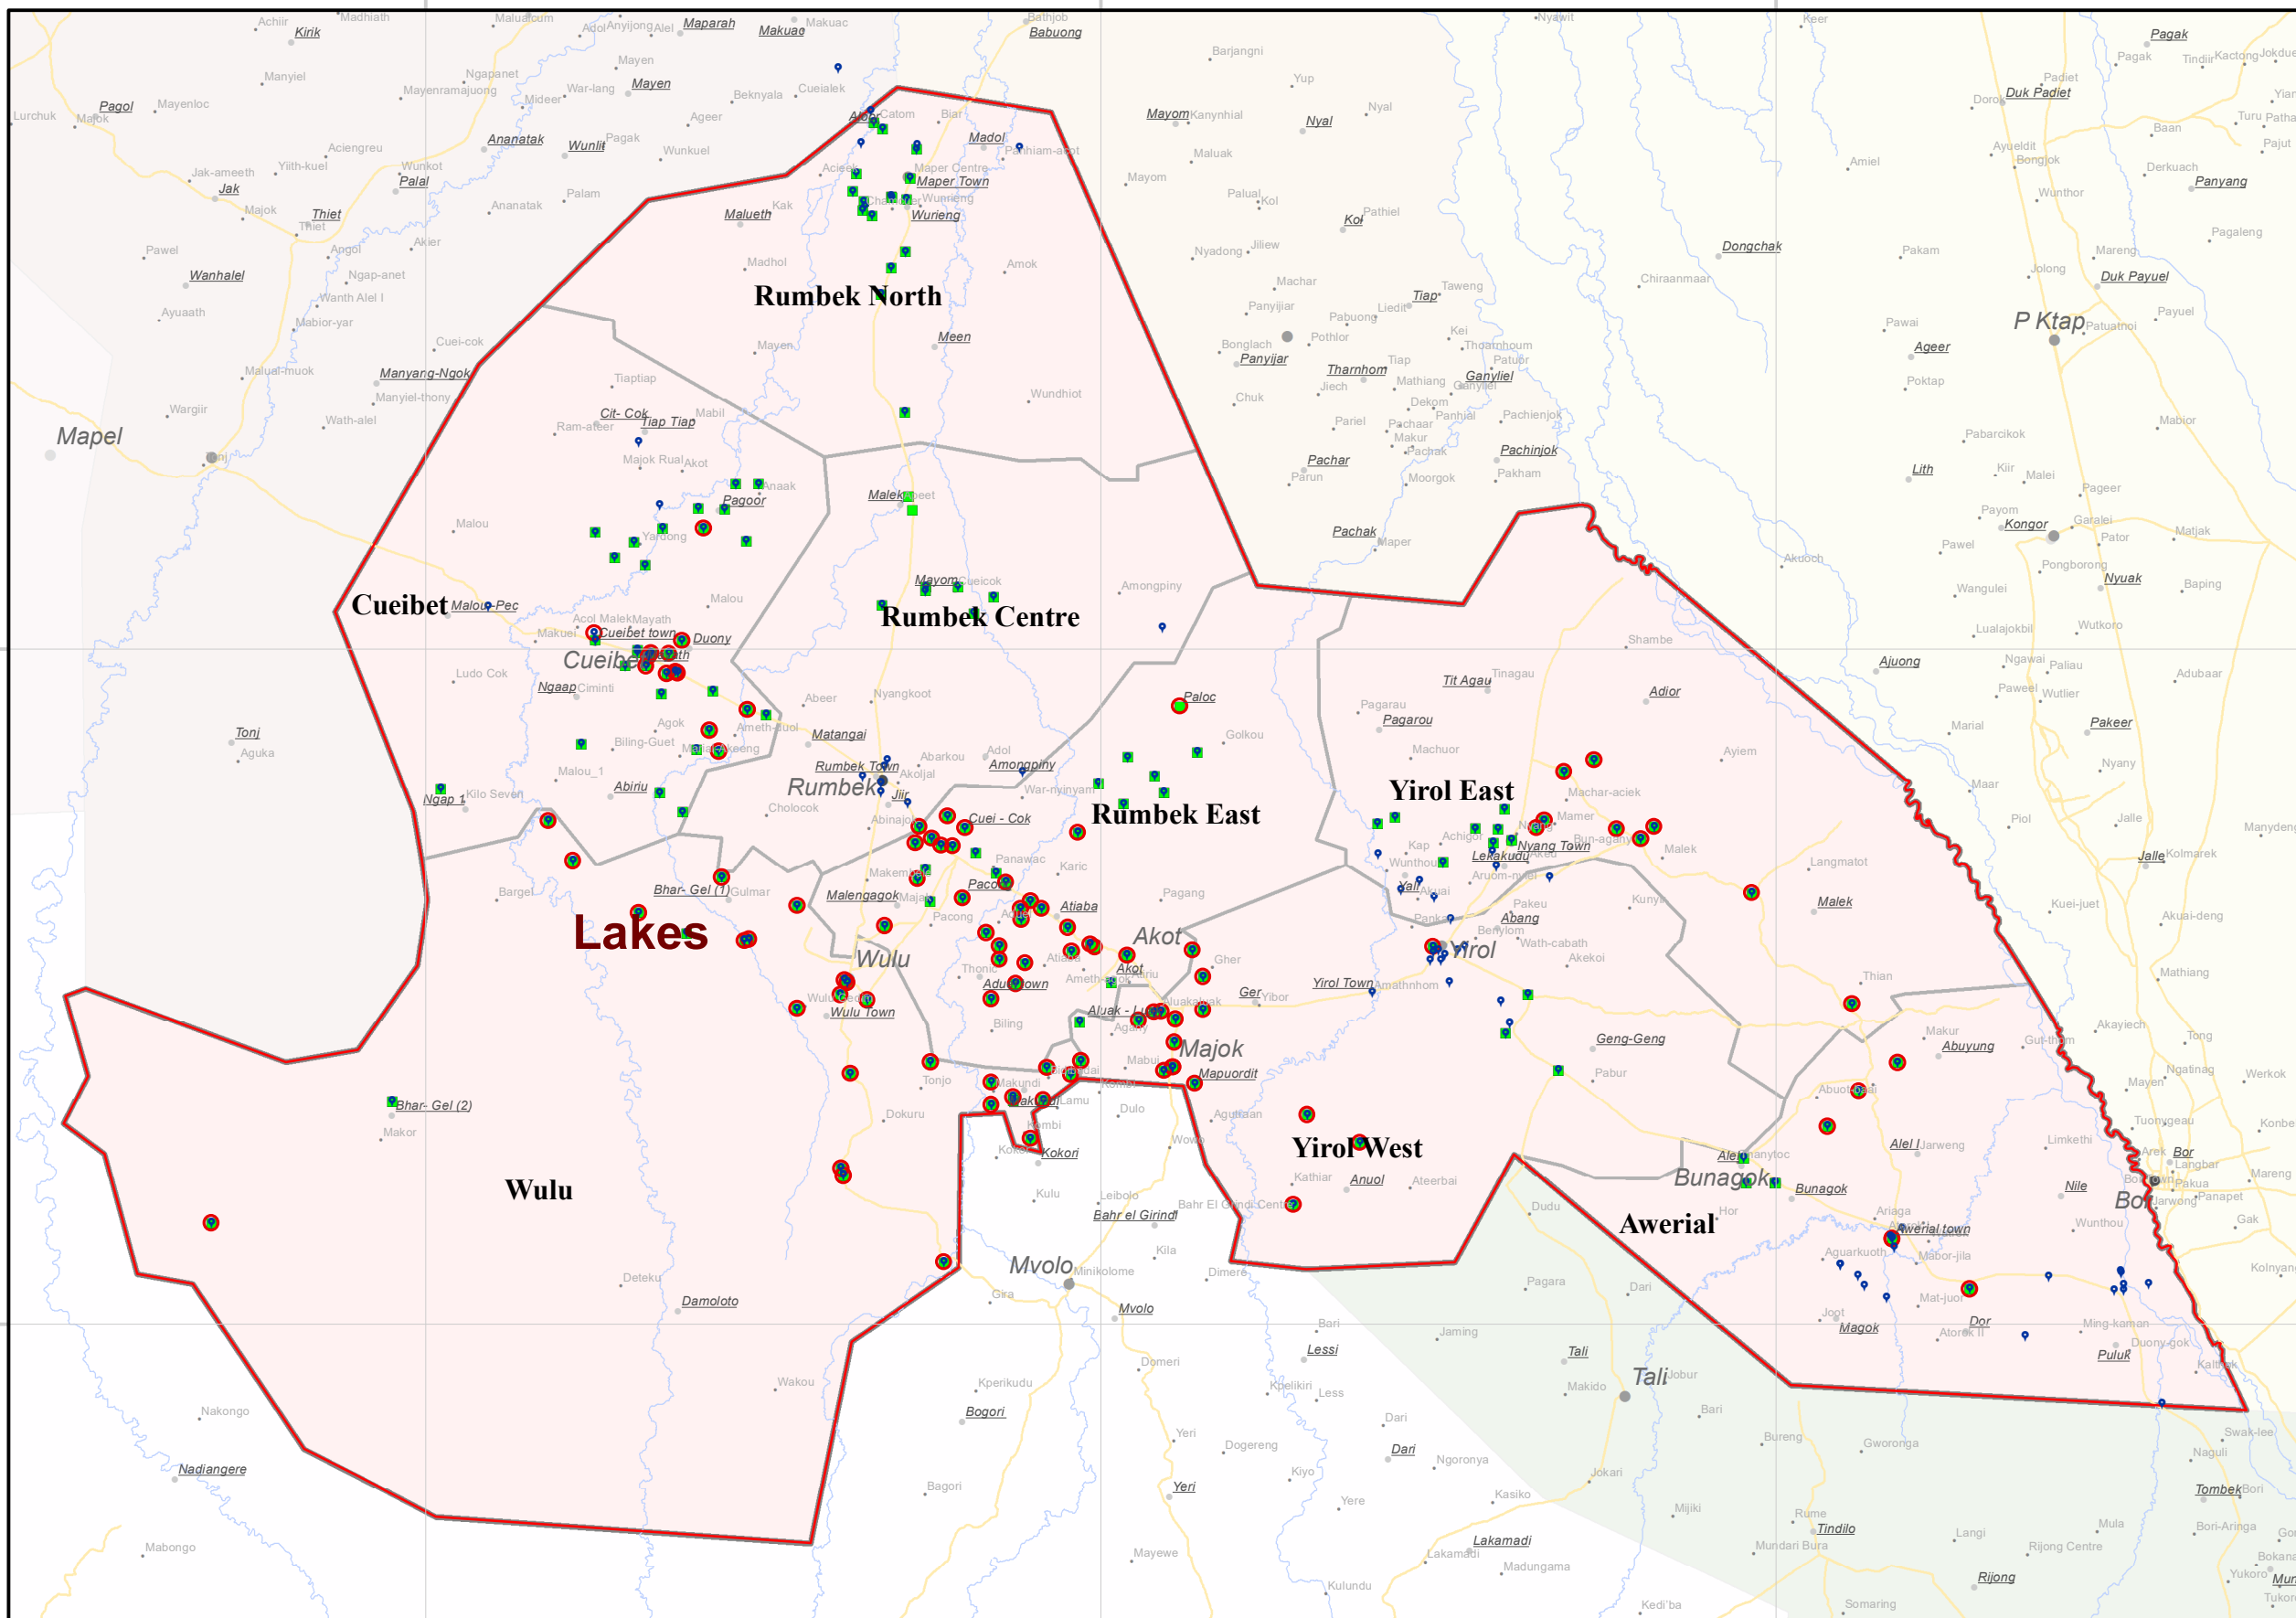

IDPs and Returnees locations in Lakes as of September 2021

Displacement Tracking Matrix Mobility Tracking Round 11

South Sudan Mobility Tracking Round 11, September 2021

- State
- County

Payam - Sub Area name

Village - Location name

- Locations of returnee individuals (previously displaced abroad) present at time of assessment
- Locations of returnee individuals (previously displaced only in South Sudan) present at time of assessment
- Locations of IDP individuals present at time of assessment
- National Capital
- Admin1 Capital
- Admin2 Capital
- Primary Town / Large Town
- Roads
- Bordering Country
- Rivers
- State

Total number of IDPs individuals present at the time of assessment **208,277**

Subset of IDPs individuals present at the time of assessment who were previously displaced abroad **8,323**

Total number of Returnees individuals present at the time of assessment **61,549**

Subset of Returnees individuals present at the time of assessment who were previously displaced abroad **7,456**

Disclaimer: This map is for illustration purposes only. Names and boundaries on this map do not imply official endorsement or acceptance by IOM.