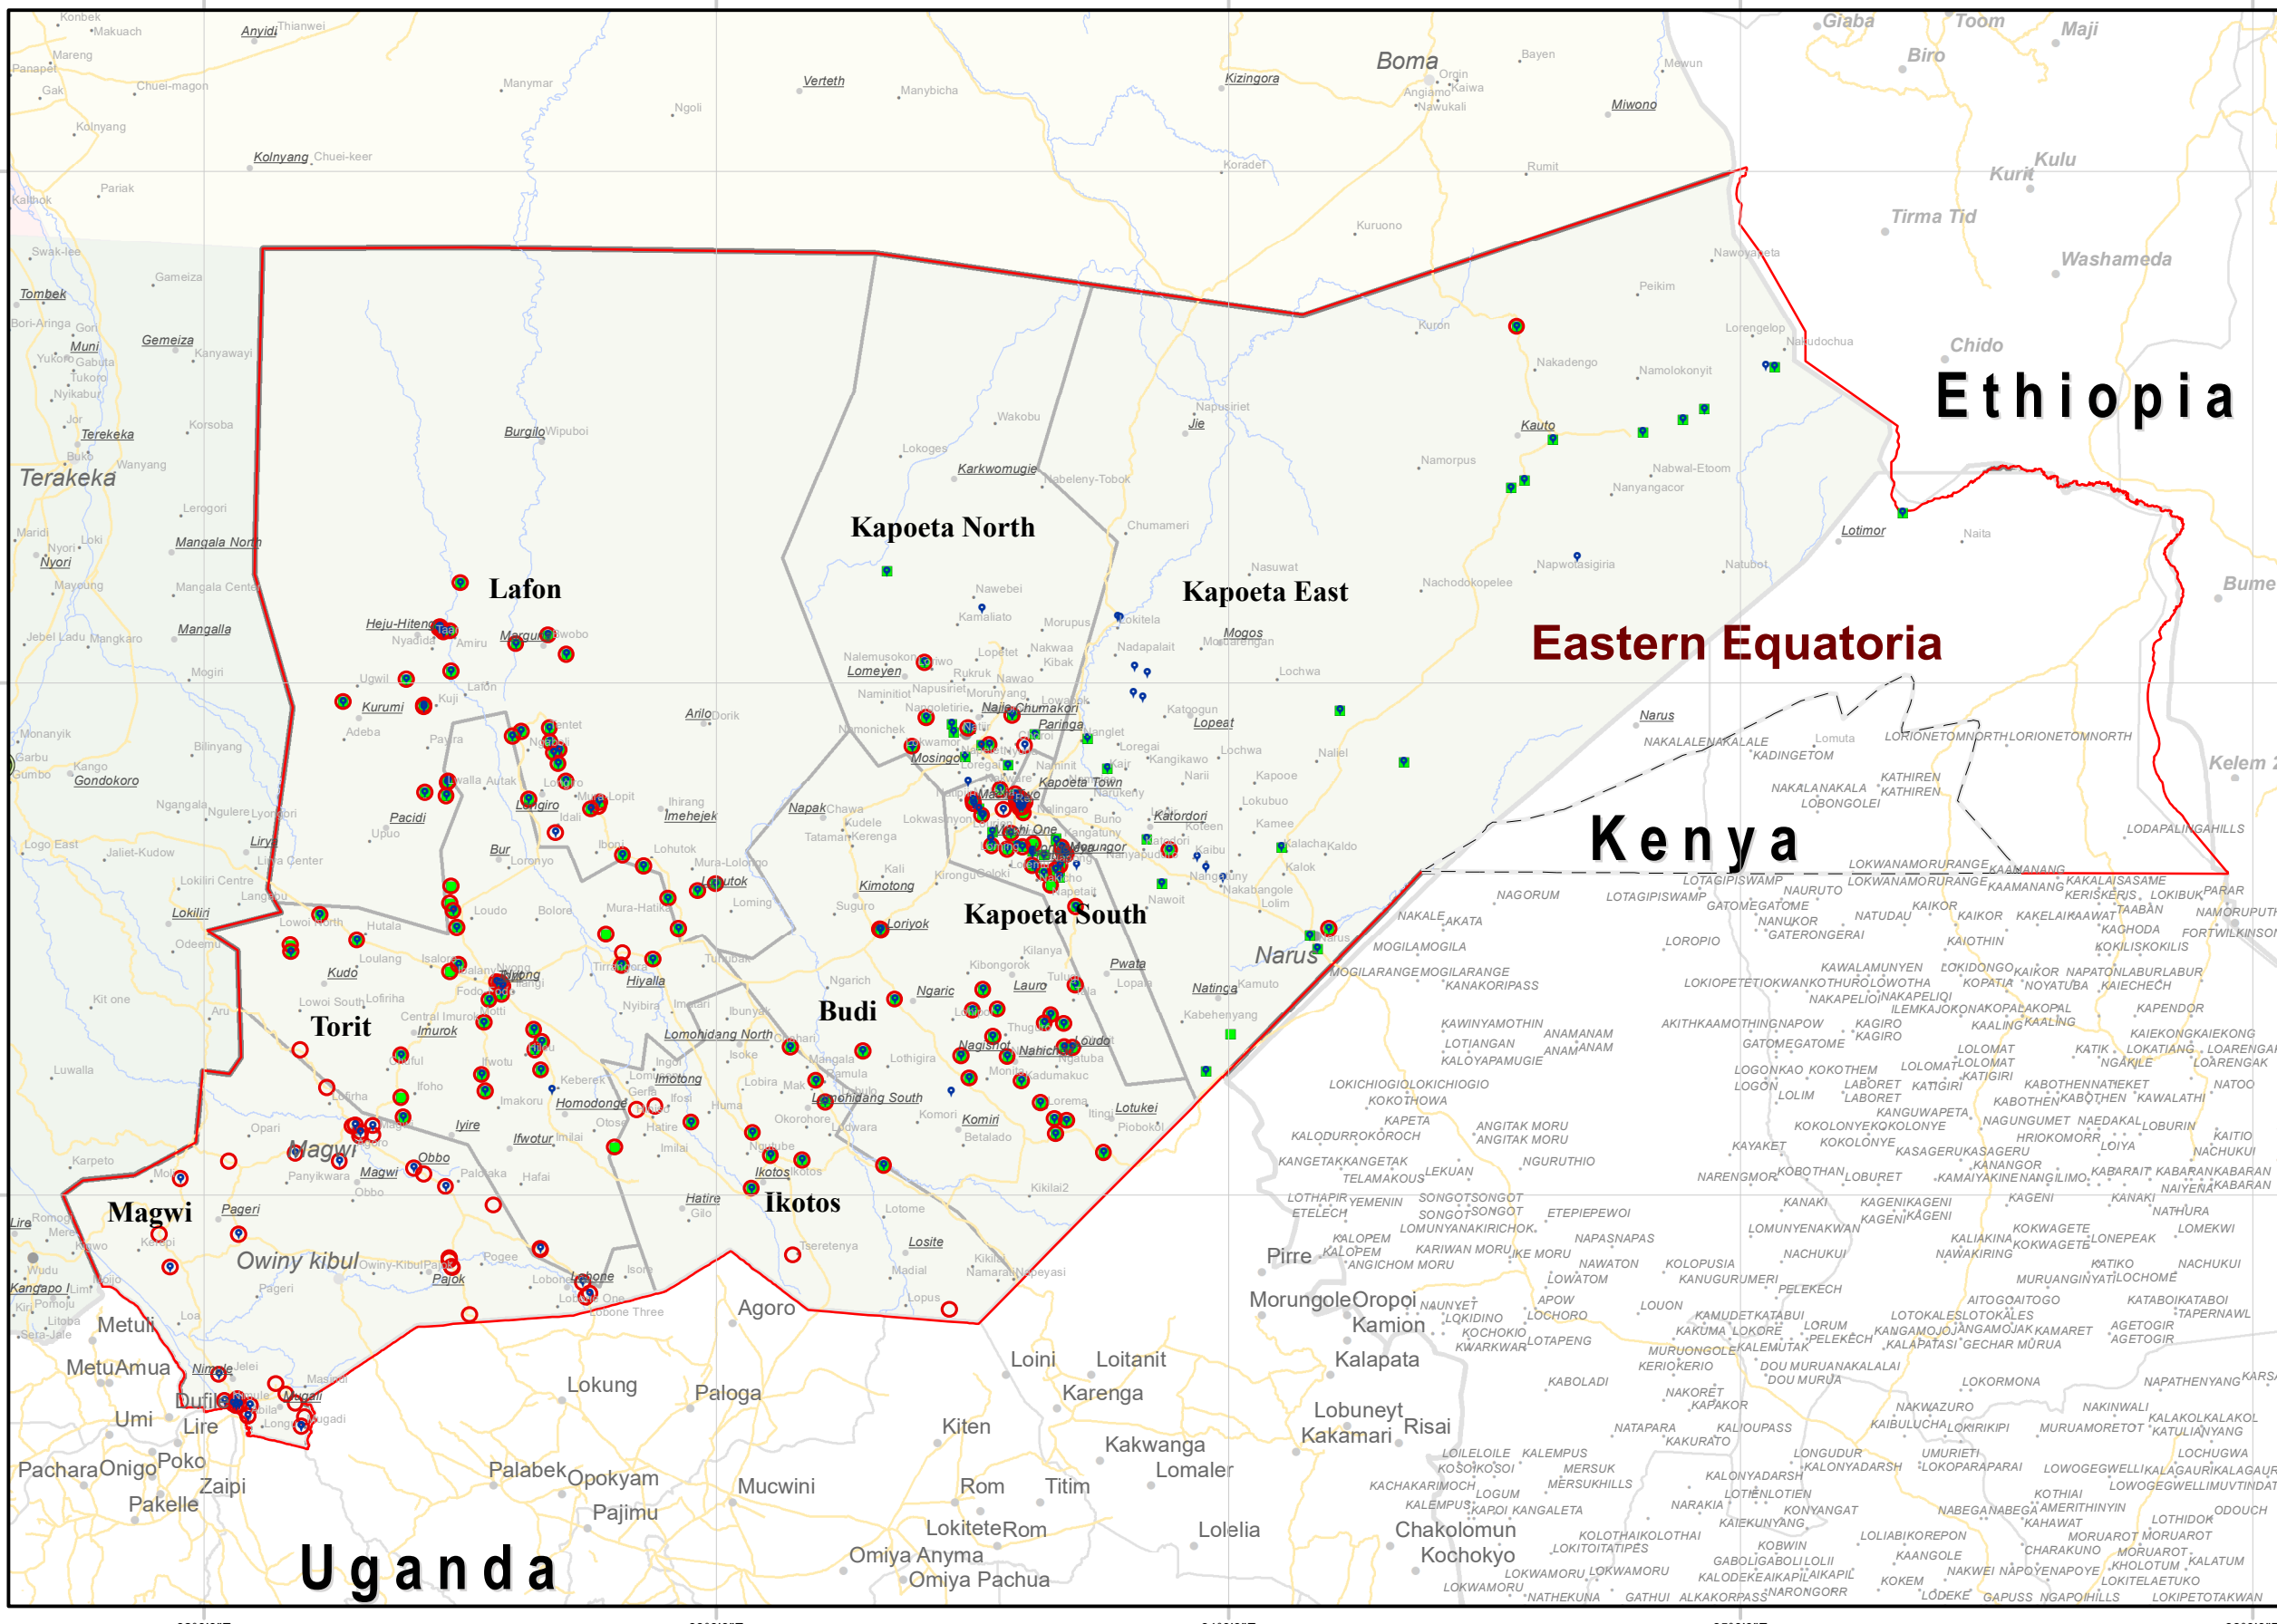

DTM
IOM DISPLACEMENT
TRACKING MATRIX
SOUTH SUDAN

IDPs and Returnees locations in Eastern Equatoria as of September 2021

Displacement Tracking Matrix Mobility Tracking Round 11

South Sudan Mobility Tracking Round 11, September 2021

- State
- County

Payam - Sub Area name

Village - Location name

- Locations of returnee individuals (previously displaced abroad) present at time of assessment
- Locations of returnee individuals (previously displaced only in South Sudan) present at time of assessment
- Locations of IDP individuals present at time of assessment

- National Capital
- Admin1 Capital
- Admin2 Capital
- Primary Town / Large Town
- Roads
- Bordering Country
- Rivers
- State

Total number of IDPs individuals present at the time of assessment **109,739**

Subset of IDPs individuals present at the time of assessment who were previously displaced abroad **18,331**

Total number of Returnees individuals present at the time of assessment **168,678**

Subset of Returnees individuals present at the time of assessment who were previously displaced abroad **129,002**