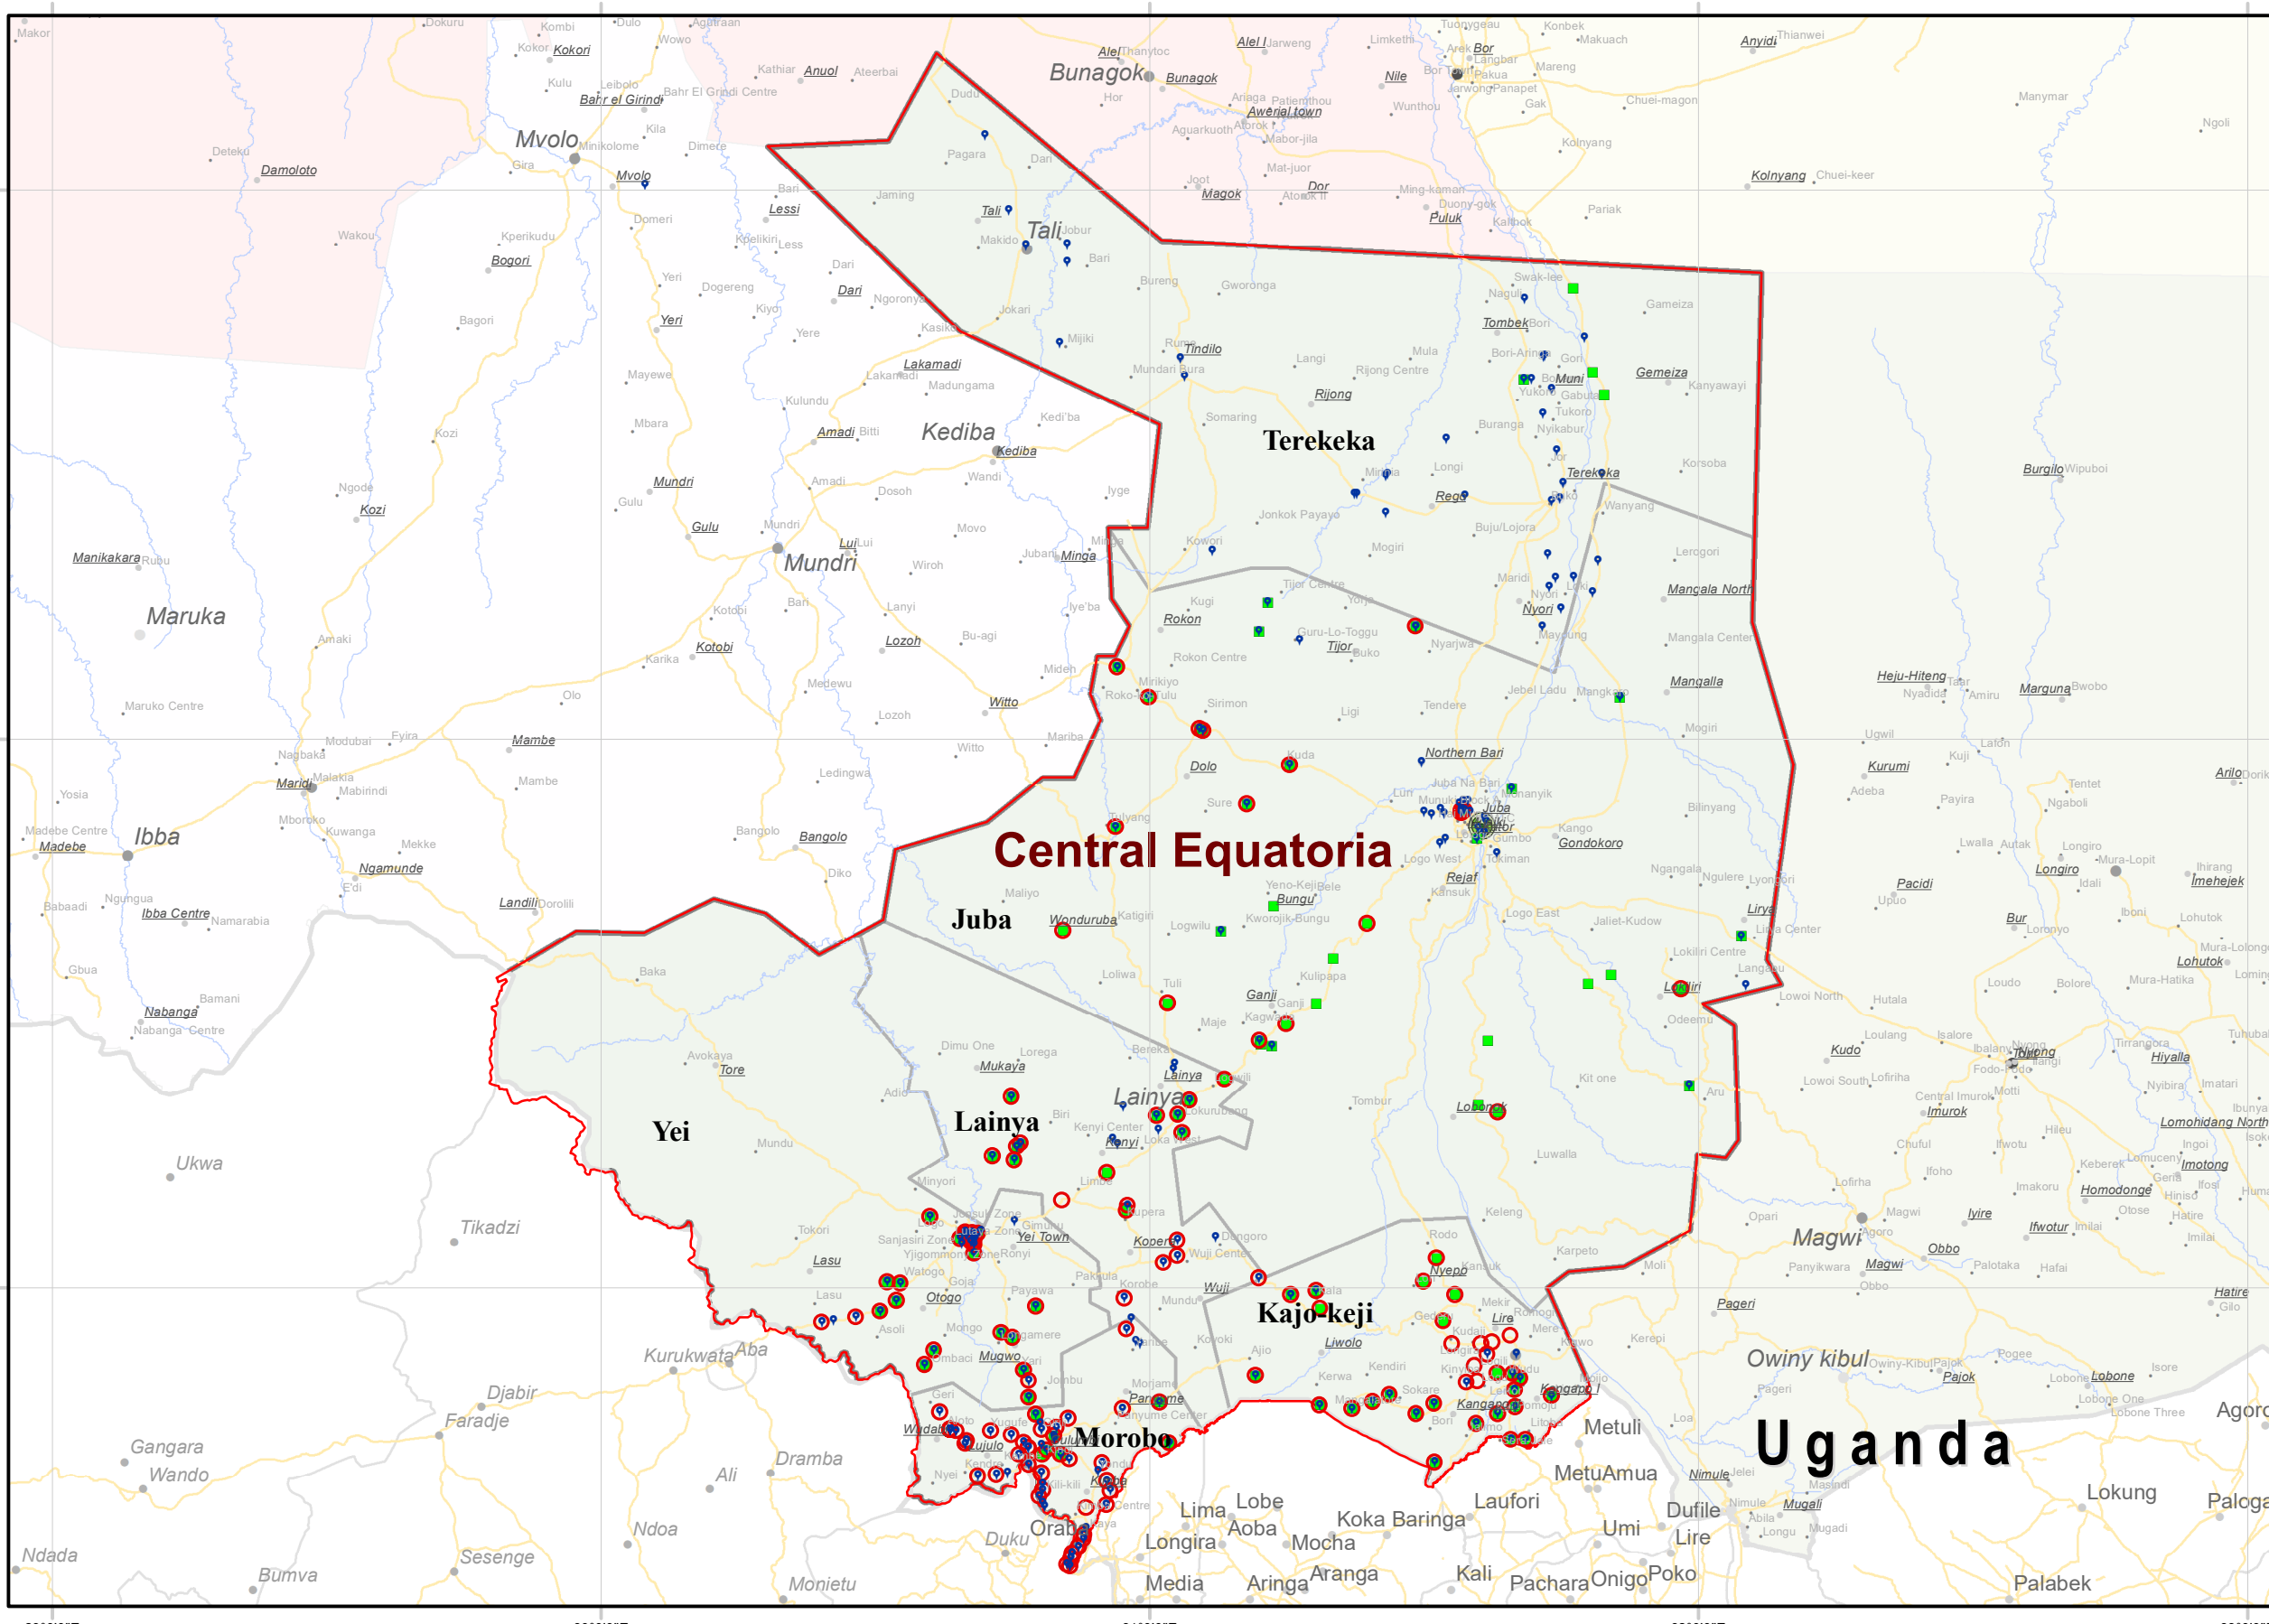

DTM
IOM DISPLACEMENT
TRACKING MATRIX
SOUTH SUDAN

IDPs and Returnees locations in Central Equatoria as of September 2021

Displacement Tracking Matrix Mobility Tracking Round 11

South Sudan Mobility Tracking Round 11, September 2021

- State
- County

Payam - Sub Area name

Village - Location name

- Locations of returnee individuals (previously displaced abroad) present at time of assessment
- Locations of returnee individuals (previously displaced only in South Sudan) present at time of assessment
- Locations of IDP individuals present at time of assessment
- National Capital
- Admin1 Capital
- Admin2 Capital
- Primary Town / Large Town
- Roads
- Bordering Country
- Rivers
- State

Total number of IDPs individuals present at the time of assessment **344,043**

Subset of IDPs individuals present at the time of assessment who were previously displaced abroad **29,929**

Total number of Returnees individuals present at the time of assessment **209,225**

29°0'0"E 30°0'0"E 31°0'0"E 32°0'0"E 33°0'0"E