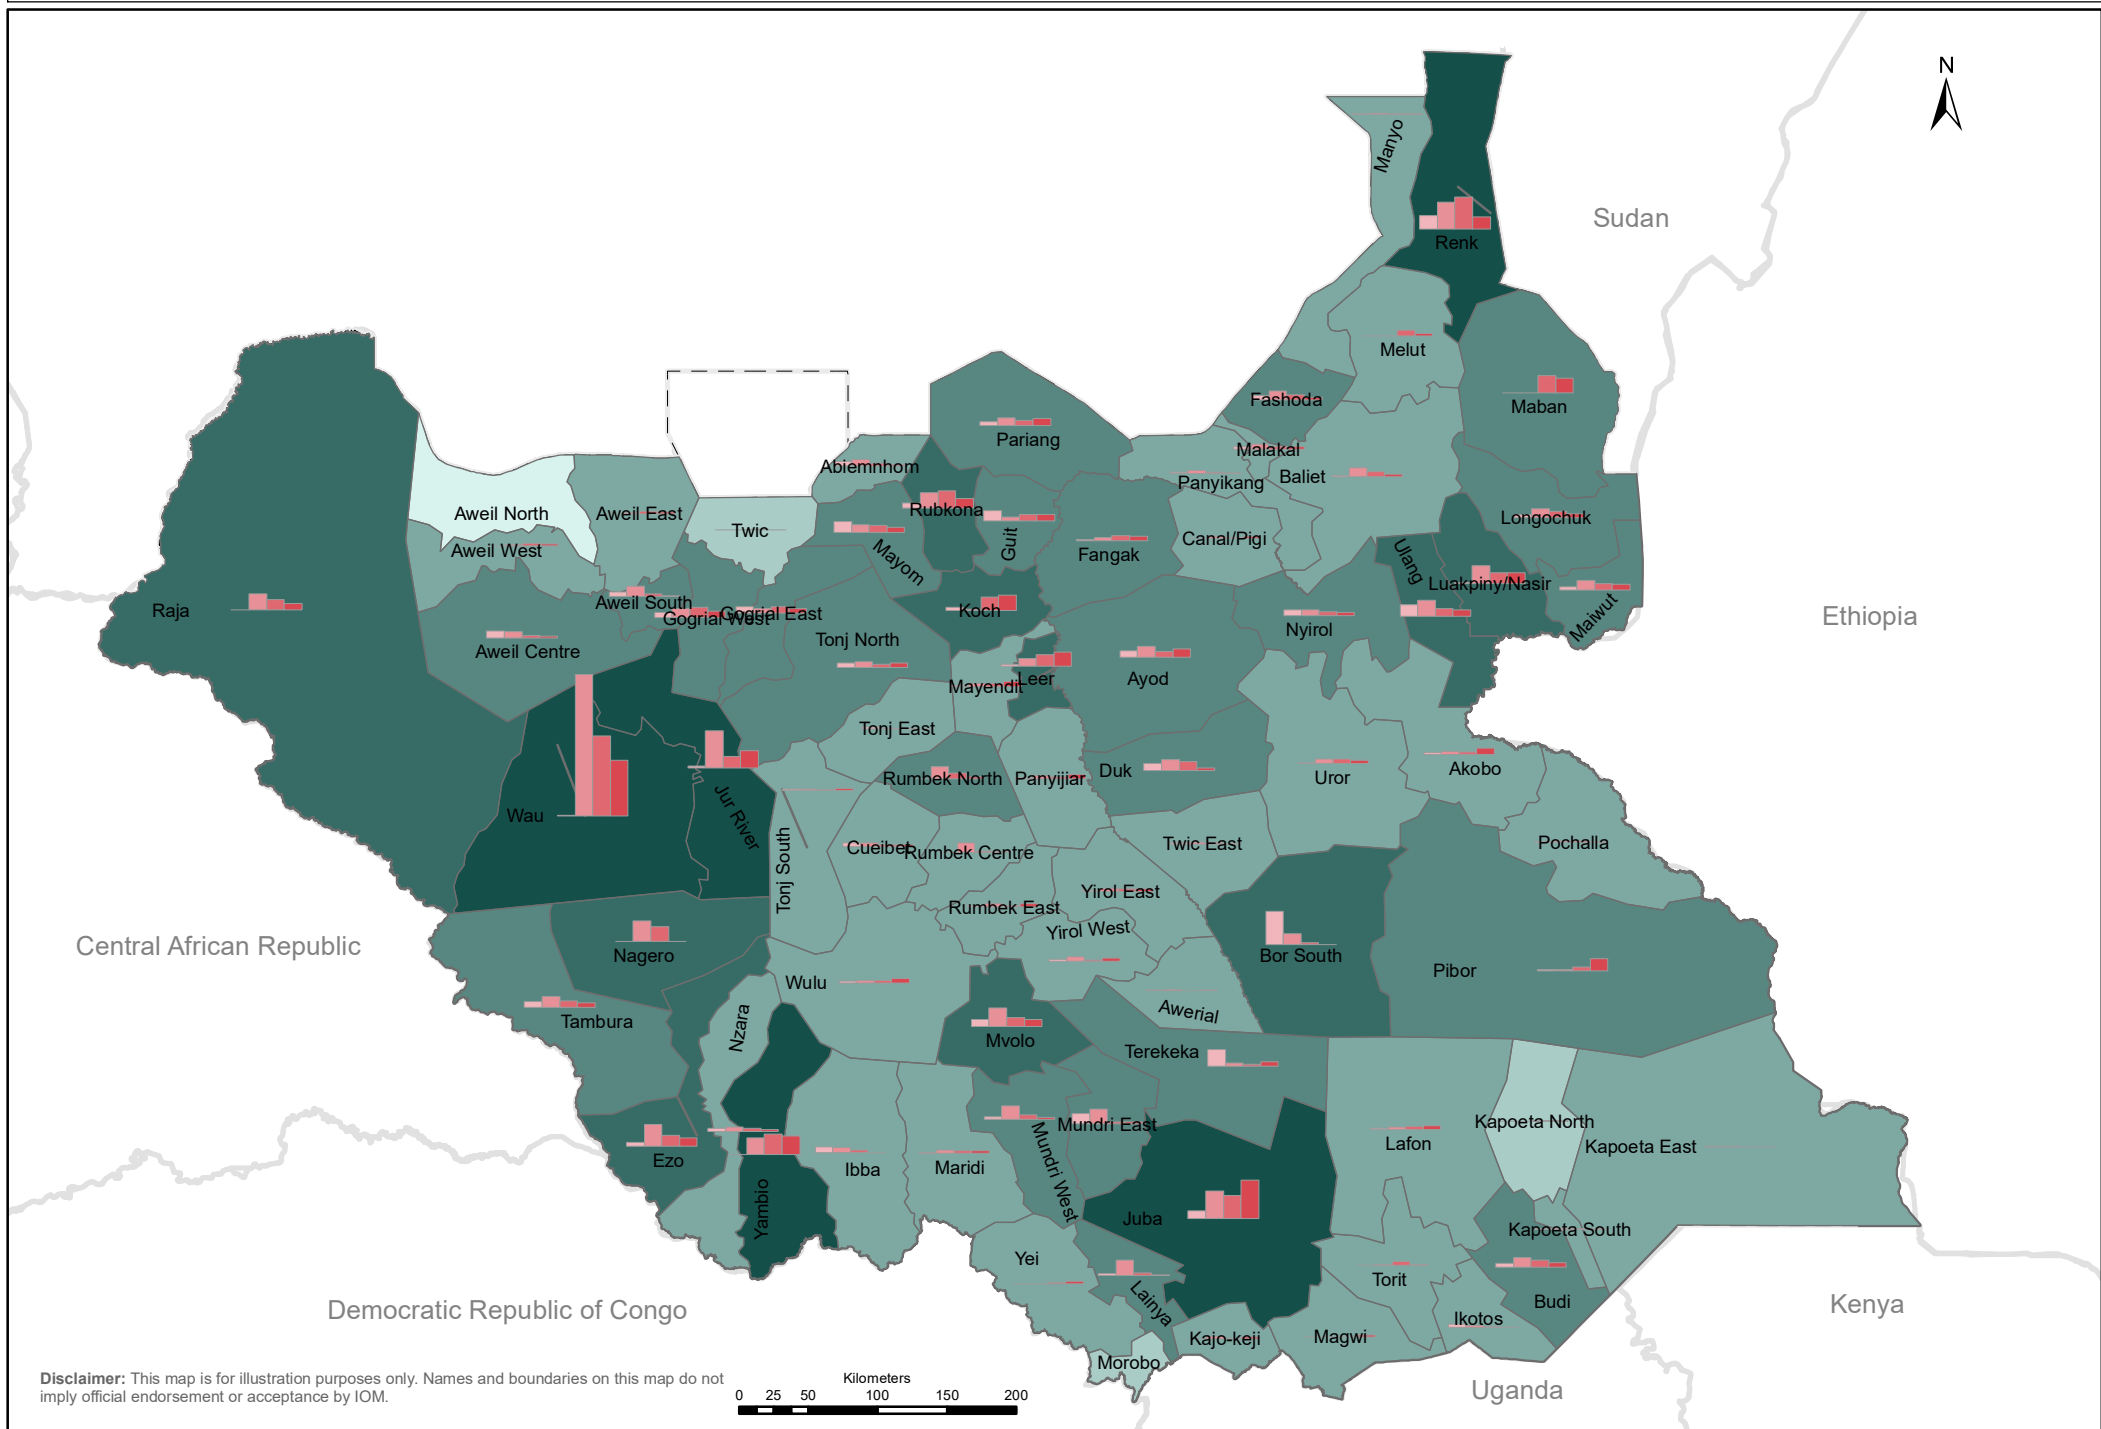

South Sudan

Mobility Tracking Round 10, December 2020

Subset of returnees who arrived from within South Sudan as of December 2020

Disclaimer: This map is for illustration purposes only. Names and boundaries on this map do not imply official endorsement or acceptance by IOM.