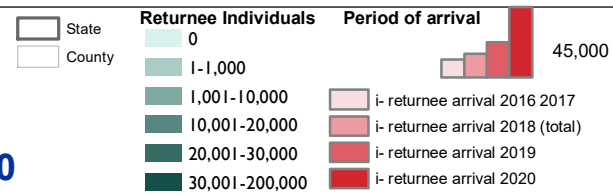

South Sudan

Mobility Tracking Round 10, December 2020

Subset of returnees who arrived from within South Sudan as of December 2020

Disclaimer: This map is for illustration purposes only. Names and boundaries on this map do not imply official endorsement or acceptance by IOM.