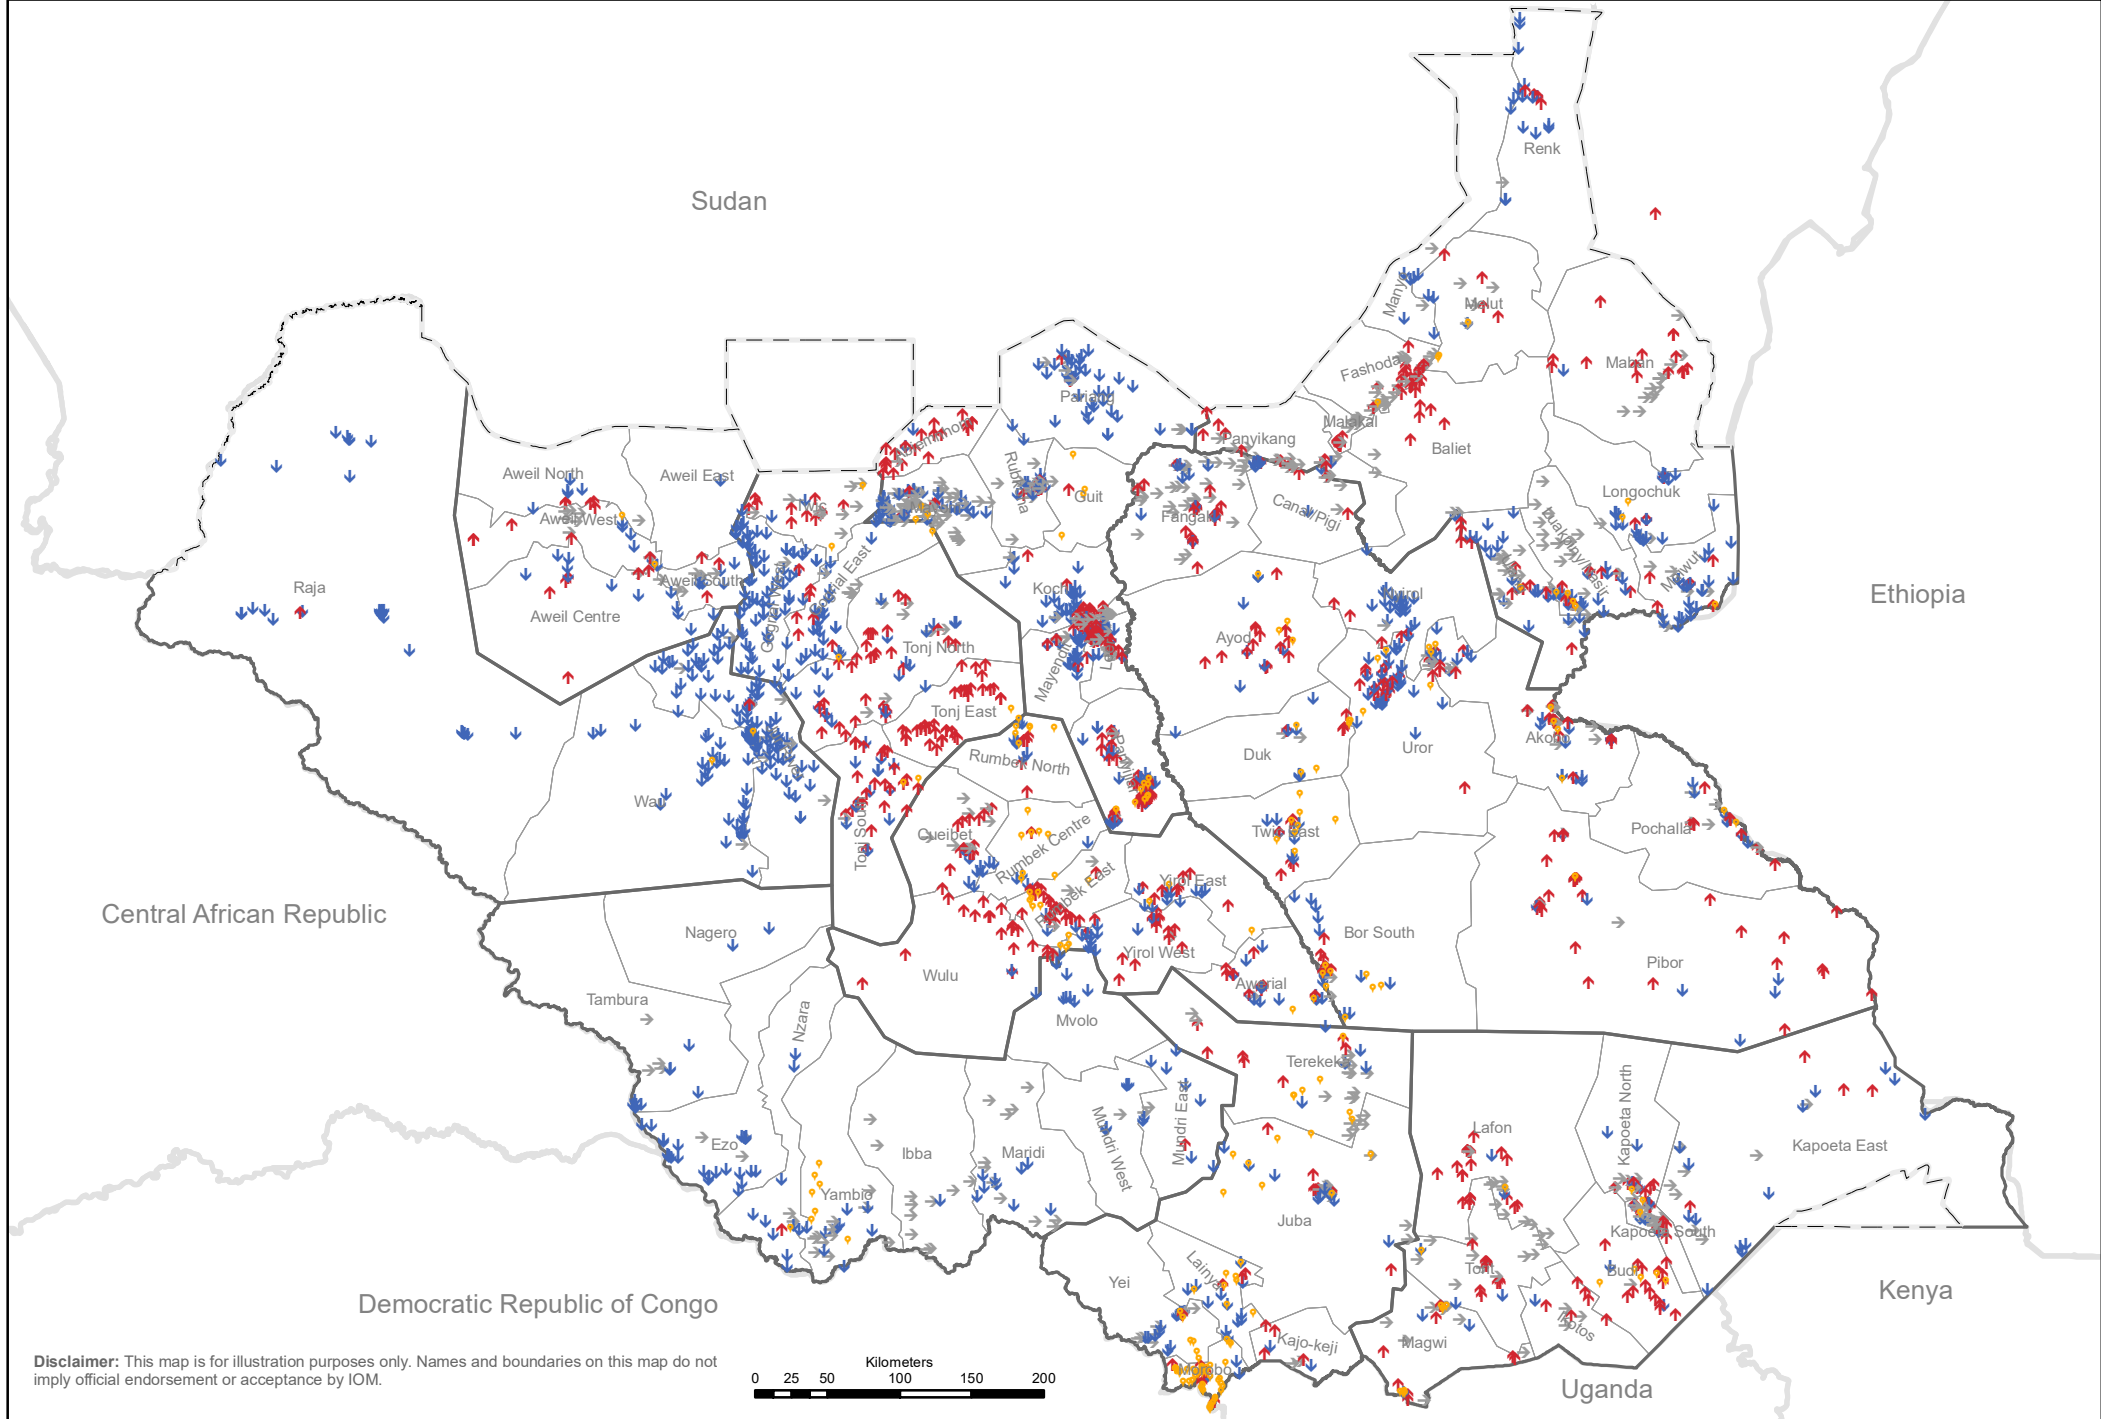

South Sudan

Mobility Tracking Round 10, December 2020

IDPs Compared Locations R10-R9

State
County

Compared Locations

- ↓ Decreased
- ↑ Increased
- No changes
- New Location

Disclaimer: This map is for illustration purposes only. Names and boundaries on this map do not imply official endorsement or acceptance by IOM.