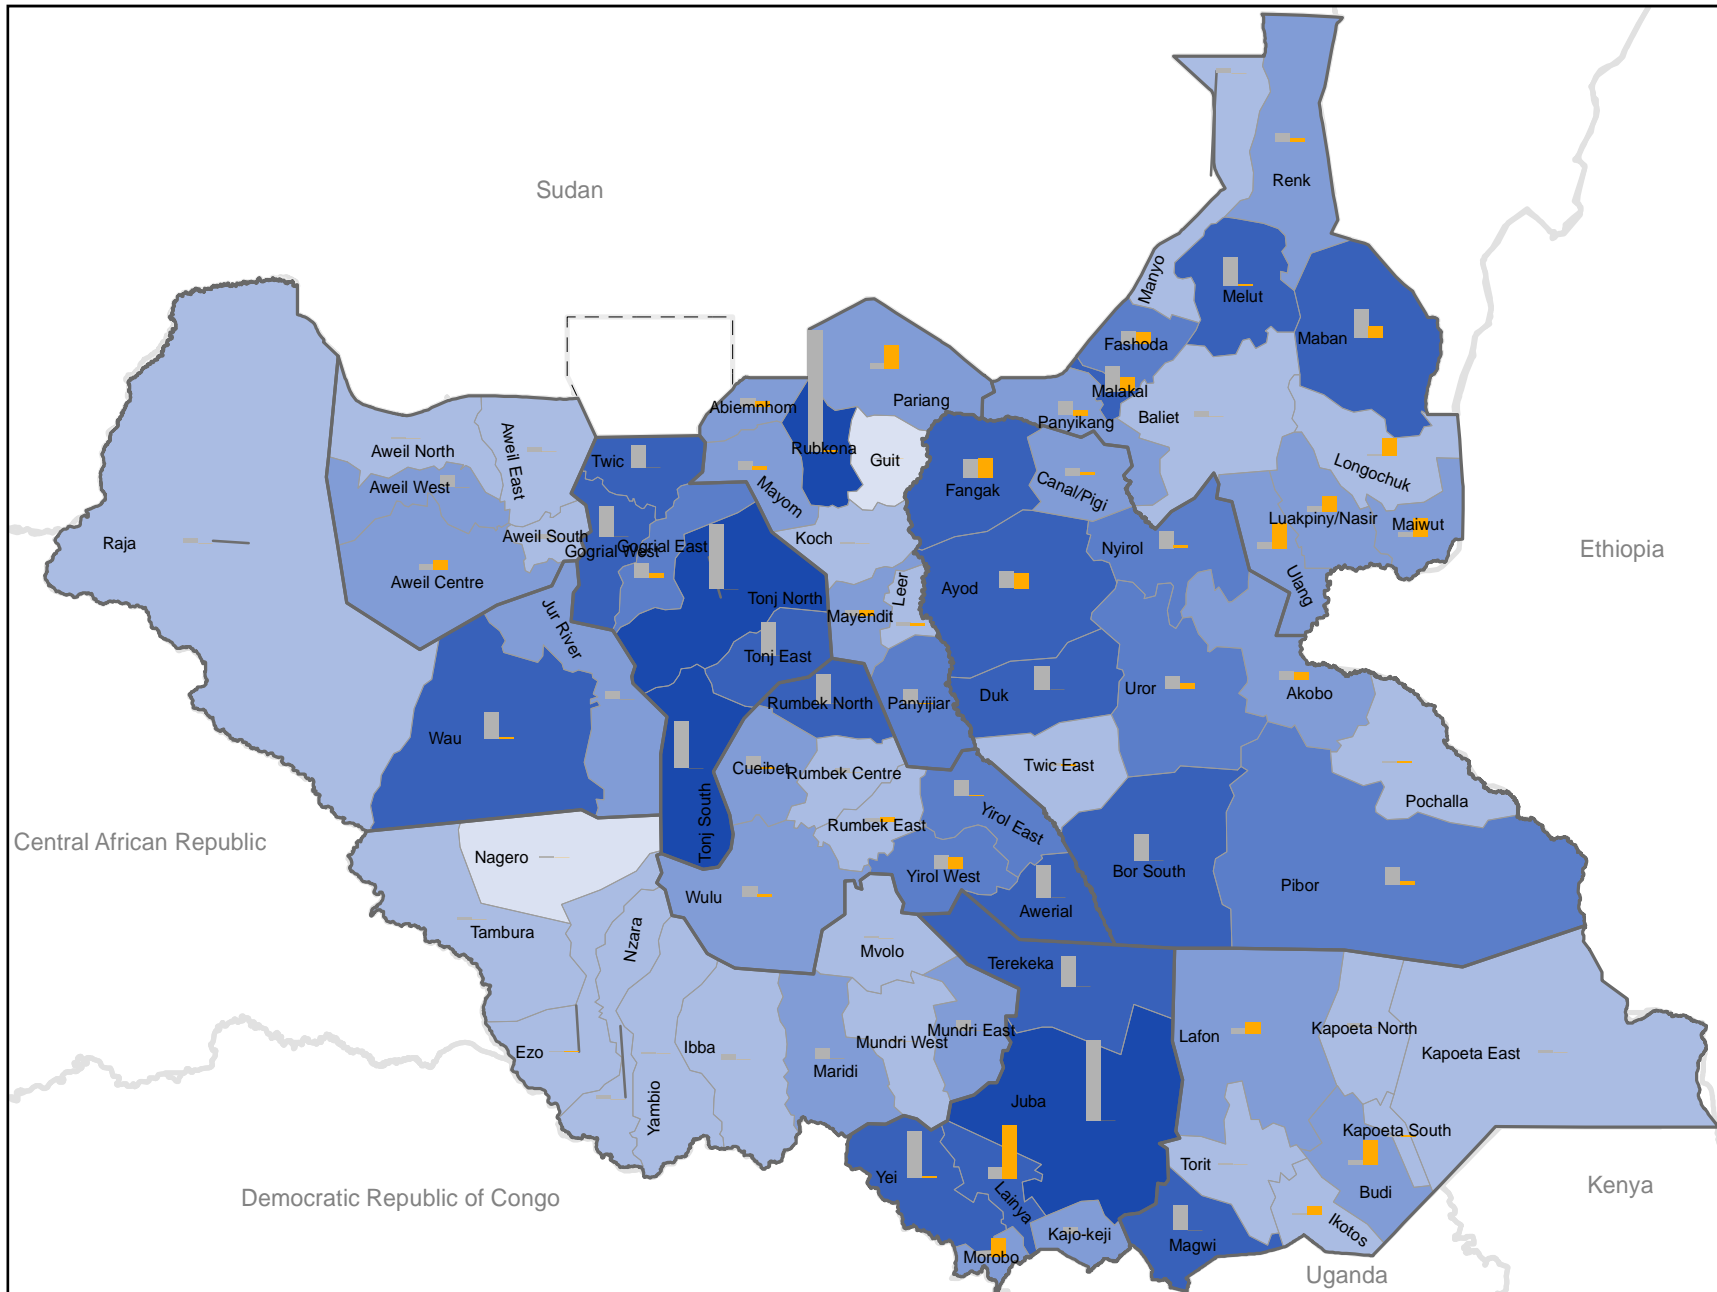

IDPs by County as of December 2020

South Sudan

Mobility Tracking
Round 10, December 2020

State
County

IDPs individuals

- 100 - 1,000
- 1,001 - 10,000
- 10,001 - 20,000
- 20,001 - 30,000
- 30,001 - 60,000
- 60,001 - 145,000

- 70,000
- Subset of IDP individuals (not previously abroad) present at time of assessment
- Subset of IDP individuals present at time of assessment who were previously displaced abroad