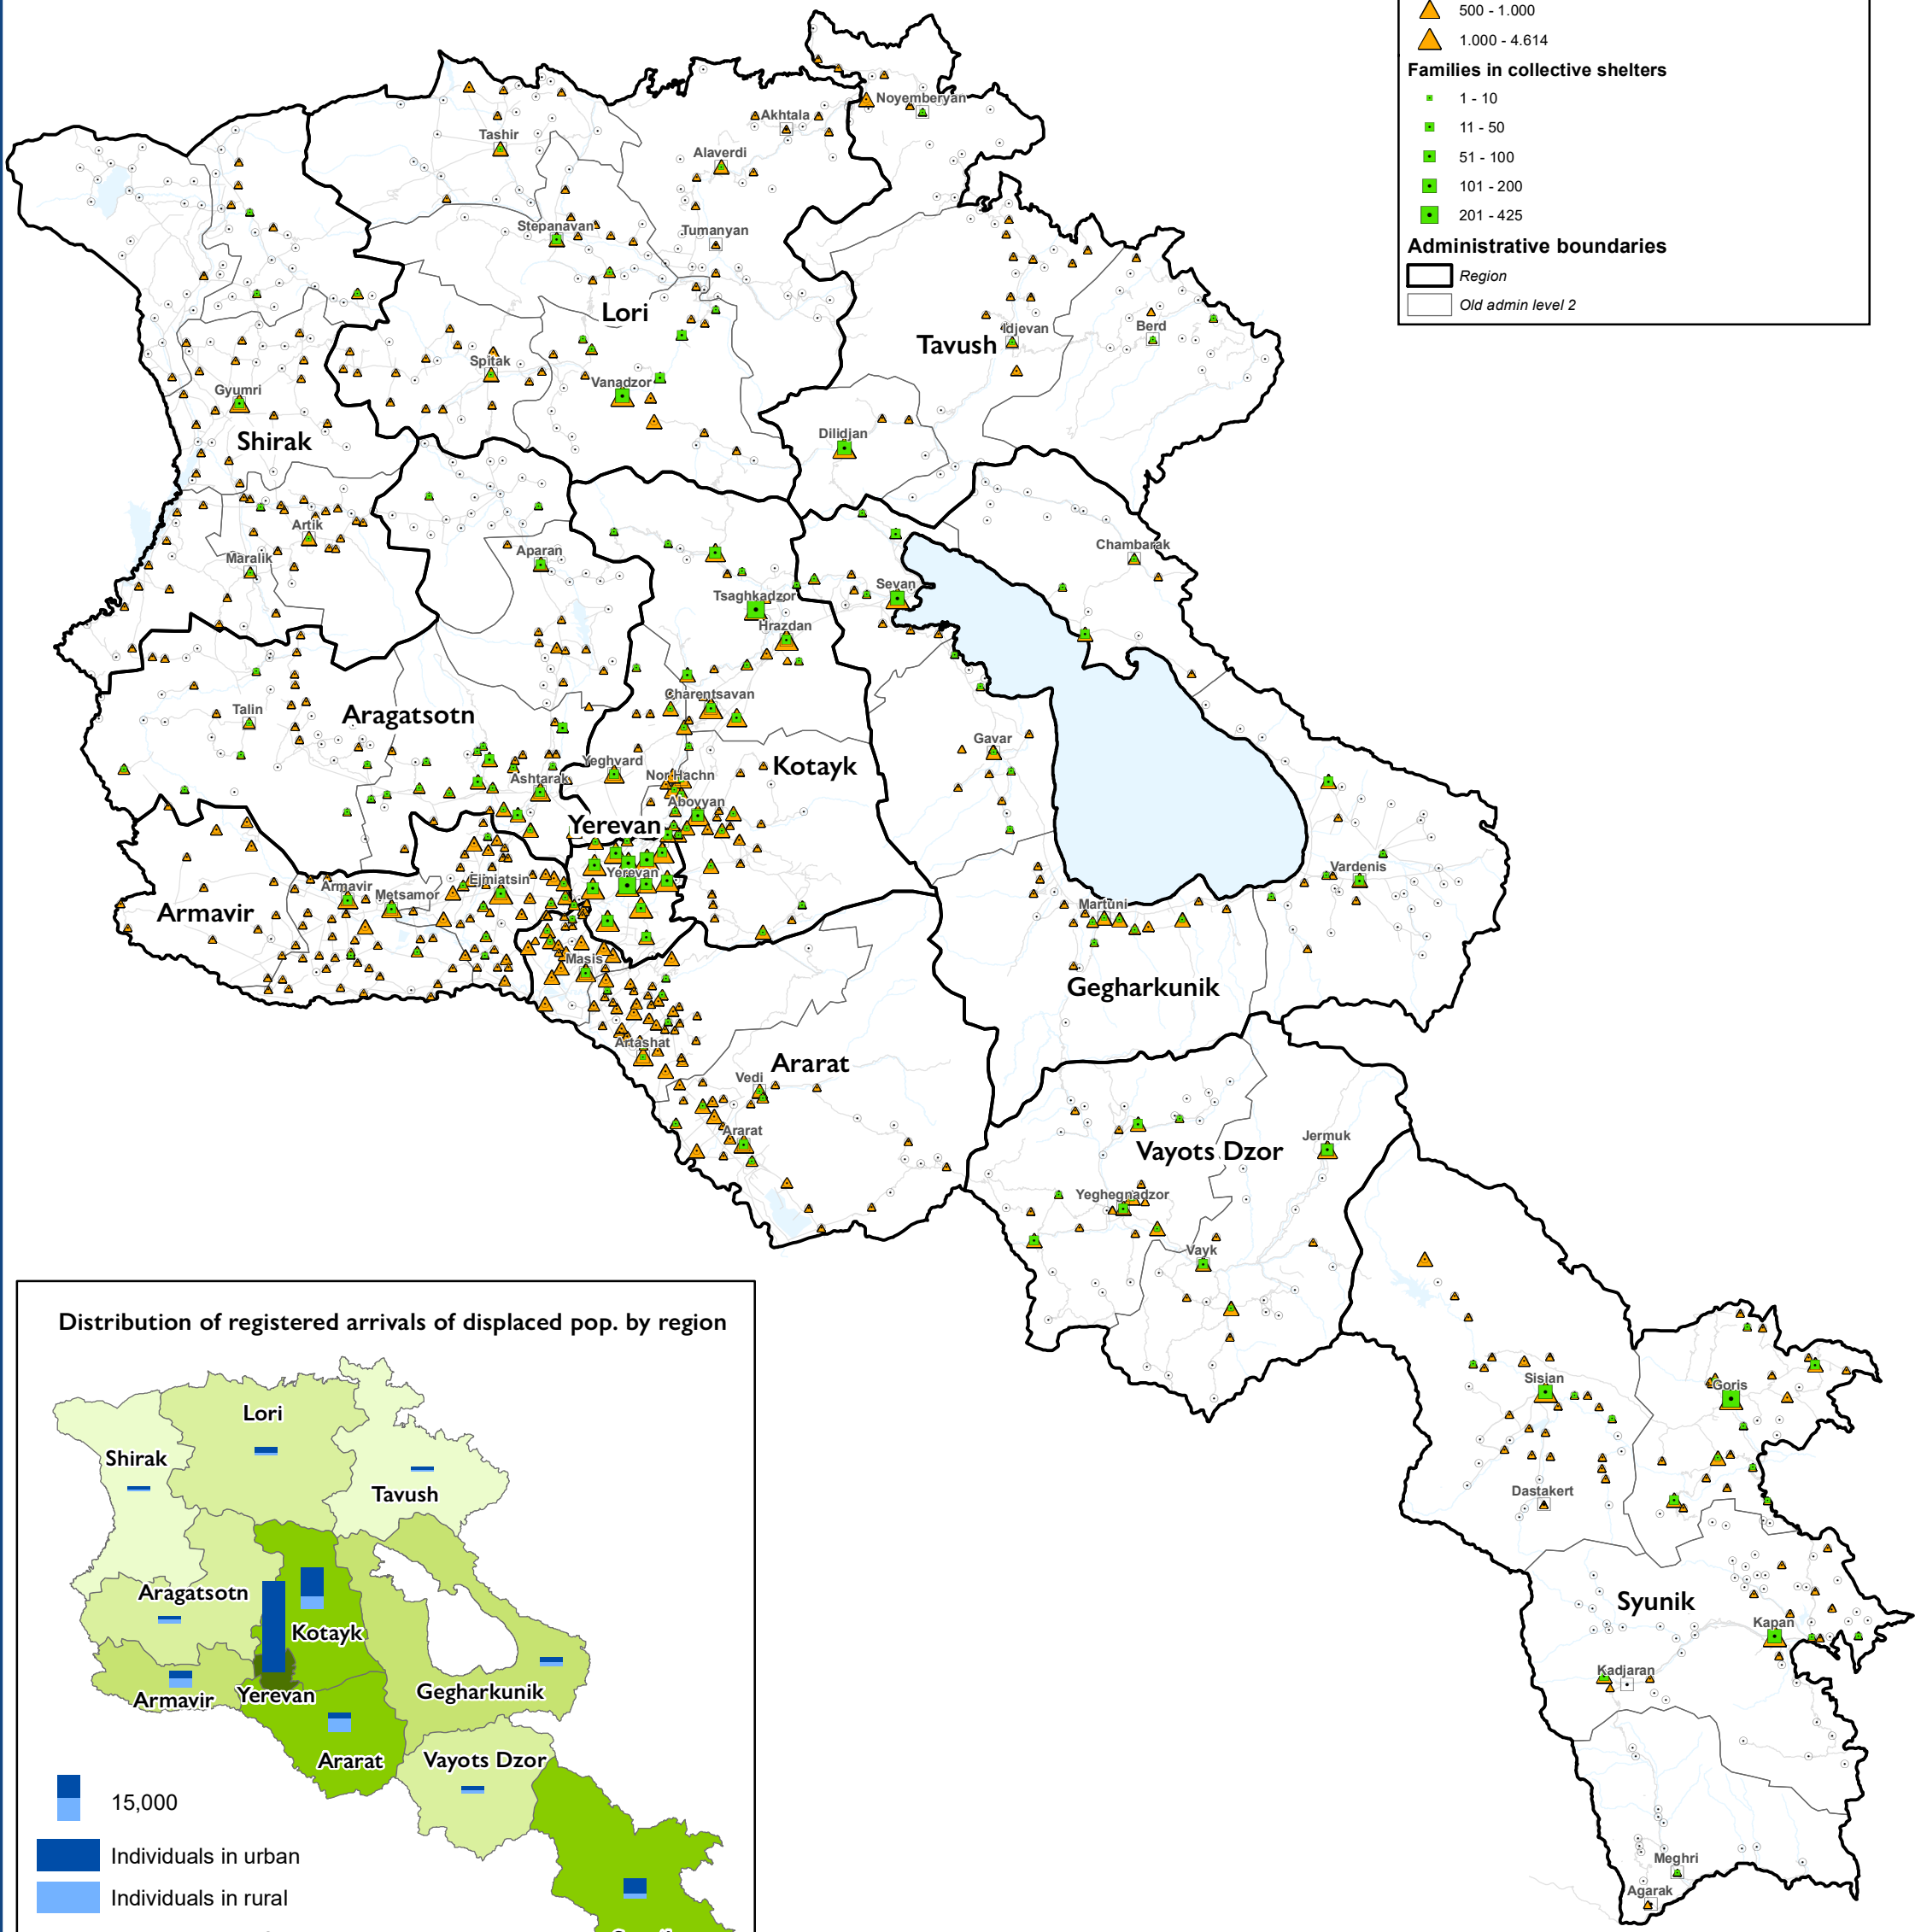

# ARMENIA OVERVIEW MAP

IOM - DTM

Registered arrivals of displaced population in settlements

DTM Round 3 information as of 9th December 2020

Source : AJA Acopian Center for the Environment, HDX, IOM - DTM, Migration Services

Disclaimer : This map is for illustration purposes only. The boundaries and names shown and the designations used on this map do not imply official endorsement or acceptance by the International Organization for Migration.

**Settlements**

- Urban
- Rural

**Registered arrivals of displaced individuals round 3**

- 1 - 50
- 50 - 100
- 100 - 500
- 500 - 1.000
- 1.000 - 4.614

**Families in collective shelters**

- 1 - 10
- 11 - 50
- 51 - 100
- 101 - 200
- 201 - 425

**Administrative boundaries**

- Region
- Old admin level 2

Distribution of registered arrivals of displaced pop. by region

15,000  
 Individuals in urban  
 Individuals in rural

Registered arrivals of displaced pop. in region