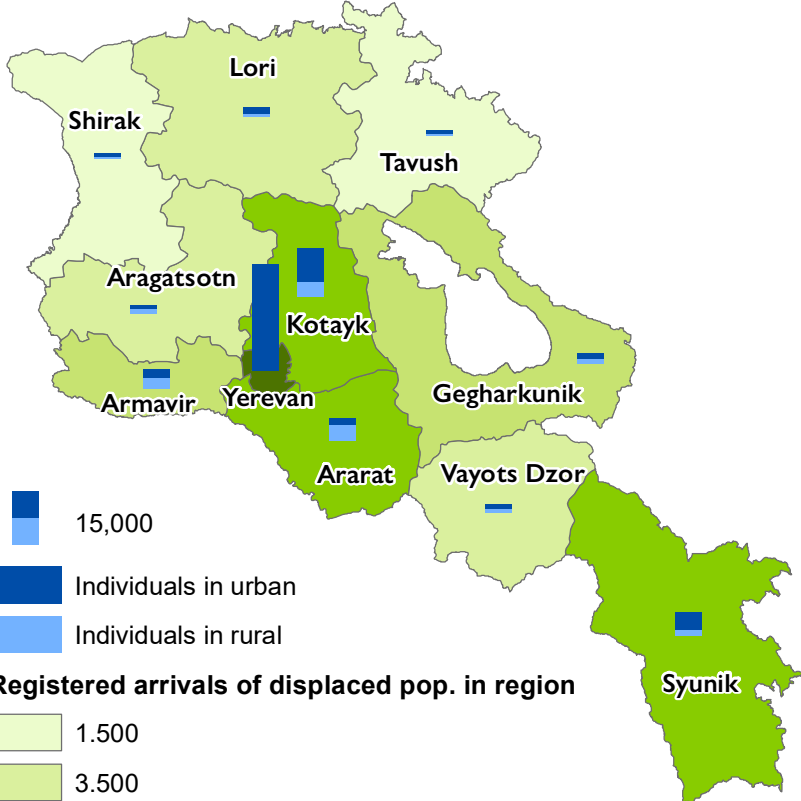

Disclaimer : This map is for illustration purposes only. The boundaries and names shown and the designations used on this map do not imply official endorsement or acceptance by the International Organization for Migration.

**Settlements**

- Urban
- Rural

**Registered arrivals of displaced individuals round 3**

- 1 - 50
- 50 - 100
- 100 - 500
- 500 - 1.000
- 1.000 - 4.614

**Families in collective shelters**

- 1 - 10
- 11 - 50
- 51 - 100
- 101 - 200
- 201 - 425

**Administrative boundaries**

- Region
- Old admin level 2

Distribution of registered arrivals of displaced pop. by region

15,000  
 Individuals in urban  
 Individuals in rural

Registered arrivals of displaced pop. in region