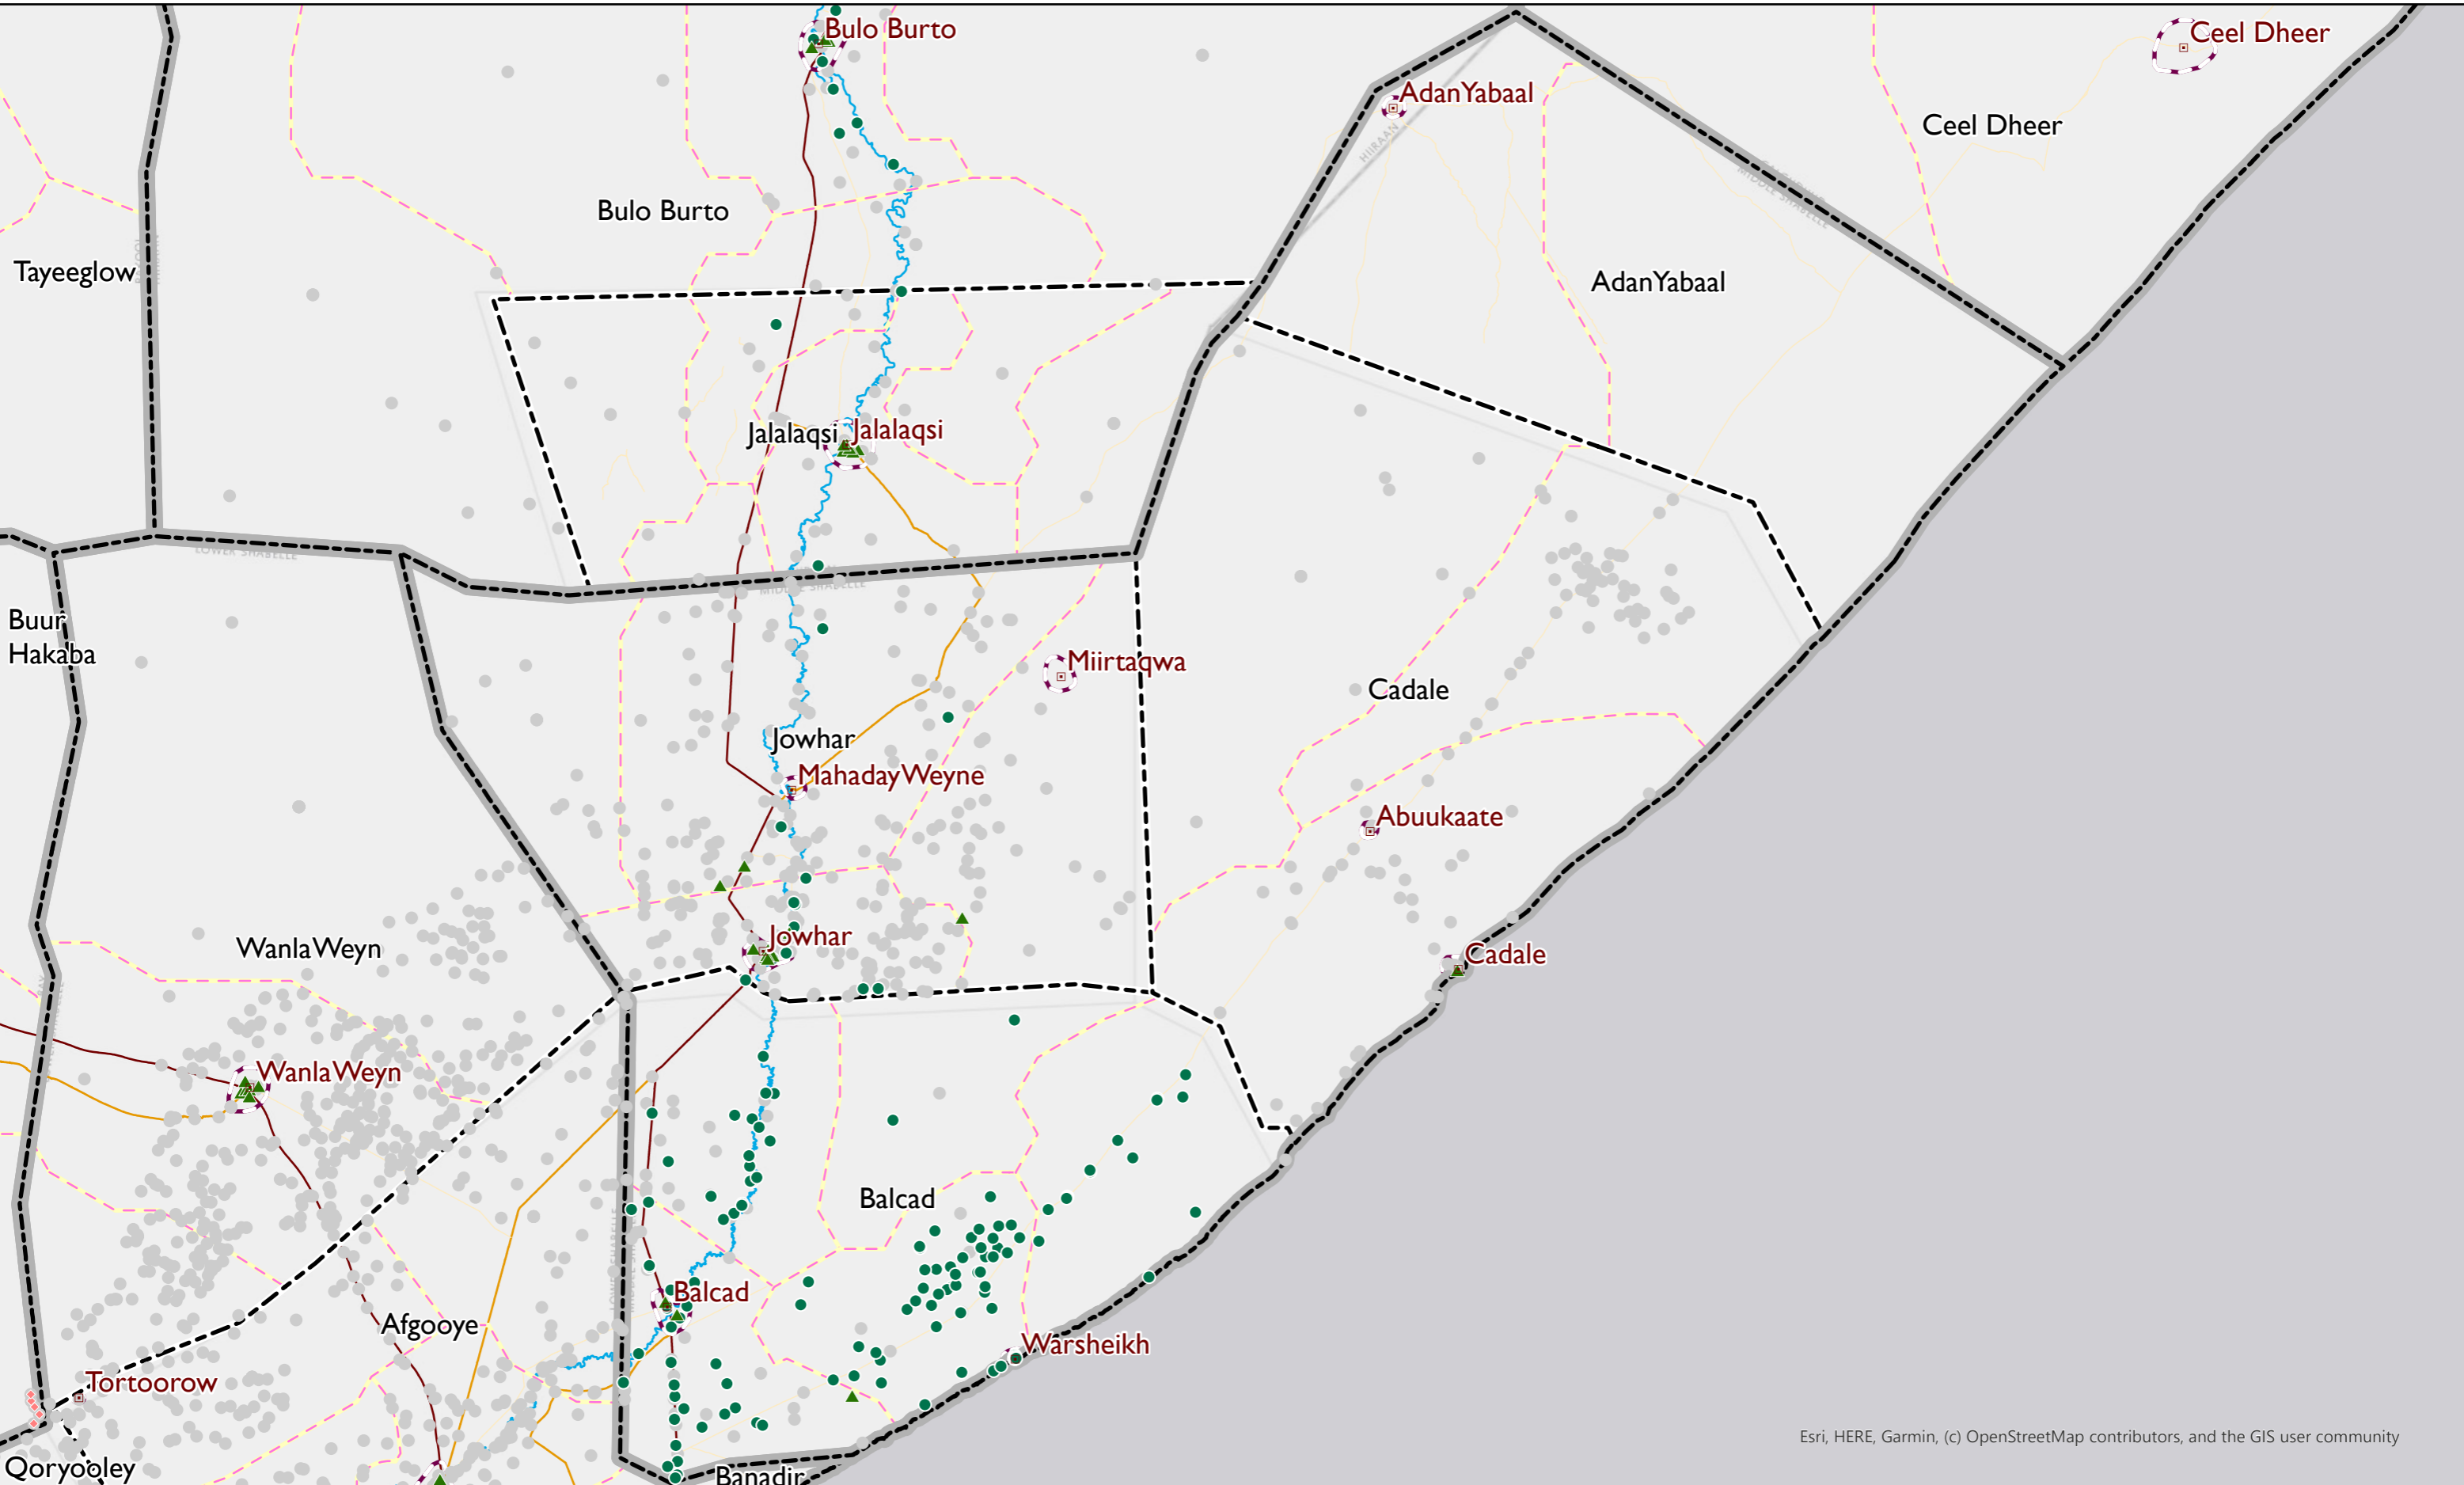

**Legend**

- Region Boundary
- District Boundary
- OPZ Boundary
- Urban/City Area Boundary
- Catchment Area Boundary

- Returnees (HC) (DTM R2, 2023)
- IDPs in Camps (DTM R2, 2023)
- IDPs in Host Community (DTM R2, 2023)

- Residents (HC) (DTM R2, 2023)
- Urban / City Point

- Primary Road
- Secondary Road
- Tertiary Road
- River / Waterbody

Table: Population by category, district and urban-rural areas in Middle Shabelle Region

District	City (Urban) Area	Residents HHs	Residents Ind	IDP HHs	IDP Ind	Returnees HHs	Returnee Ind
Balcad	Balcad	1,912	11,472	3,679	22,072	-	-
Balcad	Warsheikh	4,067	24,401	899	5,395	-	-
Balcad	Rural Area	56,697	332,860	8,912	53,462	-	-
<b>Balcad Total</b>		<b>62,676</b>	<b>368,733</b>	<b>13,490</b>	<b>80,929</b>	-	-
Cadale	Abuukaate	300	1,800	-	-	-	-
Cadale	Cadale	1,451	8,706	30	180	-	-
Cadale	Rural Area	19,281	121,335	-	-	-	-
<b>Cadale Total</b>		<b>21,032</b>	<b>131,841</b>	<b>30</b>	<b>180</b>	-	-
Jowhar	Jowhar	2,173	13,038	3,283	19,698	-	-
Jowhar	Rural Area	56,536	339,221	4,907	29,442	-	-
<b>Jowhar Total</b>		<b>58,709</b>	<b>352,259</b>	<b>8,190</b>	<b>49,140</b>	-	-
<b>Grand Total</b>		<b>142,417</b>	<b>852,833</b>	<b>21,710</b>	<b>130,249</b>	-	-