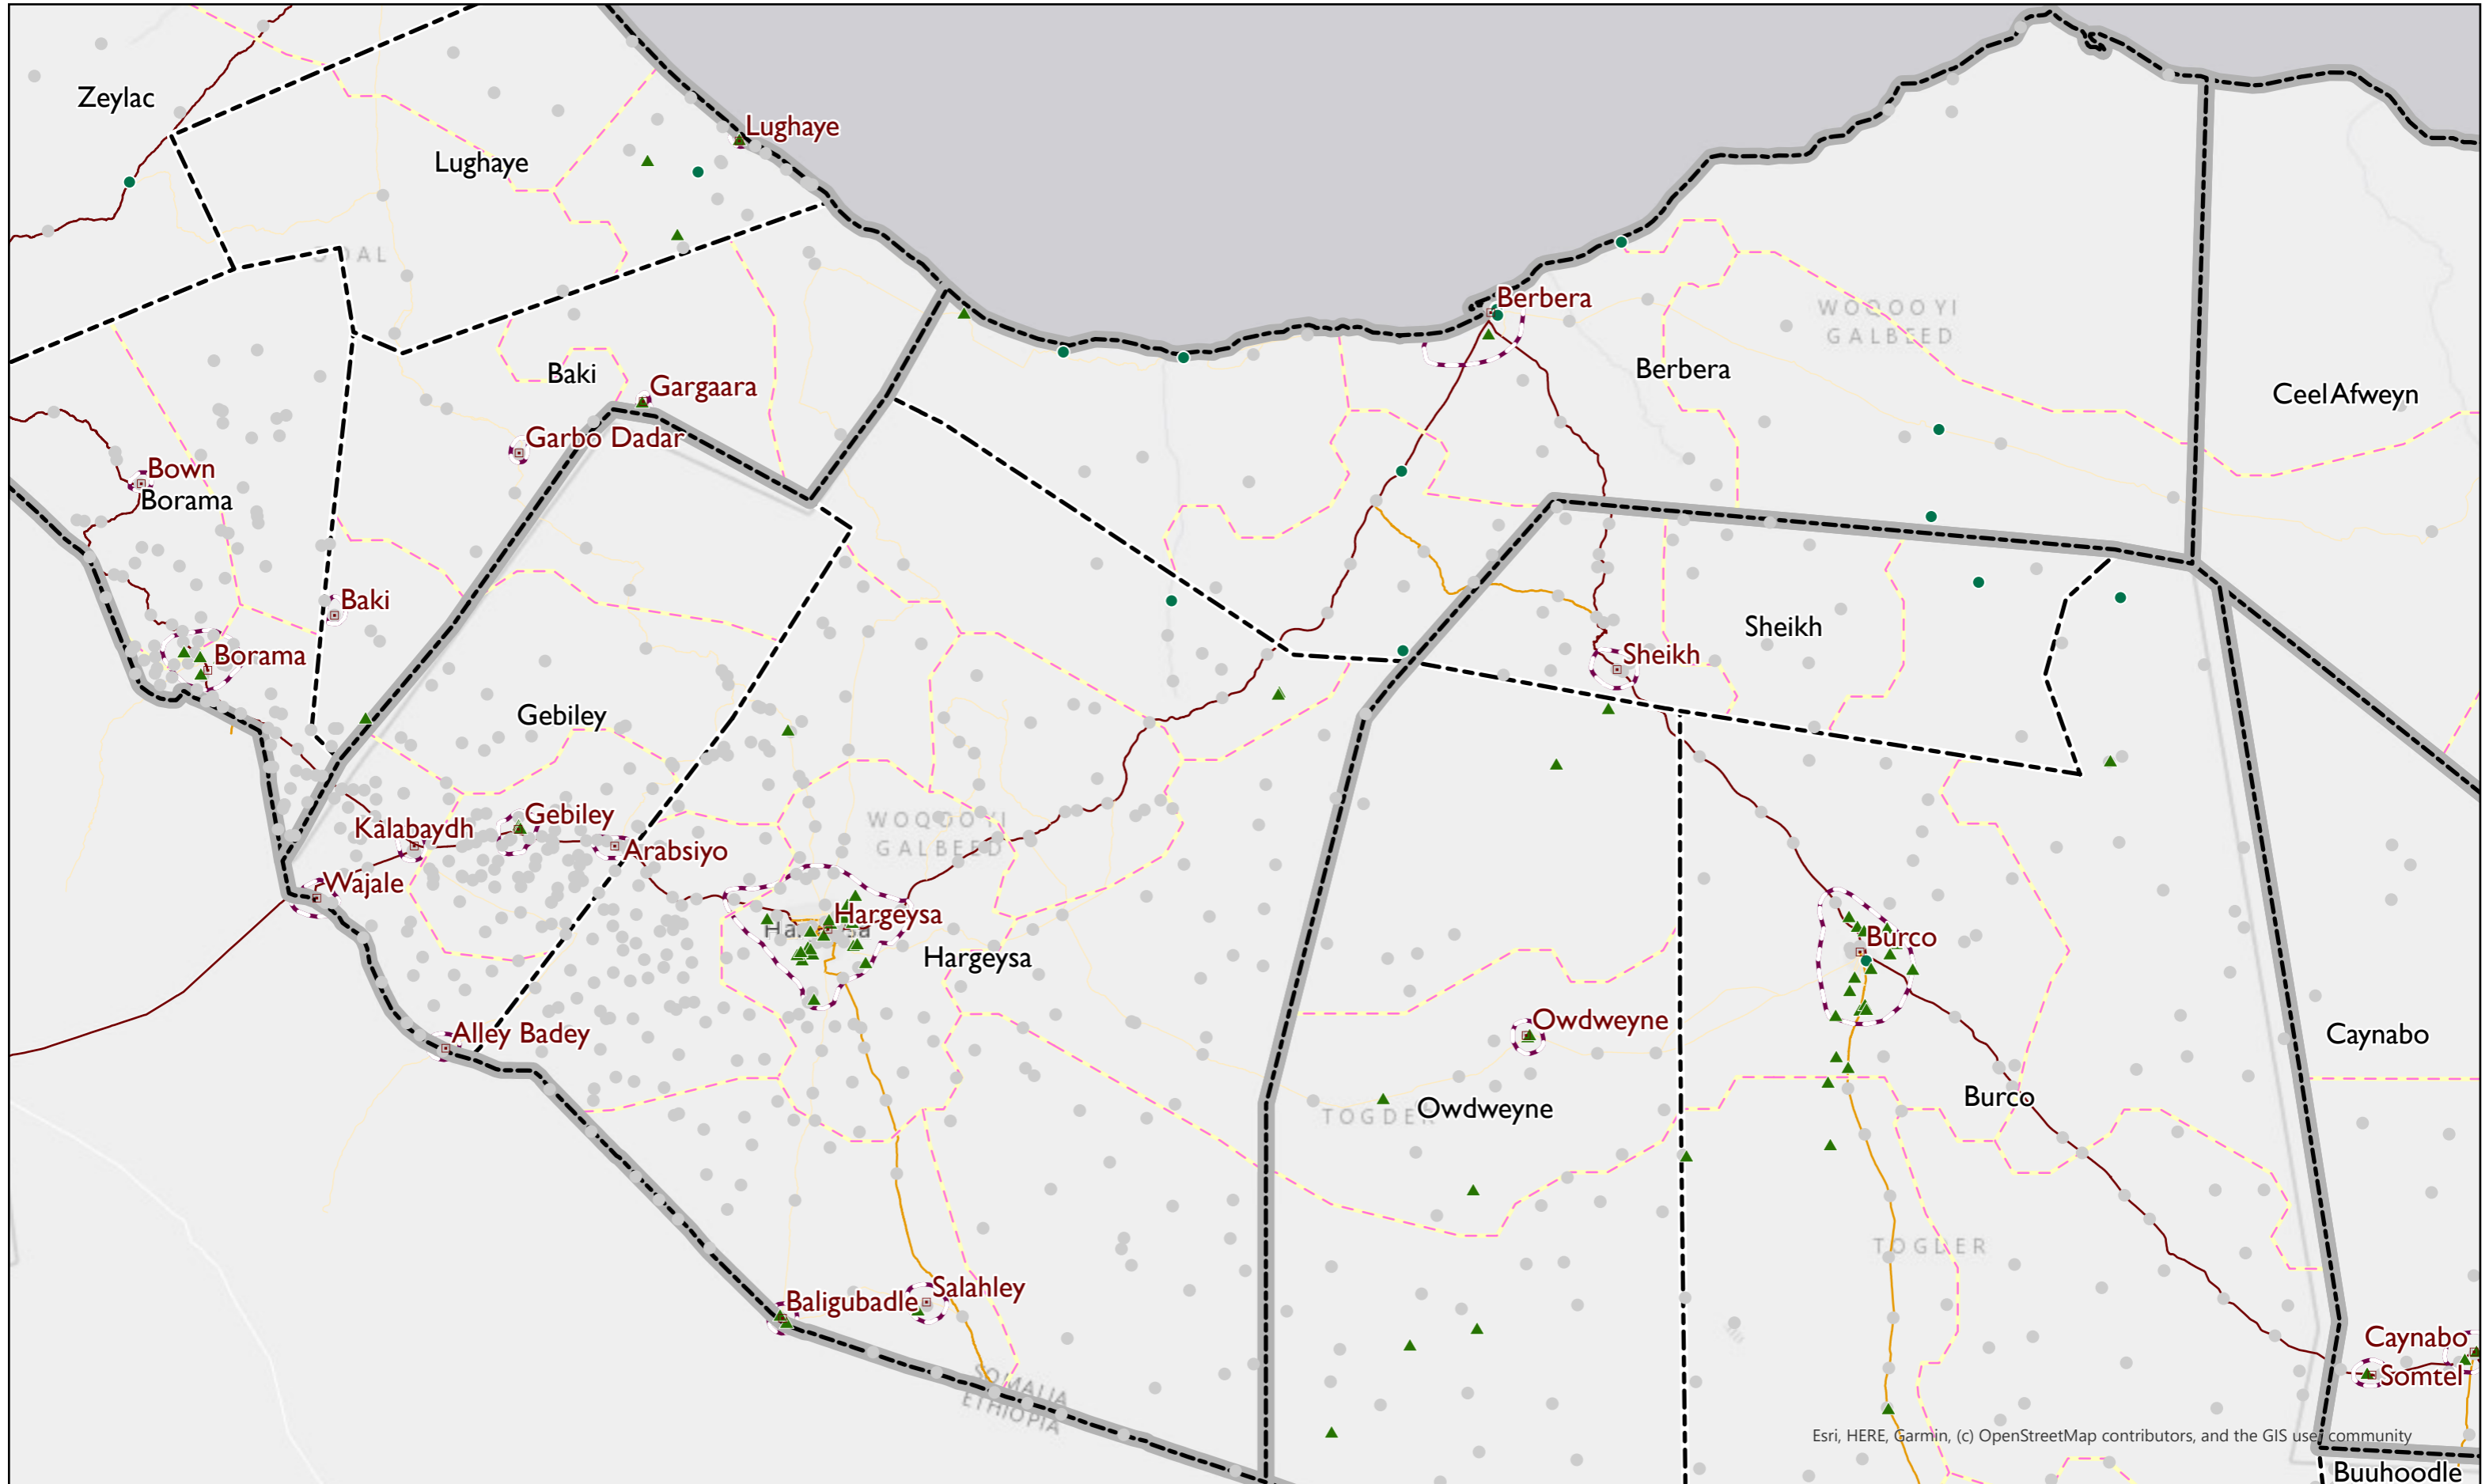

REGION ATLAS

Region: Woqooyi Galbeed

District: Hargeysa, Berbera, Gebiley

City Name: Salahley, Baligubadle, Alley Badey, Wajale, Kalabaydh, Gebiley, Arabsiyo, Hargeysa, Berbera

Prepared By: DTM Somalia Mission

Feedback: hnhuda@iom.int

Map Production Date: 28 Feb 2024

Data Sources: IOM, CCCM, OCHA, OSM

Legend

- Region Boundary
- District Boundary
- OPZ Boundary
- Urban/City Area Boundary
- Catchment Area Boundary

- Returnees (DTM R2, 2023)
- IDPs in Camps (DTM R2, 2023)
- IDPs in Host Community (DTM R2, 2023)

- Residents (HC) (DTM R2, 2023)
- Urban / City Point

- Primary Road
- Secondary Road
- Tertiary Road
- River / Waterbody

Table: Population by category, district and urban-rural areas in Woqooyi Galbeed Region

District	City (Urban) Area	Residents HHs	Residents Ind	IDP HHs	IDP Ind	Returnees HHs	Returnee Ind
Berbera	Berbera	5,323	31,938	545	3,270	-	-
	Rural Area	6,035	36,210	520	3,120	-	-
Berbera Total		11,358	68,148	1,065	6,390	-	-
Gebiley	Alley Badey	3,600	21,600	-	-	-	-
	Arabsiyo	1,650	9,898	-	-	-	-
	Gebiley	453	2,718	300	1,800	-	-
	Kalabaydh	522	3,132	-	-	-	-
	Wajale	1,487	8,922	-	-	-	-
	Rural Area	18,693	112,098	-	-	-	-
Gebiley Total		26,405	158,368	300	1,800	-	-
Hargeysa	Baligubadle	-	-	450	2,700	-	-
	Hargeysa	38,982	233,892	18,261	108,766	-	-
	Salahley	1,120	6,720	630	3,780	-	-
	Rural Area	56,271	337,626	1,250	7,500	-	-
Hargeysa Total		96,373	578,238	20,591	122,746	-	-
Grand Total		134,136	804,754	21,956	130,936	-	-