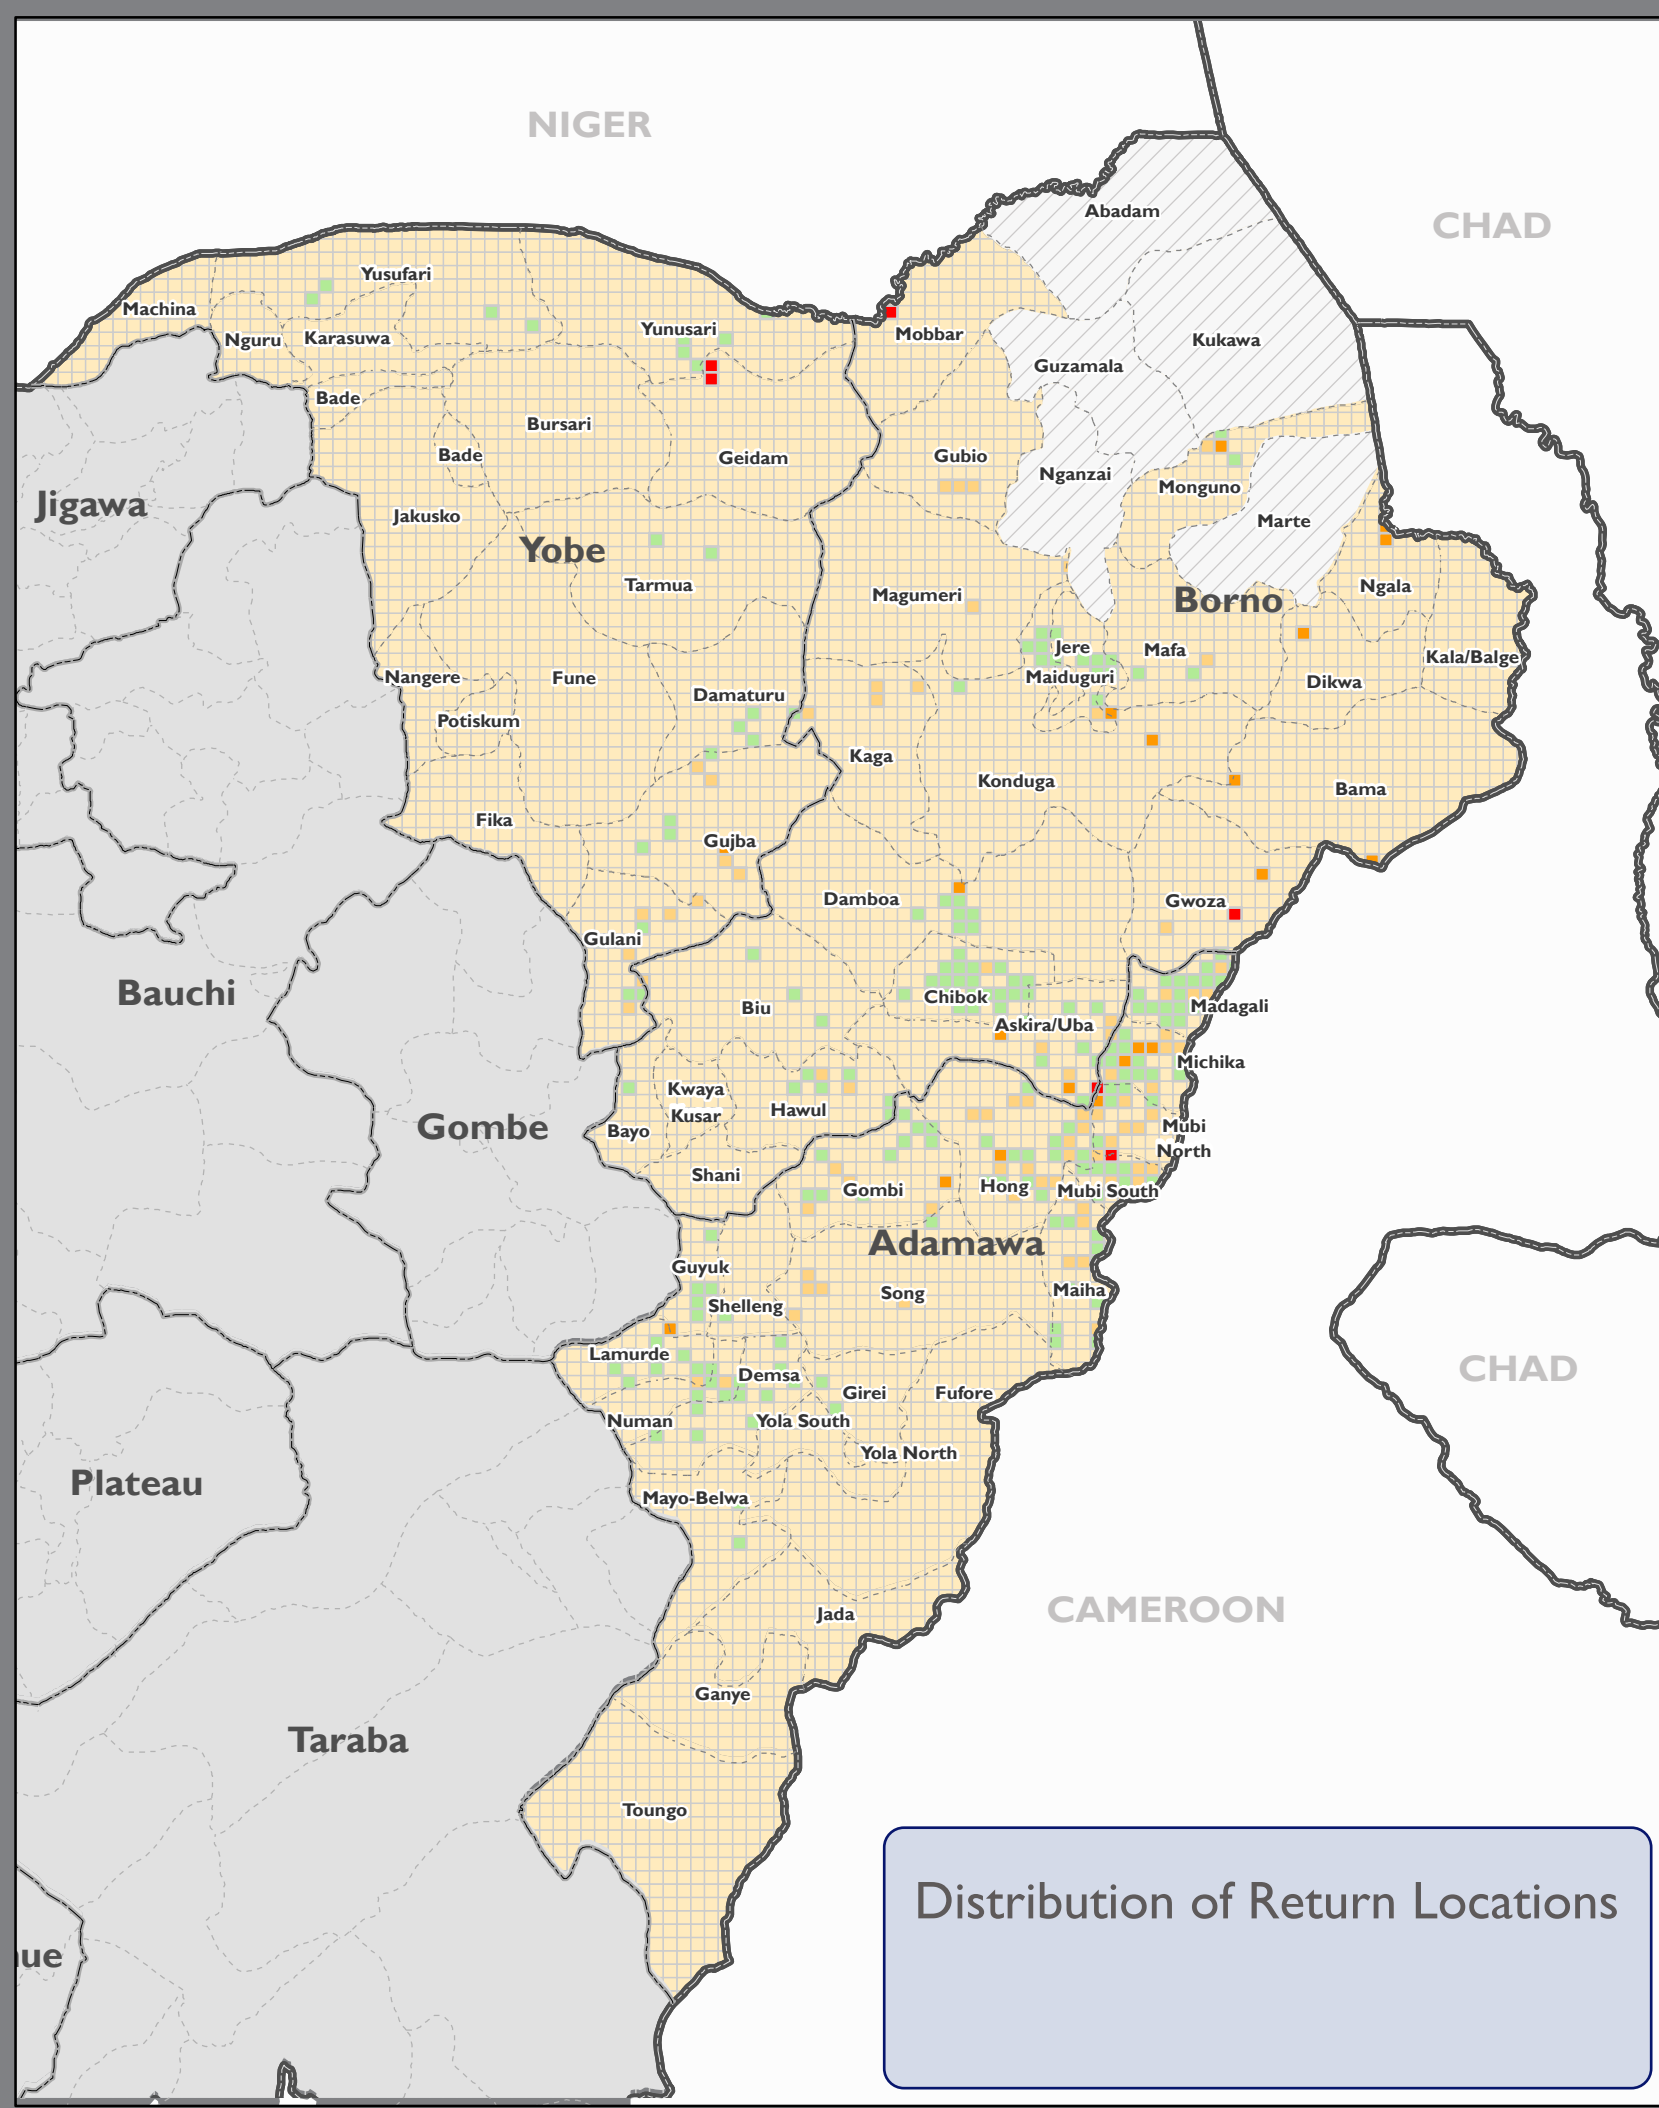

Nigeria - North East

Mobility Tracking IDPs and Returnee Atlas (Round 45)

- LGA boundary
- State boundary
- Country boundary

Number of Returnees

- 132 - 5,000
- 5,001 - 18,000
- 18,001 - 50,000
- 50,001 - 116,000
- Not assessed during Round 45

Distribution of Return Locations

Source Data: IOM DTM Mobility Tracking - Round 45

Disclaimer : This map is for illustration purpose only. The boundaries and names shown on this map do not imply official endorsement or acceptance by IOM.