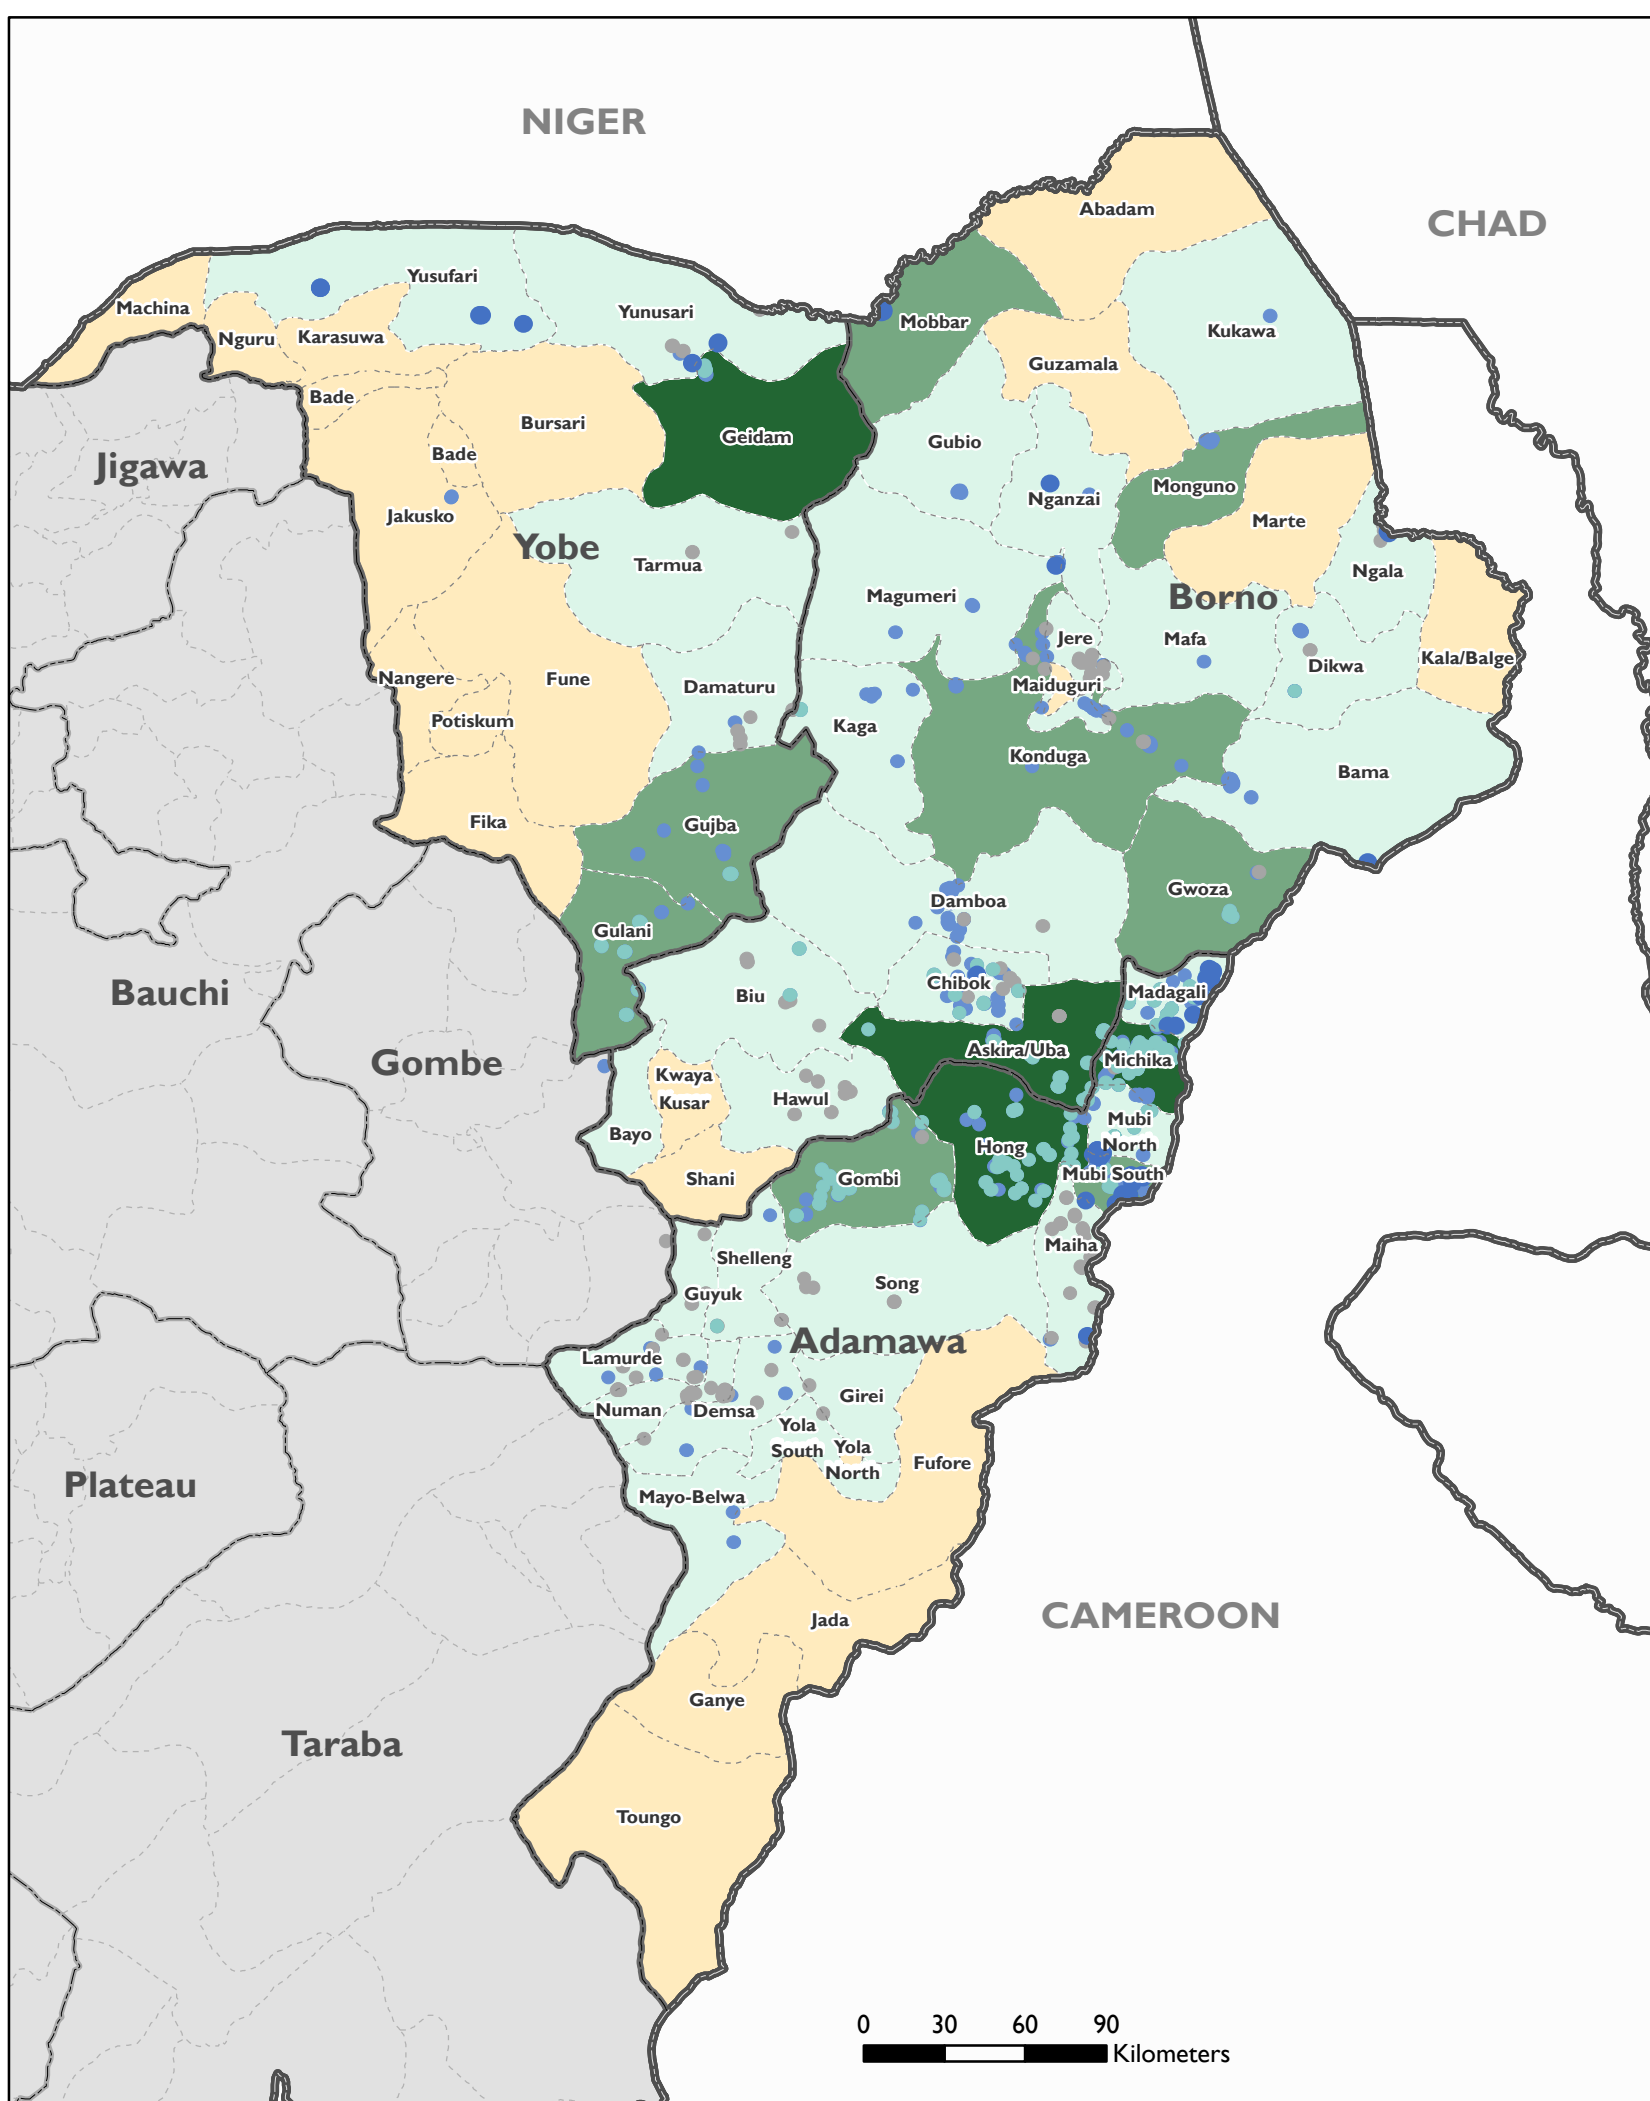

# Nigeria - North East

Mobility Tracking - IDPs and Returnees Atlas

- LGA Boundary
- State Boundary
- Country Boundary

## Previous Displacements of the Majority Returnees

- From abroad
- From other states
- From same state, same LGA
- From same state, different LGA

### Distribution of Returnees by LGAs

- 116 - 36,000
- 36,001 - 120,000
- 120,001 - 190,000

Source Data : IOM DTM Mobility Tracking . Round 44

Disclaimer : This map is for illustration purpose only. The boundaries and names shown on this map do not imply official endorsement or acceptance by the IOM.