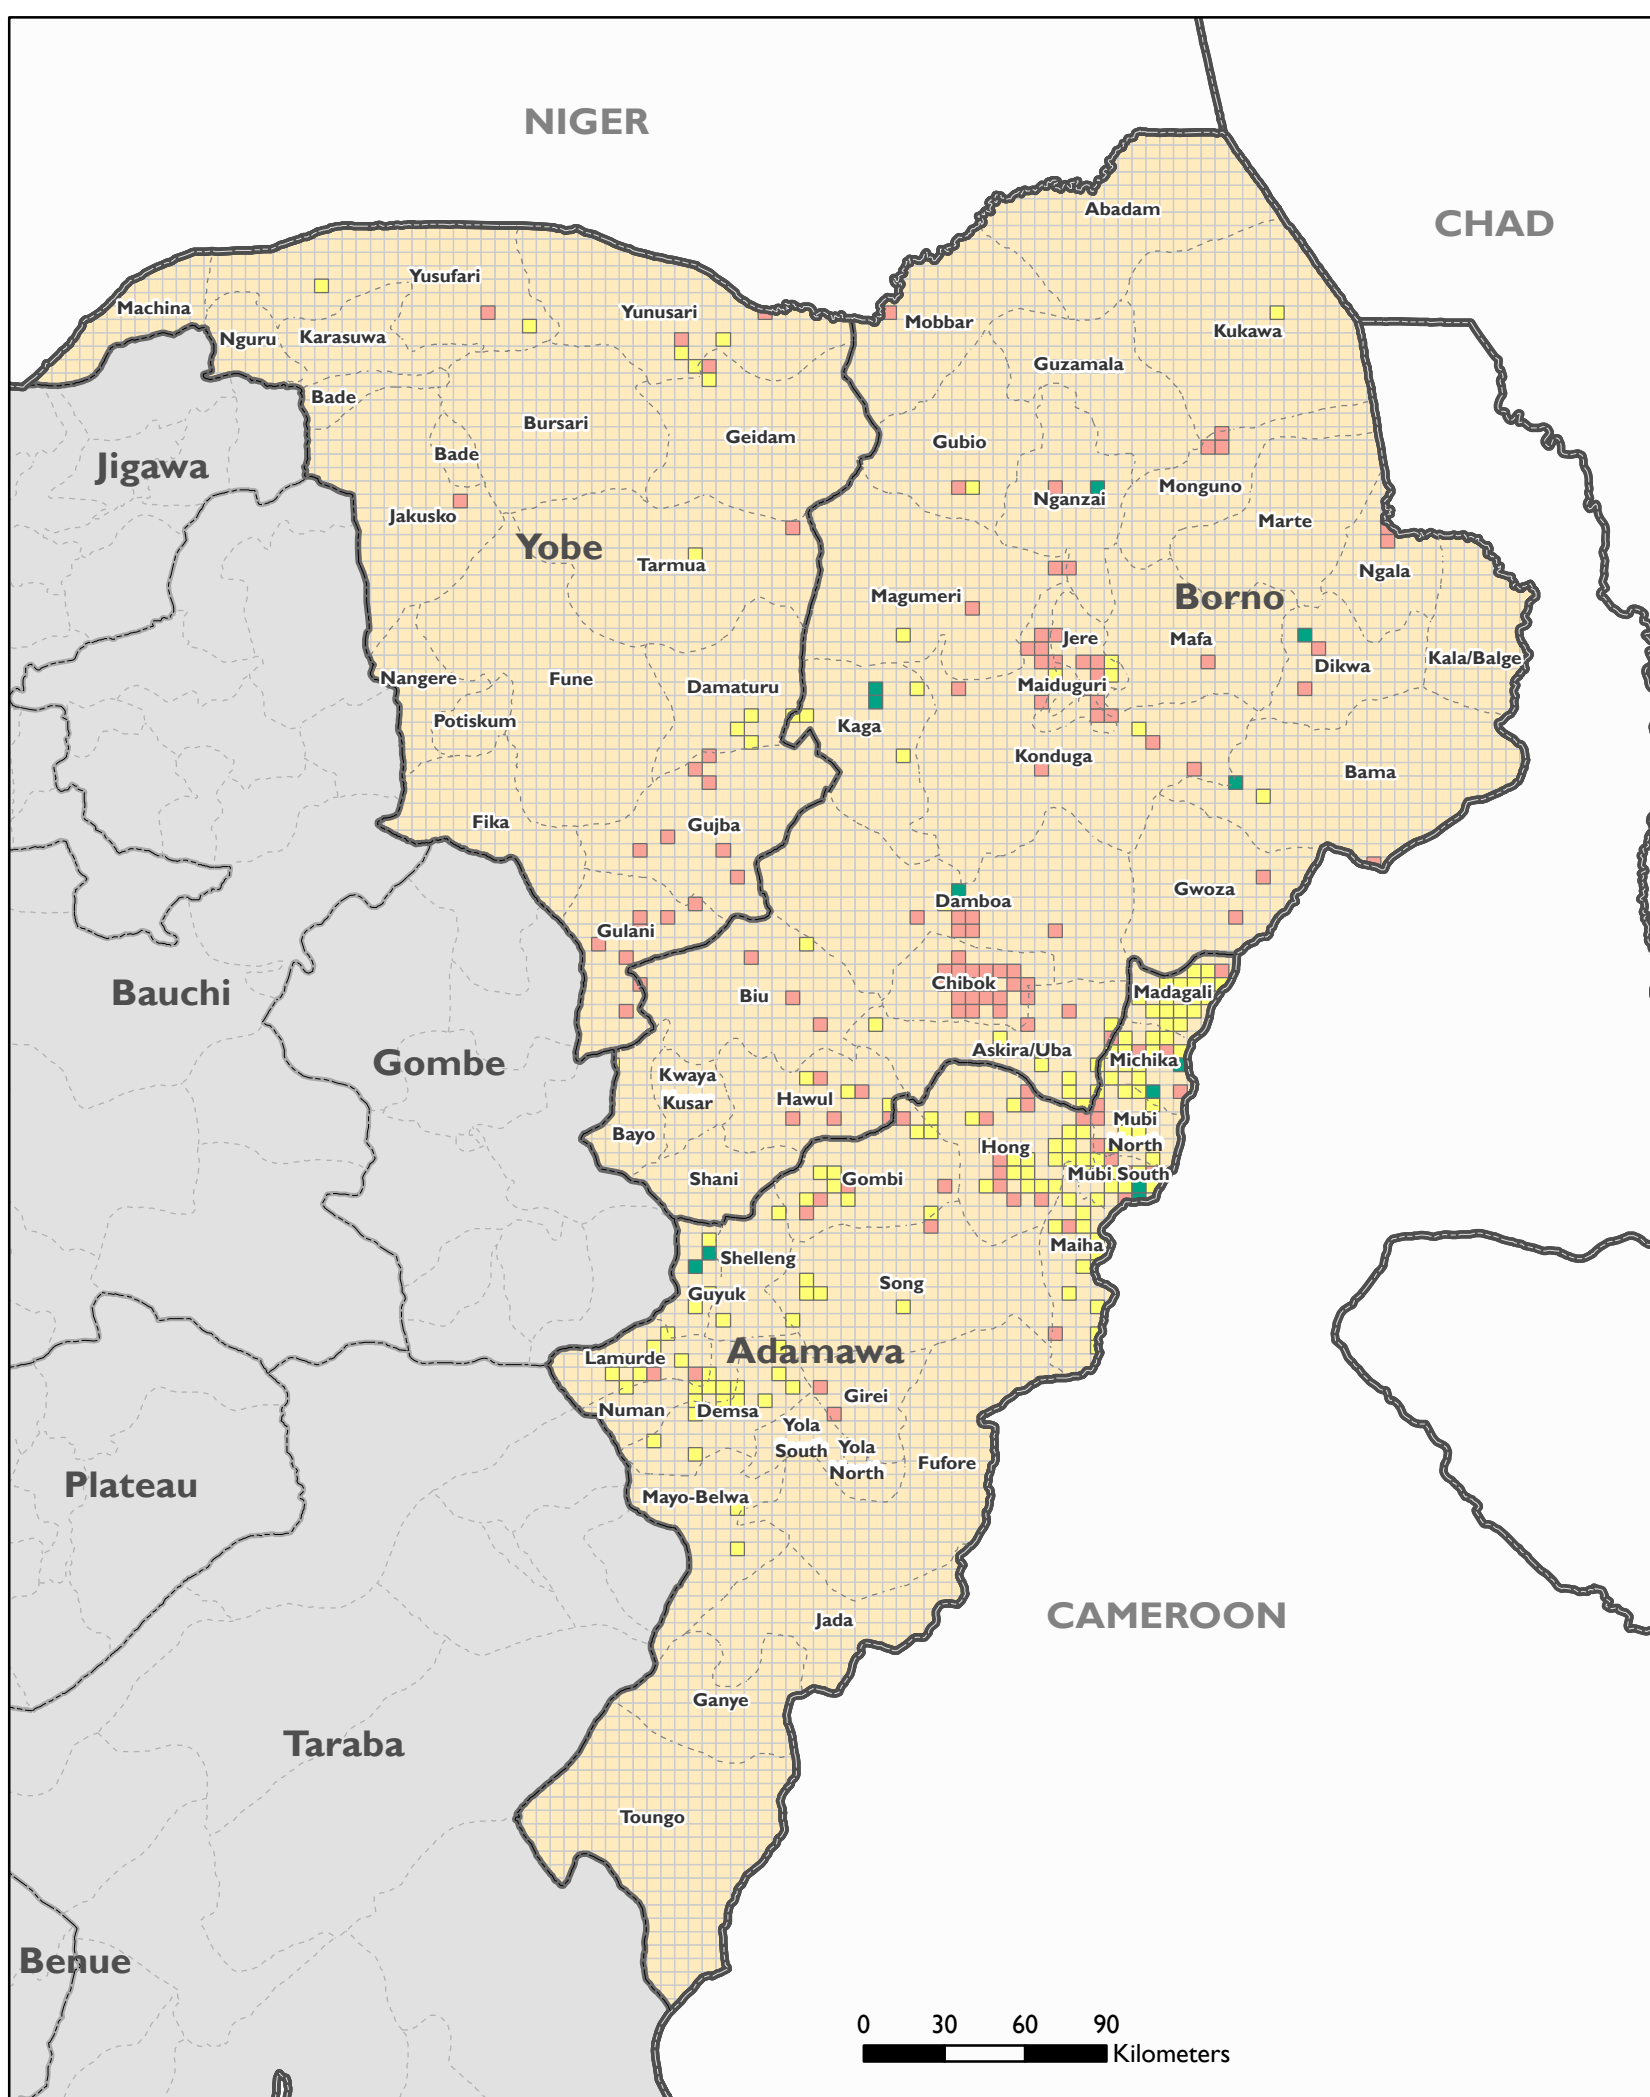

# Nigeria - North East

Mobility Tracking - IDPs and Returnees Atlas

- LGA Boundary
- State Boundary
- Country Boundary

## Distribution of Returnee Locations

**Change in Returnees**

- Decrease
- No Change
- Increase

Source Data : IOM DTM Mobility Tracking . Round 44

Disclaimer : This map is for illustration purpose only. The boundaries and names shown on this map do not imply official endorsement or acceptance by the IOM.