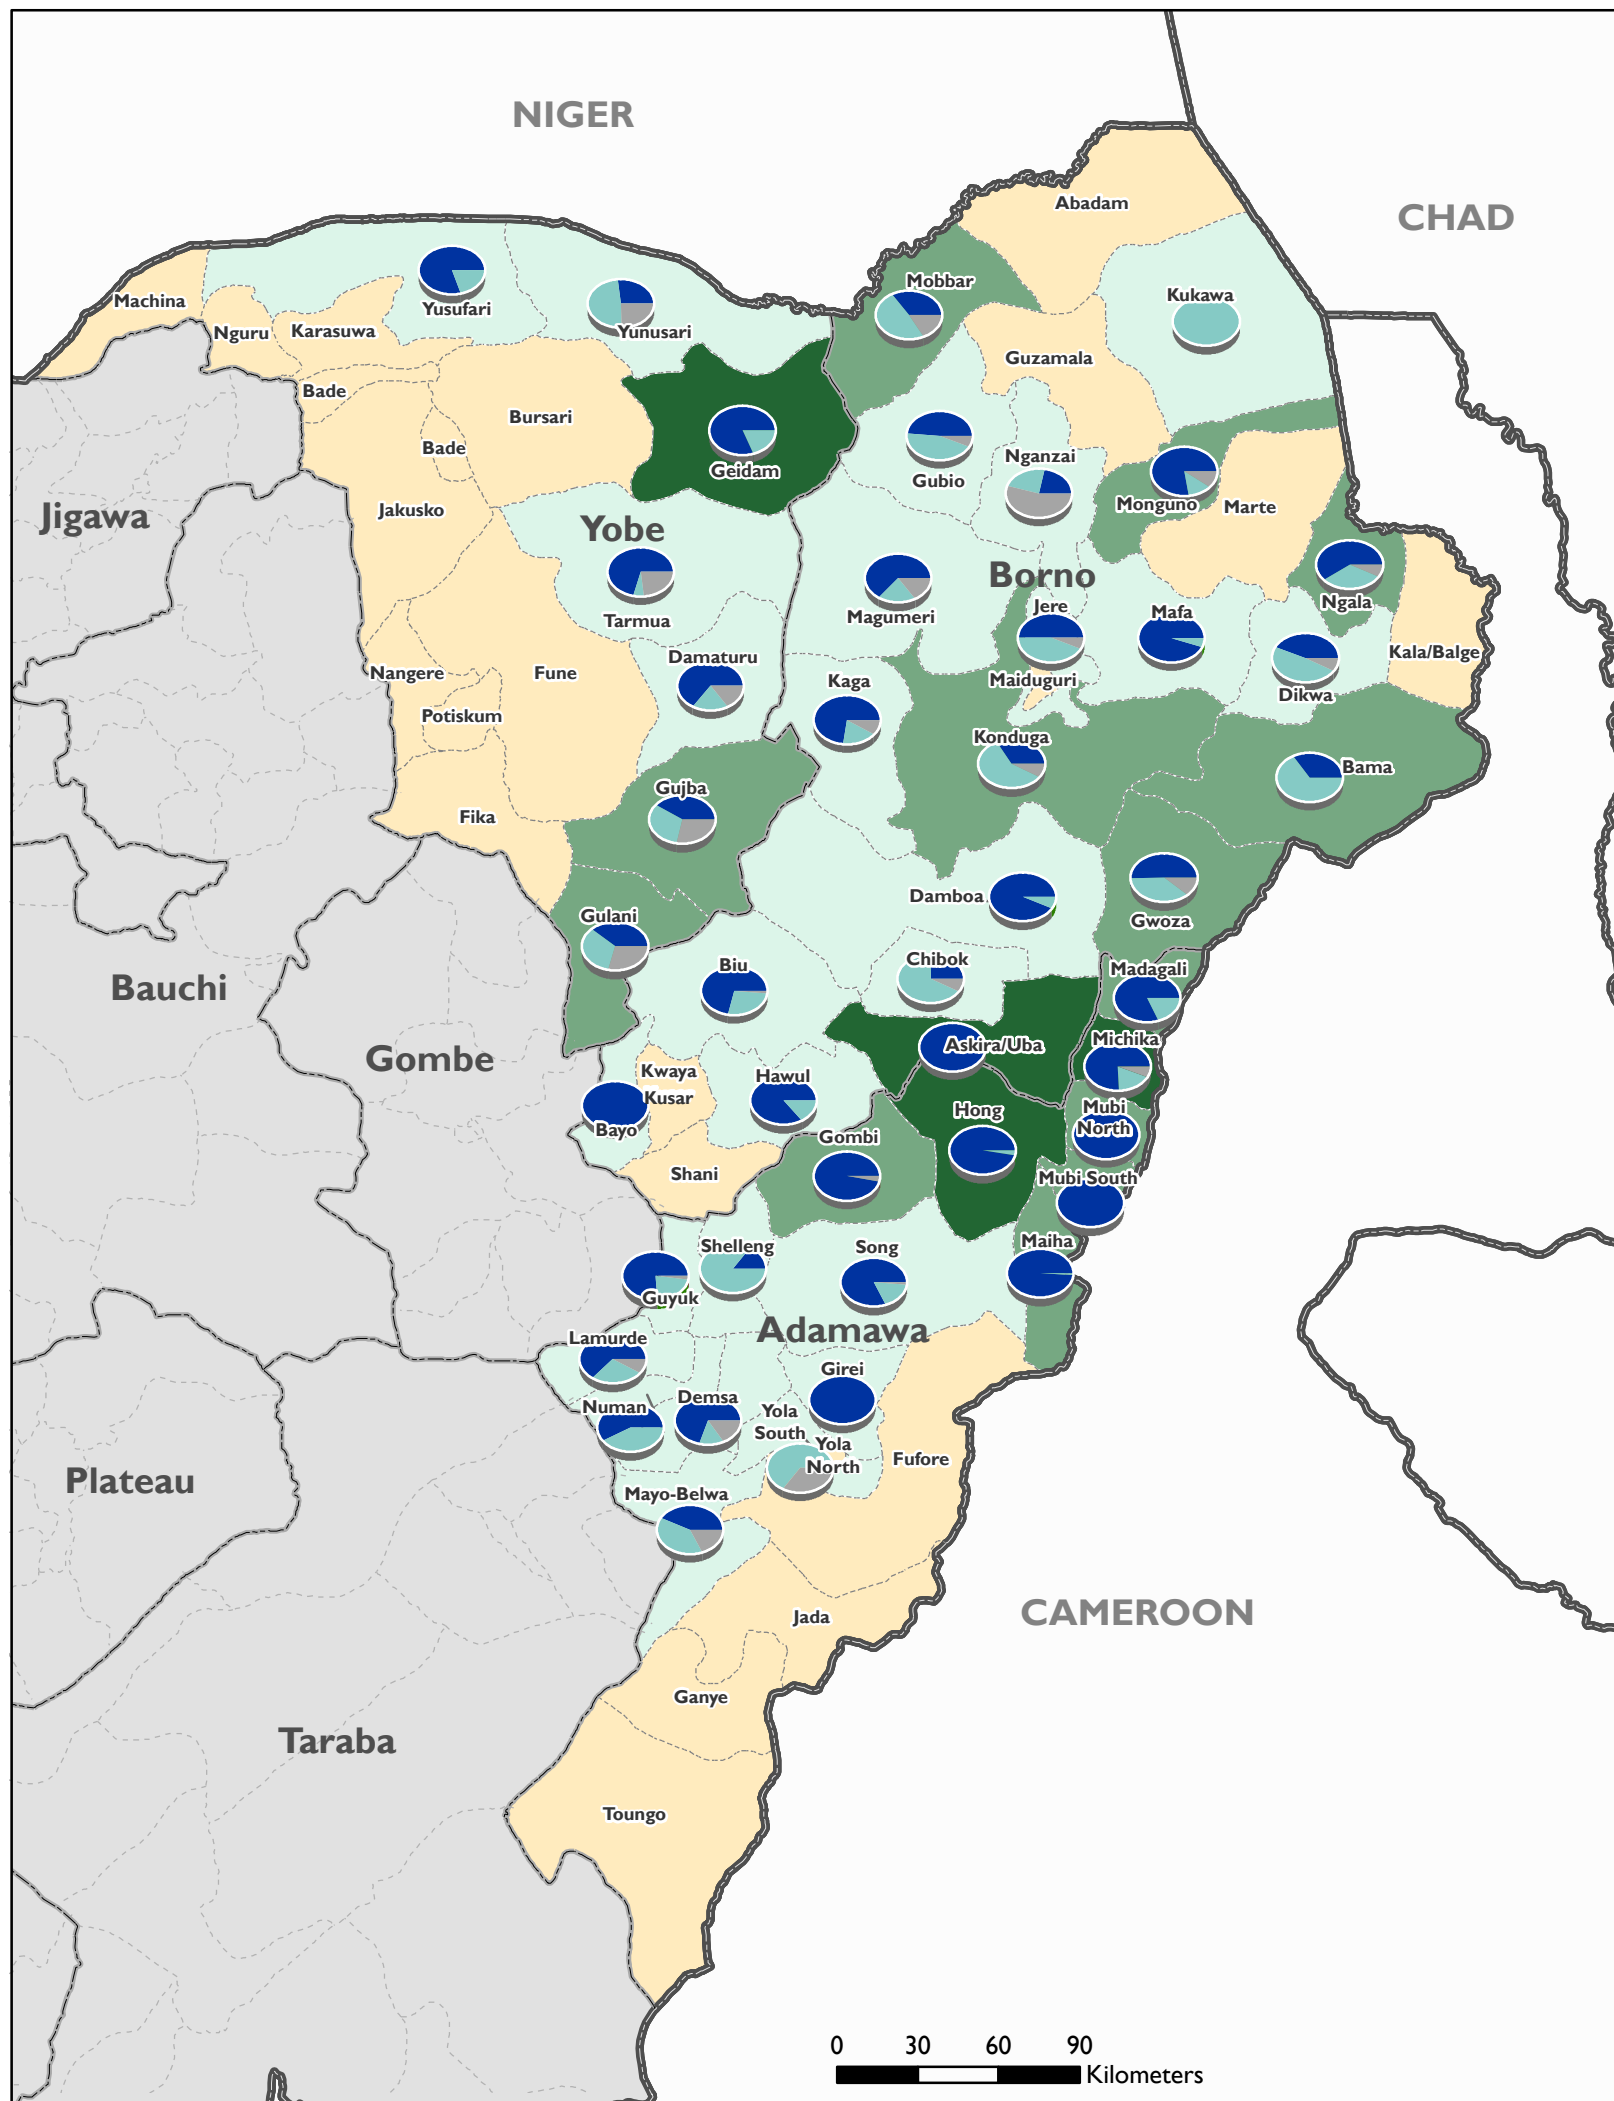

Nigeria - North East

Mobility Tracking - IDPs and Returnees Atlas

- LGA Boundary
- State Boundary
- Country Boundary

Shelter Status of Returnees

Distribution of Returnees by LGAs

Source Data : IOM DTM Mobility Tracking . Round 44

Disclaimer : This map is for illustration purpose only. The boundaries and names shown on this map do not imply official endorsement or acceptance by the IOM.