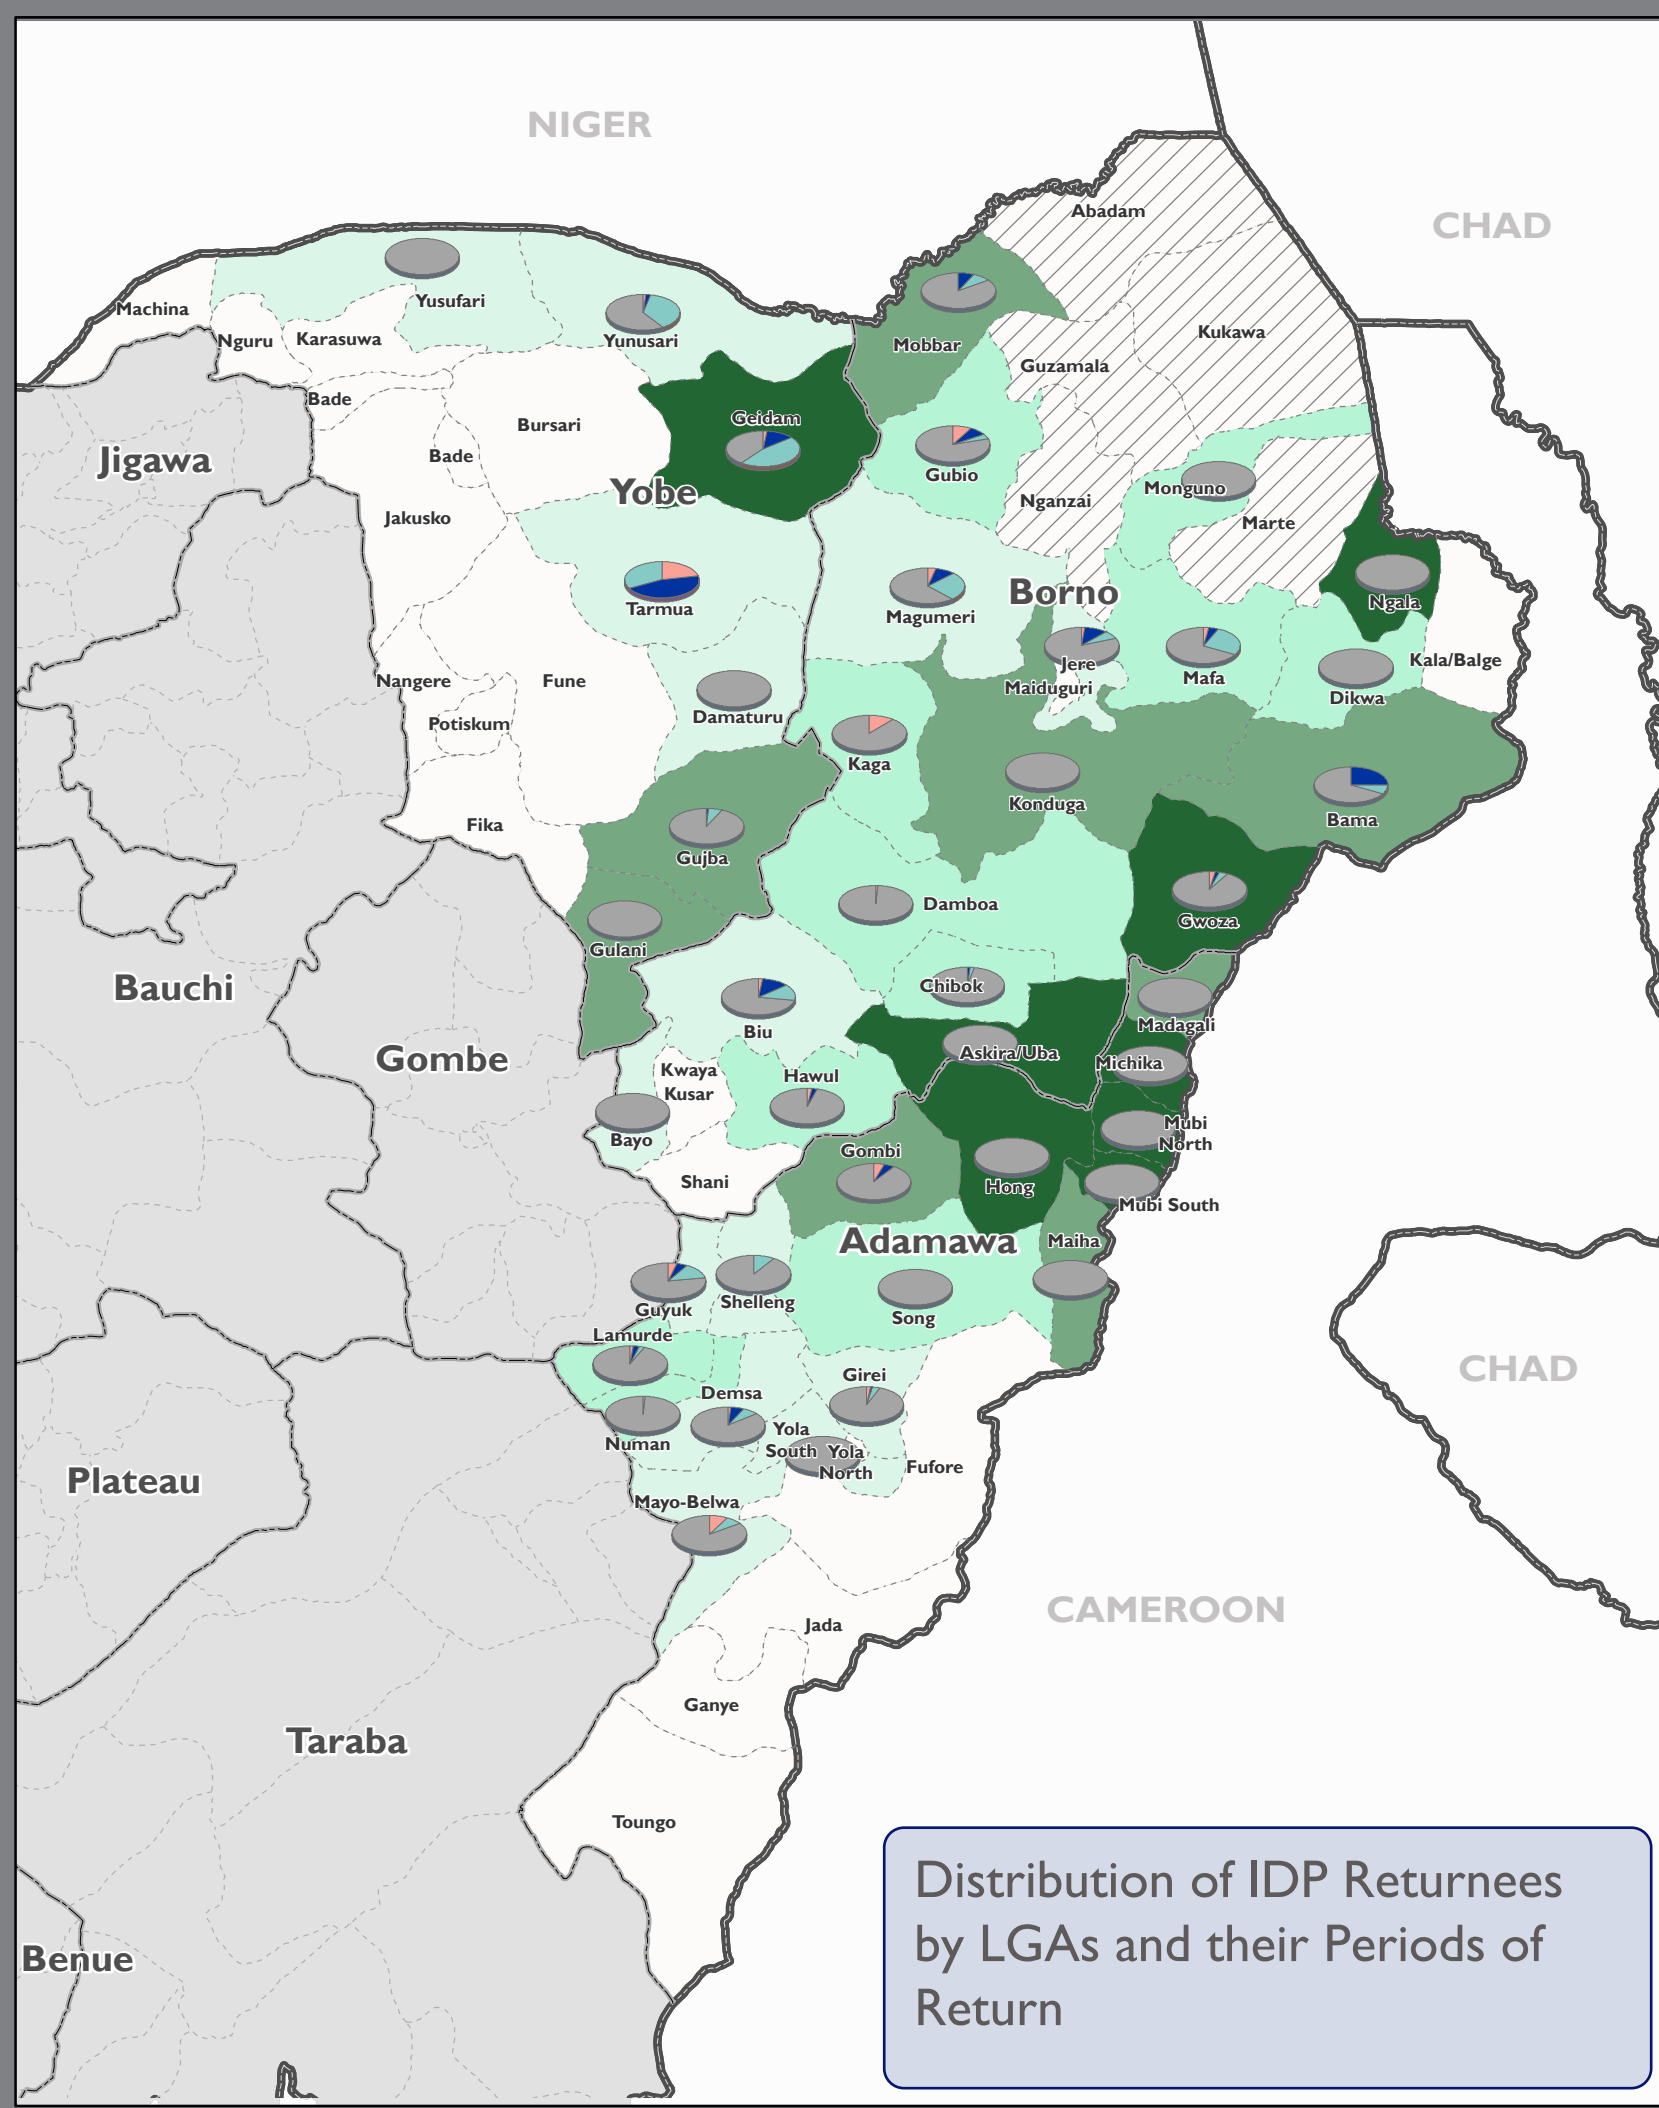

Nigeria - North East

Mobility Tracking IDP and Returnee Atlas (Round 46)

- LGA boundary
- State boundary
- Country boundary

Periods of Return

Returnee Individuals

Data source:

IDP data - IOM DTM Mobility Tracking, Round 46
Boundaries - OCHA Common Operational Datasets

Disclaimer: This map is for illustration purpose only. The boundaries and names shown on this map do not imply official endorsement or acceptance by IOM.

Distribution of IDP Returnees by LGAs and their Periods of Return