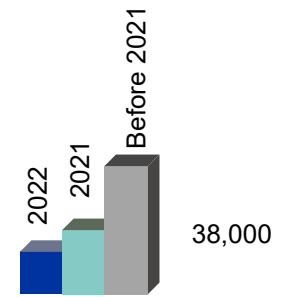

Nigeria - North East

Mobilty Tracking - IDPs and Returnees Atlas

- LGA Boundary
- State Boundary
- Country Boundary

Returnees from Abroad

Returnee individuals

- 1299 - 13000
- 13001 - 42000
- 42001 - 889000