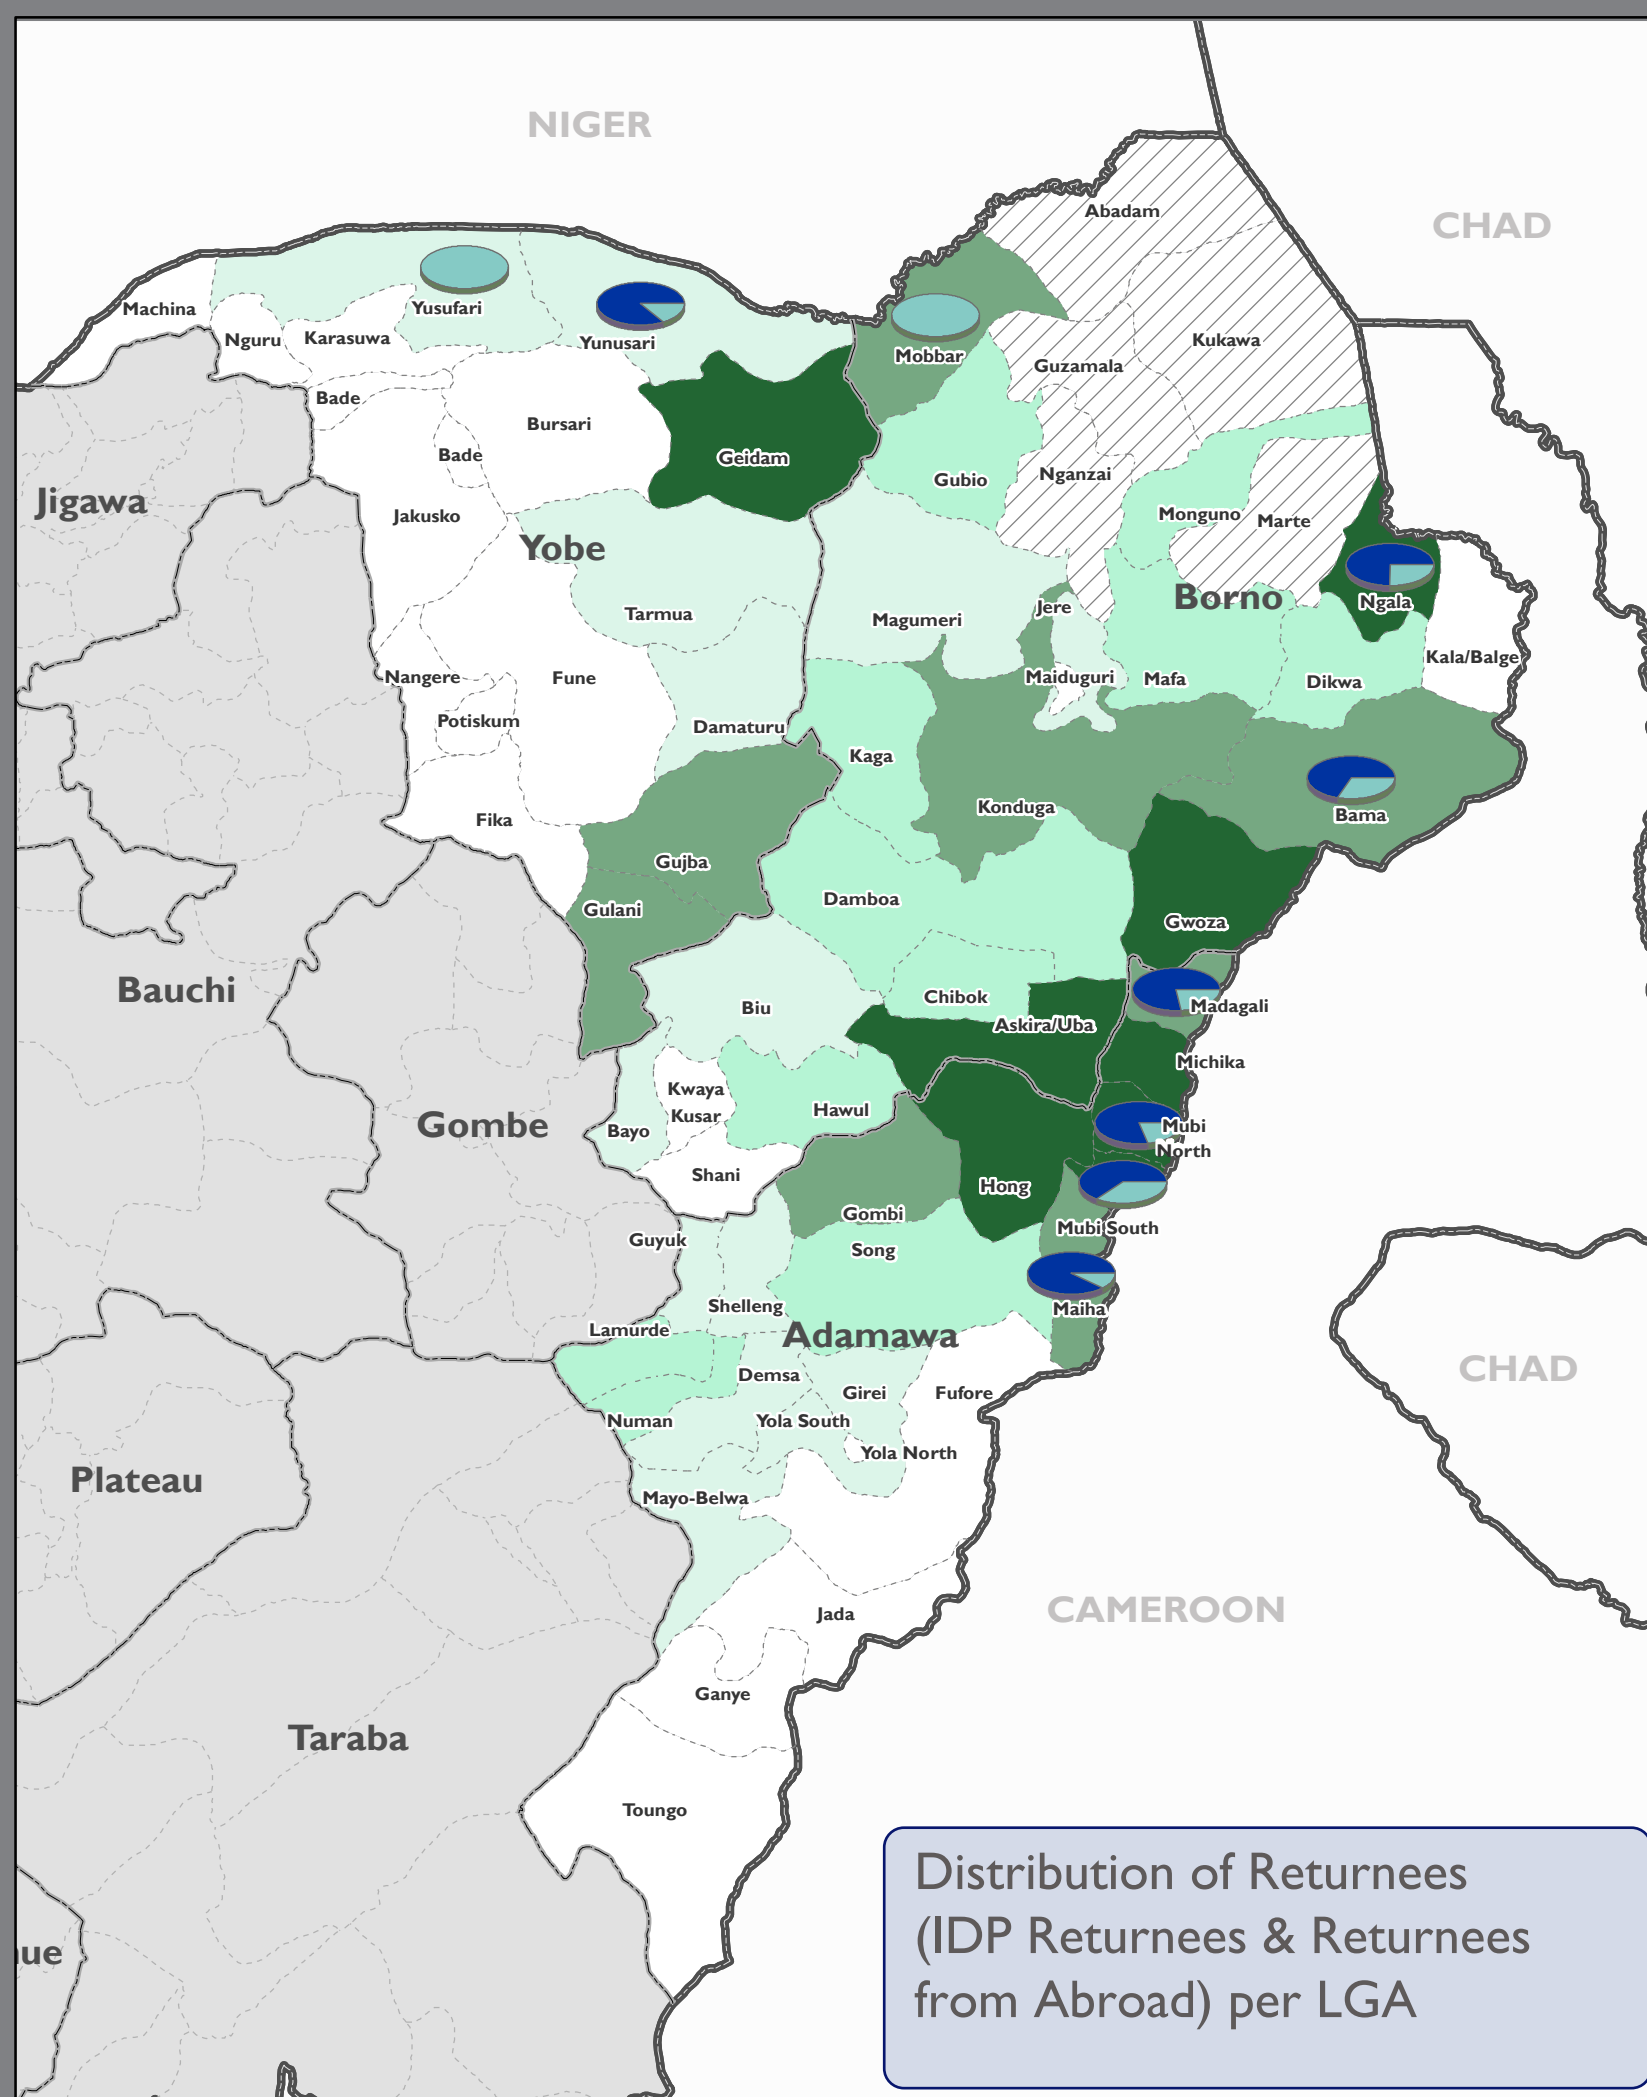

# Nigeria - North East

## Mobility Tracking IDP and Returnee Atlas (Round 46)

- LGA boundary
- State boundary
- Country boundary

### Data source:

IDP data - IOM DTM Mobility Tracking, Round 46  
 Boundaries - OCHA Common Operational Datasets

Disclaimer: This map is for illustration purpose only. The boundaries and names shown on this map do not imply official endorsement or acceptance by IOM.

Distribution of Returnees (IDP Returnees & Returnees from Abroad) per LGA