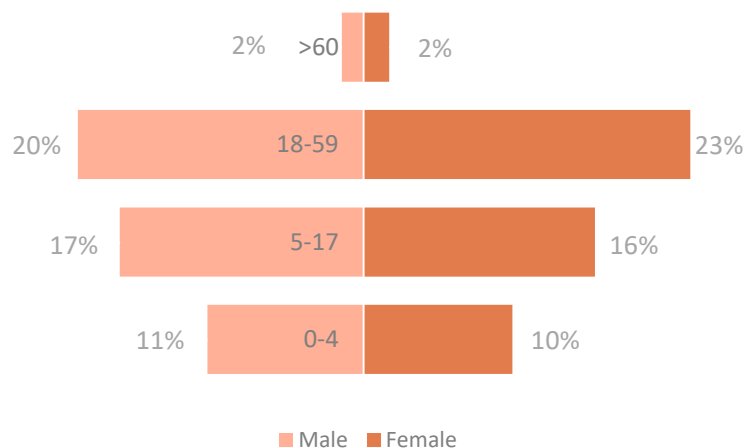

Population by zone and block, Wau PoC AA (December 2019)

Wau PoC AA December 2019: **12,664** individuals

46% Zone A **31%** Zone B **23%** Zone C **0%** Zone D

During its response to the influx of IDPs from Jur River following intercommunal violence and attacks from cattle raiders and armed groups, CCCM activated the contingency plan for Wau PoCAA in April 2019, undertaking site development alongside humanitarian partners for the Contingency Area "Zone D." CCCM completed the process of dismantling emergency shelters and relocating affected populations into empty shelters in the PoC site in December 2019.

Wau PoC AA and collective Centres by population size (December 2019)

Population in Collective Centres (December 2019)

Population change in Collective Centres since previous month (December 2019)

Collective Centres	Nov 2019 <i>Number of individuals</i>	Dec 2019 <i>Number of individuals</i>	Difference <i>Number of individuals</i>	Population change
Cathedral	4,233	4,634	401	↑ Increase
Nazareth	463	203	-260	↓ Decrease
St Jospheh	201	226	25	↑ Increase
Lokoloko	872	607	-265	↓ Decrease
Masna	5,522	6,158	636	↑ Increase

Monthly trend in Wau collective centres, December 2018 – December 2019

Wau PoC AA by age and sex, (December 2019): 12,664 individuals (51% female)

Wau Collective Centres by age and sex, December 2019: 11,828 individuals (51% female)