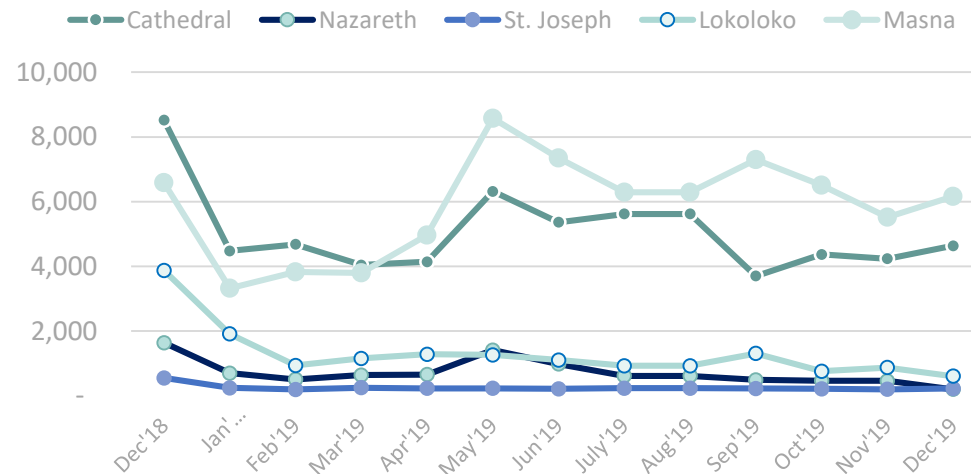

Population by zone and block, Wau PoC AA (December 2019)

Wau PoC AA December 2019: **12,664** individuals

46% Zone A **31%** Zone B **23%** Zone C **0%** Zone D

During its response to the influx of IDPs from Jur River following intercommunal violence and attacks from cattle raiders and armed groups, CCCM activated the contingency plan for Wau PoCAA in April 2019, undertaking site development alongside humanitarian partners for the Contingency Area "Zone D." CCCM completed the process of dismantling emergency shelters and relocating affected populations into empty shelters in the PoC site in December 2019.

Wau PoC AA and collective Centres by population size (December 2019)

Population in Collective Centres (December 2019)

Population change in Collective Centres since previous month (December 2019)

Collective Centres	Nov 2019 <i>Number of individuals</i>	Dec 2019 <i>Number of individuals</i>	Difference <i>Number of individuals</i>	Population change
Cathedral	4,233	4,634	401	↑ Increase
Nazareth	463	203	-260	↓ Decrease
St Jospheh	201	226	25	↑ Increase
Lokoloko	872	607	-265	↓ Decrease
Masna	5,522	6,158	636	↑ Increase

Monthly trend in Wau collective centres, December 2018 – December 2019

Wau PoC AA by age and sex, (December 2019): 12,664 individuals (51% female)

Wau Collective Centres by age and sex, December 2019: 11,828 individuals (51% female)