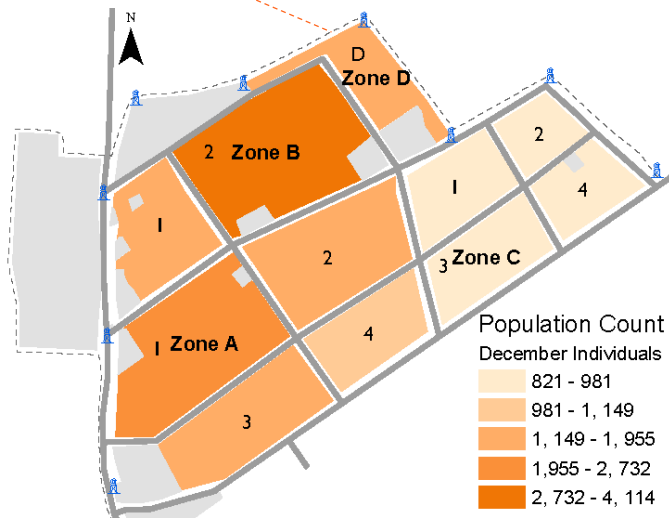

In December 2019, the monthly population count was conducted at Cathedral, Nazareth, St. Joseph, Lokoloko and Masna collective centres where a total of 11,828 individuals were identified. This compares to an overall collective centre population of 11,291 in November 2019. Net increases were observed at Cathedral, St Joseph and Masna. The population of Wau PoC AA site decreased from 14,195 individuals in November to 12,664 individuals in December 2019 representing an 11 per cent decrease.

Since biometric registrations or verifications are not feasible on a monthly basis, population counts remain the best possible tool to estimate the sites' populations. Population counts consist of DTM teams visiting each shelter of the site asking how many persons have slept there the previous night (sex and age disaggregated). This provides a snapshot of the population at the time of the count.

Population by zone and block, Wau PoC AA (December 2019)

Wau PoC AA December 2019: **12,664** individuals

46% Zone A **31%** Zone B **23%** Zone C **0%** Zone D

During its response to the influx of IDPs from Jur River following intercommunal violence and attacks from cattle raiders and armed groups, CCCM activated the contingency plan for Wau PoCAA in April 2019, undertaking site development alongside humanitarian partners for the Contingency Area "Zone D." CCCM completed the process of dismantling emergency shelters and relocating affected populations into empty shelters in the PoC site in December 2019.