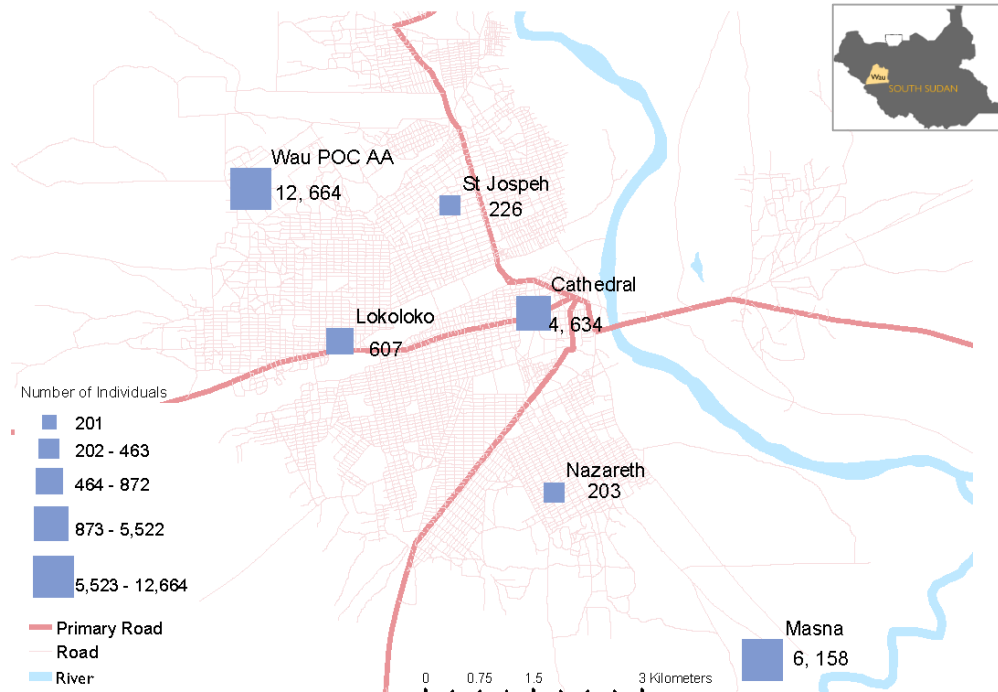

In December 2019, the monthly population count was conducted at Cathedral, Nazareth, St. Joseph, Lokoloko and Masna collective centres where a total of 11,828 individuals were identified. This compares to an overall collective centre population of 11,291 in November 2019. Net increases were observed at Cathedral, St Joseph and Masna. The population of Wau PoC AA site decreased from 14,195 individuals in November to 12,664 individuals in December 2019 representing an 11 per cent decrease.

Population by zone and block, Wau PoC AA (December 2019)

Wau PoC AA December 2019: **12,664** individuals

46% Zone A **31%** Zone B **23%** Zone C **0%** Zone D

During its response to the influx of IDPs from Jur River following intercommunal violence and attacks from cattle raiders and armed groups, CCCM activated the contingency plan for Wau PoCAA in April 2019, undertaking site development alongside humanitarian partners for the Contingency Area "Zone D." CCCM completed the process of dismantling emergency shelters and relocating affected populations into empty shelters in the PoC site in December 2019.

Wau PoC AA and collective Centres by population size (December 2019)

Population in Collective Centres (December 2019)

Population change in Collective Centres since previous month (December 2019)

Collective Centres	Nov 2019 <i>Number of individuals</i>	Dec 2019 <i>Number of individuals</i>	Difference <i>Number of individuals</i>	Population change
Cathedral	4,233	4,634	401	↑ Increase
Nazareth	463	203	-260	↓ Decrease
St Jospheh	201	226	25	↑ Increase
Lokoloko	872	607	-265	↓ Decrease
Masna	5,522	6,158	636	↑ Increase