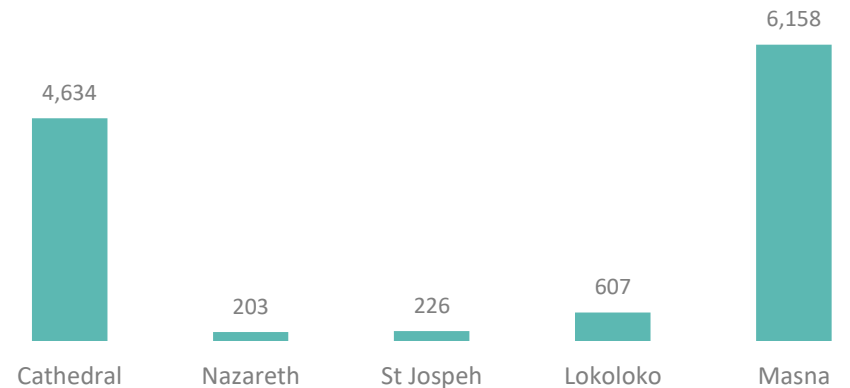

In December 2019, the monthly population count was conducted at Cathedral, Nazareth, St. Joseph, Lokoloko and Masna collective centres where a total of 11,828 individuals were identified. This compares to an overall collective centre population of 11,291 in November 2019. Net increases were observed at Cathedral, St Joseph and Masna. The population of Wau PoC AA site decreased from 14,195 individuals in November to 12,664 individuals in December 2019 representing an 11 per cent decrease.

Population by zone and block, Wau PoC AA (December 2019)

Wau PoC AA December 2019: **12,664** individuals

46% Zone A **31%** Zone B **23%** Zone C **0%** Zone D

During its response to the influx of IDPs from Jur River following intercommunal violence and attacks from cattle raiders and armed groups, CCCM activated the contingency plan for Wau PoCAA in April 2019, undertaking site development alongside humanitarian partners for the Contingency Area "Zone D." CCCM completed the process of dismantling emergency shelters and relocating affected populations into empty shelters in the PoC site in December 2019.

Wau PoC AA and collective Centres by population size (December 2019)

Population in Collective Centres (December 2019)

Population change in Collective Centres since previous month (December 2019)

Collective Centres	Nov 2019 <i>Number of individuals</i>	Dec 2019 <i>Number of individuals</i>	Difference <i>Number of individuals</i>	Population change
Cathedral	4,233	4,634	401	↑ Increase
Nazareth	463	203	-260	↓ Decrease
St Jospheh	201	226	25	↑ Increase
Lokoloko	872	607	-265	↓ Decrease
Masna	5,522	6,158	636	↑ Increase