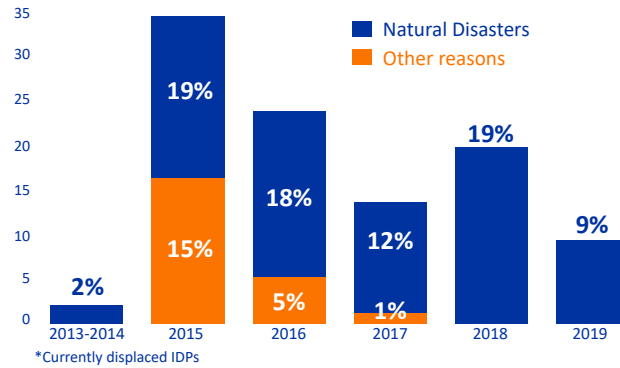

PERIODS OF DISPLACEMENT BY DISPLACEMENT REASON*