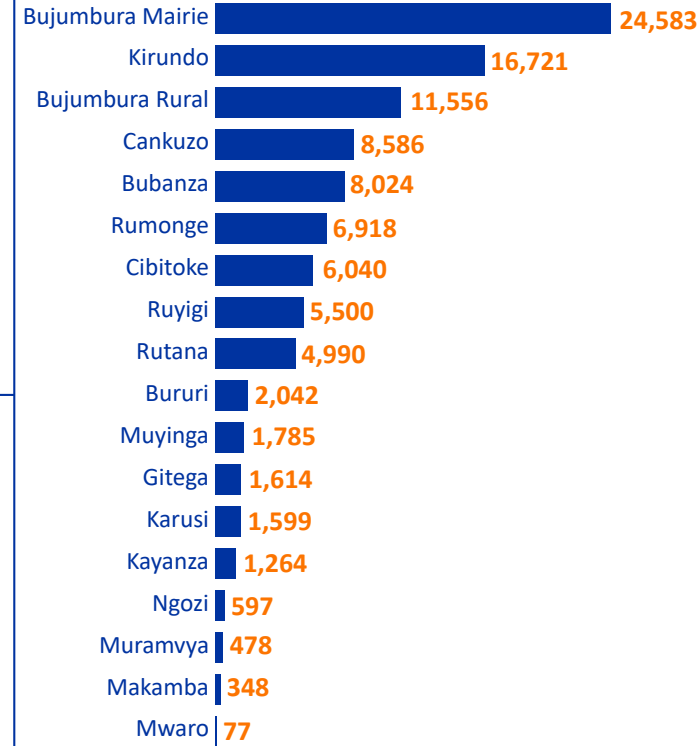

PROVINCES OF ORIGIN