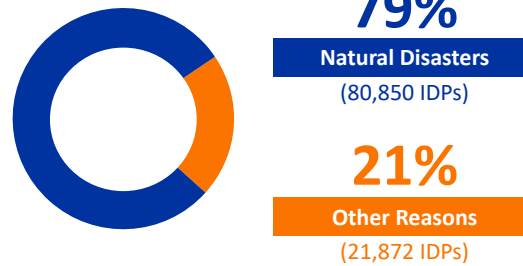

DISPLACEMENT REASONS