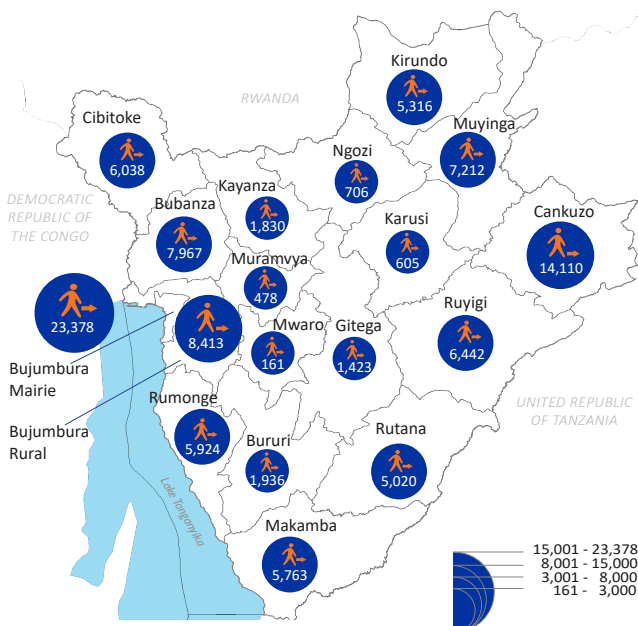

102,722 IDPs*
23,009 Displaced Households

*Internally Displaced Persons

PRESENCE OF IDPs BY PROVINCE