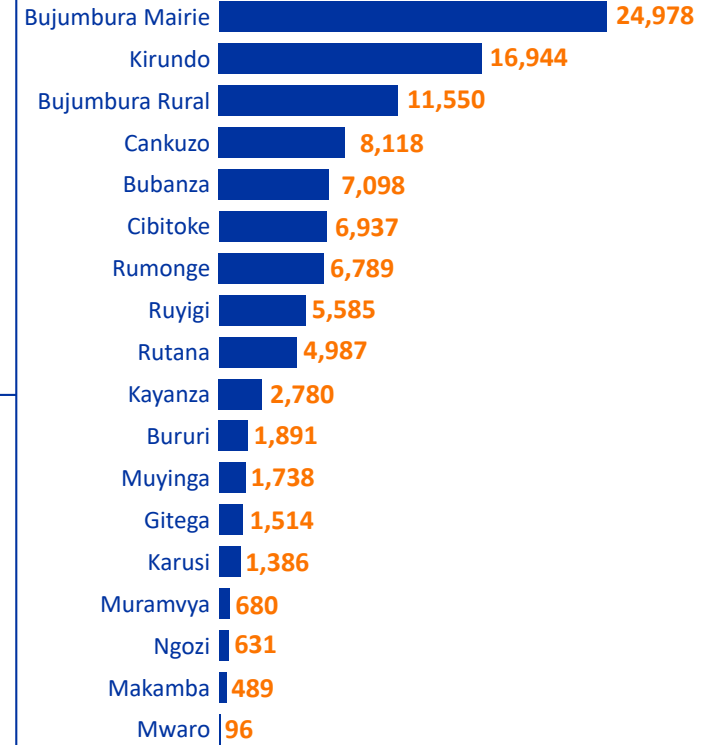

PROVINCES OF ORIGIN