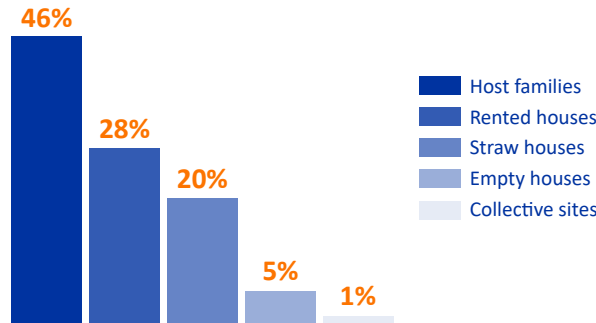

ACCOMMODATION TYPES