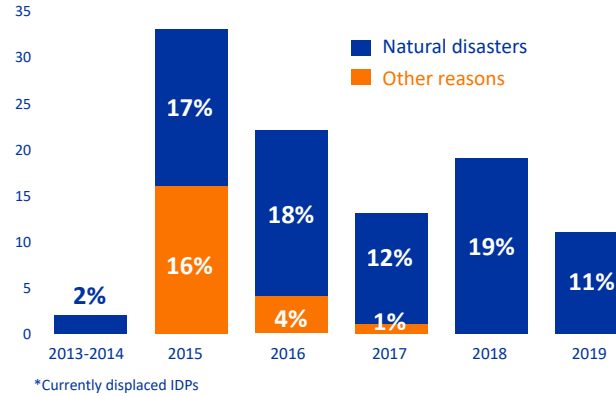

PERIODS OF DISPLACEMENT BY DISPLACEMENT REASON*