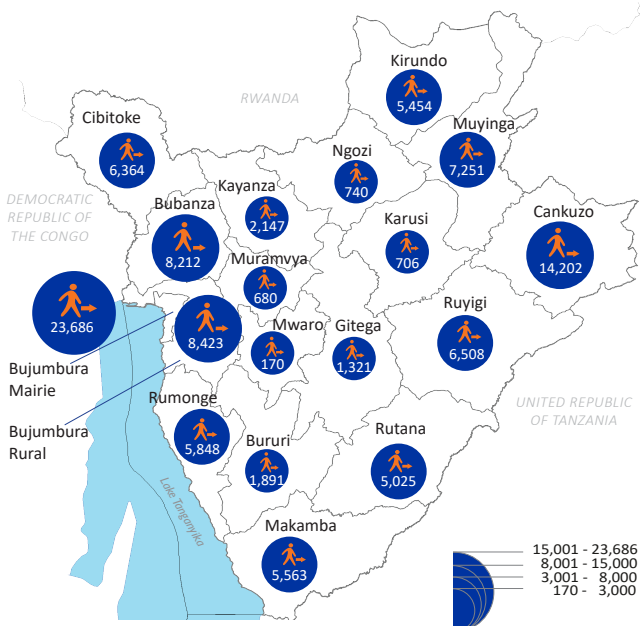

104,191 IDPs*
23,343 Displaced Households

*Internally Displaced Persons

PRESENCE OF IDPs BY PROVINCE