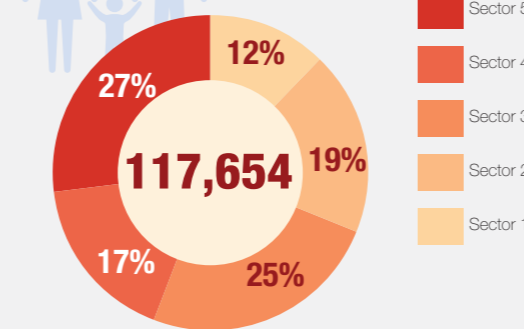

Overview

Internally Displaced Persons (IDPs) have been sheltering at the Bentiu protection of civilian site (PoC) since December 2013. There are currently 117,654 IDPs seeking protection in the site. Humanitarian partners and UNMISS are working with the communities to improve the living conditions in the site.

Supported by

Funded by European Union Humanitarian Aid

Schweizerische Eidgenossenschaft
Confédération suisse
Confederazione Svizzera
Confederaziun svizra

UKaid
from the British people

USAID
FROM THE AMERICAN PEOPLE

Population Heat Map for Bentiu PoC

Population per Sector

SqM per Person

Population <5 and ≥5 years

Population living in communal shelters and tents

Male and Female Population breakdown

PoC Structures*

Population trend Dec 2015 - Mar 2017