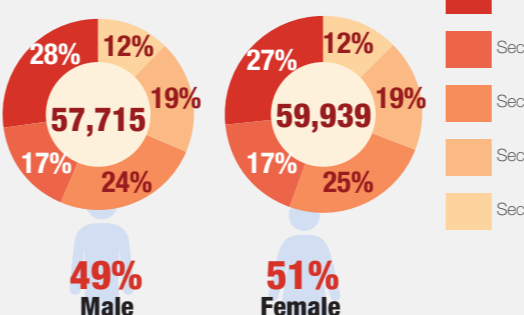

Overview

Internally Displaced Persons (IDPs) have been sheltering at the Bentiu protection of civilian site (PoC) since December 2013. There are currently 117,654 IDPs seeking protection in the site. Humanitarian partners and UNMISS are working with the communities to improve the living conditions in the site.

Population Heat Map for Bentiu PoC

Population per Sector

SqM per Person

Population <5 and ≥5 years

Population living in communal shelters and tents

Male and Female Population breakdown

PoC Structures*

Population trend Dec 2015 - Mar 2017