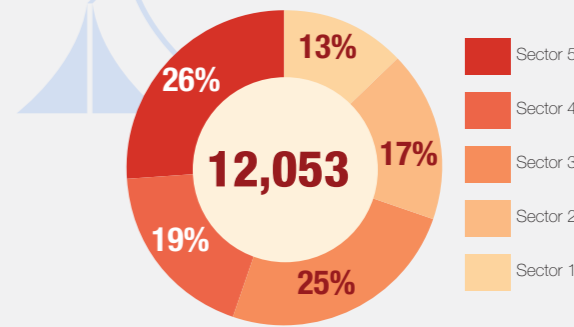

Overview

Internally Displaced Persons (IDPs) have been sheltering at the Bentiu protection of civilian site (PoC) since December 2013. There are currently 117,654 IDPs seeking protection in the site. Humanitarian partners and UNMISS are working with the communities to improve the living conditions in the site.

Population Heat Map for Bentiu PoC

Population per Sector

SqM per Person

Population <5 and ≥5 years

Population living in communal shelters and tents

Male and Female Population breakdown

PoC Structures*

Population trend Dec 2015 - Mar 2017