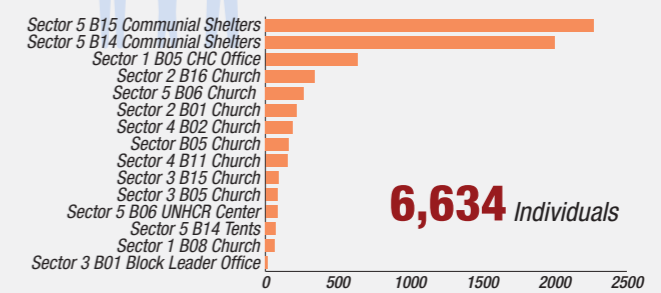

Overview

Internally Displaced Persons (IDPs) have been sheltering at the Bentiu protection of civilian site (PoC) since December 2013. There are currently 117,654 IDPs seeking protection in the site. Humanitarian partners and UNMISS are working with the communities to improve the living conditions in the site.

Population Heat Map for Bentiu PoC

Population per Sector

SqM per Person

Population <5 and ≥5 years

Population living in communal shelters and tents

Male and Female Population breakdown

PoC Structures*

Population trend Dec 2015 - Mar 2017