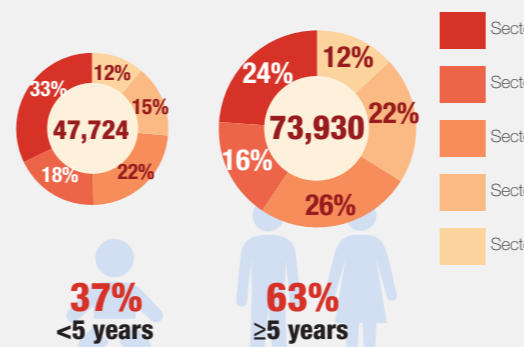

Overview

Internally Displaced Persons (IDPs) have been sheltering at the Bentiu protection of civilian site (PoC) since December 2013. There are currently 117,654 IDPs seeking protection in the site. Humanitarian partners and UNMISS are working with the communities to improve the living conditions in the site.

Population Heat Map for Bentiu PoC

Population per Sector

SqM per Person

Population <5 and ≥5 years

Population living in communal shelters and tents

Male and Female Population breakdown

PoC Structures*

Population trend Dec 2015 - Mar 2017