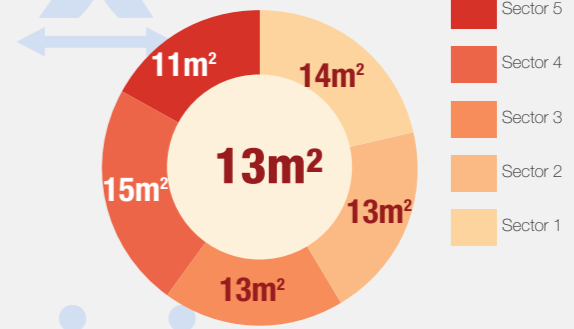

Overview

Internally Displaced Persons (IDPs) have been sheltering at the Bentiu protection of civilian site (PoC) since December 2013. There are currently 117,654 IDPs seeking protection in the site. Humanitarian partners and UNMISS are working with the communities to improve the living conditions in the site.

Population Heat Map for Bentiu PoC

Population per Sector

SqM per Person

Population <5 and ≥5 years

Population living in communal shelters and tents

Male and Female Population breakdown

PoC Structures*

Population trend Dec 2015 - Mar 2017