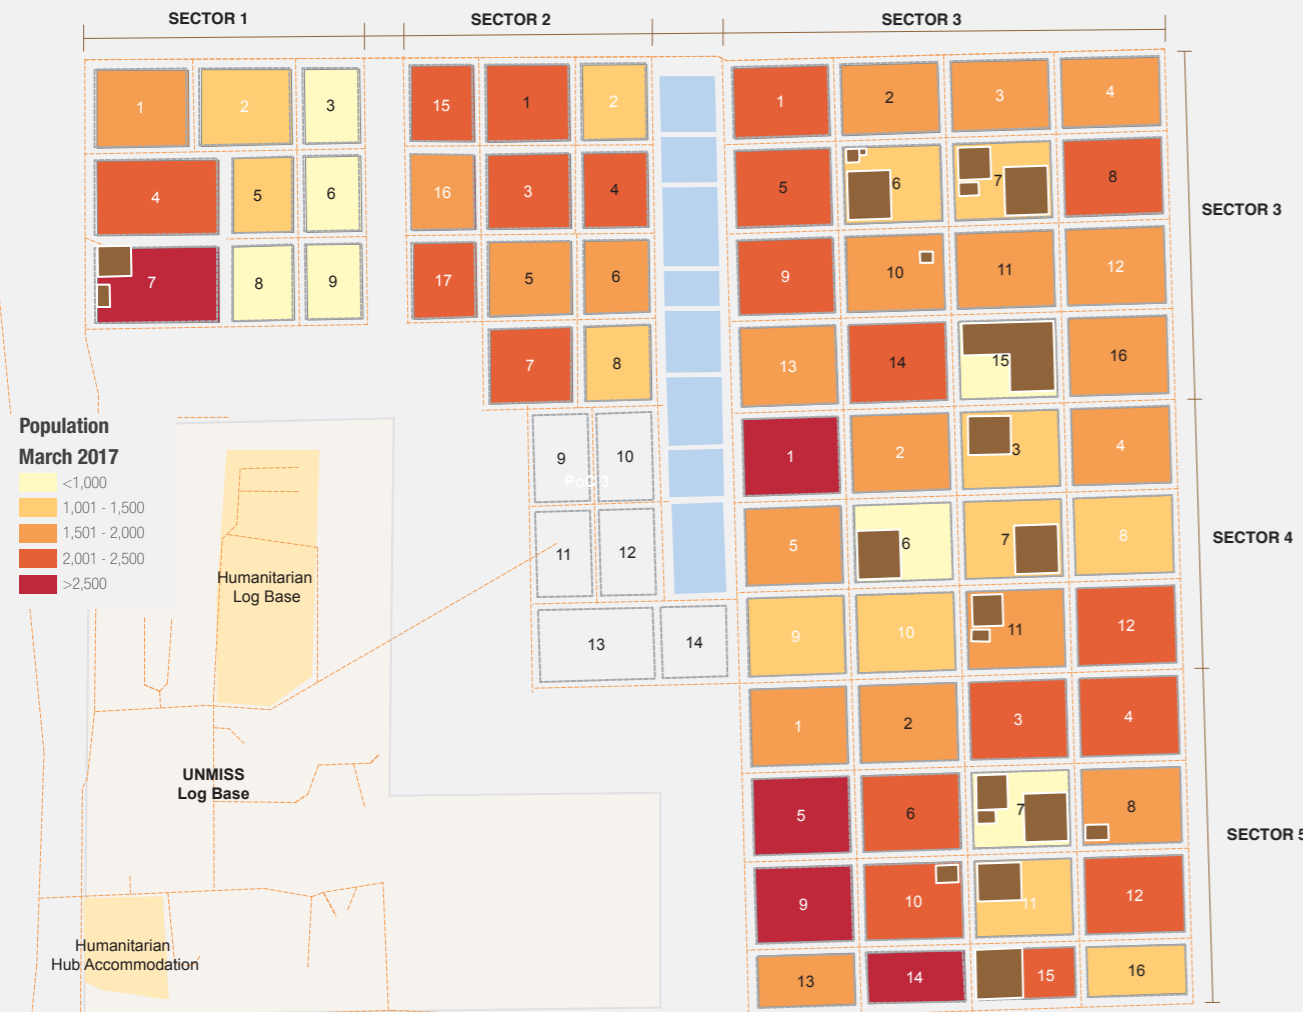

Overview

Internally Displaced Persons (IDPs) have been sheltering at the Bentiu protection of civilian site (PoC) since December 2013. There are currently 117,654 IDPs seeking protection in the site. Humanitarian partners and UNMISS are working with the communities to improve the living conditions in the site.

Population Heat Map for Bentiu PoC

Population per Sector

SqM per Person

Population <5 and ≥5 years

Population living in communal shelters and tents

Male and Female Population breakdown

PoC Structures*

Population trend Dec 2015 - Mar 2017