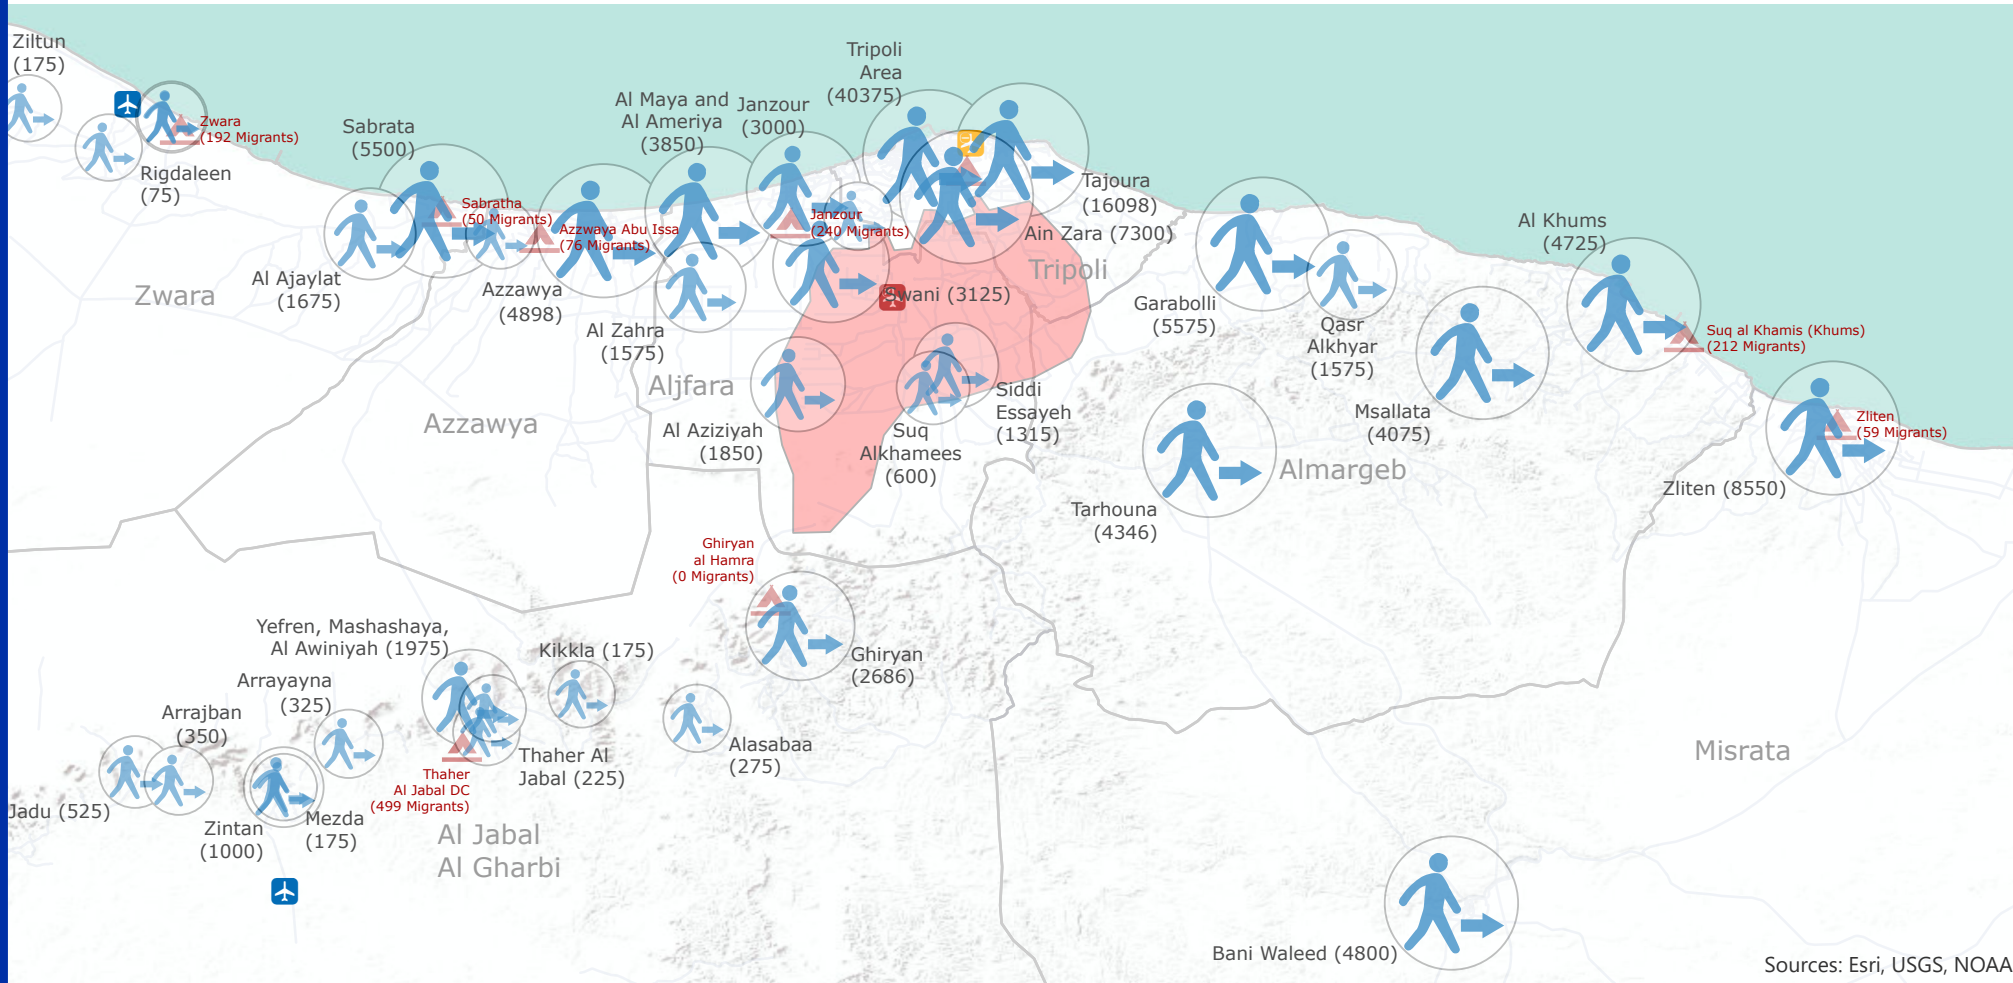

140,133
INTERNALLY DISPLACED PERSONS
SINCE 04 APRIL 2019

4,475
MIGRANTS IN DETENTION

- Internally Displaced Persons (IDPs)
- Collective IDP shelters
- DCIM Detention Centers
- Areas in proximity of armed conflict
- Airports (operational)
- Airports (not operational)
- Airports (affected by conflict)
- Mantika

The designations employed and the presentation of material on this map do not imply the expression of any opinion whatsoever on the part of the United Nations (and IOM) concerning the legal status of any country, territory, city or area or its authorities, or concerning the delimitation of its frontiers or boundaries.