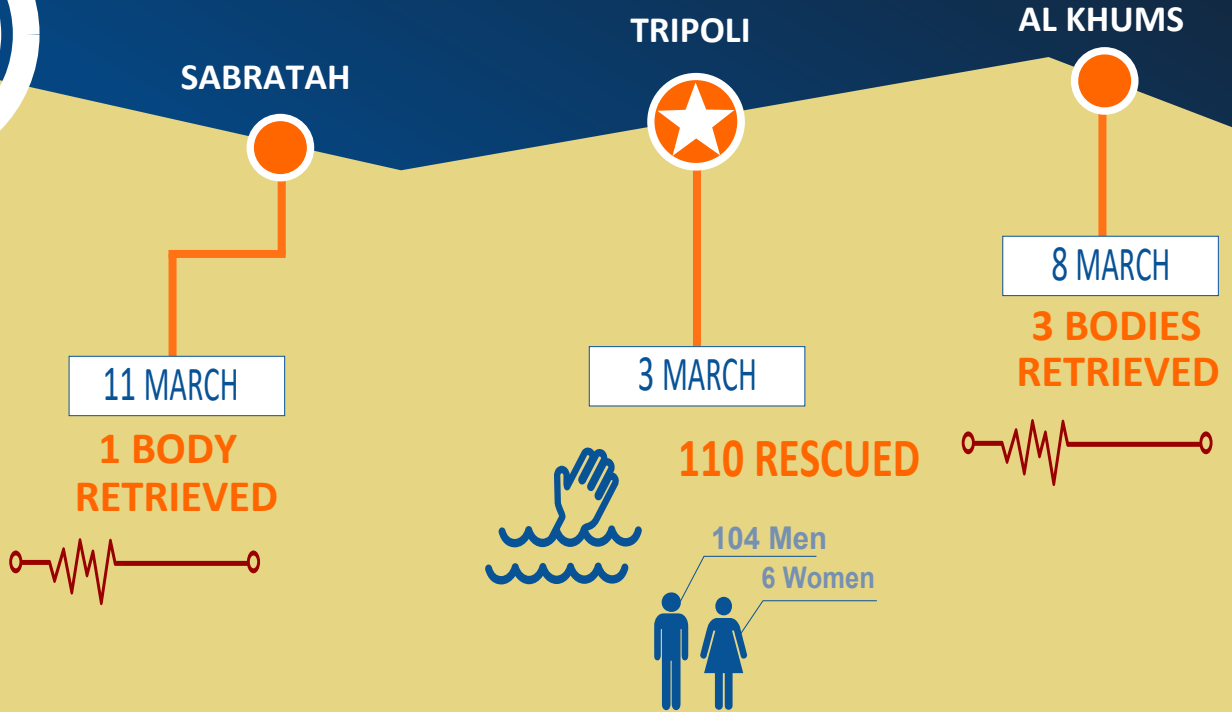

18,904 RESCUED
in 2016

2,645 RESCUED
in 2017

RESCUED & BODIES RETRIEVED IN 2016/2017

ITALY

In 2017,

15,852 ARRIVALS

were recorded by sea to Italy through the Central Mediterranean route

481 DEATHS

were recorded along the Central Mediterranean route in 2017

Disclaimer: Figures based on updates from Libyan Coast Guard, Libyan Coast Security, Libyan Red Crescent and other Implementing partners. DTM findings on migrants also include persons who originate from refugee producing countries. Figures on Maritime Incidents in Libya are estimates based on initial reports at the time of each incident, and are regularly updated as more information becomes available.