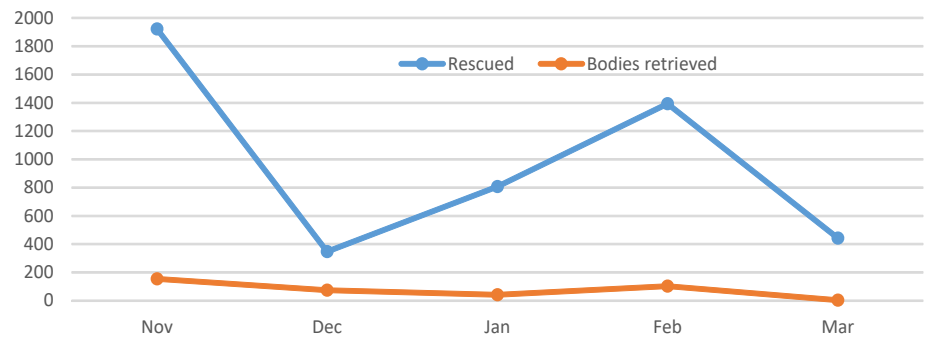

18,904 RESCUED
in 2016

2,645 RESCUED
in 2017

RESCUED & BODIES RETRIEVED IN 2016/2017

ITALY

In 2017,

15,852 ARRIVALS

were recorded by sea to Italy through the Central Mediterranean route

481 DEATHS

were recorded along the Central Mediterranean route in 2017

Disclaimer: Figures based on updates from Libyan Coast Guard, Libyan Coast Security, Libyan Red Crescent and other Implementing partners. DTM findings on migrants also include persons who originate from refugee producing countries. Figures on Maritime Incidents in Libya are estimates based on initial reports at the time of each incident, and are regularly updated as more information becomes available.