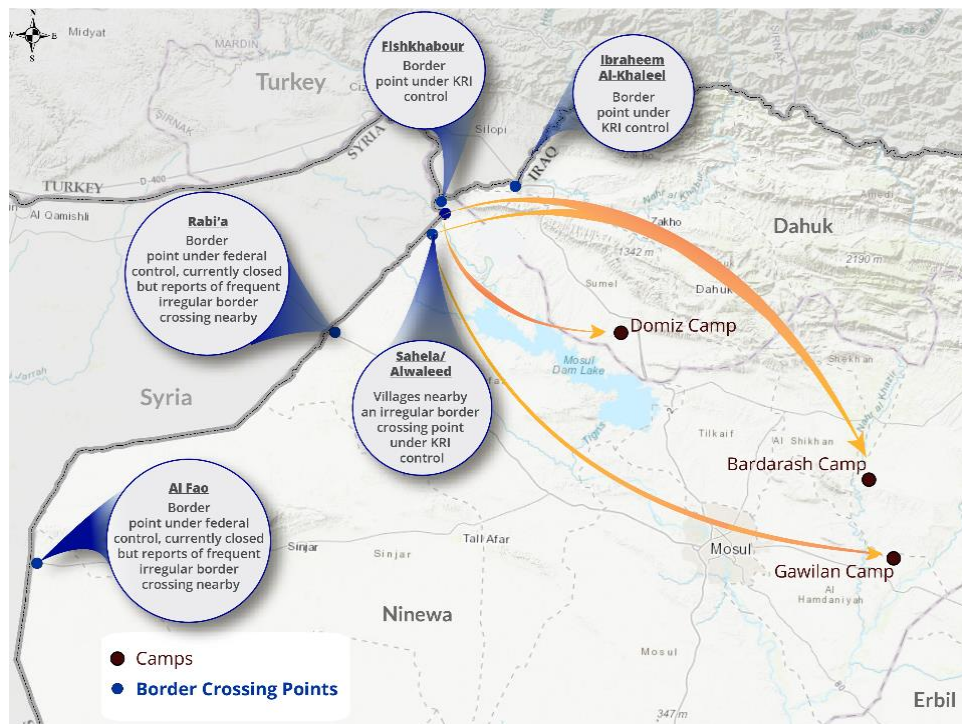

CONTEXT

Due to the latest crisis in Syria, DTM Iraq launched an emergency tracking tool on 14 October to monitor population fleeing the conflict and crossing into Iraq. The information presented here is collected by IOM at the relevant border points and covers all the displaced population.

SINCE OCT 14

TOTAL BORDER CROSSINGS:
12,511

TOTAL CAMP ARRIVALS:
11,385 to Bardarash camp
182 persons in Domiz camp
944 persons in Gawilan camp

29 OCT. DAILY UPDATE

- 273 individuals have crossed through the informal points nearby Sahela village on 29 Oct. This brings the total of individuals having crossed these points since 14 Oct. to 12,511 individuals.
- All arrivals were transported to Bardarash Camp by bus.

DAILY BORDER CROSSINGS
273

CAMP OF ARRIVAL
Bardarash
Camp

ENTRY POINTS USED
Sahela

Co-Funded by the European Union

© 2019 International Organization for Migration (IOM)

The information in this report is the result of data collected by IOM field teams and complements information provided by governmental and other entities in Iraq. IOM Iraq endeavors to keep this information as up to date and accurate as possible, but makes no claim —expressed or implied— on the completeness, accuracy and suitability of the information provided through this report. Names and boundaries on DTM information products do not imply official endorsement or acceptance by IOM.