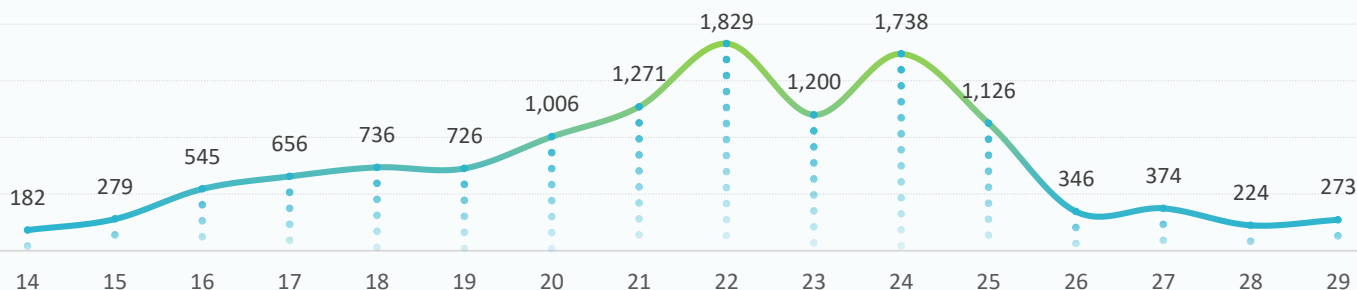

CONTEXT

Due to the latest crisis in Syria, DTM Iraq launched an emergency tracking tool on 14 October to monitor population fleeing the conflict and crossing into Iraq. The information presented here is collected by IOM at the relevant border points and covers all the displaced population.

SINCE OCT 14

TOTAL BORDER CROSSINGS:
12,511

TOTAL CAMP ARRIVALS:
11,385 to Bardarash camp
182 persons in Domiz camp
944 persons in Gawilan camp

29 OCT. DAILY UPDATE

- 273 individuals have crossed through the informal points nearby Sahela village on 29 Oct. This brings the total of individuals having crossed these points since 14 Oct. to 12,511 individuals.
- All arrivals were transported to Bardarash Camp by bus.