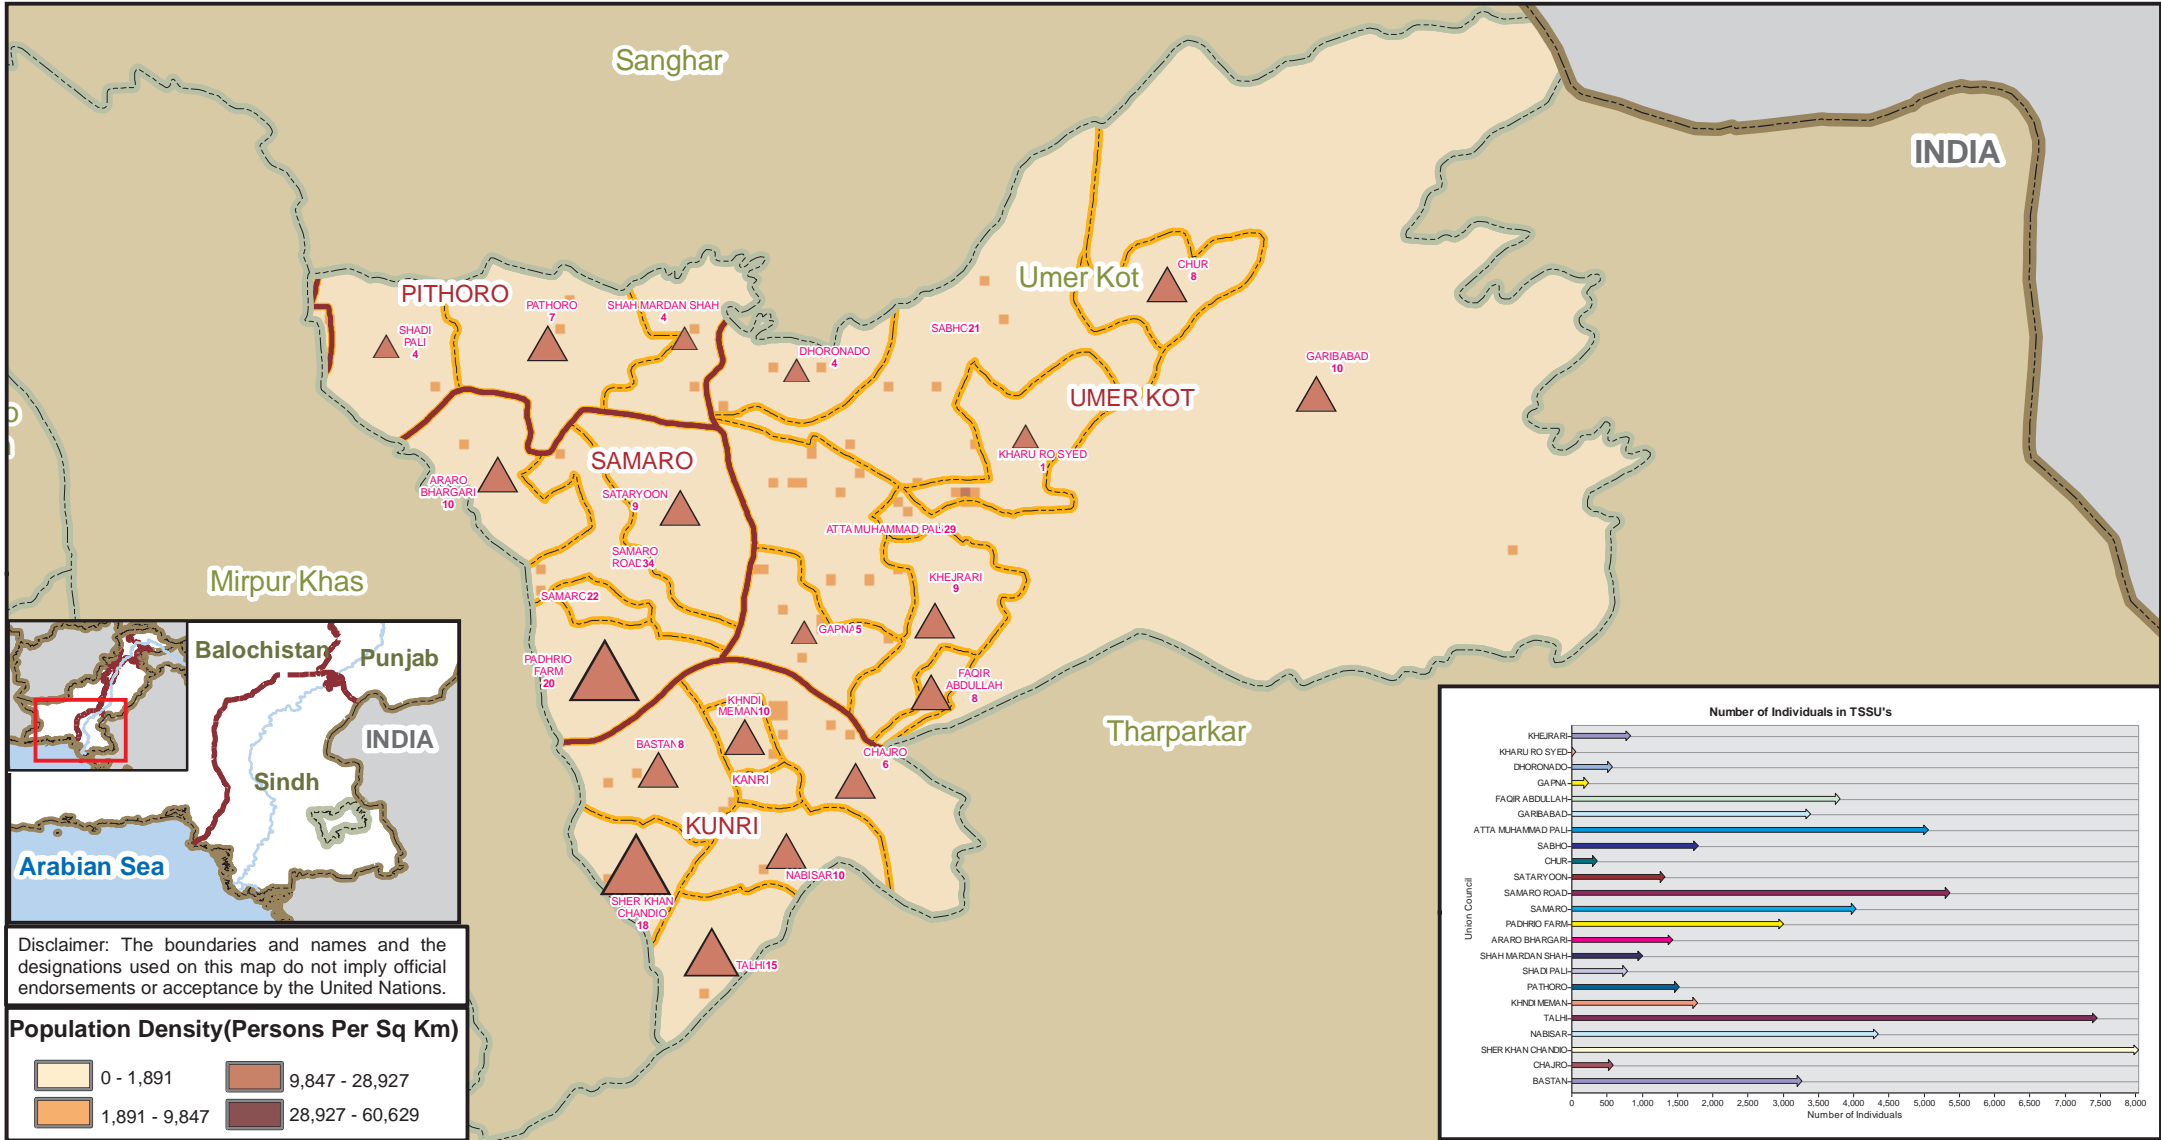

UMERKOT DISTRICT TEMPORARY SETTLEMENTS as of 14th December

Disclaimer: The boundaries and names and the designations used on this map do not imply official endorsements or acceptance by the United Nations.

Date Created: 04-Jan-2012
 Coord. System/Datum: Geographic/WGS84
 Map Num: LogCluster_PAK_049I_A4
 Glide Num: n/a
 maps@logcluster.org
 www.logcluster.org/ops/pak09a
 Logistics Cluster, Islamabad - Pakistan
 Data Sources: WFP, Logistics Cluster, GAUL, UNOCHA
 IDP Camps Data: IOM TSSU
 Union Council Data: WFP