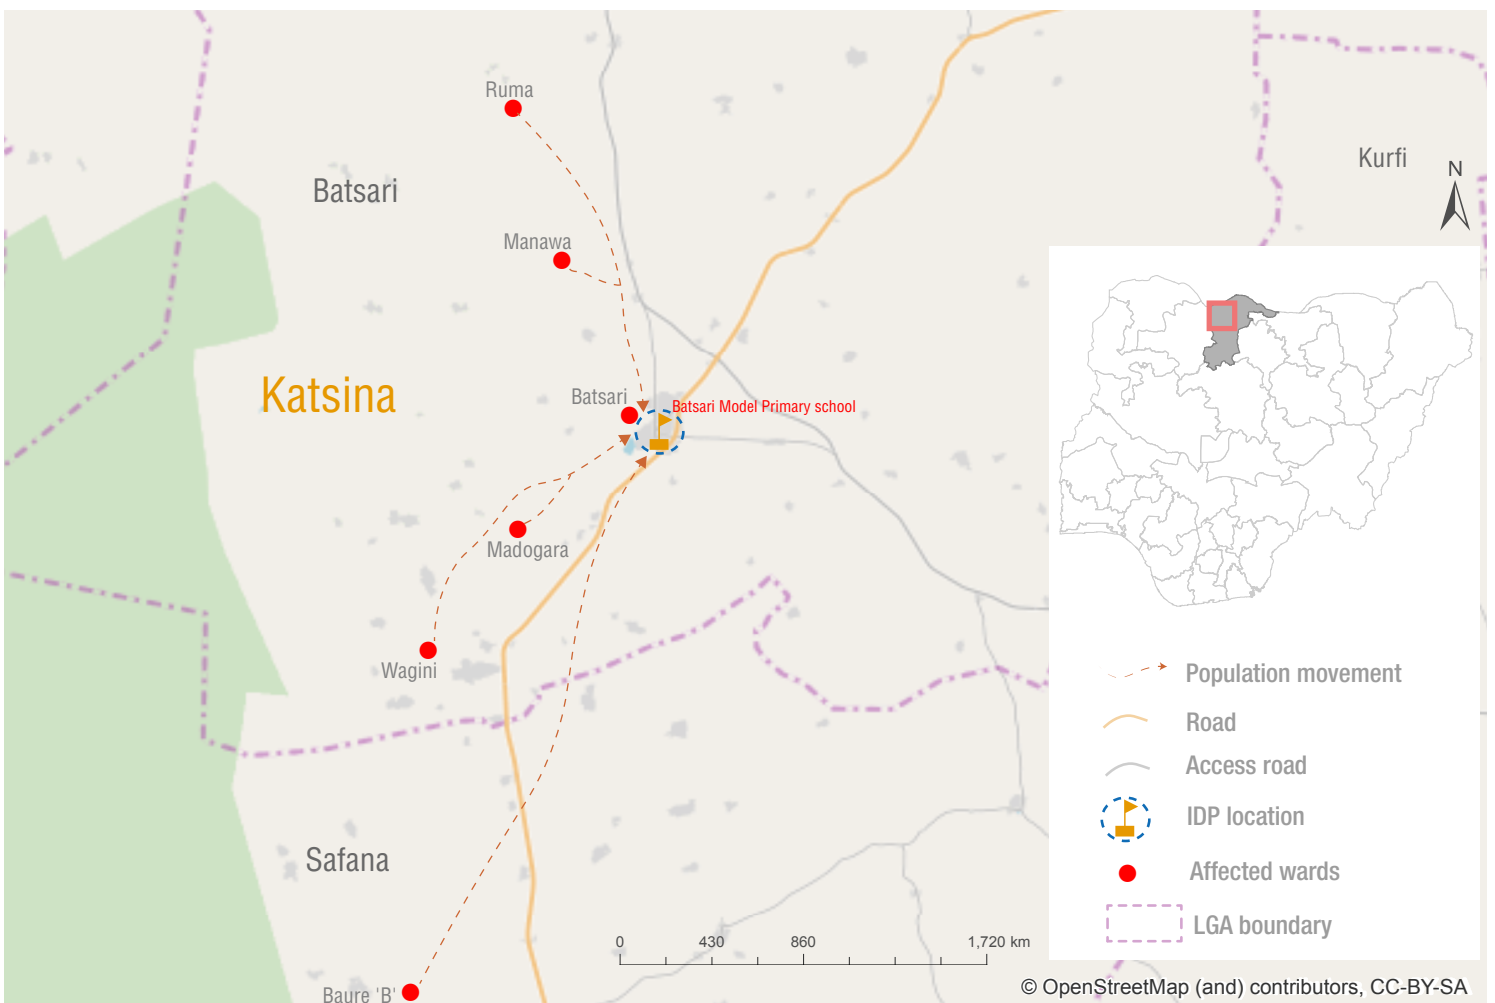

Batsari LGA (Local Government Area) Katsina State | 2 August 2019

9,021 individuals arrived at Batsari Government Model Primary School

Trigger:

Batsari Government Model Primary School in Batsari LGA of Katsina state has recorded population movements that require urgent humanitarian response.

The movements were reported to have been triggered by banditry hostilities in Wagini, Madogara, Manawa, Ruma and Batsari wards of Batsari LGA and Baure B ward of Safana LGA (all in Katsina state) at night on 30 July 2019. Over 10 villages were reported to have been affected by the hostilities with 8 casualties already recorded, 6 women were abducted and scores injured.

As of 2 August 2019, Batsari Government Model Primary School has received an estimated **9,021 individuals** from the aforementioned wards.

The maps in this report are for illustration purposes only. The depiction and use of boundaries, geographic names, and related data shown on maps and included in this report are not warranted to be error free nor do they imply judgment on the legal status of any territory, or any endorsement or acceptance of such boundaries by IOM