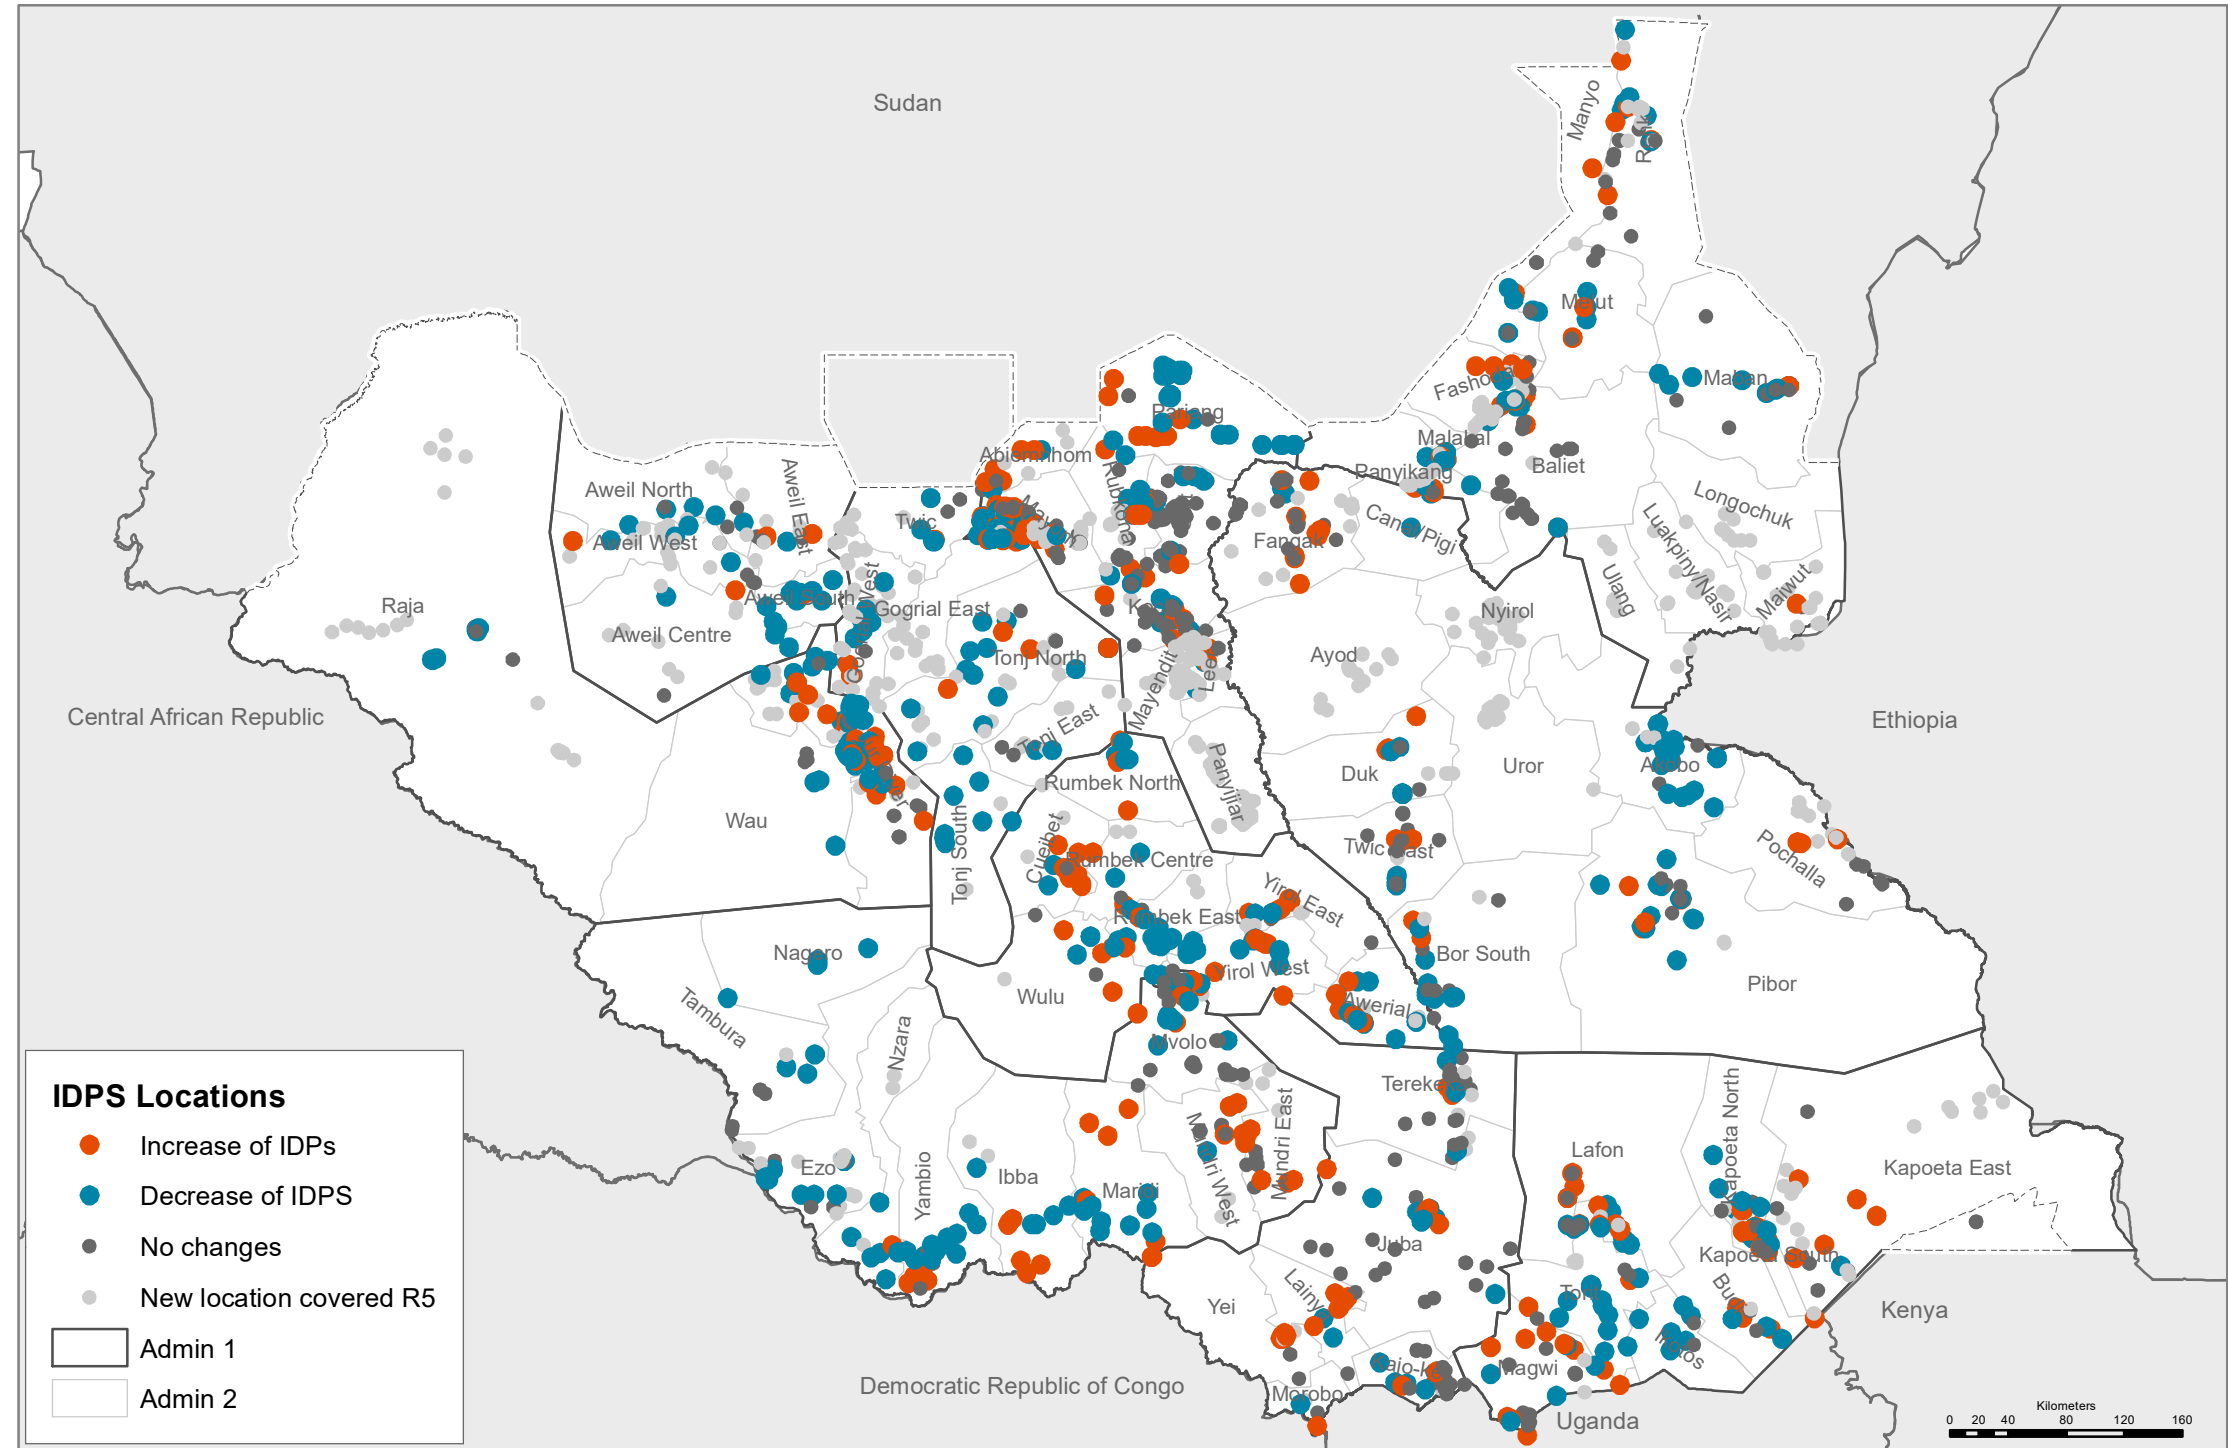

IDPS Locations: Comparissos R4 and R5

Displacement Tracking Matrix Mobility Tracking Round 5 SOUTH SUDAN

N Disclaimer: This map is for illustration purposes only. Names and boundaries on this map do not imply official dorsement or acceptance by IOM.

IDPS Locations

- Increase of IDPs
- Decrease of IDPS
- No changes
- New location covered R5

Admin 1
 Admin 2