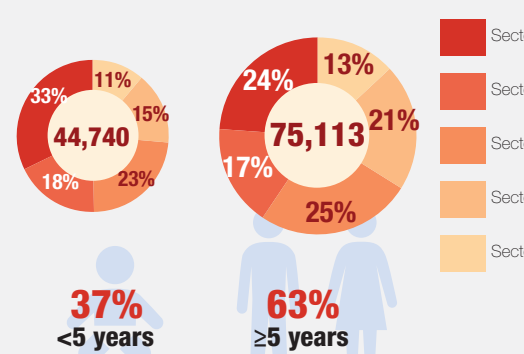

Overview

As of the 31st of December 2016, the total number of internally displaced persons (IDPs) in the UN Mission in South Sudan's Protection of Civilians (PoC) site in Bentiu was 119,853 individuals. The second round December 2016 population count was held in Bentiu PoC from the 29 to 31 December 2016. Compared to the previous count conducted in mid of December, the population increased from 118,378 individuals to 119,853 individuals.

Population Heat Map for Bentiu PoC

Population per Sector

SqM per Person

Population <5 and ≥5 years

Population living in communal shelters and tents

Male and Female Population breakdown

PoC Structures*

Population trend Dec 2015 - Nov 2016