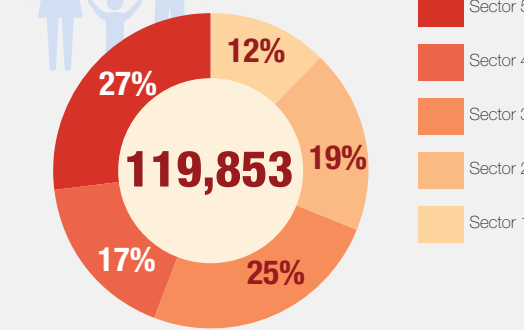

Overview

As of the 31st of December 2016, the total number of internally displaced persons (IDPs) in the UN Mission in South Sudan's Protection of Civilians (PoC) site in Bentiu was 119,853 individuals. The second round December 2016 population count was held in Bentiu PoC from the 29 to 31 December 2016. Compared to the previous count conducted in mid of December, the population increased from 118,378 individuals to 119,853 individuals.

Population Heat Map for Bentiu PoC

Population per Sector

SqM per Person

Population <5 and ≥5 years

Population living in communal shelters and tents

Male and Female Population breakdown

PoC Structures*

Population trend Dec 2015 - Nov 2016