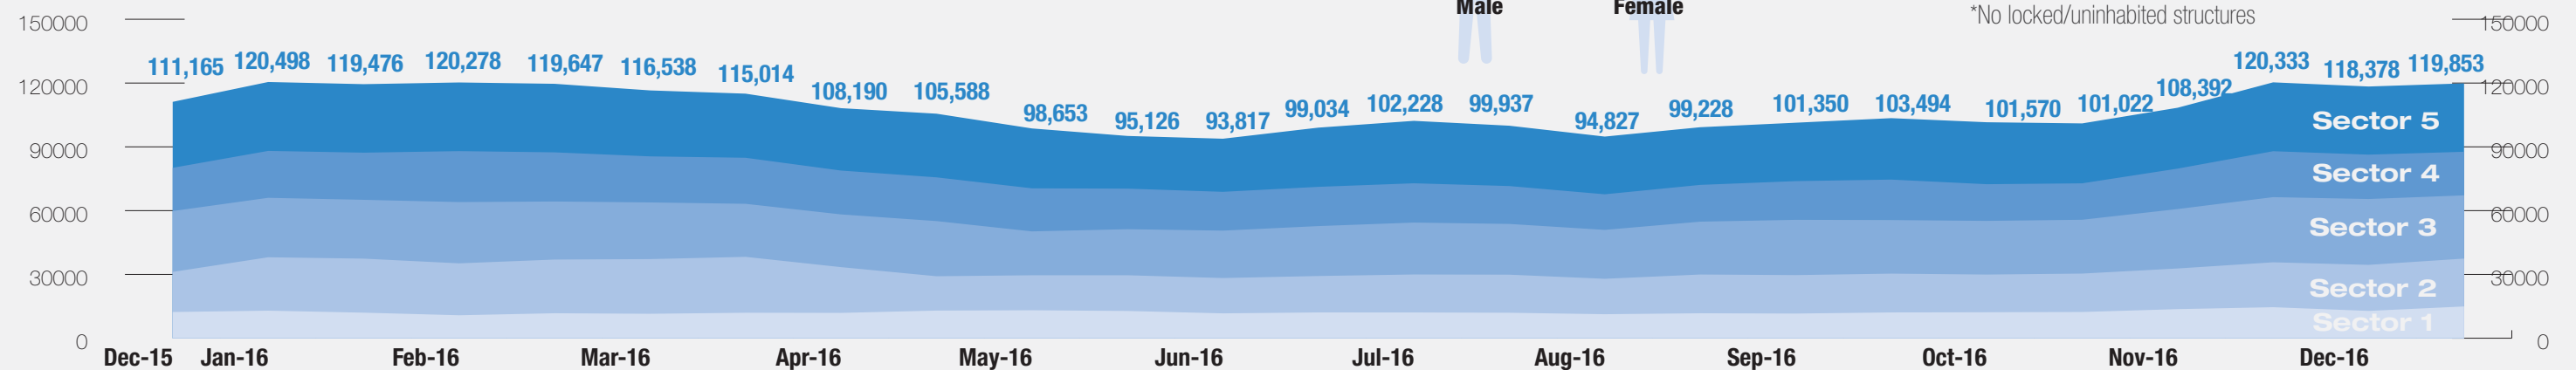

Overview

As of the 31st of December 2016, the total number of internally displaced persons (IDPs) in the UN Mission in South Sudan's Protection of Civilians (PoC) site in Bentiu was 119,853 individuals. The second round December 2016 population count was held in Bentiu PoC from the 29 to 31 December 2016. Compared to the previous count conducted in mid of December, the population increased from 118,378 individuals to 119,853 individuals.

Population Heat Map for Bentiu PoC

Population per Sector

SqM per Person

Population <5 and ≥5 years

Population living in communal shelters and tents

Male and Female Population breakdown

PoC Structures*

Population trend Dec 2015 - Nov 2016