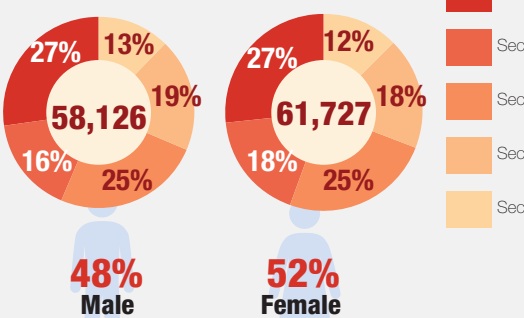

Overview

As of the 31st of December 2016, the total number of internally displaced persons (IDPs) in the UN Mission in South Sudan's Protection of Civilians (PoC) site in Bentiu was 119,853 individuals. The second round December 2016 population count was held in Bentiu PoC from the 29 to 31 December 2016. Compared to the previous count conducted in mid of December, the population increased from 118,378 individuals to 119,853 individuals.

Population Heat Map for Bentiu PoC

Population per Sector

SqM per Person

Population <5 and ≥5 years

Population living in communal shelters and tents

Male and Female Population breakdown

PoC Structures*

Population trend Dec 2015 - Nov 2016