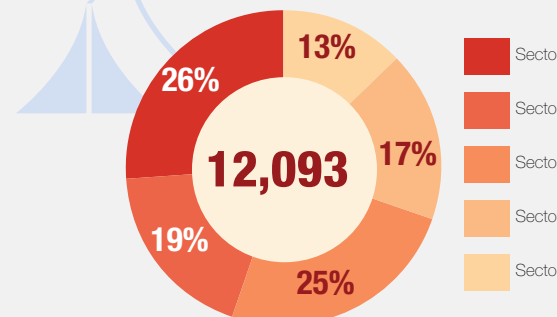

Overview

As of the 31st of December 2016, the total number of internally displaced persons (IDPs) in the UN Mission in South Sudan's Protection of Civilians (PoC) site in Bentiu was 119,853 individuals. The second round December 2016 population count was held in Bentiu PoC from the 29 to 31 December 2016. Compared to the previous count conducted in mid of December, the population increased from 118,378 individuals to 119,853 individuals.

Population Heat Map for Bentiu PoC

Population per Sector

SqM per Person

Population <5 and ≥5 years

Population living in communal shelters and tents

Male and Female Population breakdown

PoC Structures*

Population trend Dec 2015 - Nov 2016