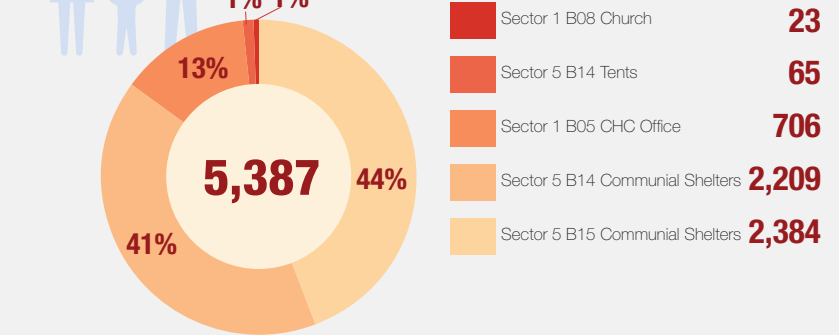

Overview

As of the 31st of December 2016, the total number of internally displaced persons (IDPs) in the UN Mission in South Sudan's Protection of Civilians (PoC) site in Bentiu was 119,853 individuals. The second round December 2016 population count was held in Bentiu PoC from the 29 to 31 December 2016. Compared to the previous count conducted in mid of December, the population increased from 118,378 individuals to 119,853 individuals.

Population Heat Map for Bentiu PoC

Population per Sector

SqM per Person

Population <5 and ≥5 years

Population living in communal shelters and tents

Male and Female Population breakdown

PoC Structures*

Population trend Dec 2015 - Nov 2016