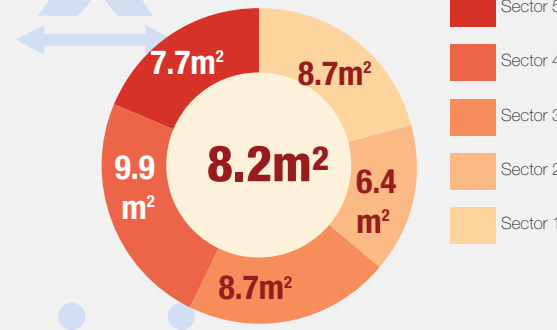

Overview

As of the 31st of December 2016, the total number of internally displaced persons (IDPs) in the UN Mission in South Sudan's Protection of Civilians (PoC) site in Bentiu was 119,853 individuals. The second round December 2016 population count was held in Bentiu PoC from the 29 to 31 December 2016. Compared to the previous count conducted in mid of December, the population increased from 118,378 individuals to 119,853 individuals.

Population Heat Map for Bentiu PoC

Population per Sector

SqM per Person

Population <5 and ≥5 years

Population living in communal shelters and tents

Male and Female Population breakdown

PoC Structures*

Population trend Dec 2015 - Nov 2016