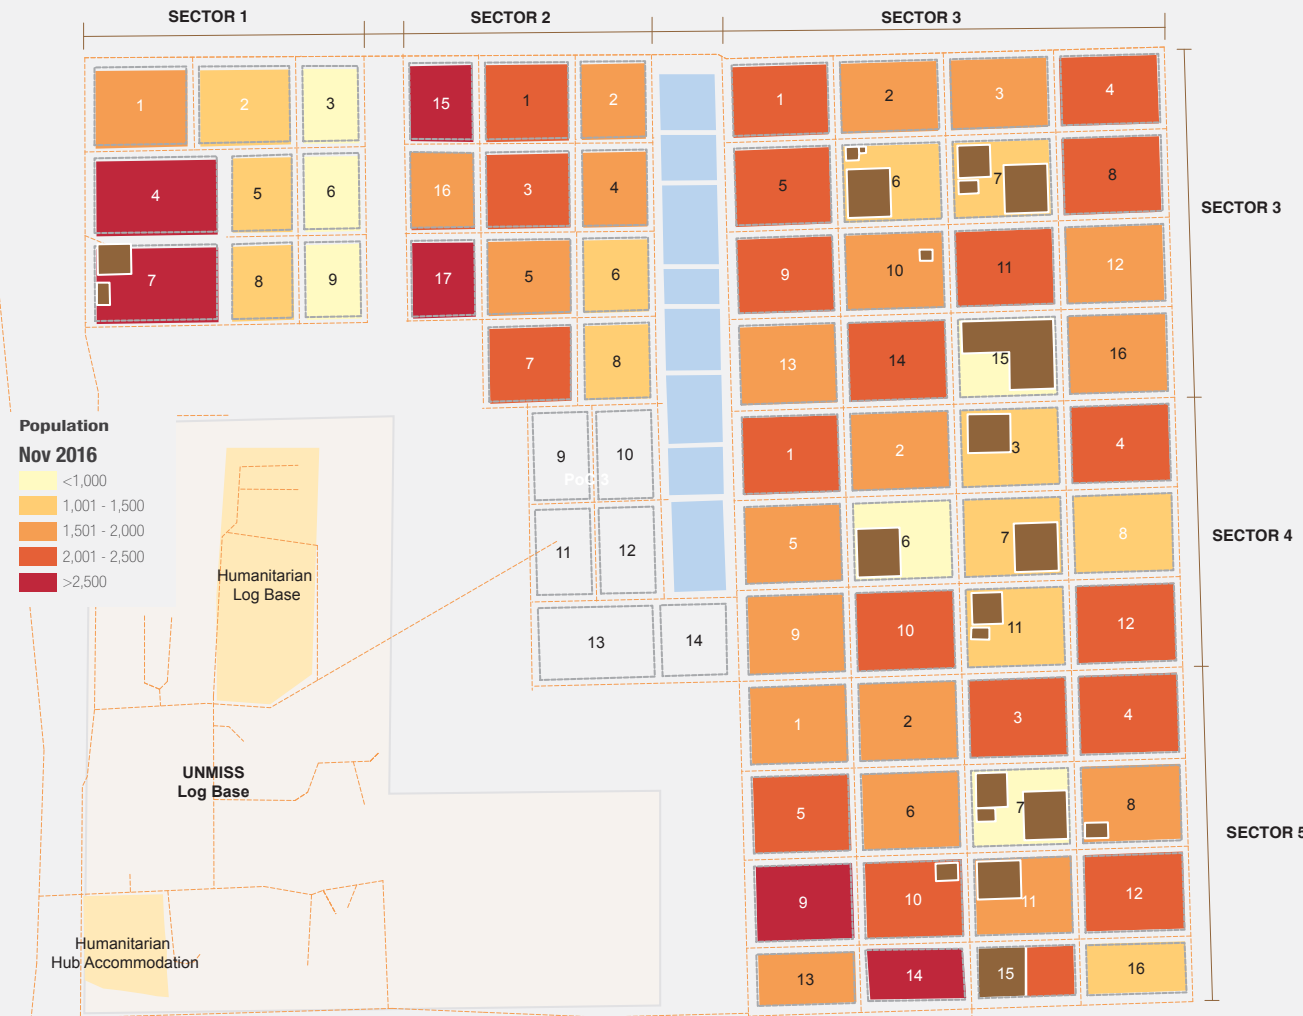

Overview

As of the 31st of December 2016, the total number of internally displaced persons (IDPs) in the UN Mission in South Sudan's Protection of Civilians (PoC) site in Bentiu was 119,853 individuals. The second round December 2016 population count was held in Bentiu PoC from the 29 to 31 December 2016. Compared to the previous count conducted in mid of December, the population increased from 118,378 individuals to 119,853 individuals.

Population Heat Map for Bentiu PoC

Population per Sector

SqM per Person

Population <5 and ≥5 years

Population living in communal shelters and tents

Male and Female Population breakdown

PoC Structures*

Population trend Dec 2015 - Nov 2016