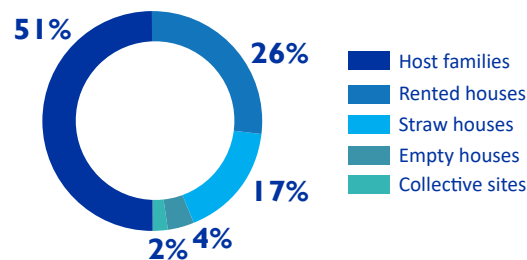

ACCOMMODATION TYPES