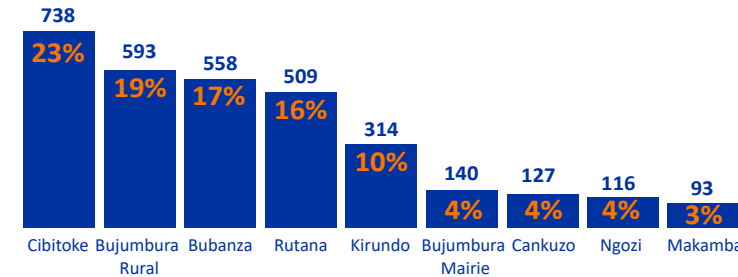

NATURAL DISASTER DISPLACEMENTS BY PROVINCE*

*Displacement since March 15, 2019 in provinces where at least 93 persons were displaced