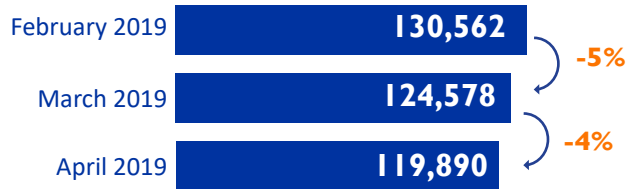

119,890 IDPs*
26,725 Displaced Households

*Internally Displaced Persons

DISPLACEMENT TRENDS

Number of IDPs present in Burundi

PROVINCES OF ORIGIN

DISPLACEMENT REASONS

PERIODS OF DISPLACEMENT BY DISPLACEMENT REASON*