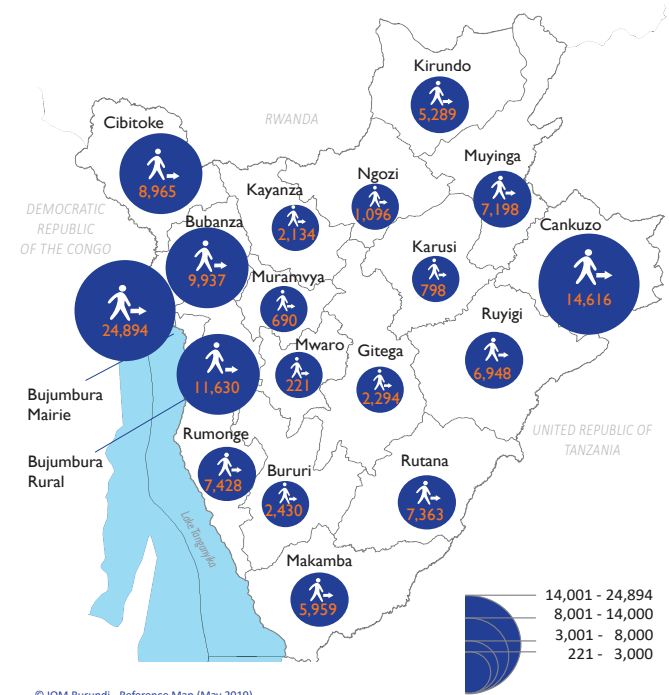

119,890 IDPs*
26,725 Displaced Households

*Internally Displaced Persons

DISPLACEMENT TRENDS

Number of IDPs present in Burundi

PROVINCES OF ORIGIN

DISPLACEMENT REASONS

PERIODS OF DISPLACEMENT BY DISPLACEMENT REASON*

PRESENCE OF IDPs BY PROVINCE

© IOM Burundi - Reference Map (May 2019)
This map is for illustration purposes only. Names and boundaries on this map do not imply official endorsement or acceptance by IOM. Source: IOM, IGBU

ACCOMMODATION TYPES

NATURAL DISASTER DISPLACEMENTS BY PROVINCE*

*Displacement since March 15, 2019 in provinces where at least 93 persons were displaced