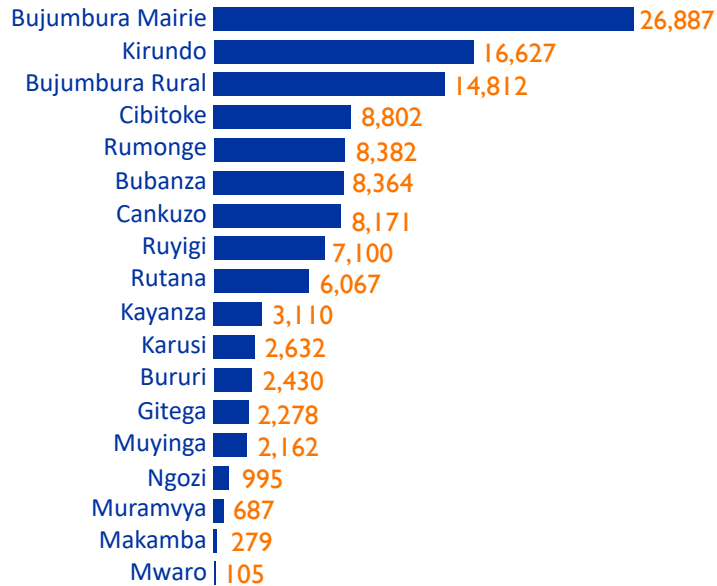

119,890 IDPs*
26,725 Displaced Households

*Internally Displaced Persons

DISPLACEMENT TRENDS

Number of IDPs present in Burundi

PROVINCES OF ORIGIN

DISPLACEMENT REASONS

PERIODS OF DISPLACEMENT BY DISPLACEMENT REASON*