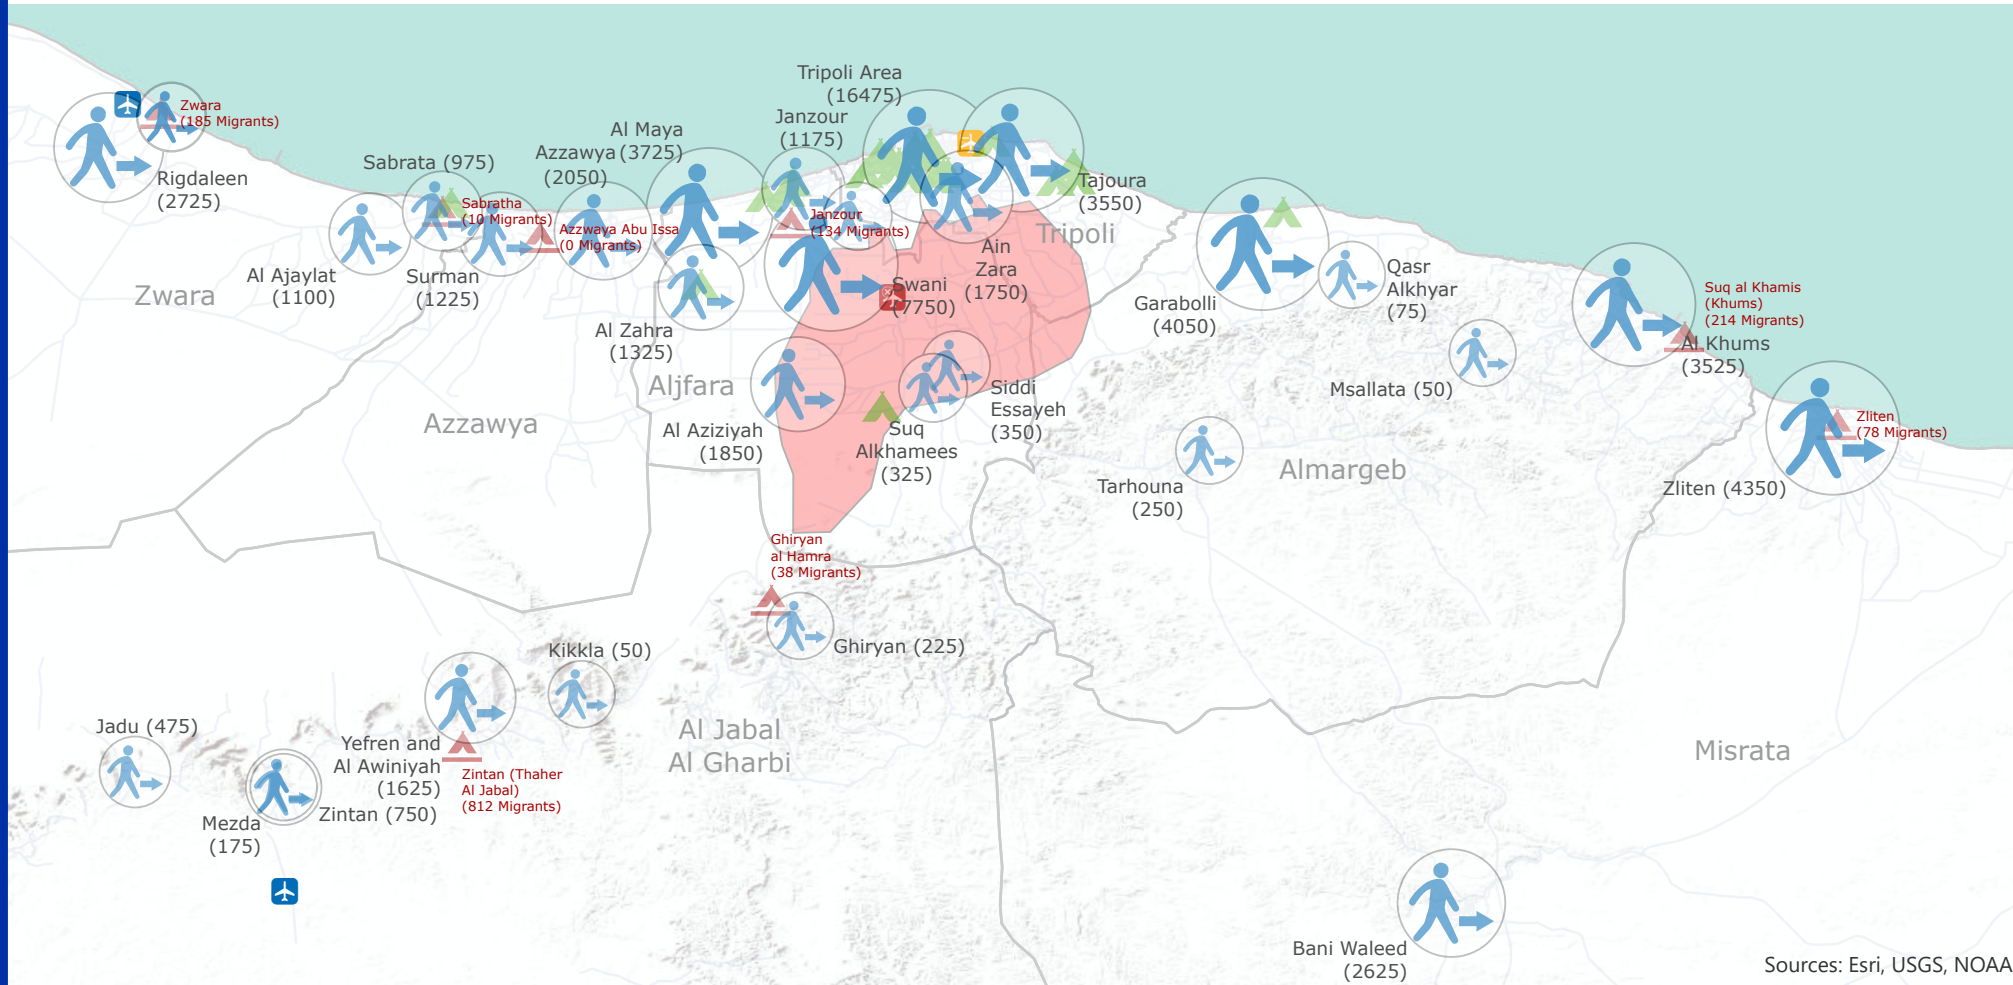

69,625

INTERNALLY DISPLACED PERSONS

SINCE 04 APRIL 2019

5,275

MIGRANTS IN DETENTION

- Internally Displaced Persons (IDPs)
- Collective IDP shelters
- DCIM Detention Centers
- Areas in proximity of armed conflict
- Airports (operational)
- Airports (not operational)
- Airports (affected by conflict)
- Mantika

The designations employed and the presentation of material on this map do not imply the expression of any opinion whatsoever on the part of the United Nations (and IOM) concerning the legal status of any country, territory, city or area or its authorities, or concerning the delimitation of its frontiers or boundaries.