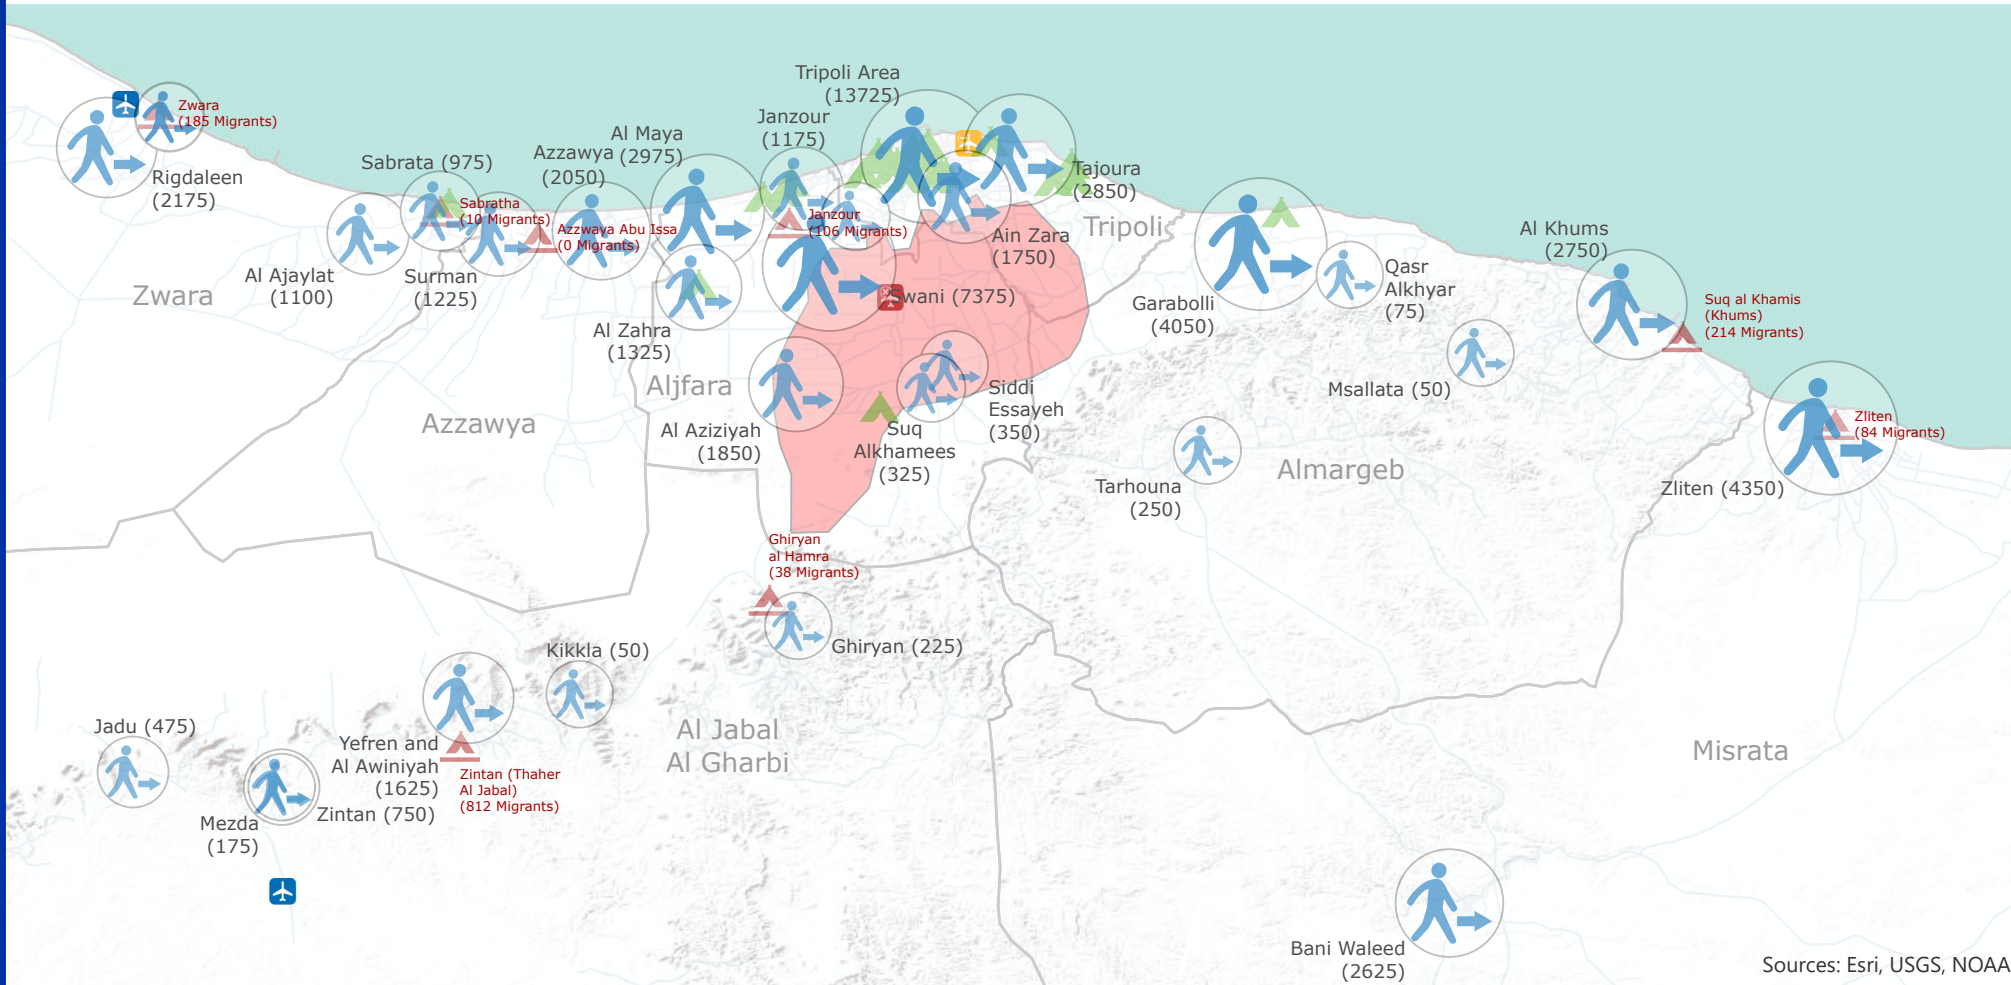

63,725

INTERNALLY DISPLACED PERSONS

SINCE 04 APRIL 2019

5,244

MIGRANTS IN DETENTION

- Internally Displaced Persons (IDPs)
- Collective IDP shelters
- DCIM Detention Centers
- Areas in proximity of armed conflict
- Mantika
- Airports (operational)
- Airports (not operational)
- Airports (affected by conflict)

The designations employed and the presentation of material on this map do not imply the expression of any opinion whatsoever on the part of the United Nations (and IOM) concerning the legal status of any country, territory, city or area or its authorities, or concerning the delimitation of its frontiers or boundaries.

Sources: Esri, USGS, NOAA