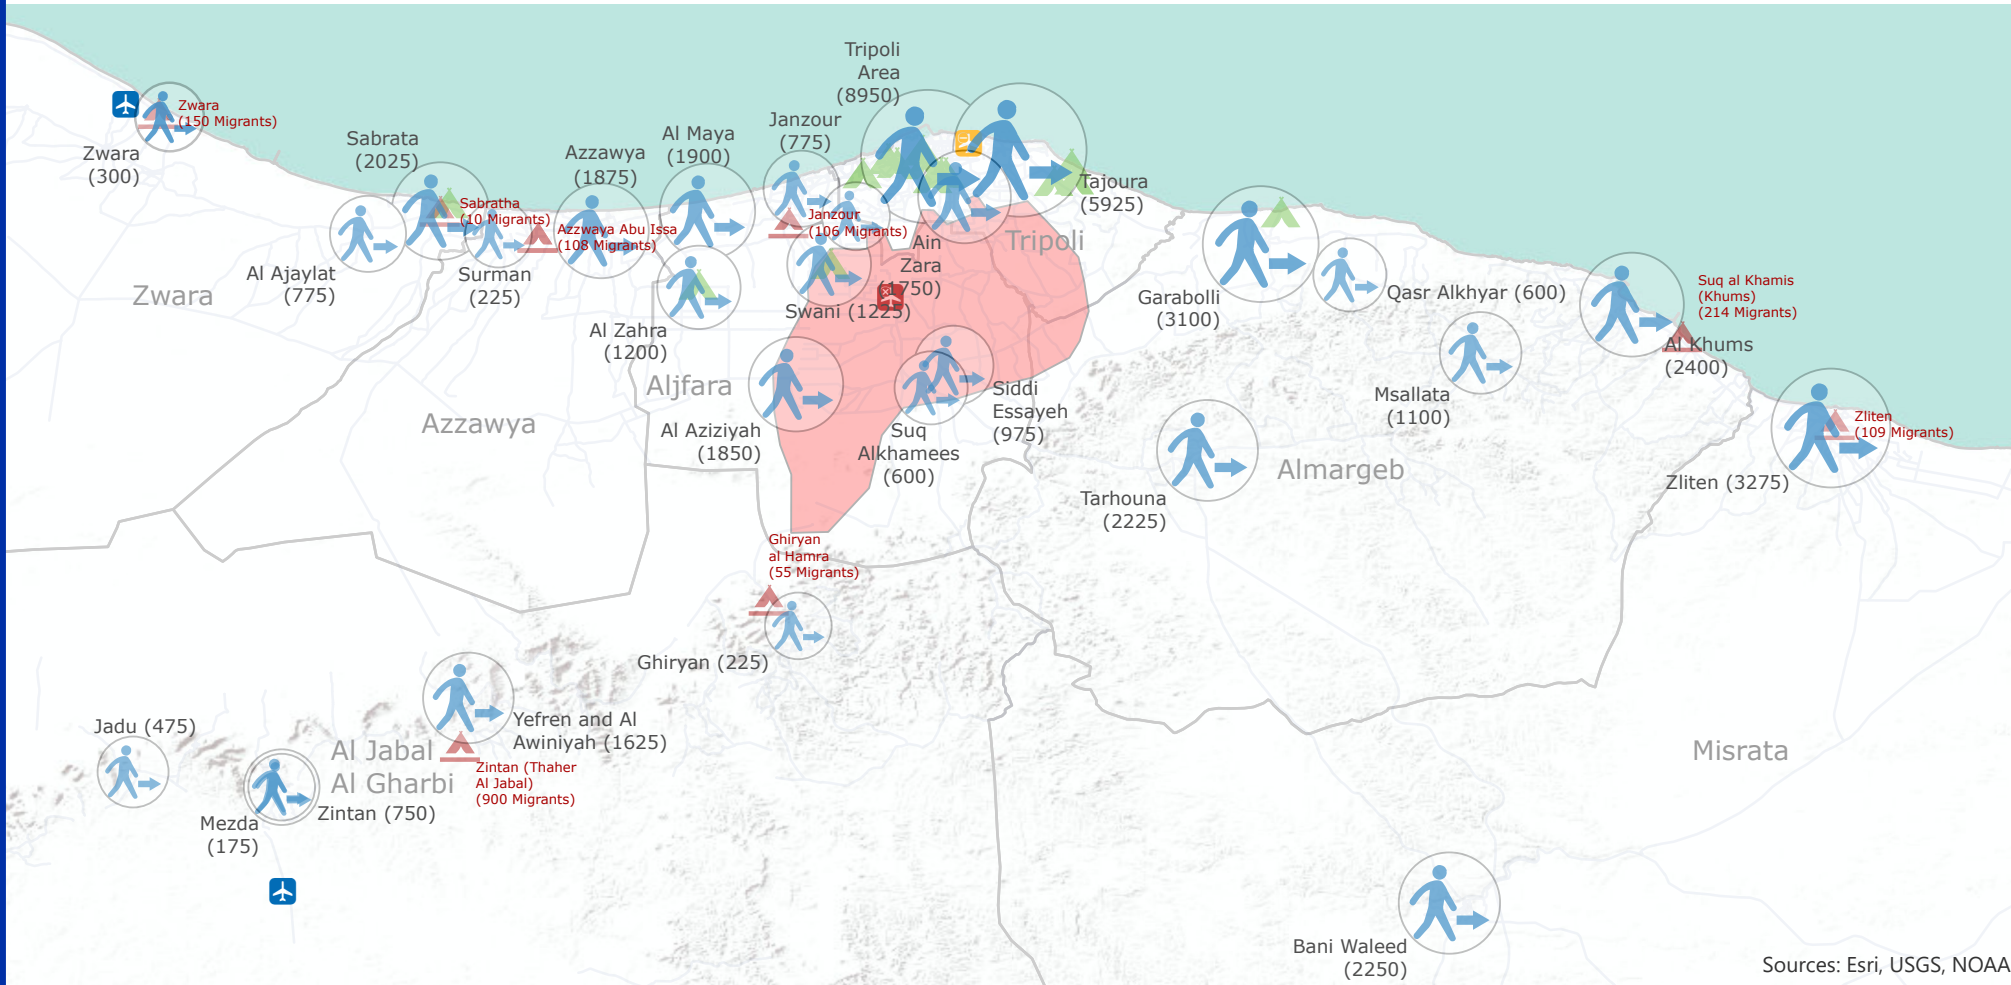

50,550

INTERNALLY DISPLACED PERSONS

SINCE 04 APRIL 2019

5,913

MIGRANTS IN DETENTION

- Internally Displaced Persons (IDPs)
- Collective IDP shelters
- DCIM Detention Centers
- Areas in proximity of armed conflict
- Airports (operational)
- Airports (not operational)
- Airports (affected by conflict)
- Mantika

The designations employed and the presentation of material on this map do not imply the expression of any opinion whatsoever on the part of the United Nations (and IOM) concerning the legal status of any country, territory, city or area or its authorities, or concerning the delimitation of its frontiers or boundaries.

Sources: Esri, USGS, NOAA