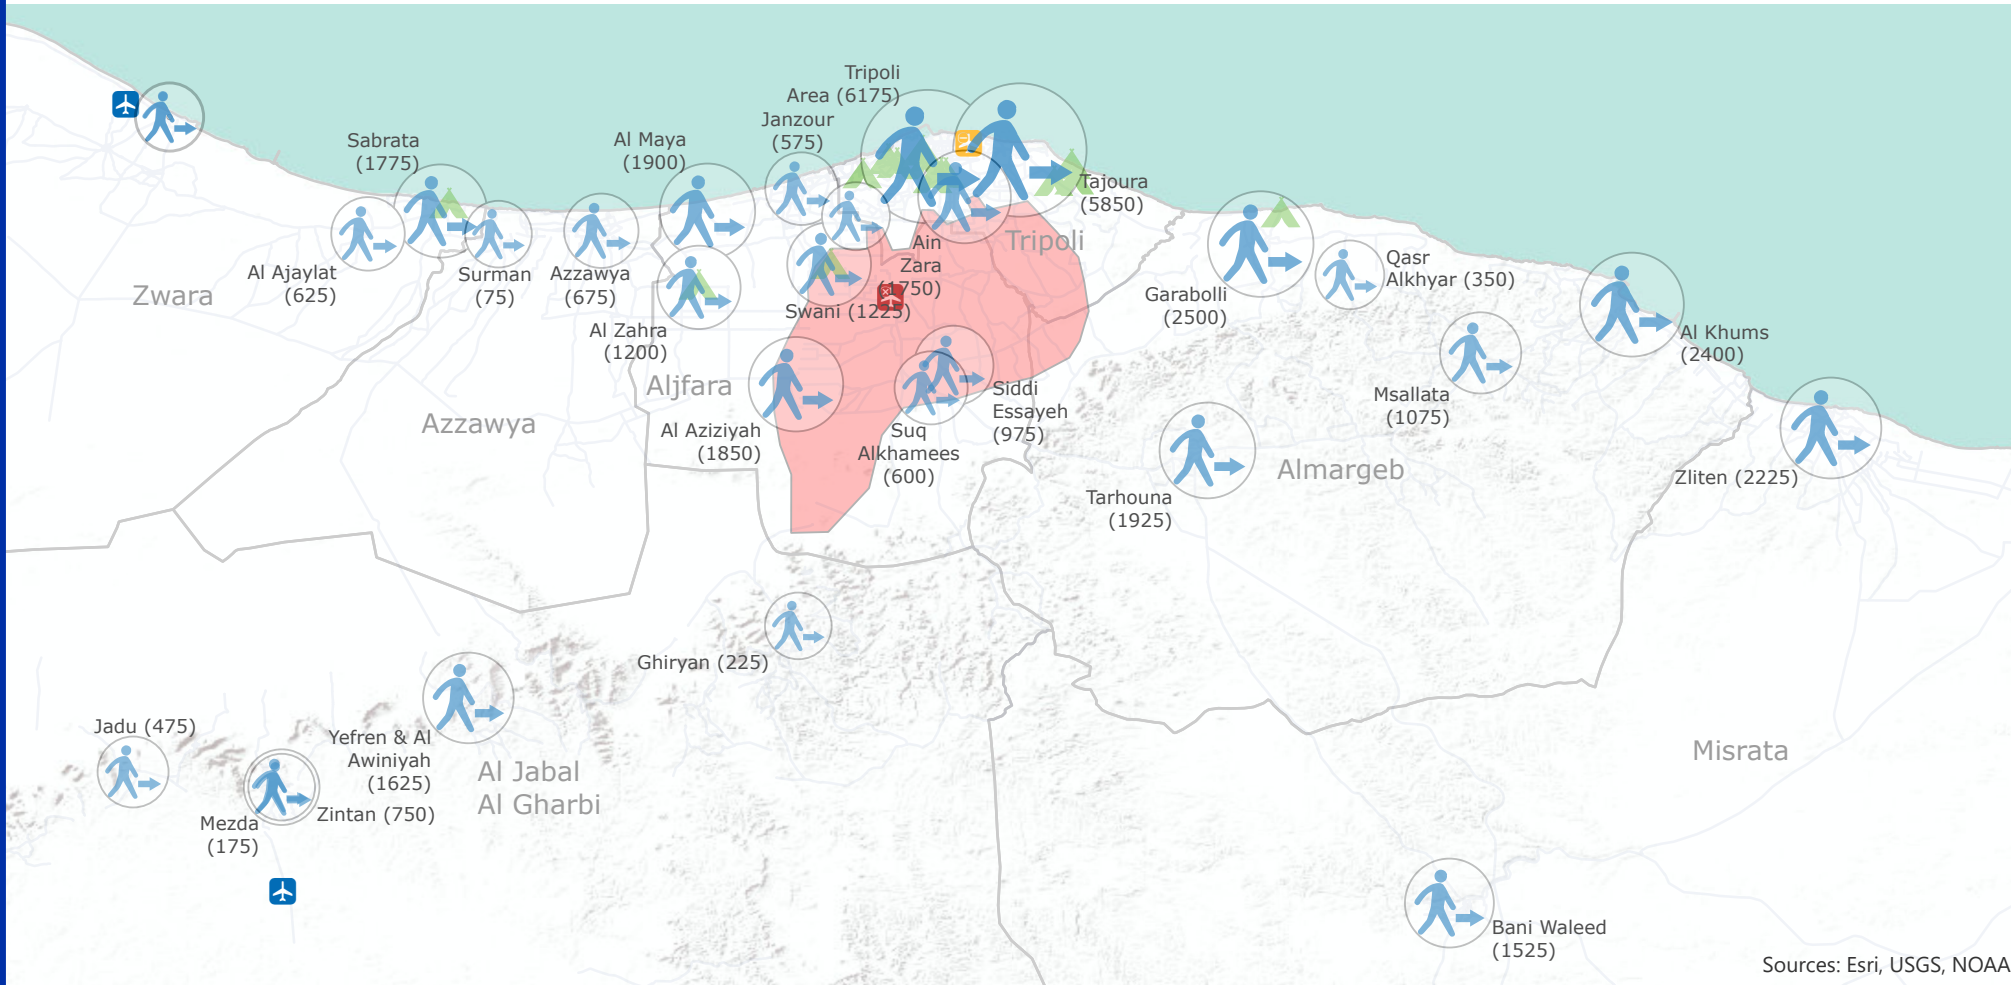

41,925

INTERNALLY DISPLACED PERSONS

SINCE 04 APRIL 2019

5,967

MIGRANTS IN DETENTION

- Internally Displaced Persons (IDPs)
- Collective IDP shelters
- DCIM Detention Centers
- Areas in proximity of armed conflict
- Airports (operational)
- Airports (not operational)
- Airports (affected by conflict)
- Mantika

0 10 20 Kilometers

Sources: Esri, USGS, NOAA

Sources: Esri, USGS, NOAA

The designations employed and the presentation of material on this map do not imply the expression of any opinion whatsoever on the part of the United Nations (and IOM) concerning the legal status of any country, territory, city or area or its authorities, or concerning the delimitation of its frontiers or boundaries.

DTM