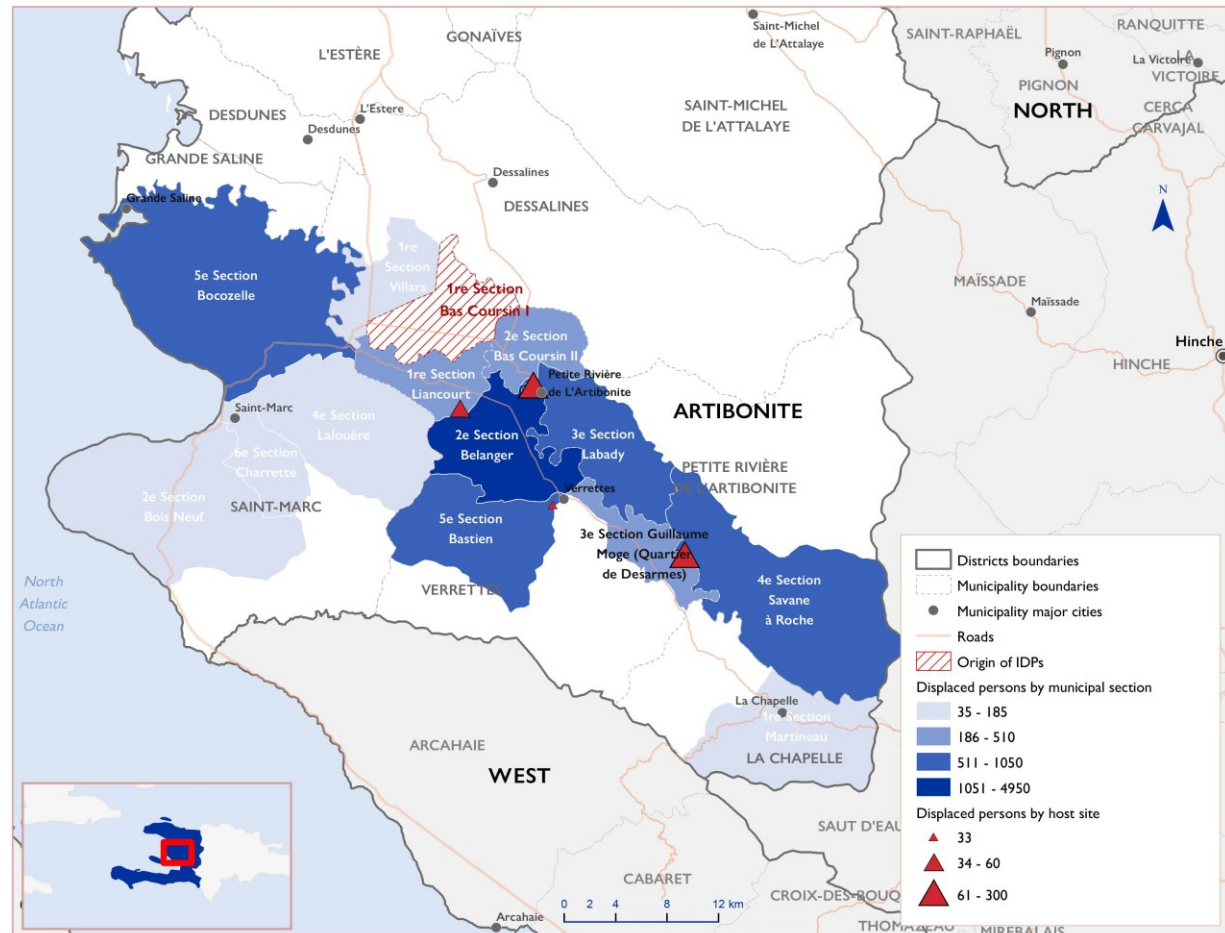

This information was collected following displacements caused by armed attacks that occurred on 10 December in the municipality of Petite rivière de l'Artibonite, precisely in its 1st communal section of Bas Coursin. A total of 10,606 people (2,406 households) were displaced, most of whom (64%) fled to the municipality of Verrettes. The vast majority (95%) found refuge with relatives in host families, while 5% in 4 newly created sites.

Origins and host locations of displaced persons

Demography

2,406 Displaced Households

10,606 Displaced Individuals

95%
of displaced individuals took
refuge with host families

5%
in sites

4 newly created sites hosting 578 persons

Host community of displaced persons (% of IDPs)

See more details on the next page

Sites accommodating displaced individuals affected by these incidents

Department	Municipality	Communal section	Site name	Households	Individuals
Artibonite	Petite Rivière de l'Artibonite	2e Section Bas Coursin II	Place de la Solidarité	60	300
Artibonite	Petite Rivière de l'Artibonite	4e Section Savane à Roche	Dlo Chaud	52	185
Artibonite	Verrettes	1re Section Liancourt	Assemblée des Saints	20	60
Artibonite	Verrettes	5e Section Bastien	Parc Michelet Destinoble	8	33
				140	578