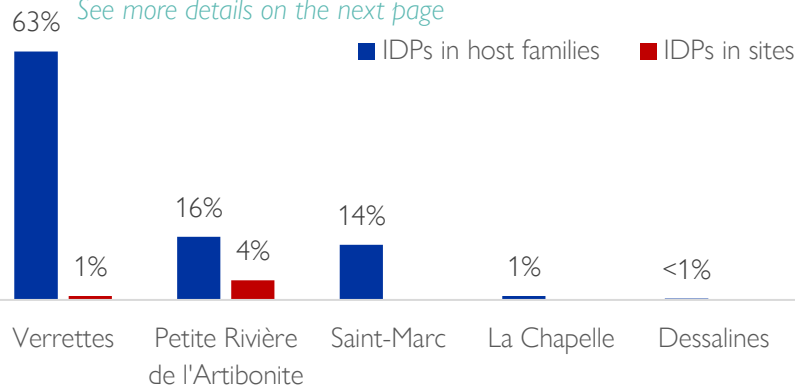

This information was collected following displacements caused by armed attacks that occurred on 10 December in the municipality of Petite rivière de l'Artibonite, precisely in its 1st communal section of Bas Coursin. A total of 10,606 people (2,406 households) were displaced, most of whom (64%) fled to the municipality of Verrettes. The vast majority (95%) found refuge with relatives in host families, while 5% in 4 newly created sites.

Origins and host locations of displaced persons

Demography

2,406 Displaced Households

10,606 Displaced Individuals

95%
of displaced individuals took
refuge with host families

5%
in sites

4 newly created sites hosting 578 persons

Host community of displaced persons (% of IDPs)

See more details on the next page

Sites accommodating displaced individuals affected by these incidents

Department	Municipality	Communal section	Site name	Households	Individuals
Artibonite	Petite Rivière de l'Artibonite	2e Section Bas Coursin II	Place de la Solidarité	60	300
Artibonite	Petite Rivière de l'Artibonite	4e Section Savane à Roche	Dlo Chaud	52	185
Artibonite	Verrettes	1re Section Liancourt	Assemblée des Saints	20	60
Artibonite	Verrettes	5e Section Bastien	Parc Michelet Destinoble	8	33
				140	578