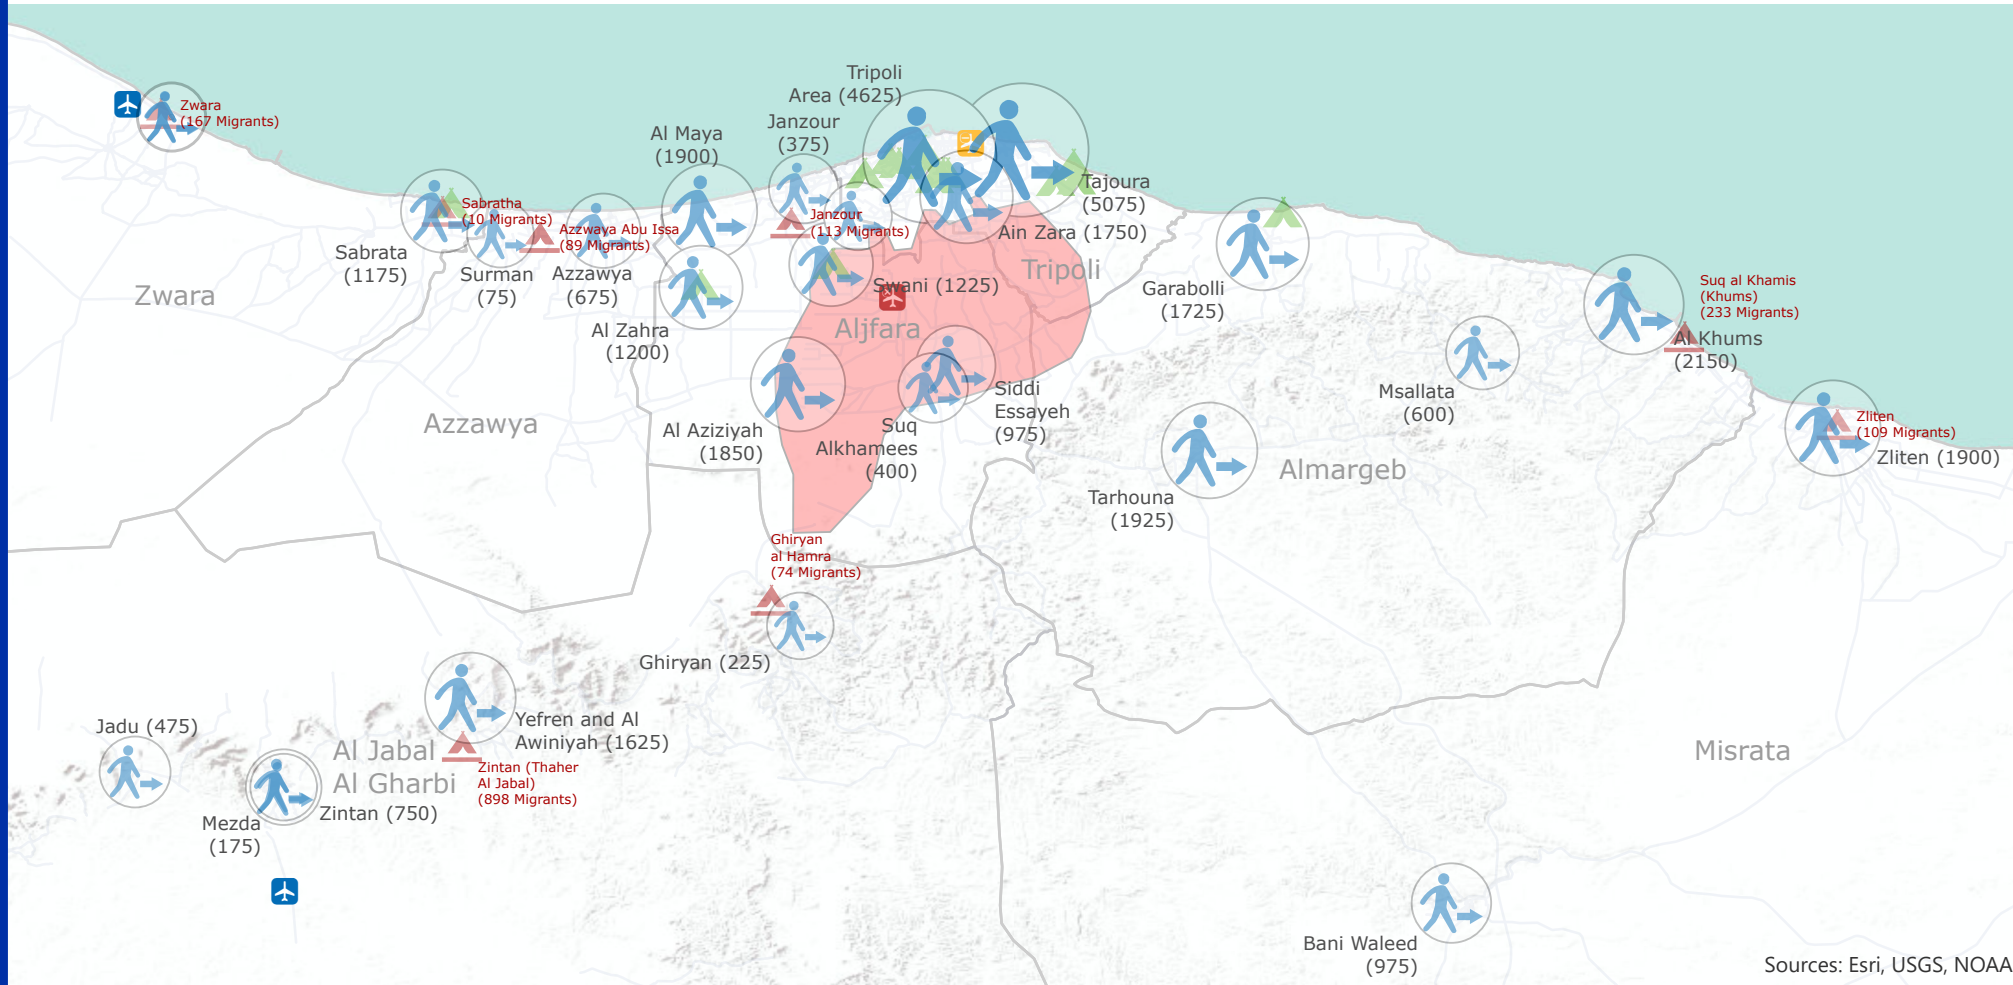

34,975

NEW INTERNALLY DISPLACED PERSONS

SINCE 04 APRIL 2019

6,127

MIGRANTS IN DETENTION

- Internally Displaced Persons (IDPs)
- Collective IDP shelters
- DCIM Detention Centers
- Areas in proximity of armed conflict
- Airports (operational)
- Airports (not operational)
- Mantika

The designations employed and the presentation of material on this map do not imply the expression of any opinion whatsoever on the part of the United Nations (and IOM) concerning the legal status of any country, territory, city or area or its authorities, or concerning the delimitation of its frontiers or boundaries.