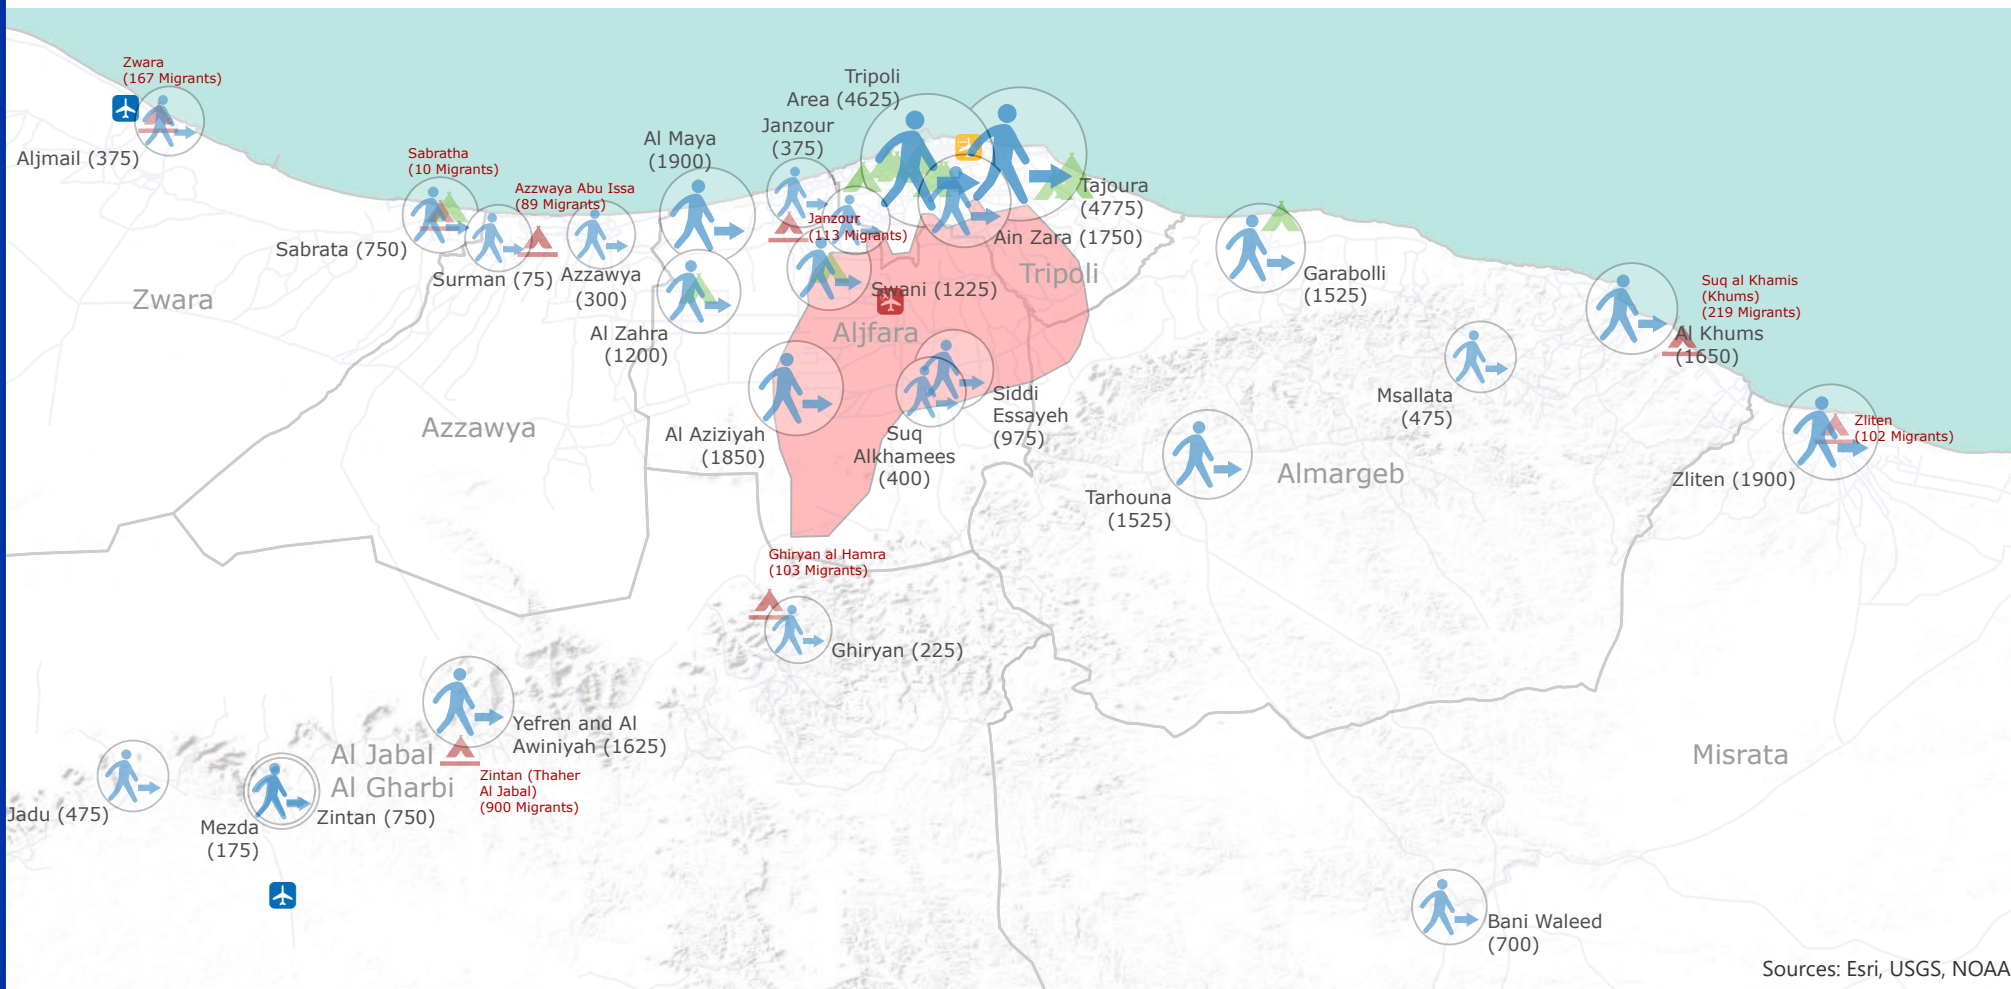

32,125

NEW INTERNALLY DISPLACED PERSONS

SINCE 05 APRIL 2019

6,172

MIGRANTS IN DETENTION

- Internally Displaced Persons (IDPs)
- Collective IDP shelters
- DCIM Detention Centers
- Areas in proximity of armed conflict
- Airports (operational)
- Airports (not operational)
- Mantika

0 10 20 Kilometers

Sources: Esri, USGS, NOAA

Sources: Esri, USGS, NOAA

The designations employed and the presentation of material on this map do not imply the expression of any opinion whatsoever on the part of the United Nations (and IOM) concerning the legal status of any country, territory, city or area or its authorities, or concerning the delimitation of its frontiers or boundaries.