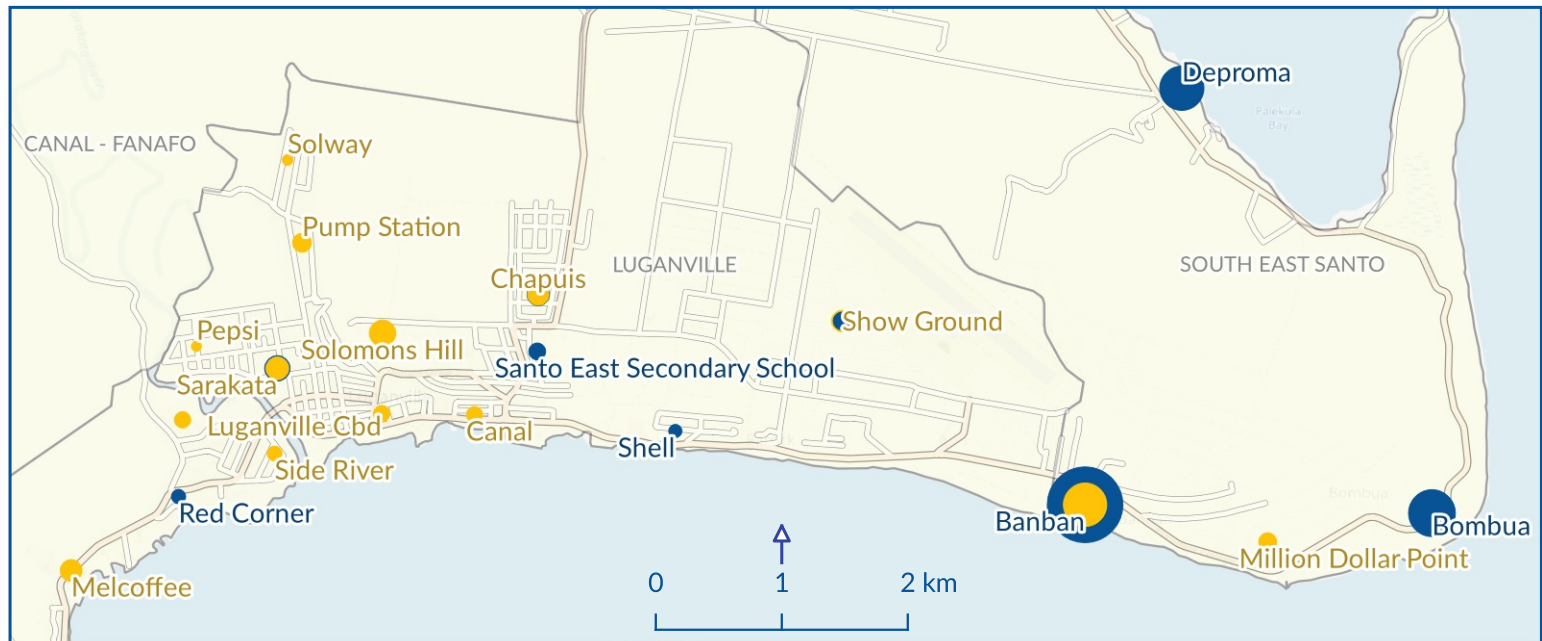

DTM Round 4 Evacuee Locations in Sanma (February 2019)

Data Sources: Administrative division: Humanitarian Data Exchange, Evacuee sites: DTM, Roads: OpenStreetMap
 Contact: dtmvanuatu@iom.int

This map shows locations in Sanma where Ambaeans have purchased land for long-term use. Some locations have a mix of Ambaeans living on purchased land and being hosted by local communities, for example Banban or Show Ground. These locations appear as a larger circle surrounding a smaller one of different colour.

Ambaeans living on their own land

- Yes
- No

Settlement size [individuals]

Luganville close-up

This map is for illustration purposes only. Names and boundaries on this map do not imply official endorsement or acceptance by IOM.