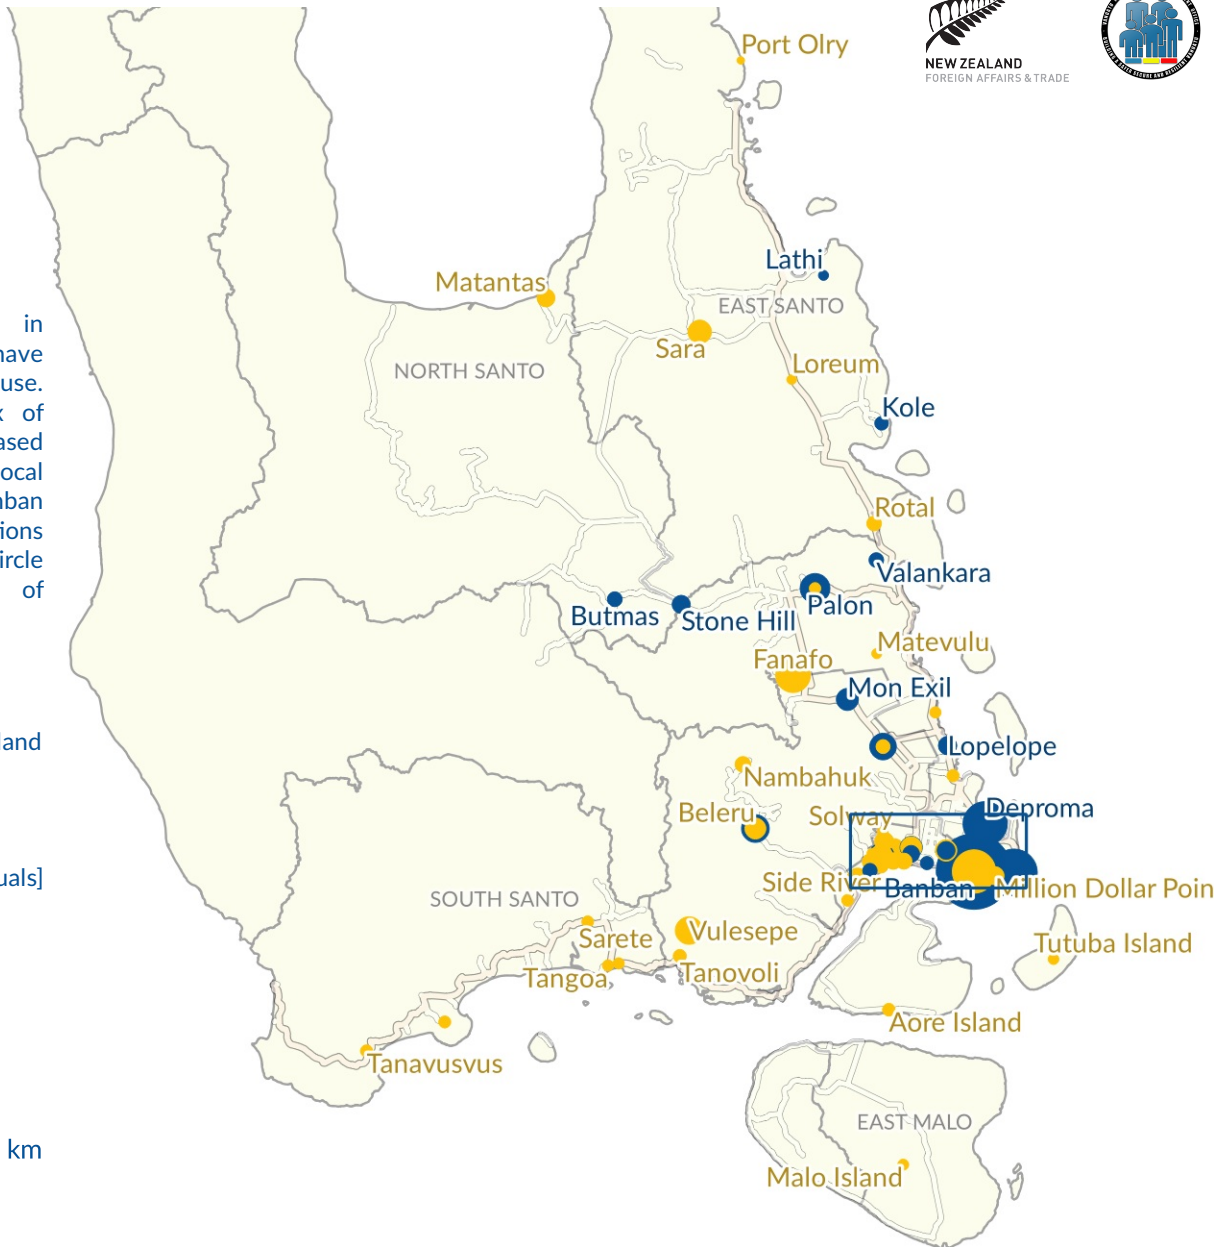

DTM Round 4 Evacuee Locations in Sanma (February 2019)

Data Sources: Administrative division: Humanitarian Data Exchange, Evacuee sites: DTM, Roads: OpenStreetMap
 Contact: dtmvanuatu@iom.int

This map shows locations in Sanma where Ambaeans have purchased land for long-term use. Some locations have a mix of Ambaeans living on purchased land and being hosted by local communities, for example Banban or Show Ground. These locations appear as a larger circle surrounding a smaller one of different colour.

Ambaeans living on their own land

- Yes
- No

Settlement size [individuals]

Luganville close-up

This map is for illustration purposes only. Names and boundaries on this map do not imply official endorsement or acceptance by IOM.