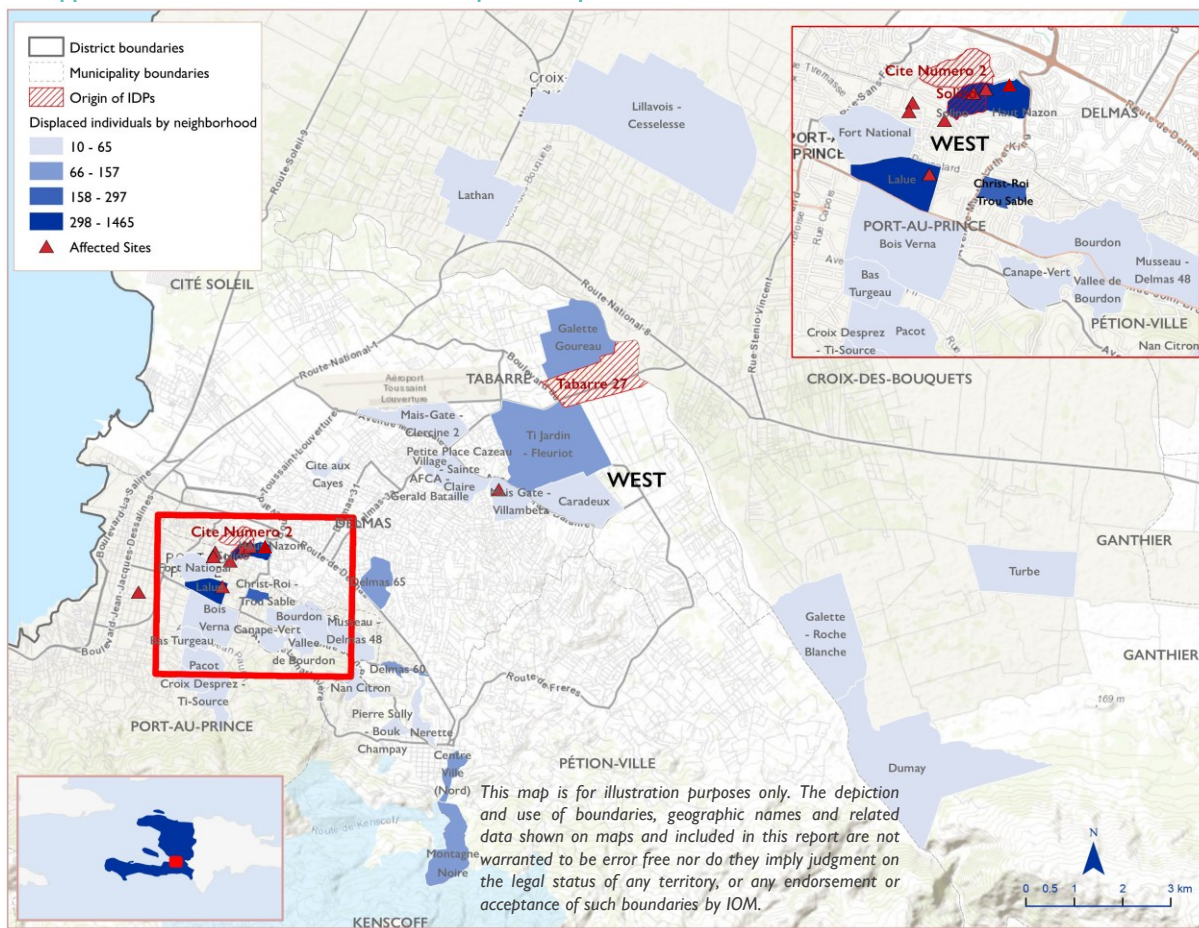

This information was collected following the armed attacks that have occurred since 17 October 2024 in the bordering areas of the municipalities of Port-au-Prince and Delmas on the one hand, particularly in the neighborhoods of Solino and Cité Numéro 2 and on the other hand in the municipality of Tabarre, precisely in the neighborhood of Tabarre 27. **A total of 4,201 people were displaced following these attacks, including 3,487 following the attacks in Port-au-Prince and Delmas and 714 following those in Tabarre.** The majority of people (61%), or 2,565 people, took refuge in sites, including 6 sites that already existed before these incidents and 3 sites newly created following these incidents. The rest of the people (39%) took refuge with host families.

Origins and host locations of displaced persons