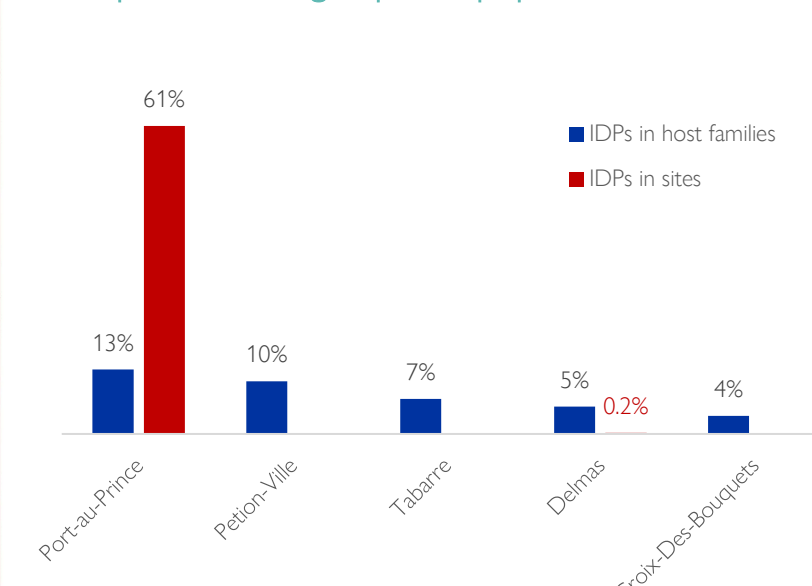

Municipalities hosting displaced populations

This map is for illustration purposes only. The depiction and use of boundaries, geographic names and related data shown on maps and included in this report are not warranted to be error free nor do they imply judgment on the legal status of any territory, or any endorsement or acceptance of such boundaries by IOM.