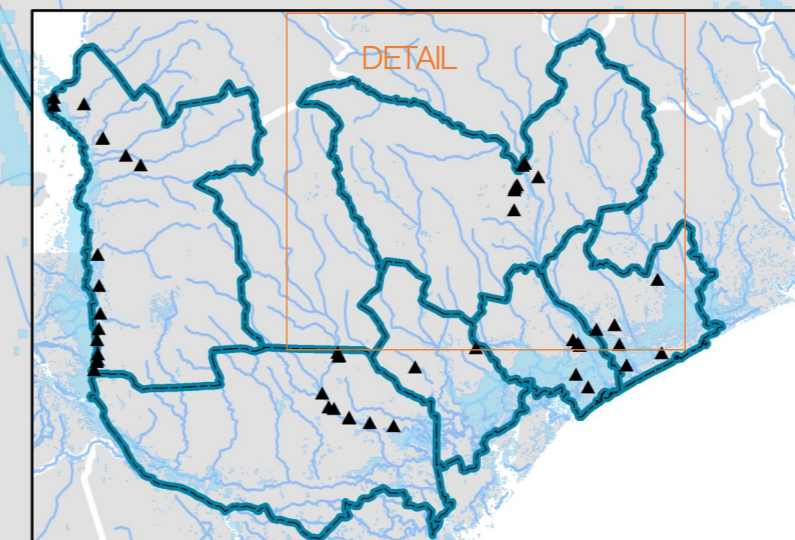

SITE TYPE

■ Accomodation Centers ■ Relocation Communities

Legend:

- ▲ Displacement Sites
- Settlements

Total # of IDPs by Site

- DTM Covered Districts
- Mozambique Country Boundaries
- Mozambique District Boundaries
- Flooded Areas (Jan. 2015)

DISCLAIMER: This map is for illustration purposes only. Names and boundaries on this map do not imply official endorsement or acceptance by IOM.

MOZAMBIQUE FLOODS

AS OF 29 MAY 2015

DISTRICT SNAPSHOT

- MOPEIA -

Legend:

- ▲ Displacement Sites
 - Settlements
- Total # of IDPs by Site
- 2,001 - 5,359
 - 1,001 - 2,000
 - < 1,000

- DTM Covered Districts
- Mozambique Country Boundaries
- Mozambique District Boundaries
- Flooded Areas (Jan. 2015)