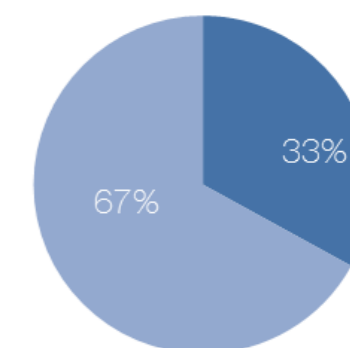

MOZAMBIQUE FLOODS

AS OF 29 MAY 2015

DISTRICT SNAPSHOT

- NAMACURRA -

8,632 estimated IDPs scattered throughout 4 Assessed Sites

52%

48%

LIST OF SITES

SITE NAME	# IDPS
Mucoa	2,341
C.Brigodo	2,868
Munguissa	491
Ronda Nov	2,932
TOTAL	8,632

SITE TYPE

■ Accomodation Centers ■ Relocation Communities

Legend:

- ▲ Displacement Sites
- Settlements

Total # of IDPs by Site

- DTM Covered Districts
- Mozambique Country Boundaries
- Mozambique District Boundaries
- Flooded Areas (Jan. 2015)

Ajuda Humanitária e Protecção Civil