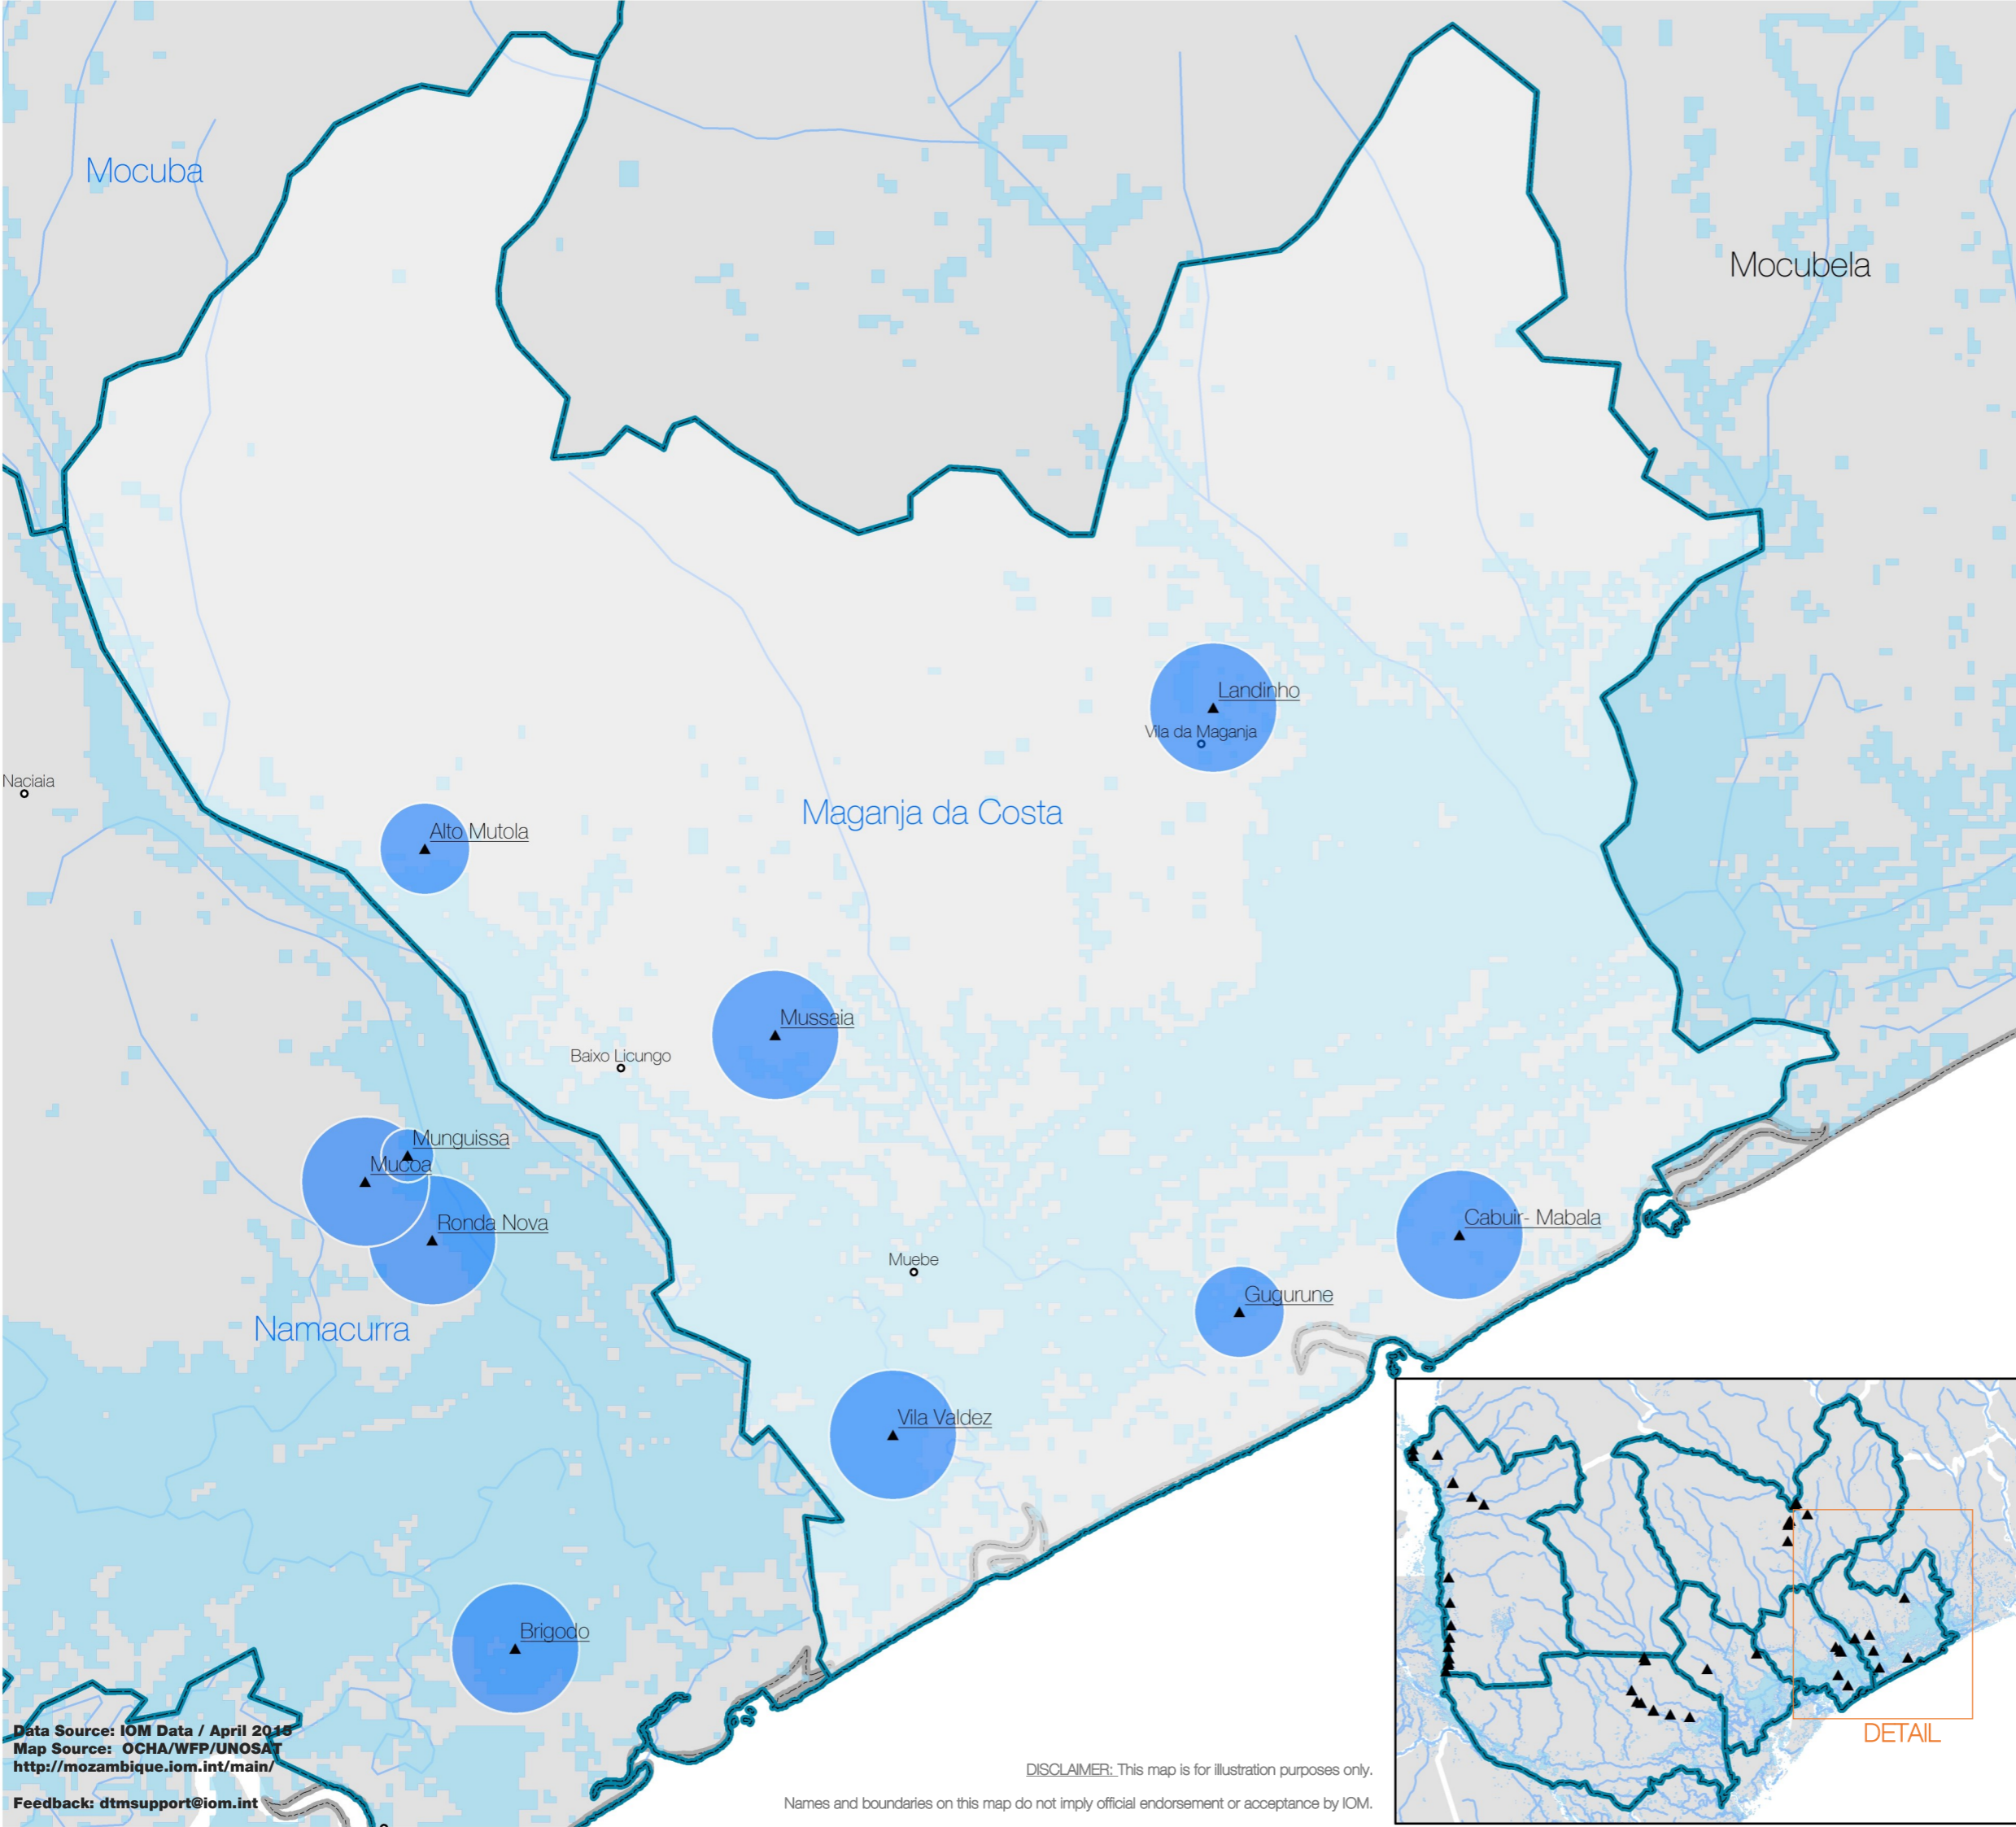

MOZAMBIQUE FLOODS

AS OF 29 MAY 2015

DISTRICT SNAPSHOT

- MAGANJA DA COSTA -

13,751 estimated IDPs scattered throughout 6 Assessed Sites

48%

52%

LIST OF SITES

SITE NAME	# IDPS
Alto Mutola	1,043
Landinho	2,813
Mussaia	3,025
Gugurune	1,223
Vila Valdez	3,440
Cabuir-Mabala	2,207
TOTAL	13,751

SITE TYPE

■ Accomodation Centers ■ Relocation Communities

Legenda:

- ▲ Displacement Sites
- Settlements

Total # of IDPs by Site

- DTM Covered Districts
- Mozambique Country Boundaries
- Mozambique District Boundaries
- Flooded Areas (Jan. 2015)

Ajuda Humanitária e Protecção Civil