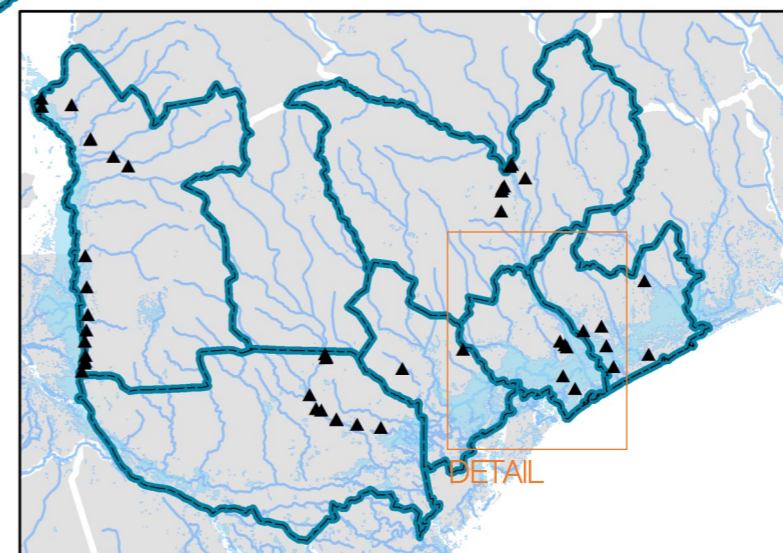

MOZAMBIQUE FLOODS

AS OF 29 MAY 2015

DISTRICT SNAPSHOT

- NAMACURRA -

8,632 estimated IDPs scattered throughout 4 Assessed Sites

52%

48%

LIST OF SITES

SITE NAME	# IDPS
Mucoa	2,341
C.Brigodo	2,868
Munguissa	491
Ronda Nov	2,932
TOTAL	8,632

SITE TYPE

■ Accomodation Centers ■ Relocation Communities

Legend:

- ▲ Displacement Sites
- Settlements

Total # of IDPs by Site

- DTM Covered Districts
- Mozambique Country Boundaries
- Mozambique District Boundaries
- Flooded Areas (Jan. 2015)

Ajuda Humanitária e Protecção Civil