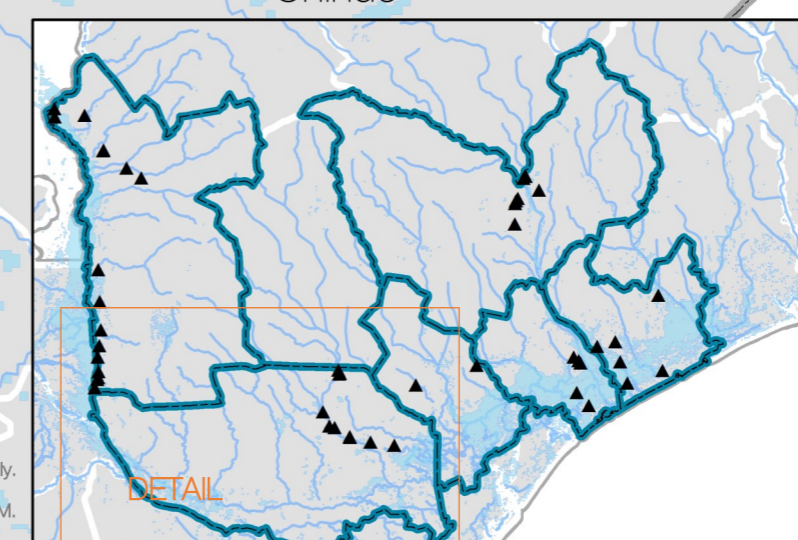

SITE TYPE

■ Accomodation Centers ■ Relocation Communities

Legend:

- ▲ Displacement Sites
- Settlements

Total # of IDPs by Site

- DTM Covered Districts
- Mozambique Country Boundaries
- Mozambique District Boundaries
- Flooded Areas (Jan. 2015)

Ajuda Humanitária e Protecção Civil

MOZAMBIQUE FLOODS

AS OF 29 MAY 2015

DISTRICT SNAPSHOT

- MORRUMBALA -

16,516 estimated IDPs scattered throughout 16 Assessed Sites

48%

52%