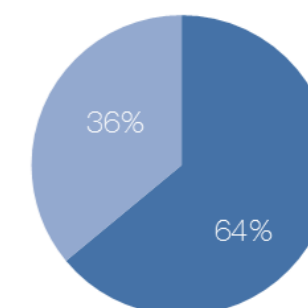

MOZAMBIQUE FLOODS

AS OF 29 MAY 2015

DISTRICT SNAPSHOT

- MOPEIA -

21,285 estimated IDPs scattered throughout 11 Assessed Sites

47%

53%

LIST OF SITES

SITE NAME	# IDPS
Assiate	5,726
Chiurine	727
Cuidine C	2,184
Nchenga	973
Cundine A-B	1,684
Bariela	1,290
1 de Maio	552
Mudiba	606
Posto Campo I	2,904
Posto Campo II	979
Bajune	3660
TOTAL	21,285

SITE TYPE

■ Accomodation Centers ■ Relocation Communities