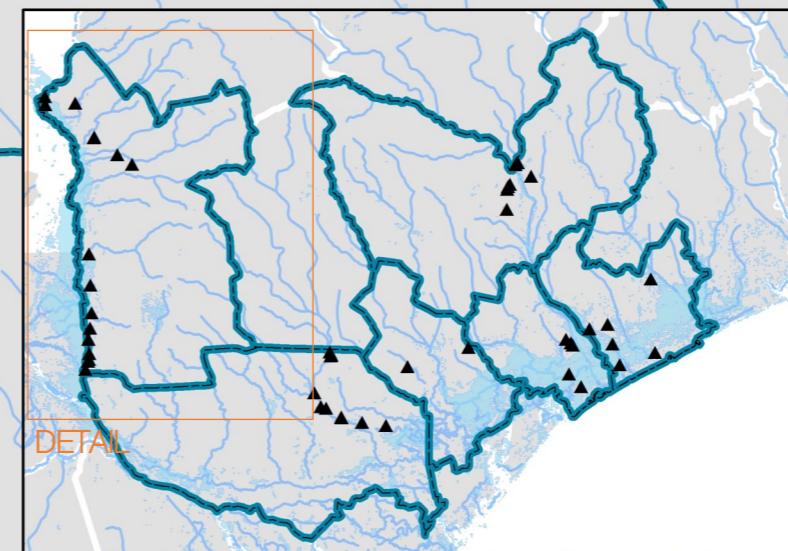

SITE TYPE

■ Accomodation Centers ■ Relocation Communities

Legend:

- ▲ Displacement Sites
- Settlements

Total # of IDPs by Site

- DTM Covered Districts
- Mozambique Country Boundaries
- Mozambique District Boundaries
- Flooded Areas (Jan. 2015)

Ajuda Humanitária e Protecção Civil

MOZAMBIQUE FLOODS

AS OF 29 MAY 2015

DISTRICT SNAPSHOT

- MORRUMBALA -

16,516 estimated IDPs scattered throughout 16 Assessed Sites

48%

52%

LIST OF SITES

SITE NAME	# IDPS
Chilomo	1,085
Chirombe A	1,740
Cafumbata	1,185
Sancula	854
Chirombe B	1,963
Janasse	1,122
Murire	1,431
Miguel	653
Mone	1,875
Gera	355
Mponha	595
Ndambuen	590
Chipanga	1,018
Mecaula	966
Guente	619
Chifundo	465
TOTAL	16,516

Legend:

- ▲ Displacement Sites
 - Settlements
- Total # of IDPs by Site
- 2,001 - 5,359
 - 1,001 - 2,000
 - < 1,000

- DTM Covered Districts
- Mozambique Country Boundaries
- Mozambique District Boundaries
- Flooded Areas (Jan. 2015)