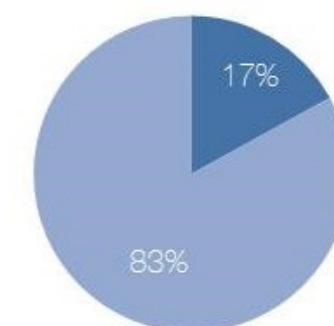

MOZAMBIQUE FLOODS

AS OF 29 MAY 2015

DISTRICT SNAPSHOT

- MAGANJA DA COSTA -

13,751 estimated IDPs scattered throughout 6 Assessed Sites

48%

52%

LIST OF SITES

SITE NAME	# IDPS
Alto Mutola	1,043
Landinho	2,813
Mussaia	3,025
Gugurune	1,223
Vila Valdez	3,440
Cabuir-Mabala	2,207
TOTAL	13,751

SITE TYPE

■ Accomodation Centers ■ Relocation Communities

Legenda:

- ▲ Displacement Sites
- Settlements

Total # of IDPs by Site

- DTM Covered Districts
- Mozambique Country Boundaries
- Mozambique District Boundaries
- Flooded Areas (Jan. 2015)

Ajuda Humanitária e Protecção Civil