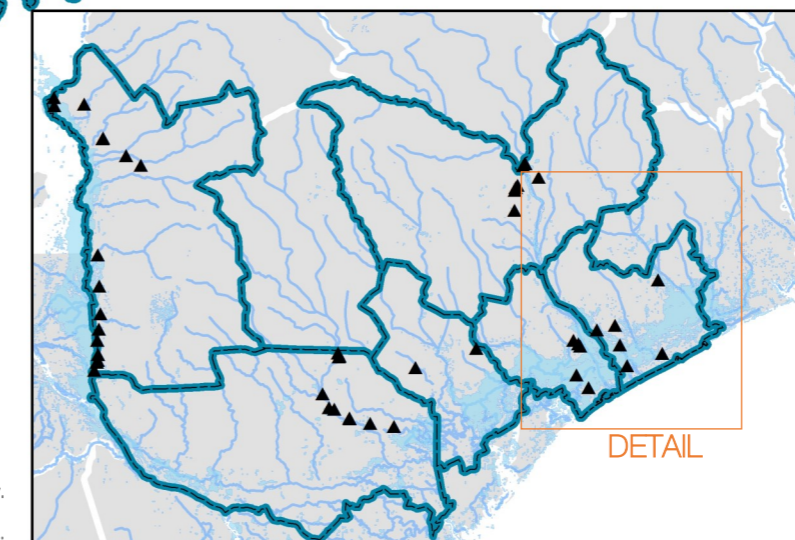

MOZAMBIQUE FLOODS

AS OF 29 MAY 2015

DISTRICT SNAPSHOT

- MAGANJA DA COSTA -

13,751 estimated IDPs scattered throughout 6 Assessed Sites

48%

52%

LIST OF SITES

SITE NAME	# IDPS
Alto Mutola	1,043
Landinho	2,813
Mussaia	3,025
Gugurune	1,223
Vila Valdez	3,440
Cabuir-Mabala	2,207
TOTAL	13,751

SITE TYPE

■ Accomodation Centers ■ Relocation Communities

Legenda:

- ▲ Displacement Sites
- Settlements

Total # of IDPs by Site

- DTM Covered Districts
- Mozambique Country Boundaries
- Mozambique District Boundaries
- Flooded Areas (Jan. 2015)

Ajuda Humanitária e Protecção Civil

MOZAMBIQUE FLOODS

AS OF 29 MAY 2015

Legend:

- ▲ Displacement Sites
 - Settlements
- Total # of IDPs by Site
- 2,001 - 5,359
 - 1,001 - 2,000
 - < 1,000

- DTM Covered Districts
- Mozambique Country Boundaries
- Mozambique District Boundaries
- Flooded Areas (Jan. 2015)