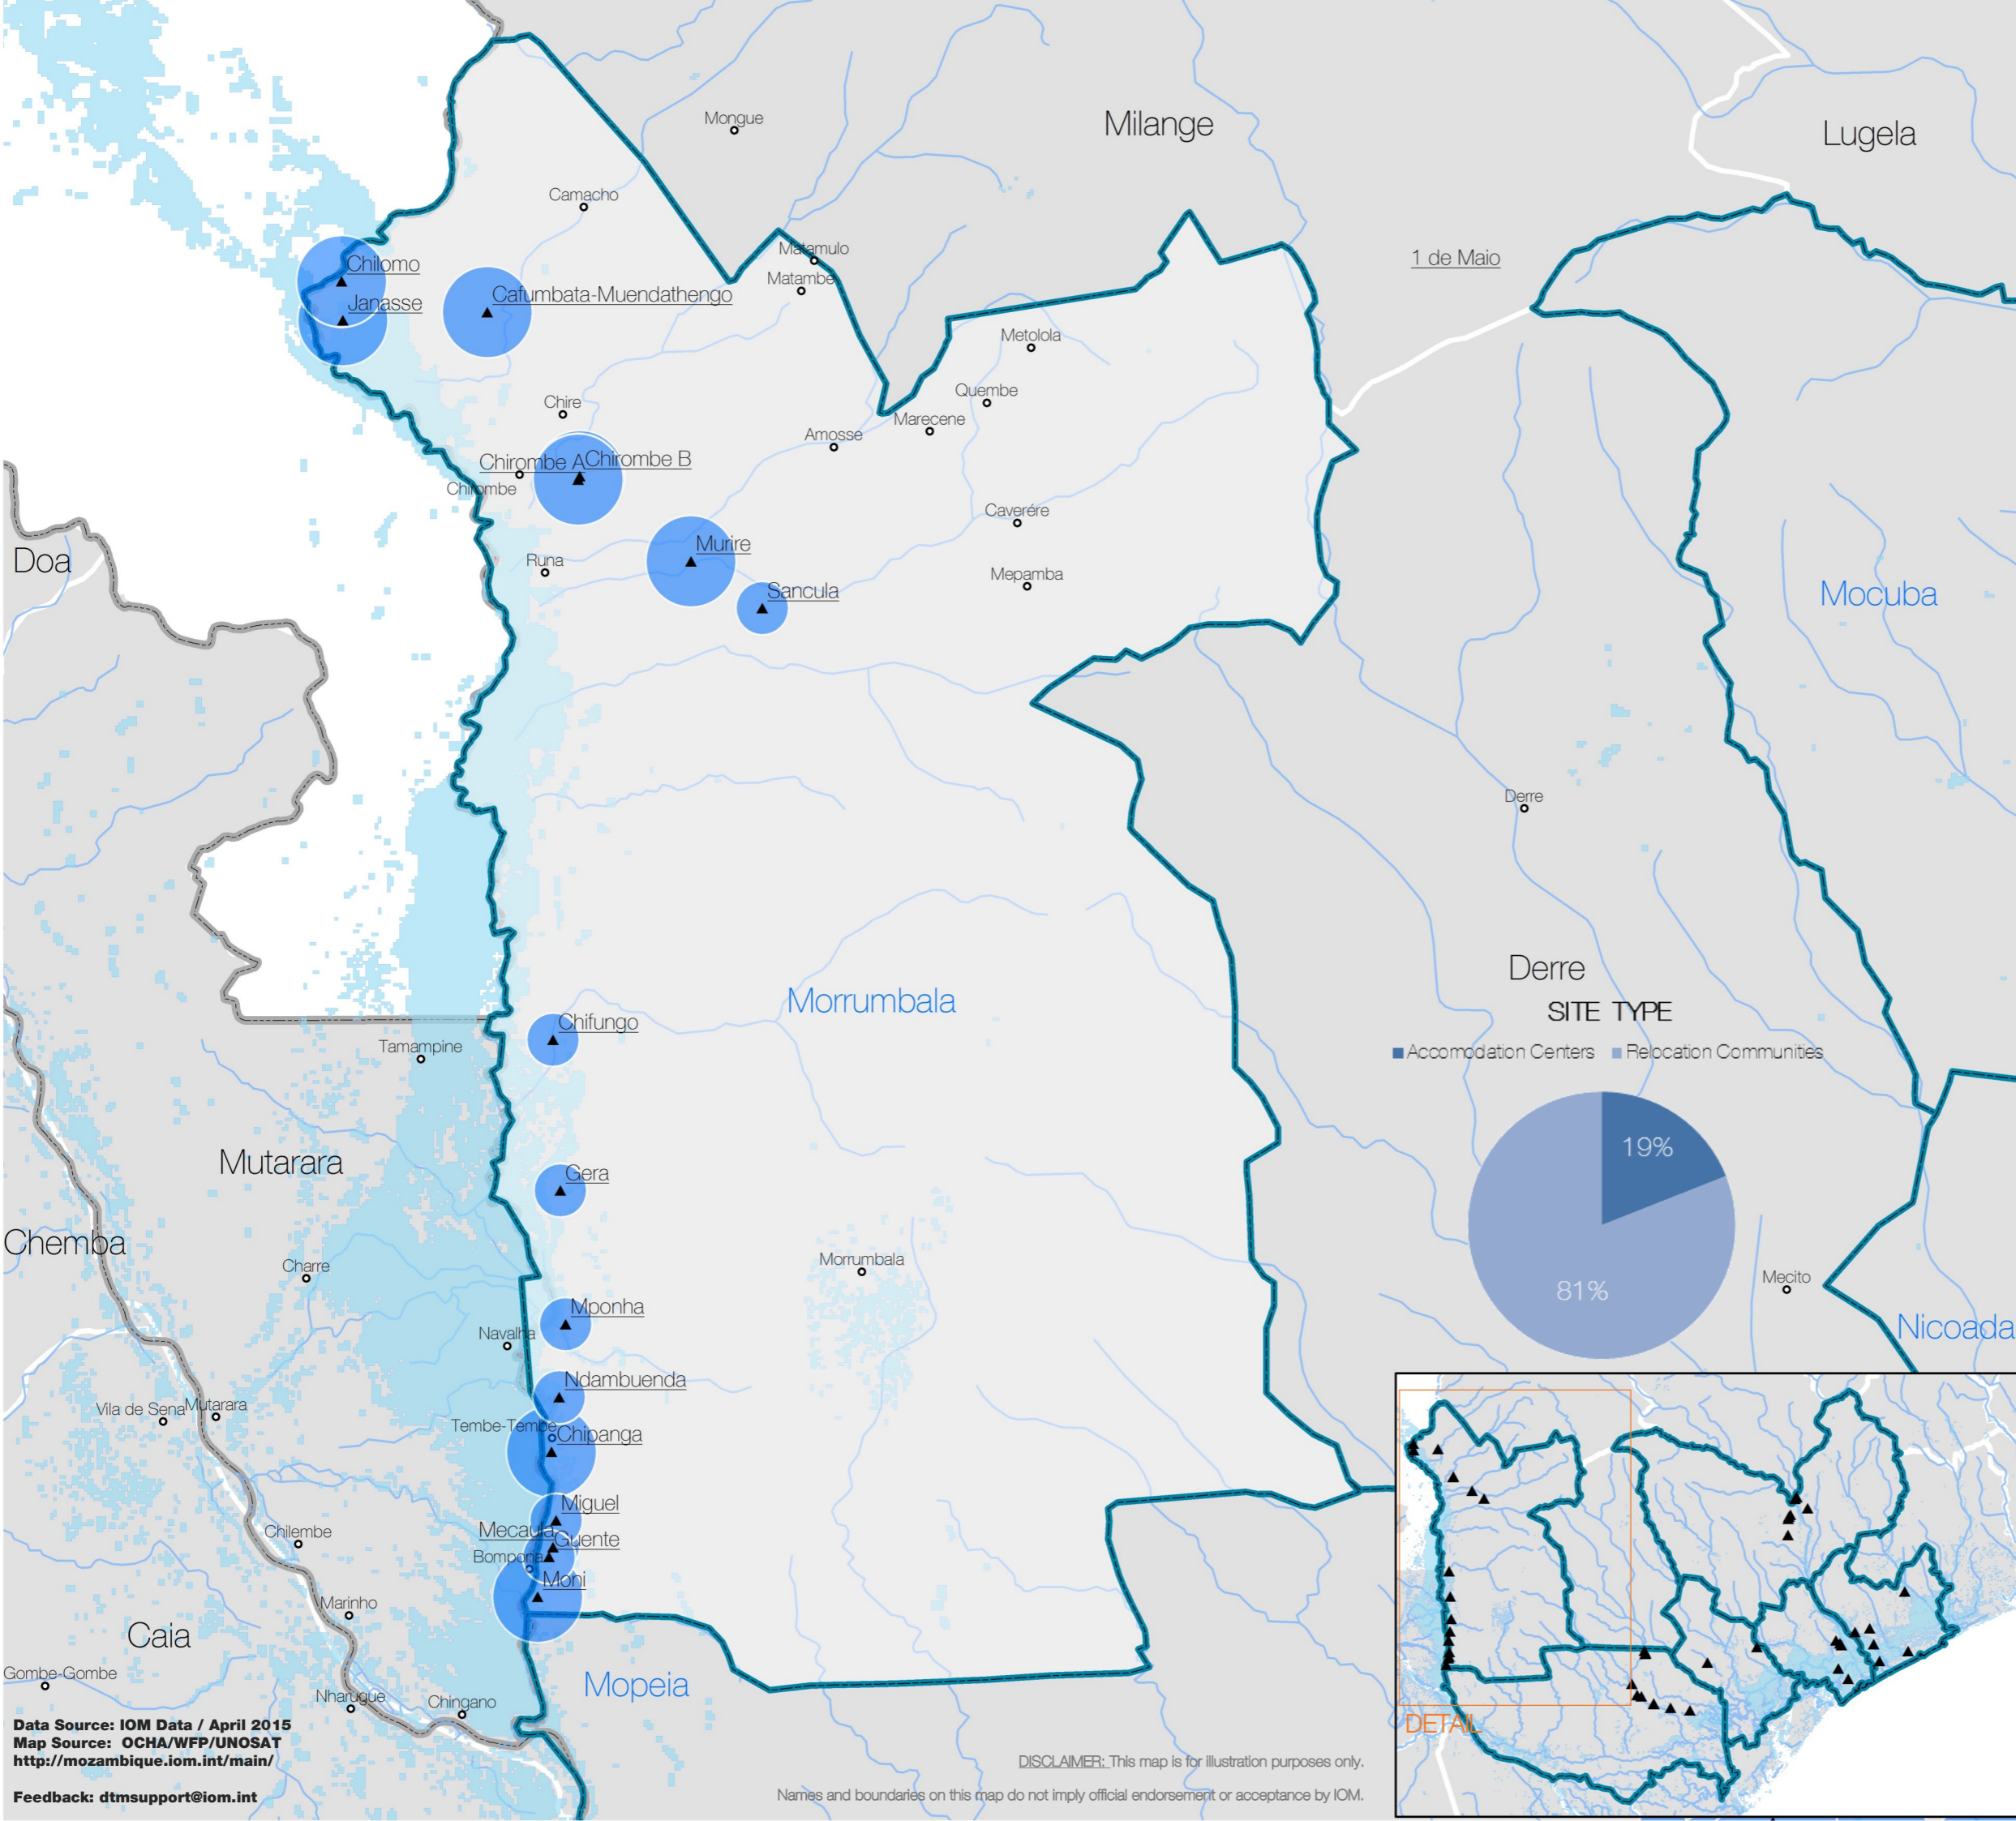

21,285 estimated IDPs scattered throughout 11 Assessed Sites

47%

53%

LIST OF SITES

SITE NAME	# IDPS
Assiate	5,726
Chiurine	727
Cuidine C	2,184
Nchenga	973
Cundine A-B	1,684
Bariela	1,290
1 de Maio	552
Mudiba	606
Posto Campo I	2,904
Posto Campo II	979
Bajune	3660
TOTAL	21,285

Ajuda Humanitária e Protecção Civil

MOZAMBIQUE FLOODS

AS OF 29 MAY 2015

DISTRICT SNAPSHOT

- MORRUMBALA -

16,516 estimated IDPs scattered throughout 16 Assessed Sites

48%

52%

LIST OF SITES

SITE NAME	# IDPS
Chilomo	1,085
Chirombe A	1,740
Cafumbata	1,185
Sancula	854
Chirombe B	1,963
Janasse	1,122
Murire	1,431
Miguel	653
Mone	1,875
Gera	355
Mponha	595
Ndambuen	590
Chipanga	1,018
Mecaula	966
Guente	619
Chifundo	465
TOTAL	16,516

Legend:

- ▲ Displacement Sites
 - Settlements
- Total # of IDPs by Site
- 2,001 - 5,359
 - 1,001 - 2,000
 - < 1,000

- DTM Covered Districts
- Mozambique Country Boundaries
- Mozambique District Boundaries
- Flooded Areas (Jan. 2015)