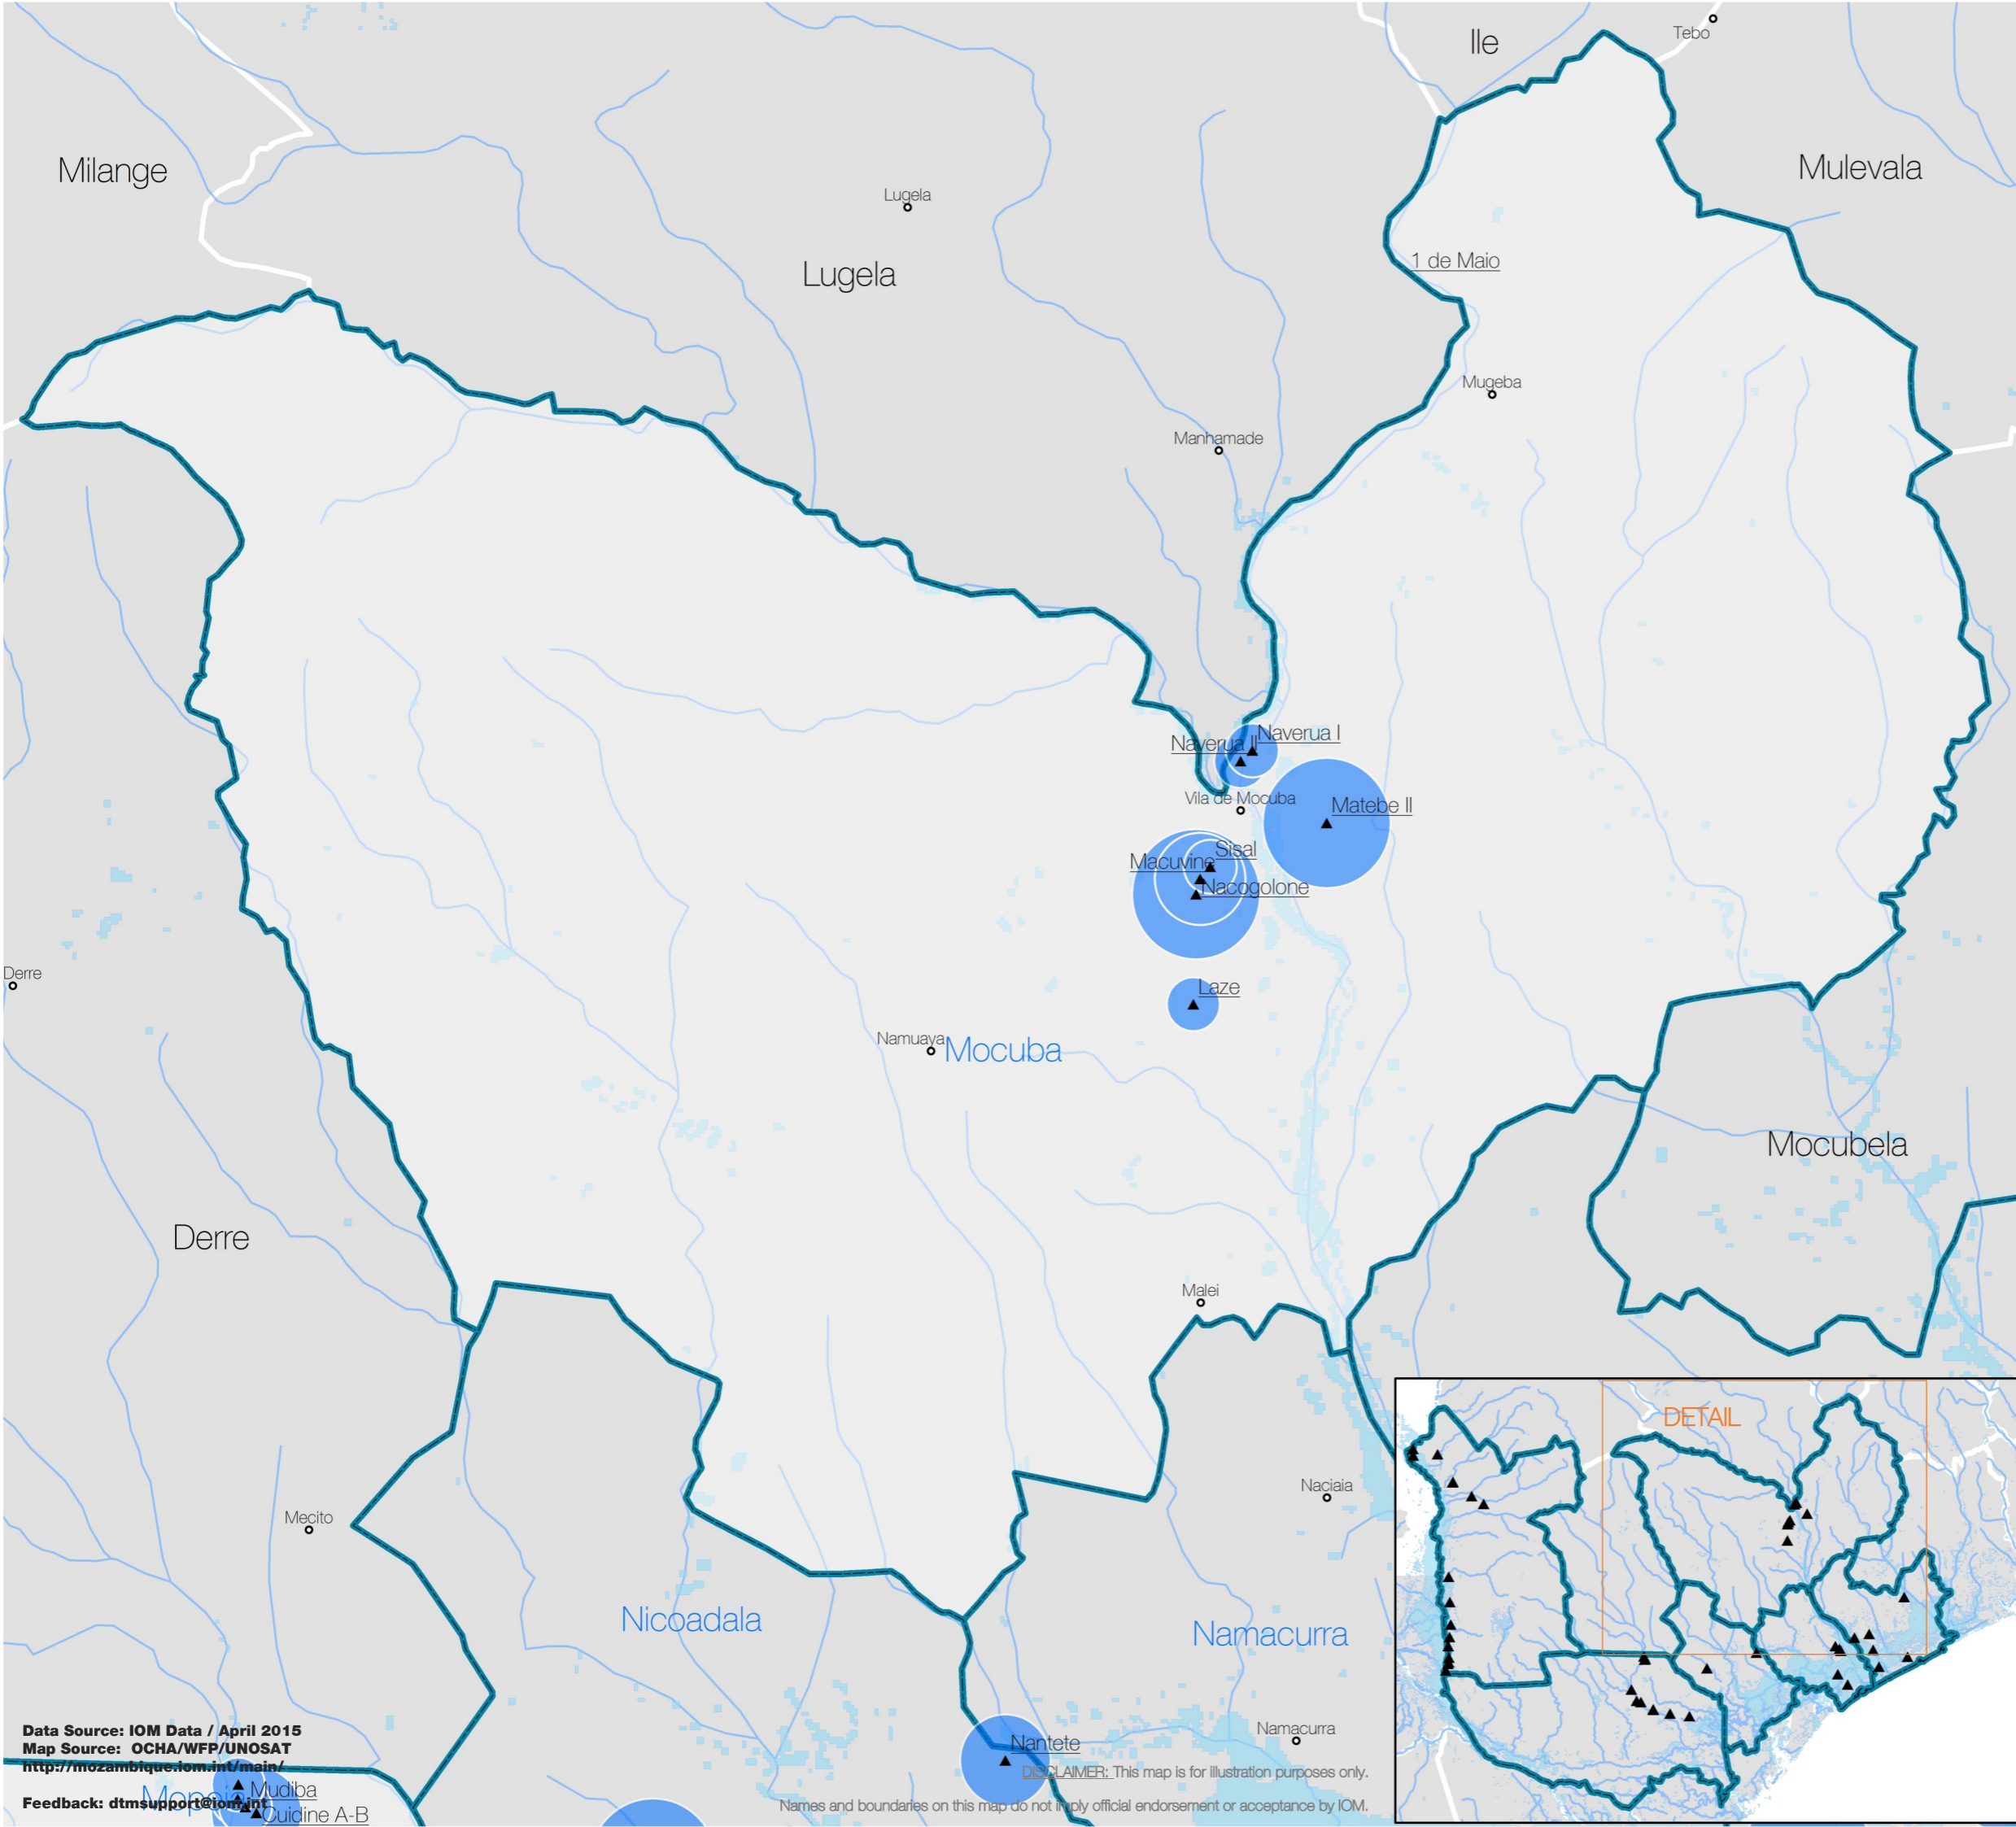

SITE TYPE

■ Accomodation Centers ■ Relocation Communities

Legend:

- ▲ Displacement Sites
- Settlements

Total # of IDPs by Site

- DTM Covered Districts
- Mozambique Country Boundaries
- Mozambique District Boundaries
- Flooded Areas (Jan. 2015)

21,285 estimated IDPs scattered throughout 11 Assessed Sites

47%

53%

LIST OF SITES

SITE NAME	# IDPS
Assiate	5,726
Chiurine	727
Cuidine C	2,184
Nchenga	973
Cundine A-B	1,684
Bariela	1,290
1 de Maio	552
Mudiba	606
Posto Campo I	2,904
Posto Campo II	979
Bajune	3660
TOTAL	21,285

Legend:

- ▲ Displacement Sites
 - Settlements
- Total # of IDPs by Site
- 2,001 - 5,359
 - 1,001 - 2,000
 - < 1,000

- DTM Covered Districts
- Mozambique Country Boundaries
- Mozambique District Boundaries
- Flooded Areas (Jan. 2015)