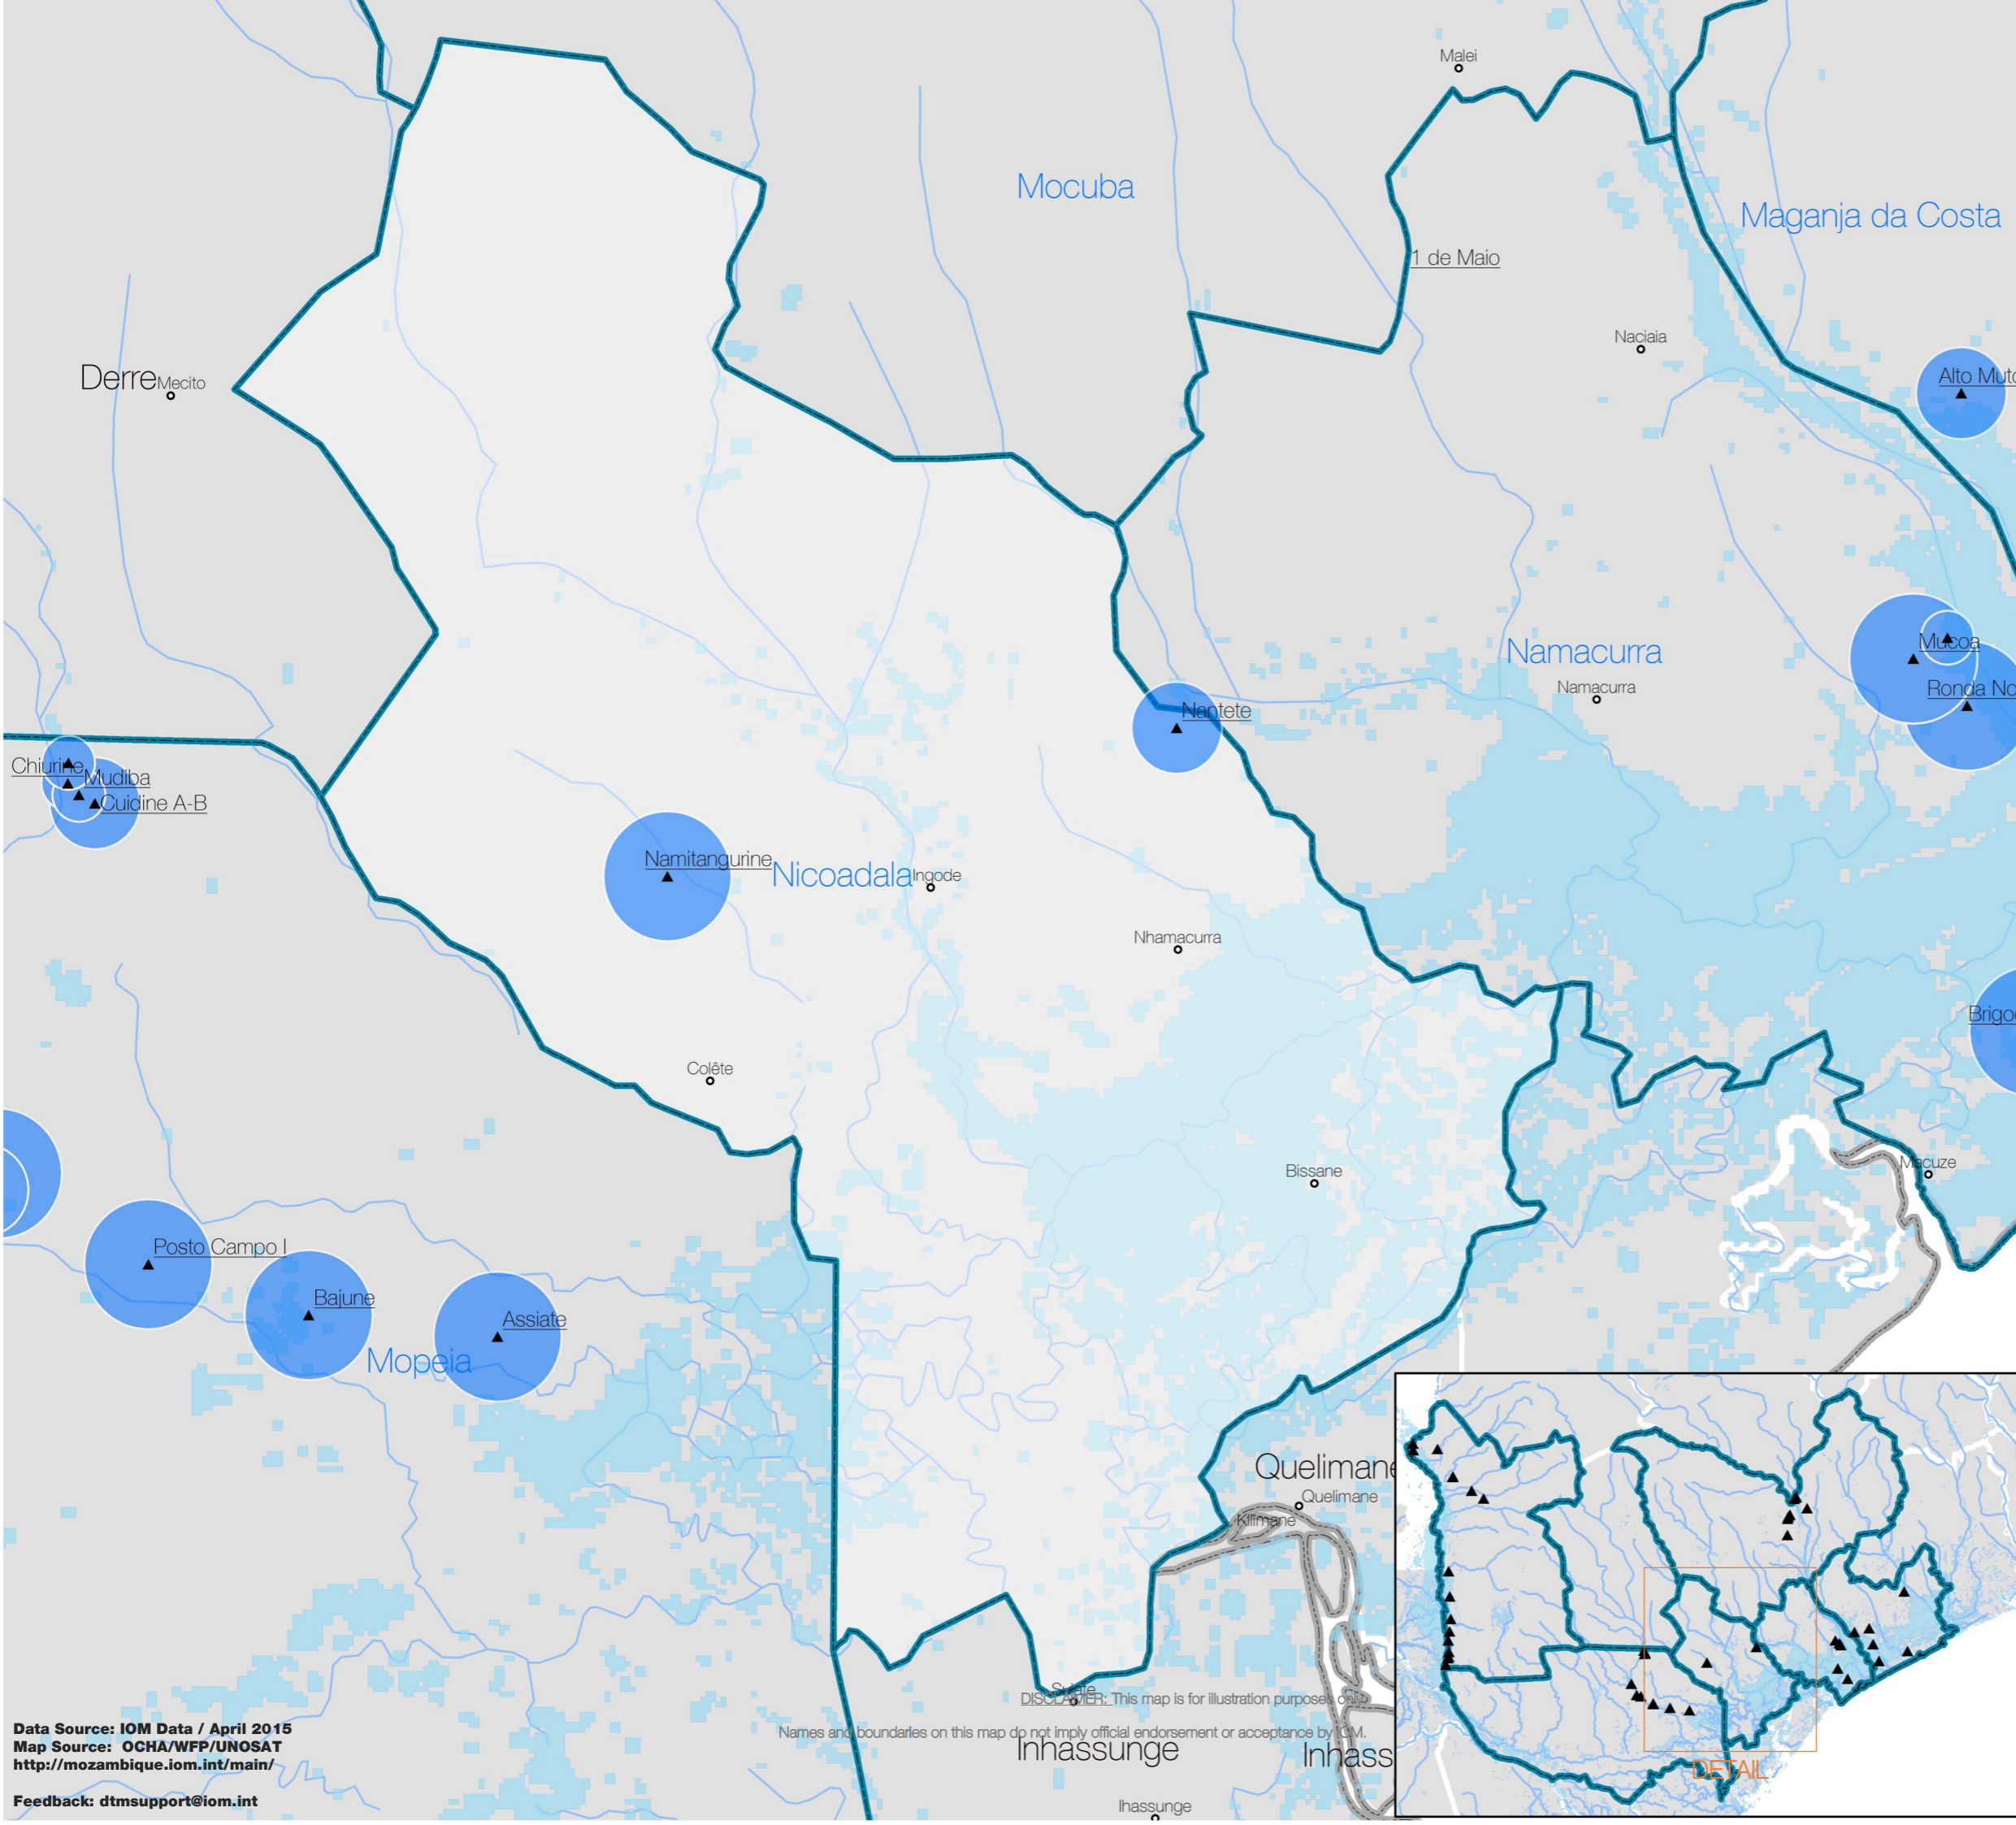

21,285 estimated IDPs scattered throughout 11 Assessed Sites

47%

53%

LIST OF SITES

SITE NAME	# IDPS
Assiate	5,726
Chiurine	727
Cuidine C	2,184
Nchenga	973
Cundine A-B	1,684
Bariela	1,290
1 de Maio	552
Mudiba	606
Posto Campo I	2,904
Posto Campo II	979
Bajune	3660
TOTAL	21,285

LIST OF SITES

SITE NAME	# IDPS
Mucoa	2,341
C.Brigodo	2,868
Munguissa	491
Ronda Nov	2,932
TOTAL	8,632

SITE TYPE

■ Accomodation Centers ■ Relocation Communities

Legend:

- ▲ Displacement Sites
- Settlements

Total # of IDPs by Site

- NICOADALA -

3,806 estimated IDPs scattered throughout 2 Assessed Sites

46%

54%

LIST OF SITES

SITE NAME	# IDPS
Namitangurine	2,637
Nantete	1,109
TOTAL	3,806

SITE TYPE

■ Accomodation Centers ■ Relocation Communities

Legend:

- ▲ Displacement Sites
 - Settlements
- Total # of IDPs by Site
- 2,001 - 5,359
 - 1,001 - 2,000
 - < 1,000

- DTM Covered Districts
- Mozambique Country Boundaries
- Mozambique District Boundaries
- Flooded Areas (Jan. 2015)