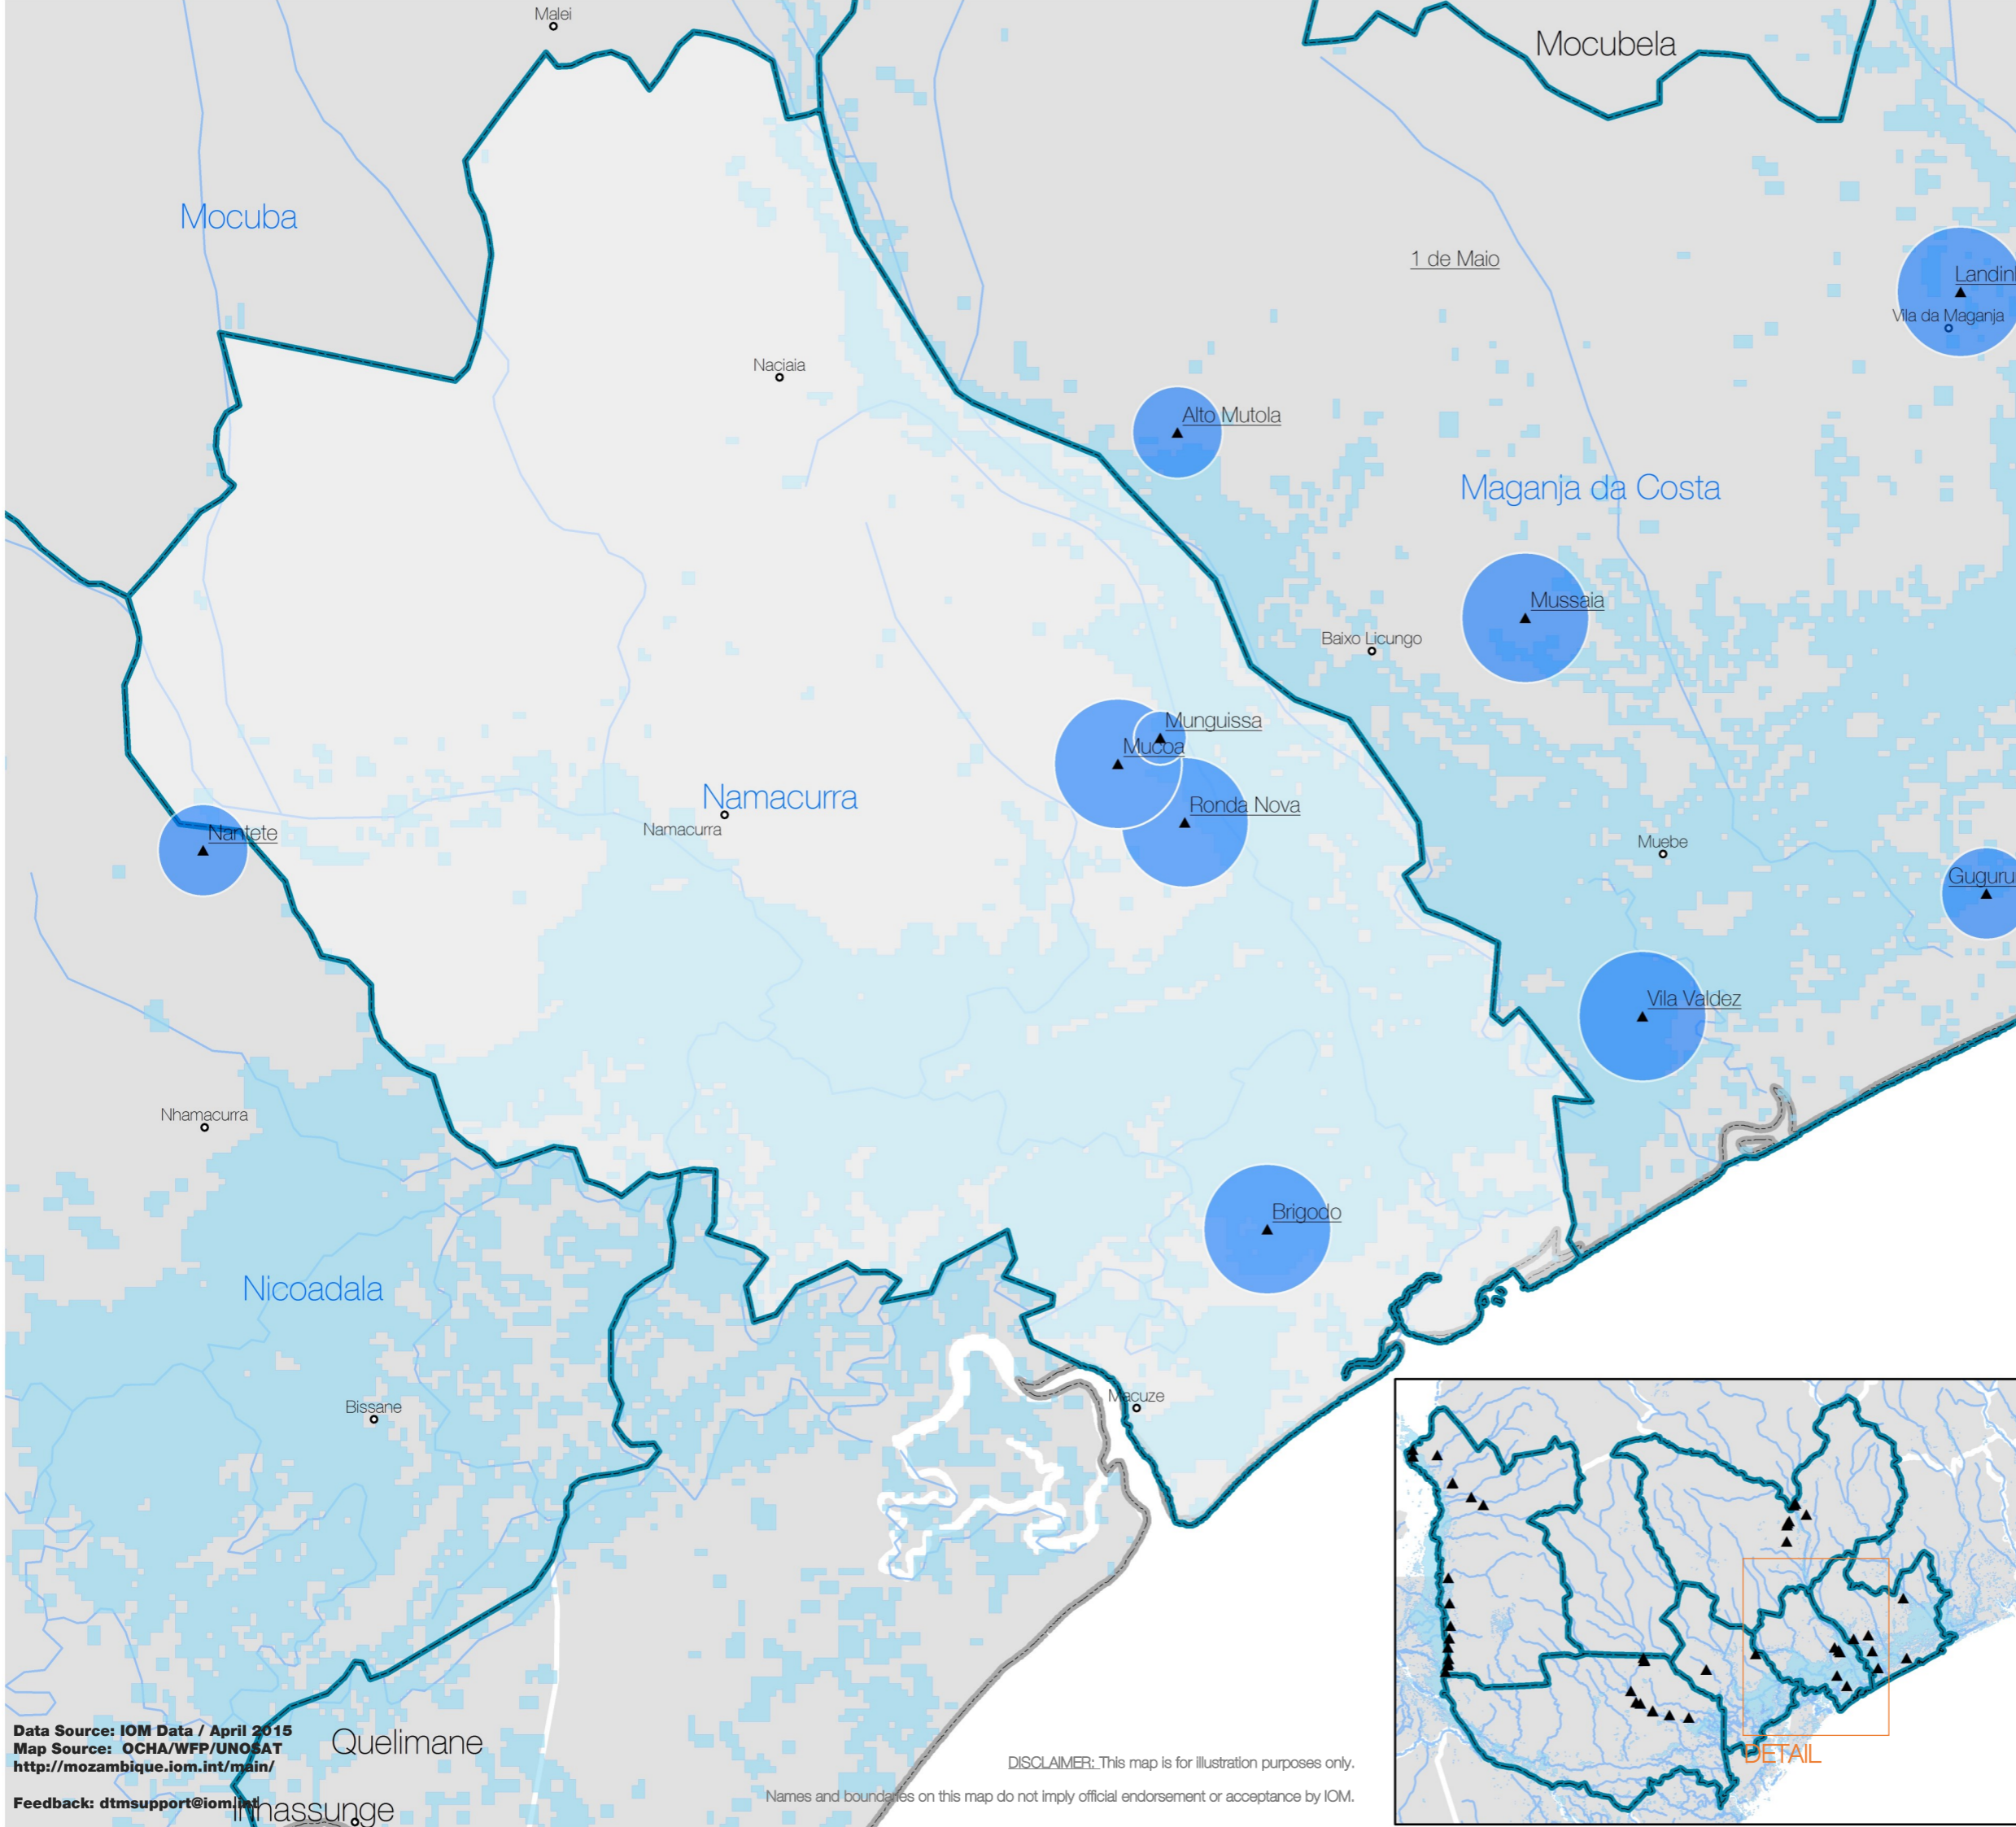

MOZAMBIQUE FLOODS

AS OF 29 MAY 2015

DISTRICT SNAPSHOT

- NAMACURRA -

8,632 estimated IDPs scattered throughout 4 Assessed Sites

52%

48%

LIST OF SITES

SITE NAME	# IDPS
Mucoa	2,341
C.Brigodo	2,868
Munguissa	491
Ronda Nov	2,932
TOTAL	8,632

SITE TYPE

■ Accomodation Centers ■ Relocation Communities

Legend:

- ▲ Displacement Sites
- Settlements

Total # of IDPs by Site

- DTM Covered Districts
- Mozambique Country Boundaries
- Mozambique District Boundaries
- Flooded Areas (Jan. 2015)

Ajuda Humanitária e Protecção Civil