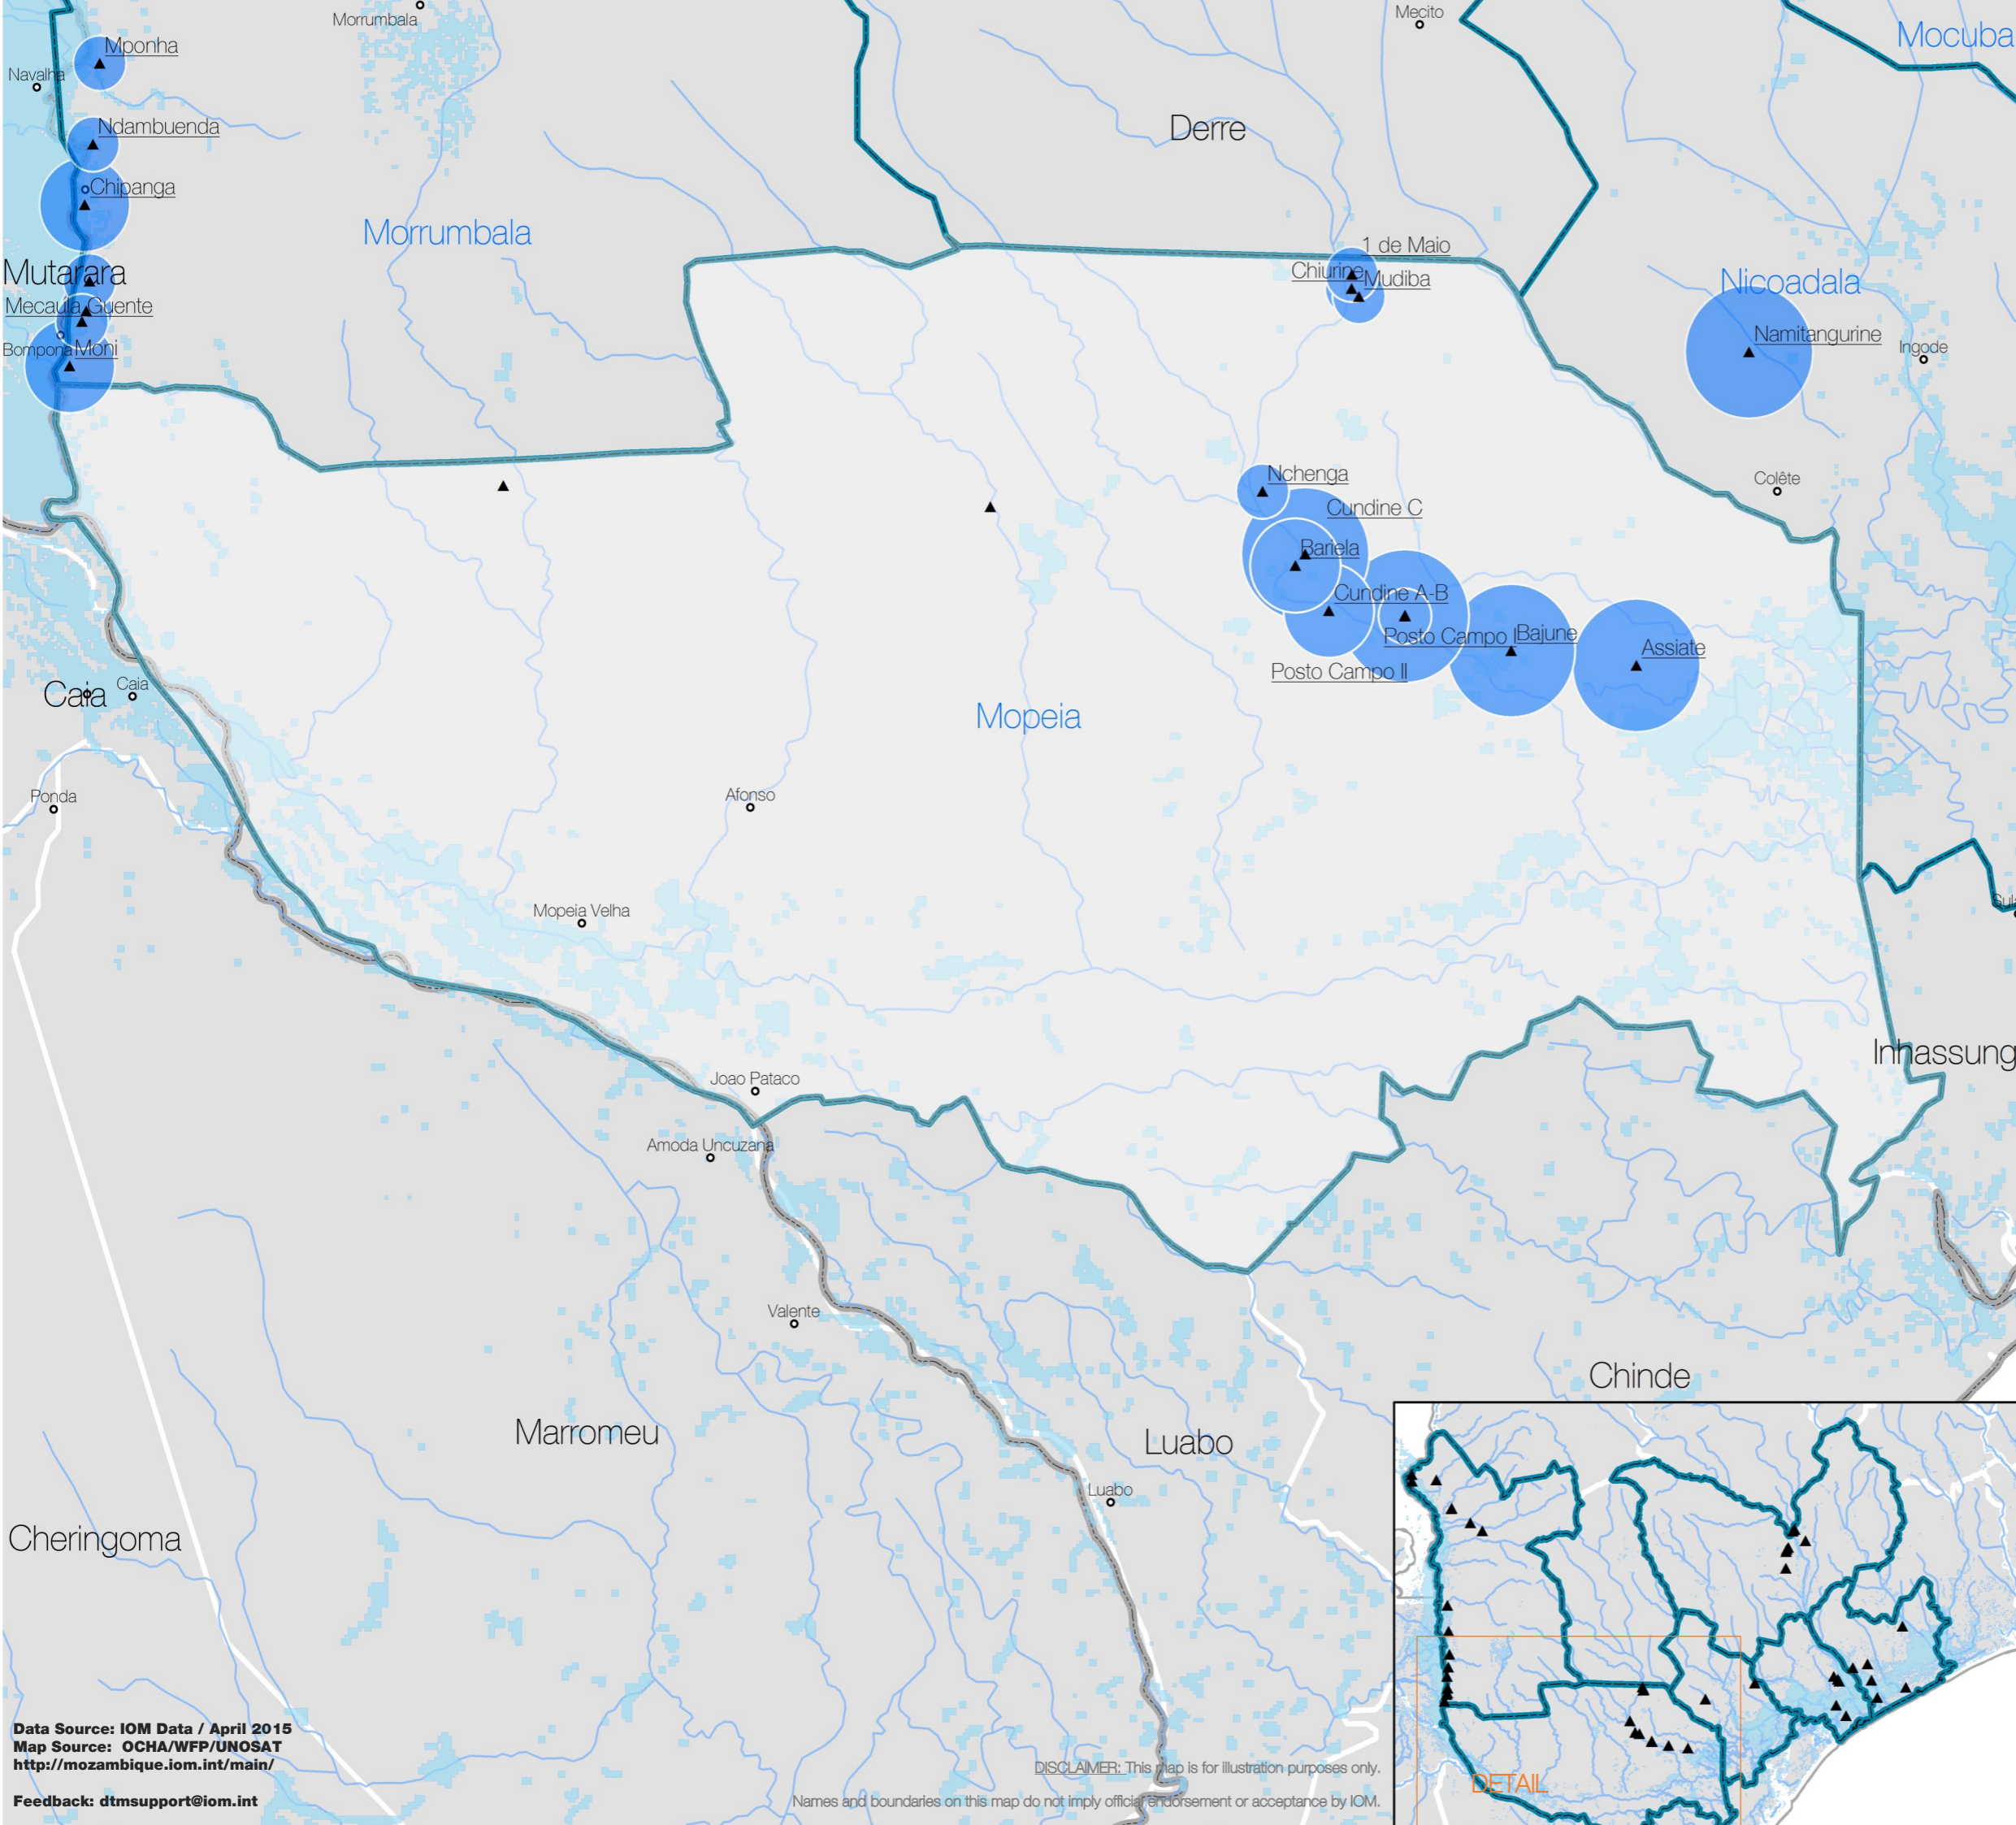

21,285 estimated IDPs scattered throughout 11 Assessed Sites

47%

53%

LIST OF SITES

SITE NAME	# IDPS
Assiate	5,726
Chiurine	727
Cuidine C	2,184
Nchenga	973
Cundine A-B	1,684
Bariela	1,290
1 de Maio	552
Mudiba	606
Posto Campo I	2,904
Posto Campo II	979
Bajune	3660
TOTAL	21,285

SITE TYPE

■ Accomodation Centers ■ Relocation Communities

Legend:

- ▲ Displacement Sites
- Settlements

Total # of IDPs by Site

- DTM Covered Districts
- Mozambique Country Boundaries
- Mozambique District Boundaries
- Flooded Areas (Jan. 2015)

Ajuda Humanitária e Protecção Civil

MOZAMBIQUE FLOODS

AS OF 29 MAY 2015

DISTRICT SNAPSHOT

- MORRUMBALA -

16,516 estimated IDPs scattered throughout 16 Assessed Sites

48%

52%

Legend:

- ▲ Displacement Sites
 - Settlements
- Total # of IDPs by Site
- 2,001 - 5,359
 - 1,001 - 2,000
 - < 1,000

- DTM Covered Districts
- Mozambique Country Boundaries
- Mozambique District Boundaries
- Flooded Areas (Jan. 2015)