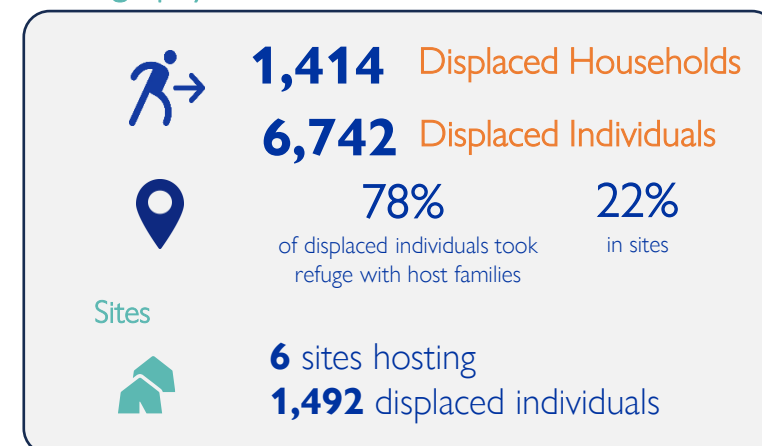

This information was gathered following attacks that occurred on 4th October in the municipality of Saint Marc, in the 5th communal section of Bocozelle, precisely in the locality of Pont-Sondé. This report is an update of the one that was published on 4th October ([ETT 49](#)). A total of **6,742 individuals (1,414 households)** were displaced as a result of these attacks. These individuals sought refuge in the municipalities of Saint Marc, Montrouis, Verrettes, La Chapelle and Petite Rivière de l'Artibonite, with 78% of them staying with relatives as host families, while 22% in 6 separate sites including 3 sites that was opened at the beginning of displacement and 3 created after the publication of the first report on this situation.

Origins and host locations of displaced persons

Demography

Host community of displaced persons (% des PDI)

See more details on the next page

Sites accommodating displaced individuals affected by these incidents