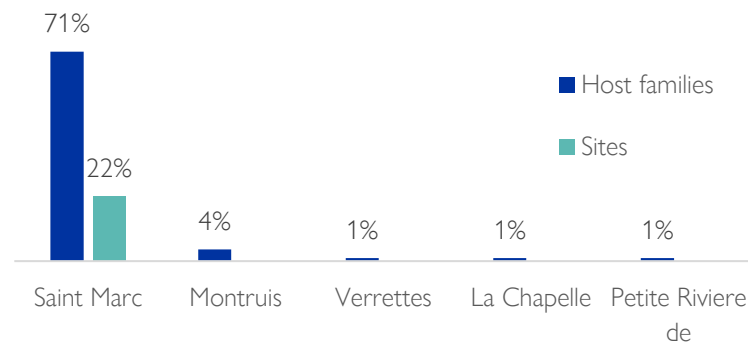

This information was gathered following attacks that occurred on 4th October in the municipality of Saint Marc, in the 5th communal section of Bocozelle, precisely in the locality of Pont-Sondé. This report is an update of the one that was published on 4th October ([ETT 49](#)). A total of **6,742 individuals (1,414 households)** were displaced as a result of these attacks. These individuals sought refuge in the municipalities of Saint Marc, Montrouis, Verrettes, La Chapelle and Petite Rivière de l'Artibonite, with 78% of them staying with relatives as host families, while 22% in 6 separate sites including 3 sites that was opened at the beginning of displacement and 3 created after the publication of the first report on this situation.

Origins and host locations of displaced persons

Demography

Host community of displaced persons (% des PDI)

See more details on the next page

Sites accommodating displaced individuals affected by these incidents