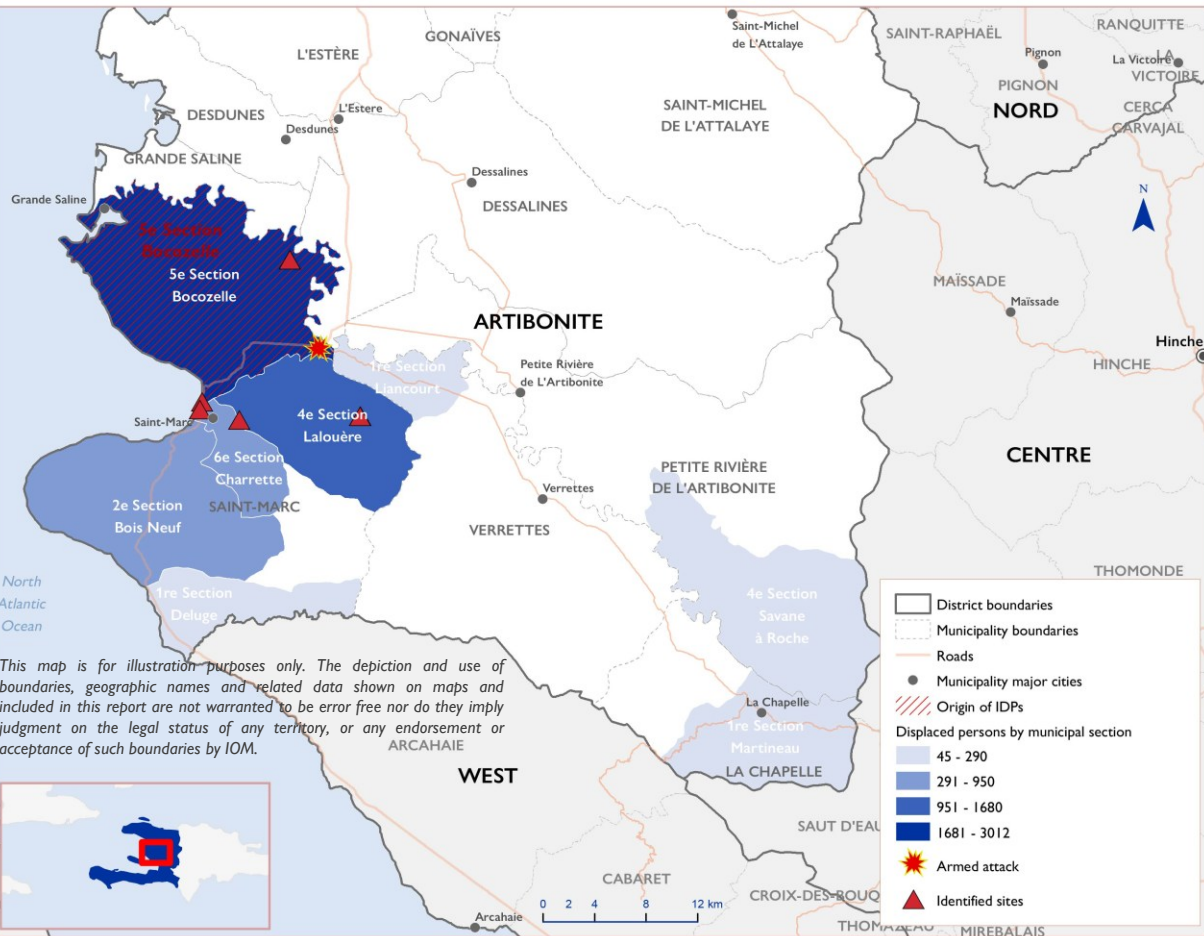

This information was gathered following attacks that occurred on 4th October in the municipality of Saint Marc, in the 5th communal section of Bocozelle, precisely in the locality of Pont-Sondé. This report is an update of the one that was published on 4th October ([ETT 49](#)). A total of **6,742 individuals (1,414 households)** were displaced as a result of these attacks. These individuals sought refuge in the municipalities of Saint Marc, Montrouis, Verrettes, La Chapelle and Petite Rivière de l'Artibonite, with 78% of them staying with relatives as host families, while 22% in 6 separate sites including 3 sites that was opened at the beginning of displacement and 3 created after the publication of the first report on this situation.

Origins and host locations of displaced persons

Demography

Host community of displaced persons (% des PDI)

See more details on the next page

Sites accommodating displaced individuals affected by these incidents

Department	Municipality	Communal section	Neighborhood	Site name	Households	Individuals
Artibonite	Saint Marc	5e section Bocozele	Portail des Guepes	Ecole Nationale Antoinette Dessalines	180	800
Artibonite	Saint Marc	4e Section Lalouere	Grand Fond	CEBUS / Grand Fond	80	300
Artibonite	Saint Marc	4e Section Lalouere	Venotte	DUCO / Pont Venotte	40	250
Artibonite	Saint Marc	5e section Bocozele	Bocozele	Centre collectif à côté de l'Eglise Catholique	12	57
Artibonite	Saint Marc	5e section Bocozele	Grande Rue-Rue Christophe	Place Phillippe Guerrier	10	55
Artibonite	Saint Marc	4e Section Lalouere	Gade	Eglise de Dieu Tabernacle / Gade	7	30
					329	1,492