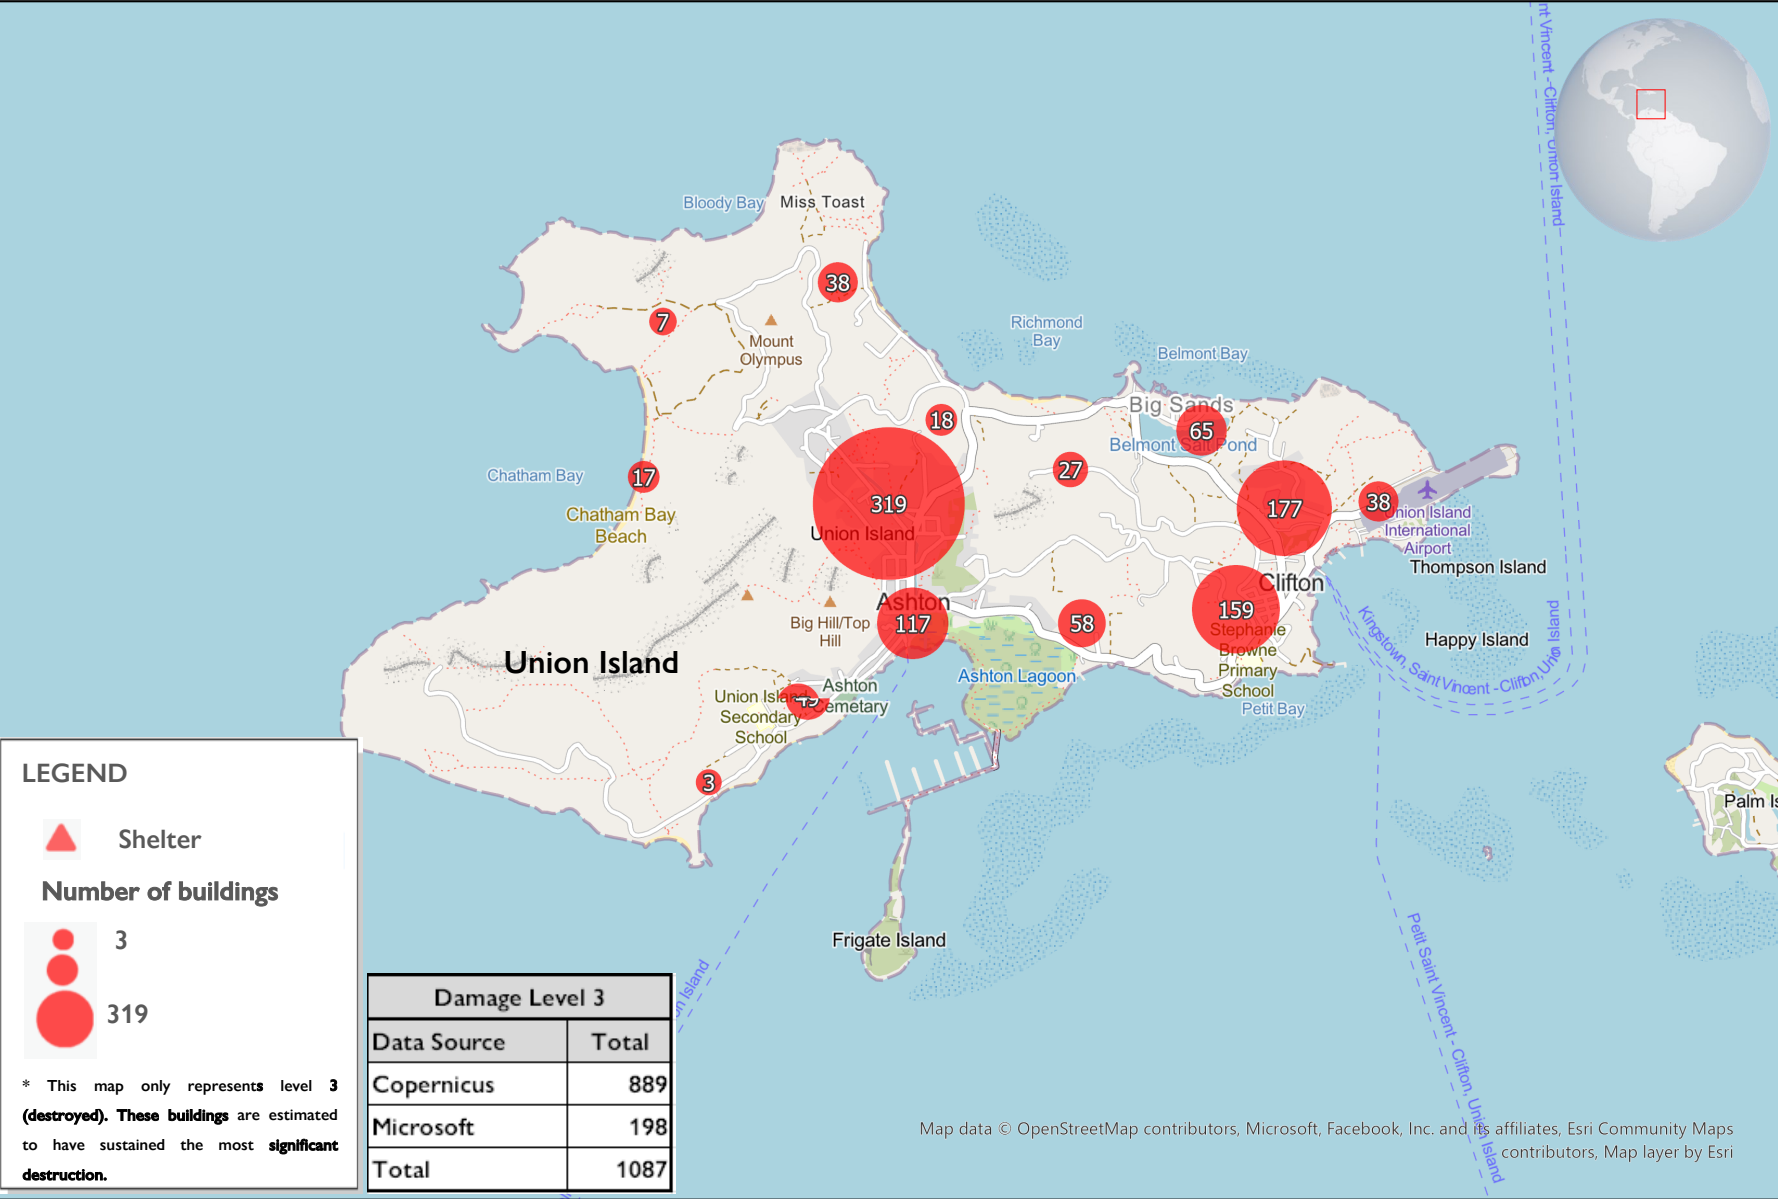

Displacement Tracking Matrix | DTM Central America and the Caribbean

Damage Assessment Level 3 (Data Compilation Microsoft - Copernicus) - Union Island, Saint Vincent and the Grenadines, 29 July 2024

This map is for illustration purposes only. Names and boundaries on this map do not imply official endorsement or acceptance by IOM.

Source Data: IOM, OCHA Copernicus| Microsoft