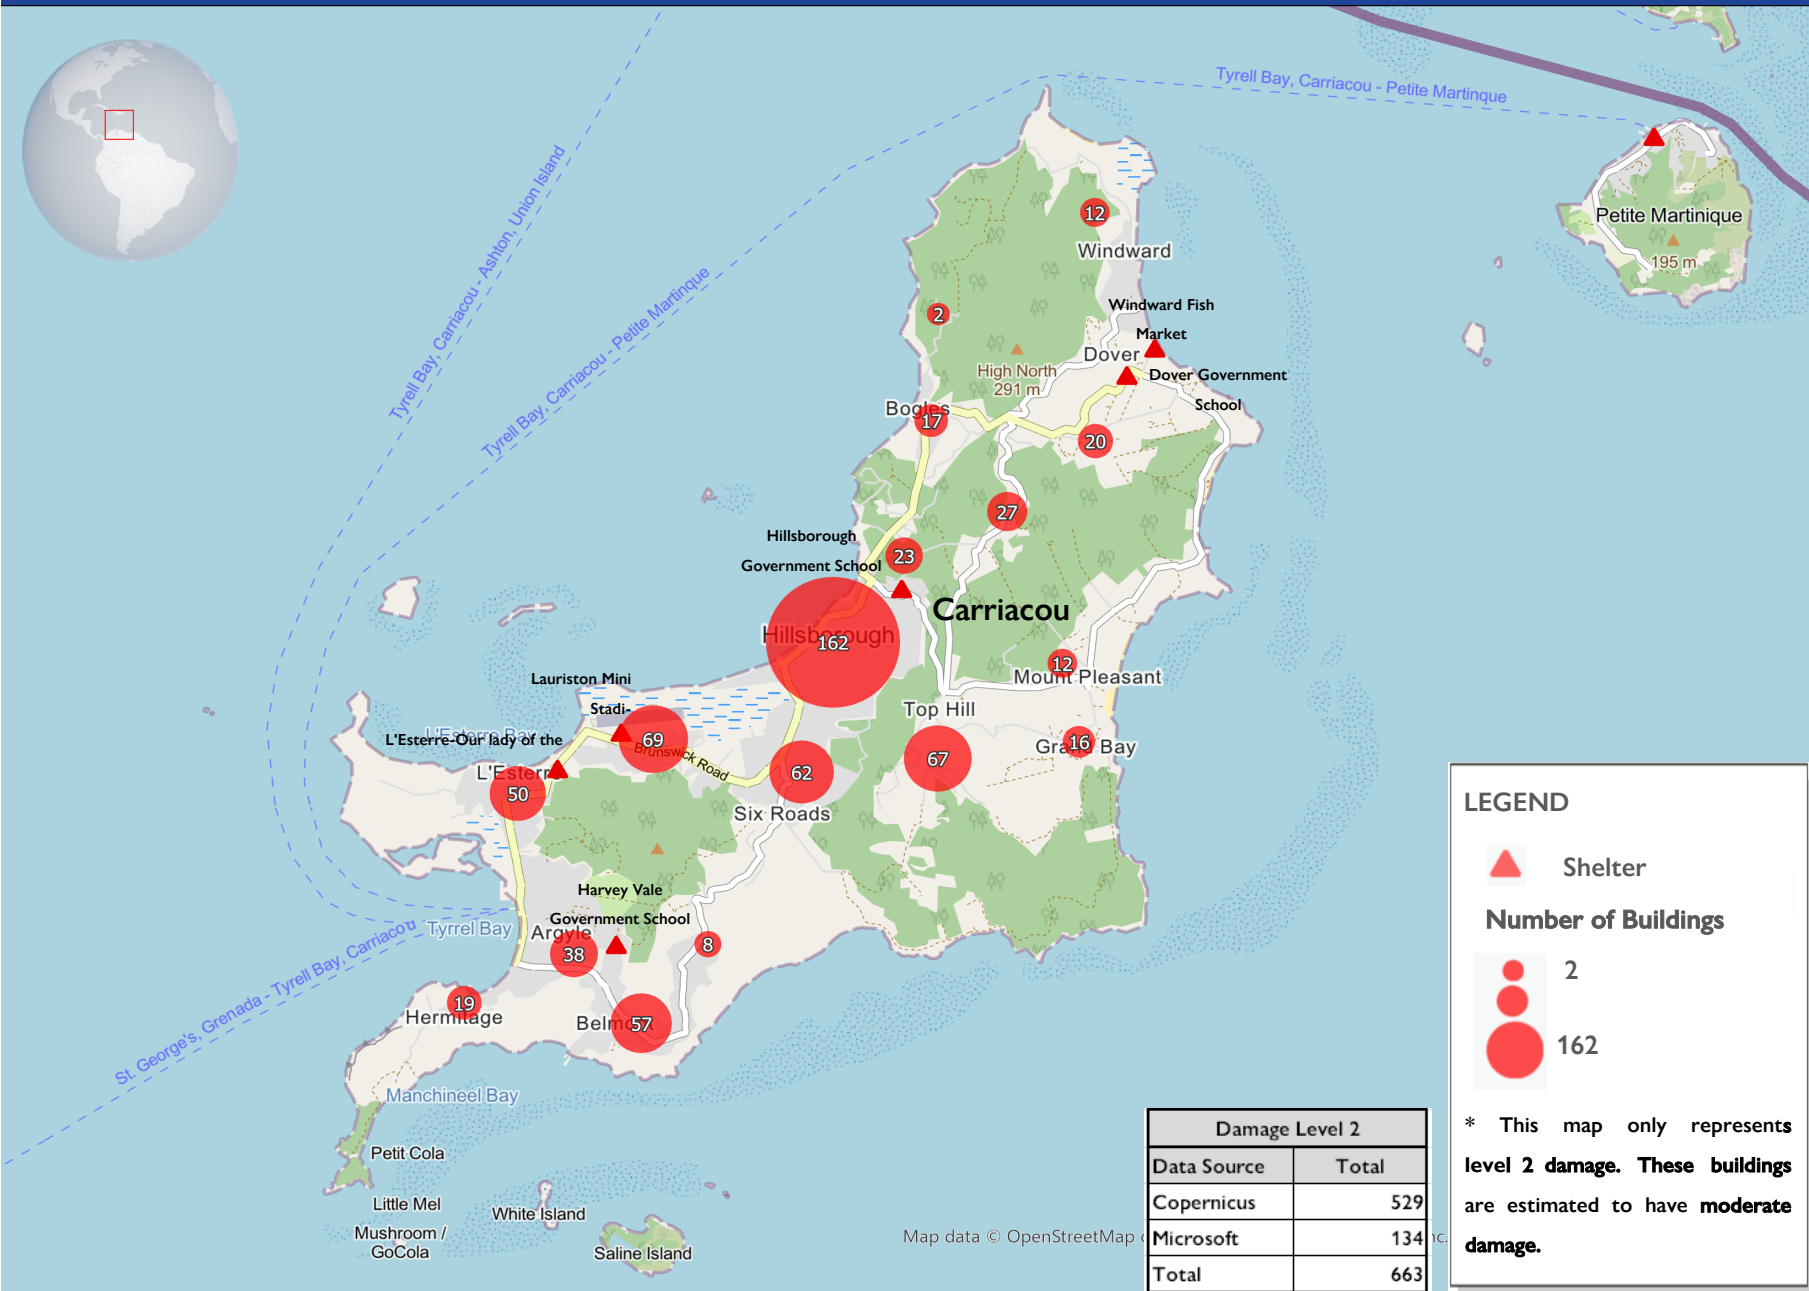

Damage Assessment Level 2 (Data Compilation Microsoft - Copernicus) - Carriacou, Grenada, 29 July 2024

This map is for illustration purposes only. Names and boundaries on this map do not imply official endorsement or acceptance by IOM.

Source Data: IOM, OCHA
Copernicus | Microsoft

0 0.75 1.5 3
Kilometers