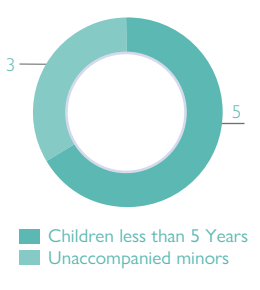

Furthermore, in August 2024, the Djibouti DTM team reported a total of 893 migrants (93% men, 6% women, and 1% children) arrived in Djibouti from Yemen. These figures underscore the significant challenges migrants in Yemen face and the desperate circumstances that have led them to risk dangerous sea voyages.

YEMENI MIGRANT RETURNEEES

Sex & Age Groups

Vulnerabilities

Number of Returnees by Travel Documents and Month

NON-YEMENI MIGRANTS LEAVING YEMEN

Migrant Returnees by Nationality

Sex & Age Groups

Vulnerabilities