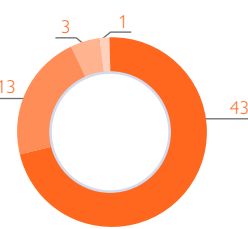

Vulnerabilities

NON-YEMENI MIGRANTS LEAVING YEMEN