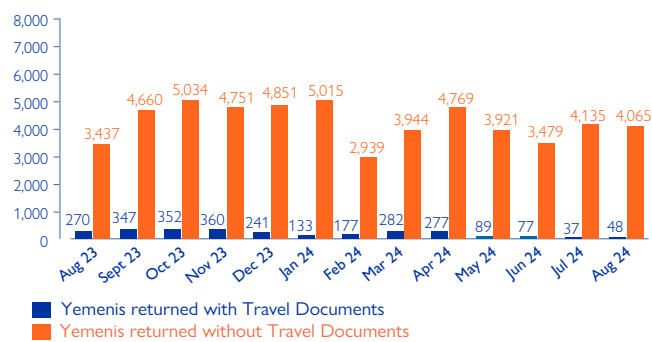

YEMENI MIGRANT RETURNEEES

Number of Returnees by Travel Documents and Month

NON-YEMENI MIGRANTS LEAVING YEMEN