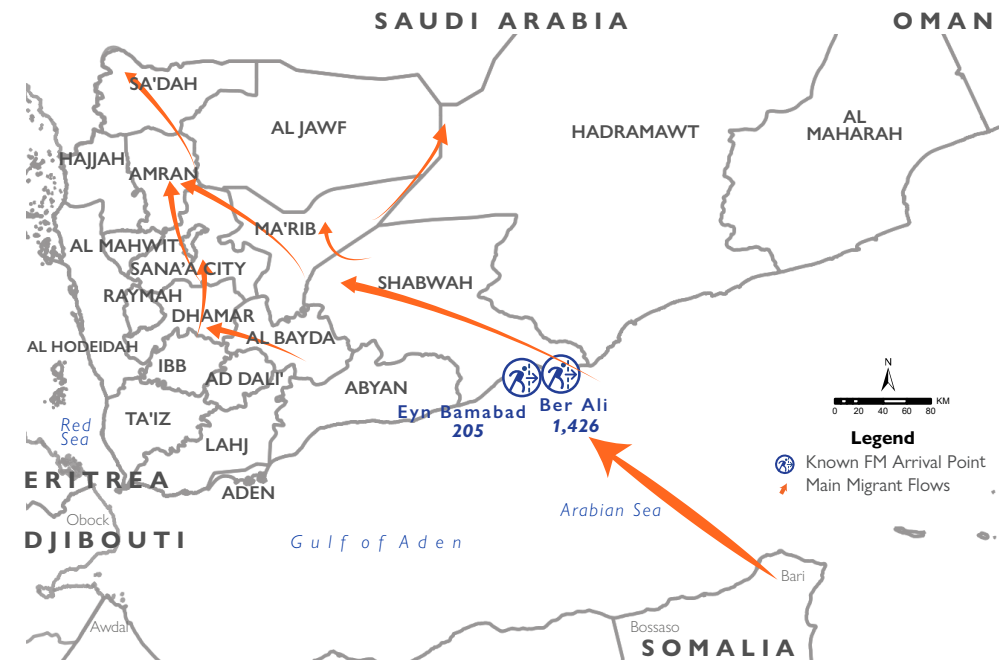

NON-YEMENI MIGRANT ARRIVALS IN AUGUST 2024

1,631 Migrants

OVERVIEW: The Flow Monitoring Registry (FMR) of the IOM Yemen Displacement Tracking Matrix (DTM) monitors the arrival of migrants along Yemen's southern coastal border and the return of Yemeni nationals along its northern border with the Kingdom of Saudi Arabia (KSA) to identify migration patterns and provide quantitative estimates of the irregular migrant population entering the country. It's crucial to understand that the FMR does not capture all migration flows as demonstrated by departures to Yemen captured by IOM DTM Djibouti to areas along the West Coast of Yemen which have remained inaccessible for assessments. Instead, it provides indicative insights into migration trends based on a known total number of migrants arriving along monitored coast and land borders during the reporting period.

SUMMARY OF FINDINGS: In August 2024, the IOM Yemen DTM tracked 1,631 migrants entering Yemen, a 21 per cent increase from the total figure reported in the previous month (1,345 migrants). All migrants (100%) left from Bari Region in Somalia.

Among the total migrants recorded, 16 per cent were children, 24 per cent were women, and 60 per cent were men.

Typically, Lahj serves as an entry point for migrants departing through Djibouti whereas Shabwah serves as an entry point for migrants departing through Somalia. During this reporting period, all recorded departed from Somalia to the coastal area of Shabwah Governorate. During the same period, no migrants departing from

Djibouti to Lahj were tracked by IOM, likely due to measures taken by the government to combat smuggling. Since those measures were implemented, starting August 2023, the flow of migrants along this route has been nearly absent in the months that followed, with one exception in December 2023 when a boat brought 110 migrants to shore.