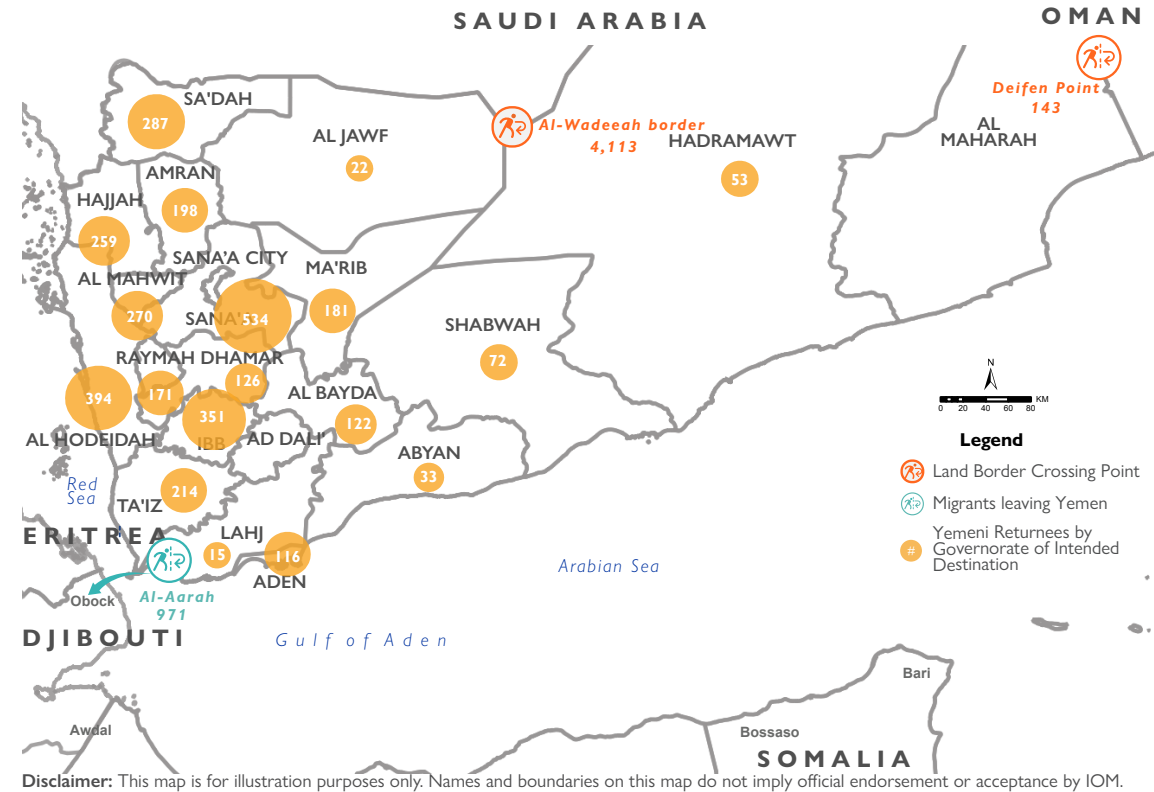

Djibouti to Lahj were tracked by IOM, likely due to measures taken by the government to combat smuggling. Since those measures were implemented, starting August 2023, the flow of migrants along this route has been nearly absent in the months that followed, with one exception in December 2023 when a boat brought 110 migrants to shore.

YEMENI MIGRANTS RETURNING TO YEMEN

NON-YEMENI MIGRANTS LEAVING YEMEN

4,113 Yemeni Migrant Returnees

971 Non-Yemeni Migrants leaving Yemen

The DTM team identified 4,113 Yemeni returnees in August 2024, a one per cent decrease compared to the number of returnees in July (4,172 individuals). Additionally, the team recorded a total of 143 migrants that were deported from Oman back to Deifen Point in Shahan district of Al Maharah Governorate, Yemen. All deported migrants were Ethiopian nationals.

Furthermore, in August 2024, the Djibouti DTM team reported a total of 893 migrants (93% men, 6% women, and 1% children) arrived in Djibouti from Yemen. These figures underscore the significant challenges migrants in Yemen face and the desperate circumstances that have led them to risk dangerous sea voyages.