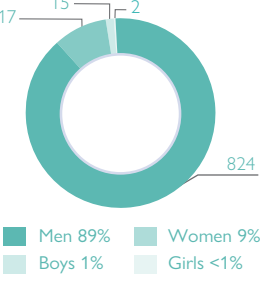

Furthermore, in August 2024, the Djibouti DTM team reported a total of 893 migrants (93% men, 6% women, and 1% children) arrived in Djibouti from Yemen. These figures underscore the significant challenges migrants in Yemen face and the desperate circumstances that have led them to risk dangerous sea voyages.

YEMENI MIGRANT RETURNEEES

Sex & Age Groups

Vulnerabilities

Number of Returnees by Travel Documents and Month

NON-YEMENI MIGRANTS LEAVING YEMEN

Migrant Returnees by Nationality

Sex & Age Groups

Vulnerabilities