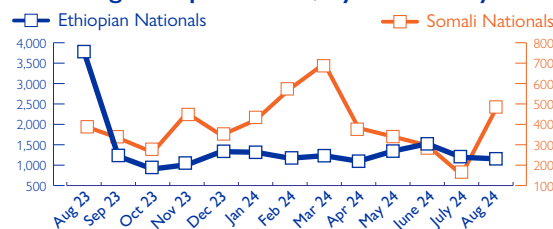

Among the total migrants recorded, 16 per cent were children, 24 per cent were women, and 60 per cent were men.

Typically, Lahj serves as an entry point for migrants departing through Djibouti whereas Shabwah serves as an entry point for migrants departing through Somalia. During this reporting period, all recorded departed from Somalia to the coastal area of Shabwah Governorate. During the same period, no migrants departing from

Djibouti to Lahj were tracked by IOM, likely due to measures taken by the government to combat smuggling. Since those measures were implemented, starting August 2023, the flow of migrants along this route has been nearly absent in the months that followed, with one exception in December 2023 when a boat brought 110 migrants to shore.

Disclaimer: This map is for illustration purposes only. Names and boundaries on this map do not imply official endorsement or acceptance by IOM.

NON-YEMENI MIGRANT ARRIVALS

Sex & Age Groups

Migrant Arrivals by Nationality

Migrants by Country of Departure

Migrants by Intended Country of Destination

Total Migrants per Month, by Nationality

Migrants by Nationality and FMPs

Total number of boats and total migrants onboard by day of trip