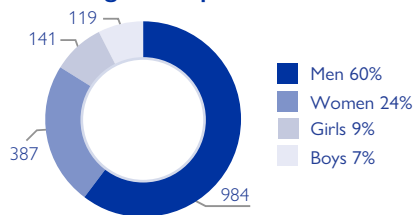

NON-YEMENI MIGRANT ARRIVALS

Sex & Age Groups