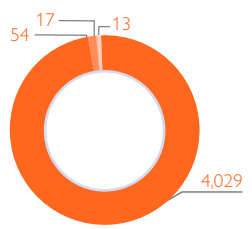

Sex & Age Groups

NON-YEMENI MIGRANTS LEAVING YEMEN