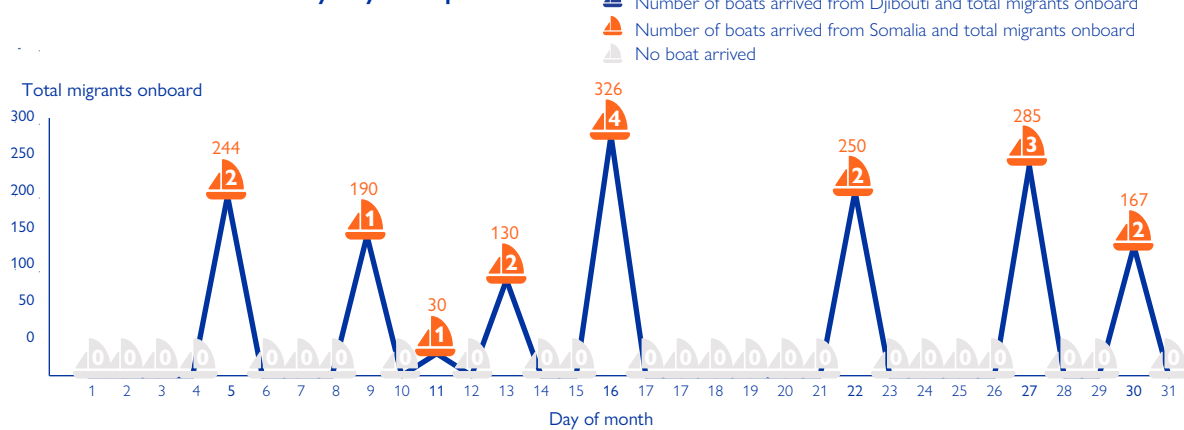

Among the total migrants recorded, 16 per cent were children, 24 per cent were women, and 60 per cent were men.

Typically, Lahj serves as an entry point for migrants departing through Djibouti whereas Shabwah serves as an entry point for migrants departing through Somalia. During this reporting period, all recorded departed from Somalia to the coastal area of Shabwah Governorate. During the same period, no migrants departing from

Djibouti to Lahj were tracked by IOM, likely due to measures taken by the government to combat smuggling. Since those measures were implemented, starting August 2023, the flow of migrants along this route has been nearly absent in the months that followed, with one exception in December 2023 when a boat brought 110 migrants to shore.

Migrants by Country of Departure

Migrants by Intended Country of Destination

Total Migrants per Month, by Nationality

Migrants by Nationality and FMPs

Total number of boats and total migrants onboard by day of trip

YEMENI MIGRANTS RETURNING TO YEMEN

NON-YEMENI MIGRANTS LEAVING YEMEN

4,113 Yemeni Migrant Returnees

971 Non-Yemeni Migrants leaving Yemen

The DTM team identified 4,113 Yemeni returnees in August 2024, a one per cent decrease compared to the number of returnees in July (4,172 individuals). Additionally, the team recorded a total of 143 migrants that were deported from Oman back to Deifen Point in Shahan district of Al Maharah Governorate, Yemen. All deported migrants were Ethiopian nationals.