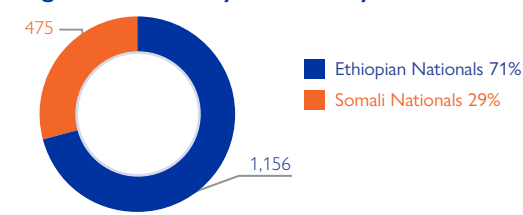

Migrant Arrivals by Nationality