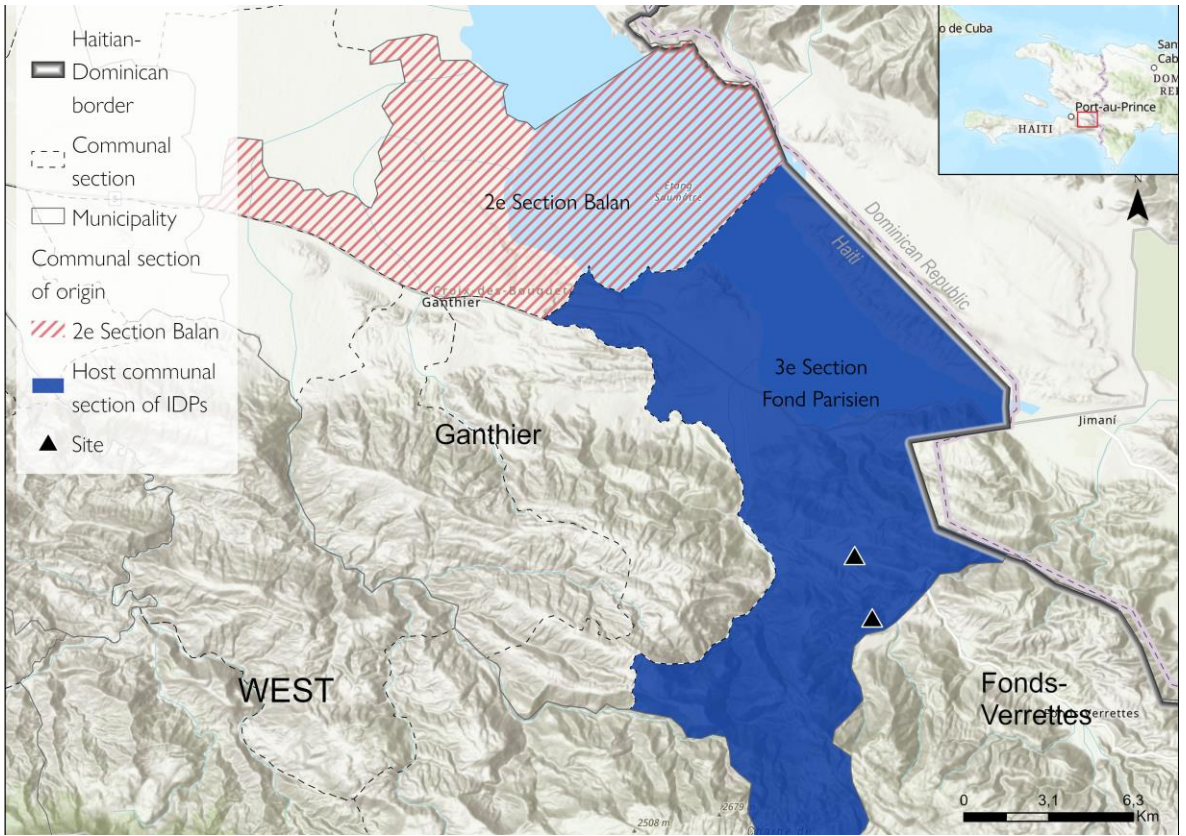

This information was collected following attacks that occurred on 04 September 2024 in the municipality of Ganthier, more precisely in the 2<sup>nd</sup> communal section of Balan. A total of 830 people (172 households) were displaced following these attacks. These people took refuge in the 3<sup>rd</sup> communal section of Fonds Parisien, most of them (66%) with relatives in host families, while 34% took refuge in two sites. The municipality of Ganthier has been increasingly affected by armed attacks in recent weeks, the most significant in July and August 2024, leading to the displacement of nearly 6,000 people (see [ETT 45.1](#)) who took refuge in the same 3<sup>rd</sup> communal section of Fonds Parisien which has become an important host location for persons displaced in the municipality of Ganthier.

## Origins and host locations of displaced persons