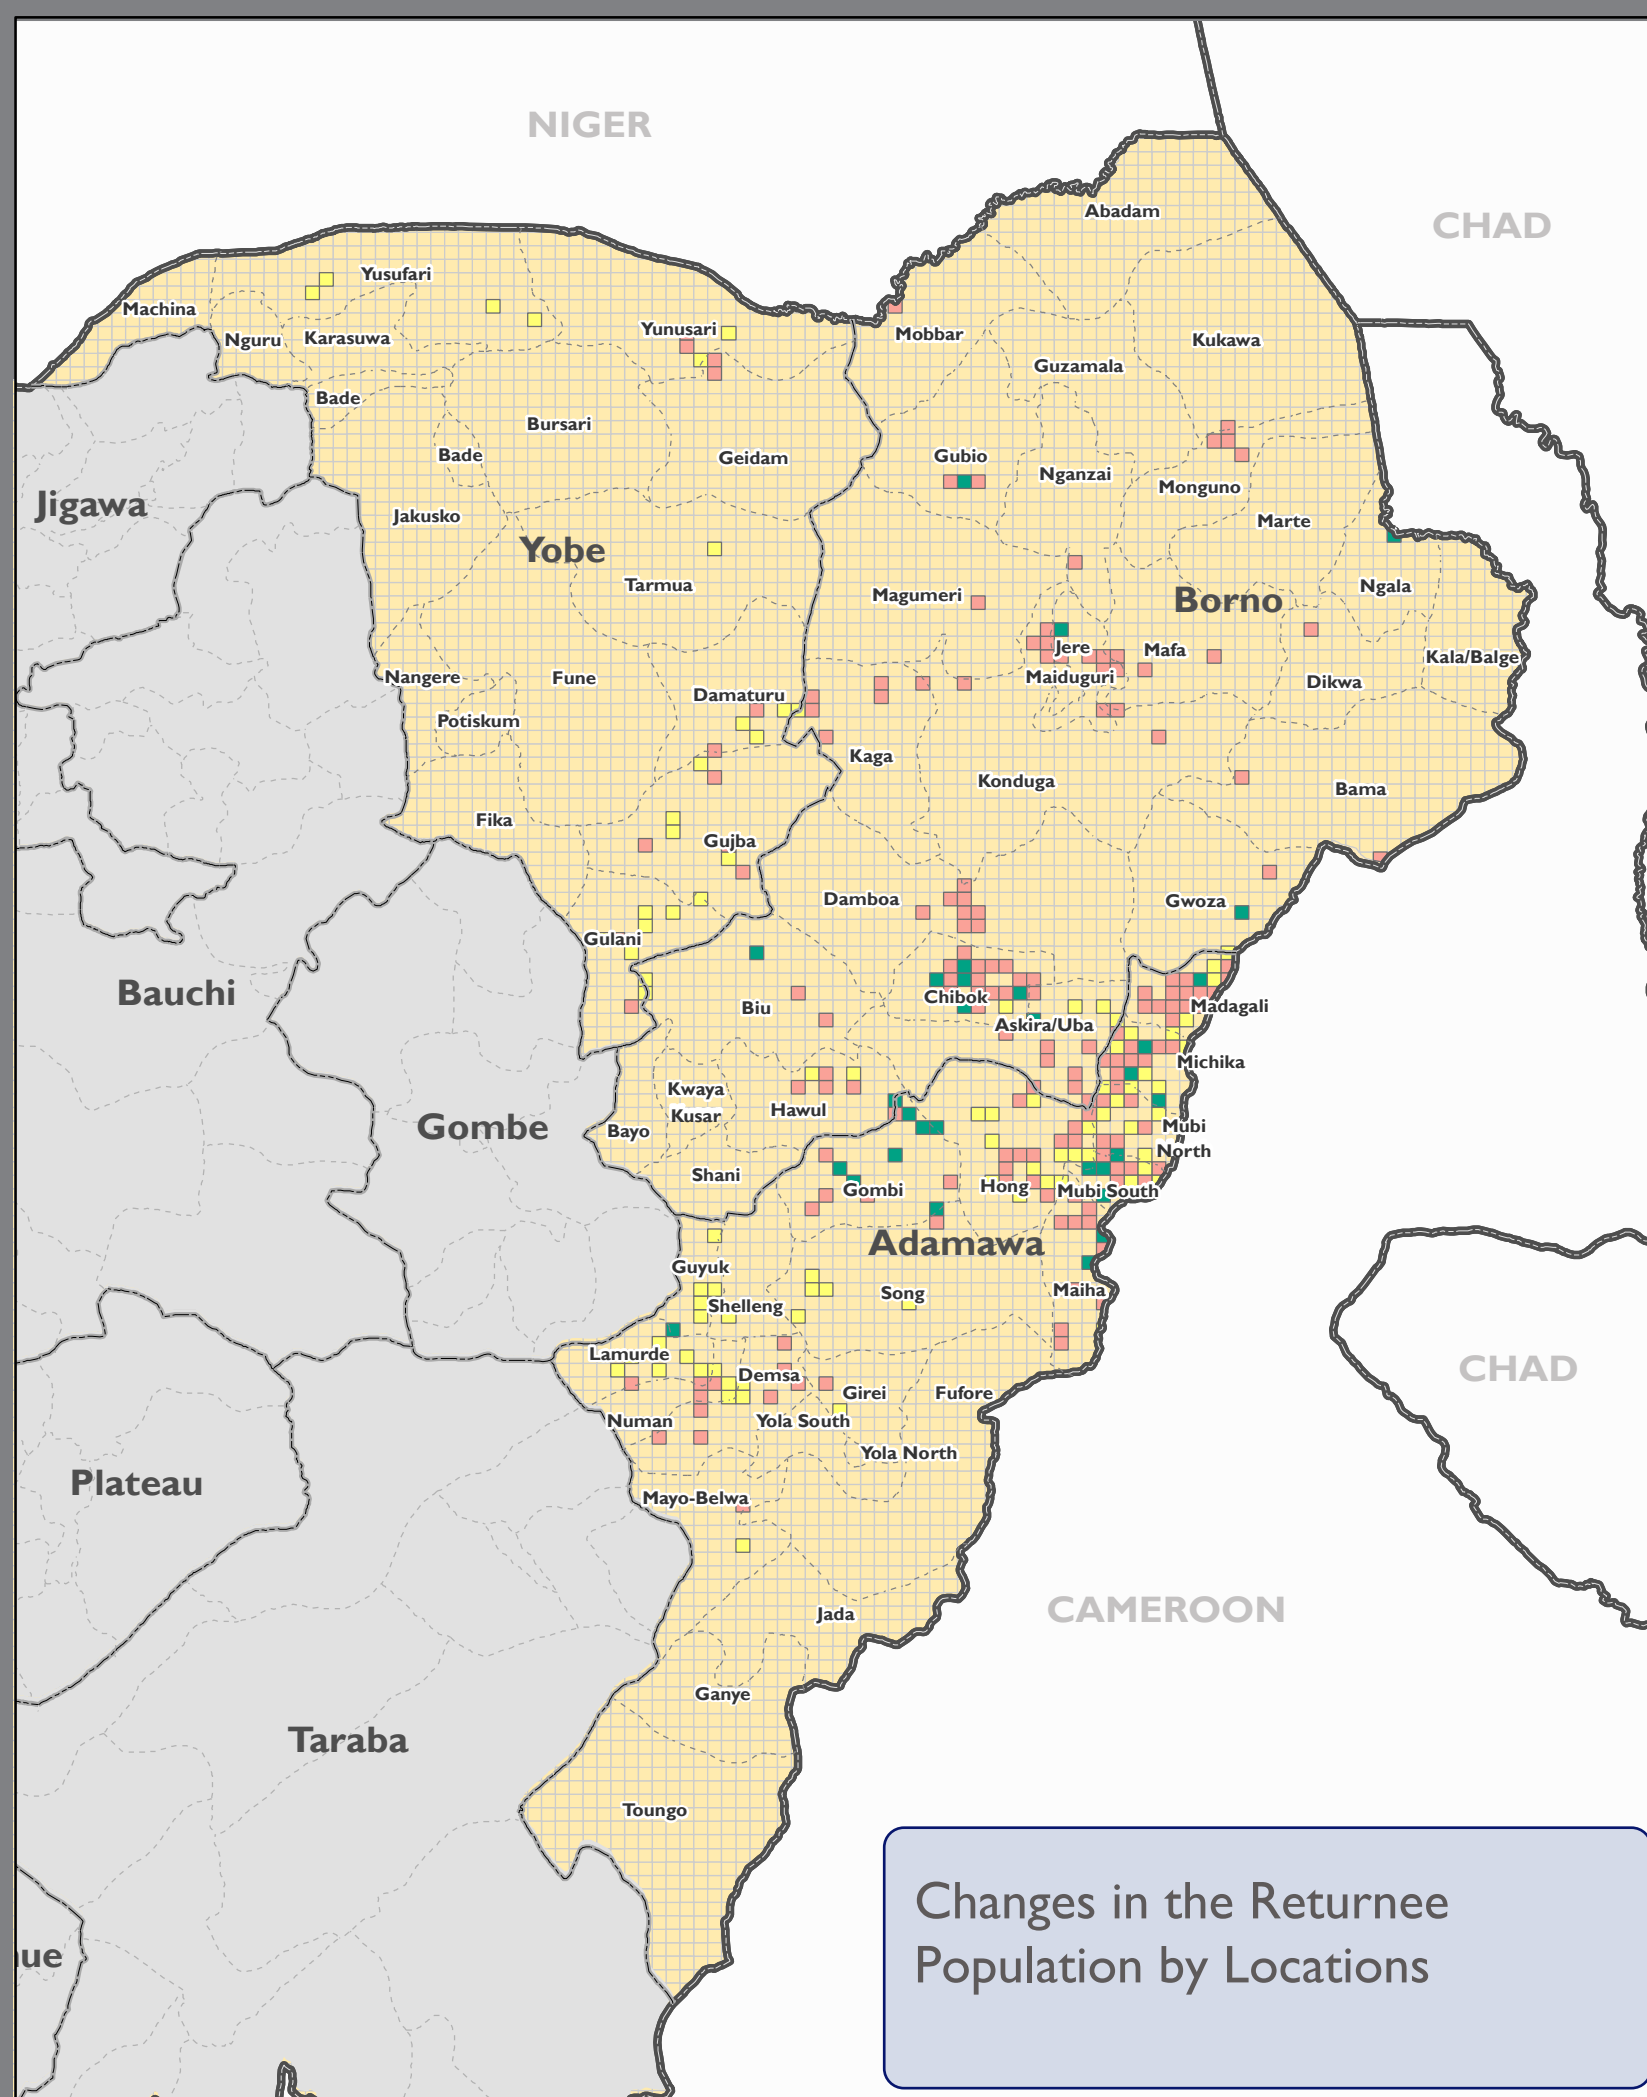

Nigeria (North-East)

Mobility Tracking IDP and Returnee Atlas (Round 47)

- LGA boundary
- State boundary
- Country boundary

Changes in Returnee

- Decrease
- No Change
- Increase
- Not assessed during Round 47

Data source:

IDP data - IOM DTM Mobility Tracking, Round 47
Boundaries - OCHA Common Operational Datasets

Disclaimer: This map is for illustration purpose only. The boundaries and names shown on this map do not imply official endorsement or acceptance by IOM.

Changes in the Returnee Population by Locations