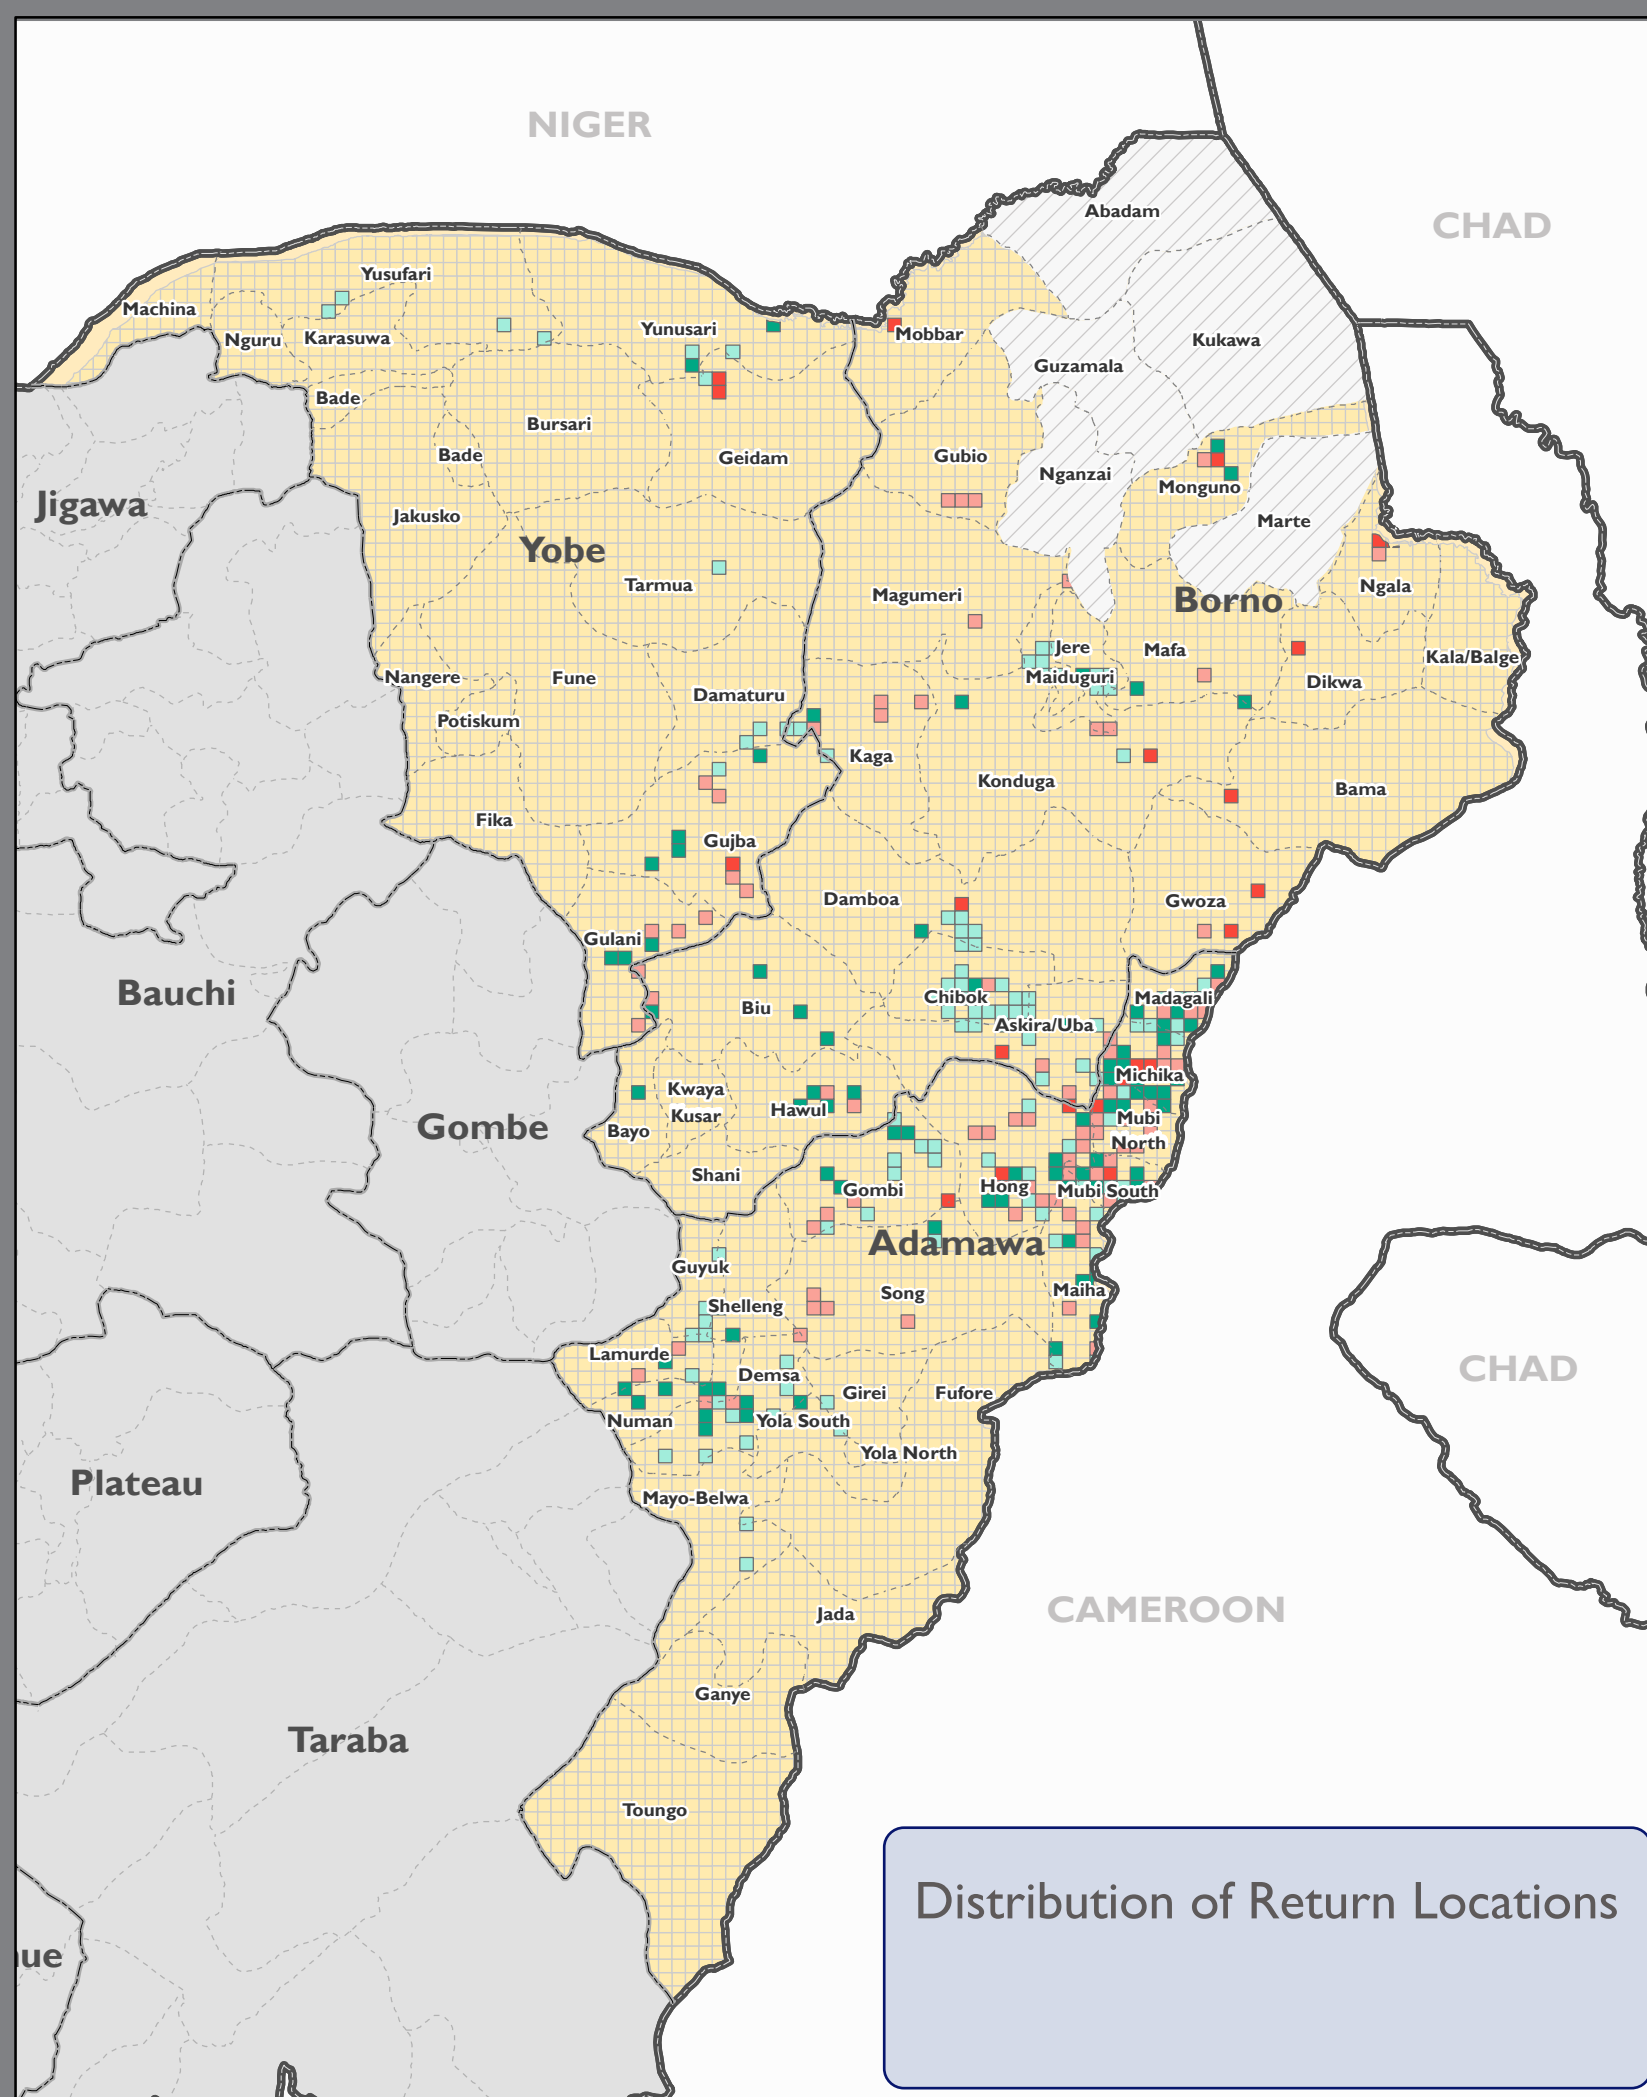

# Nigeria (North-East)

## Mobility Tracking IDPs and Returnee Atlas (Round 47)

-  LGA boundary
-  State boundary
-  Country boundary

### Data source:

IDP data - IOM DTM Mobility Tracking, Round 47  
Boundaries - OCHA Common Operational Datasets

Disclaimer: This map is for illustration purpose only. The boundaries and names shown on this map do not imply official endorsement or acceptance by IOM.

Distribution of Return Locations