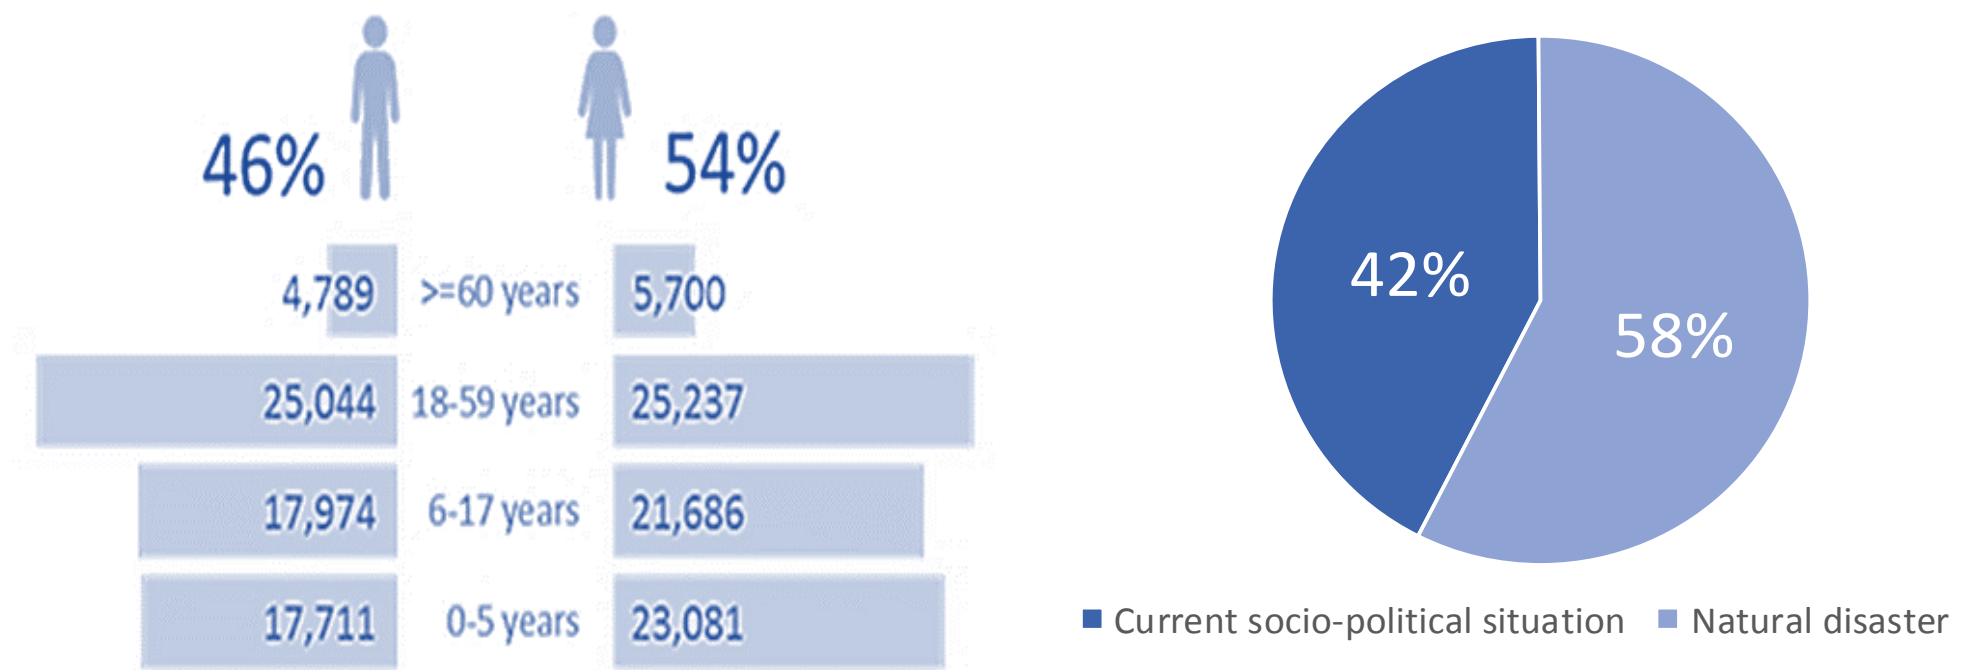

## STATISTICS (in 11 provinces)

141,221 Internally Displaced Persons (IDPs)

29,245 Displaced Households

Map 1: IDP presence in areas covered by the DTM in December 2016

Graph 1: Demographic data disaggregated by age and sex