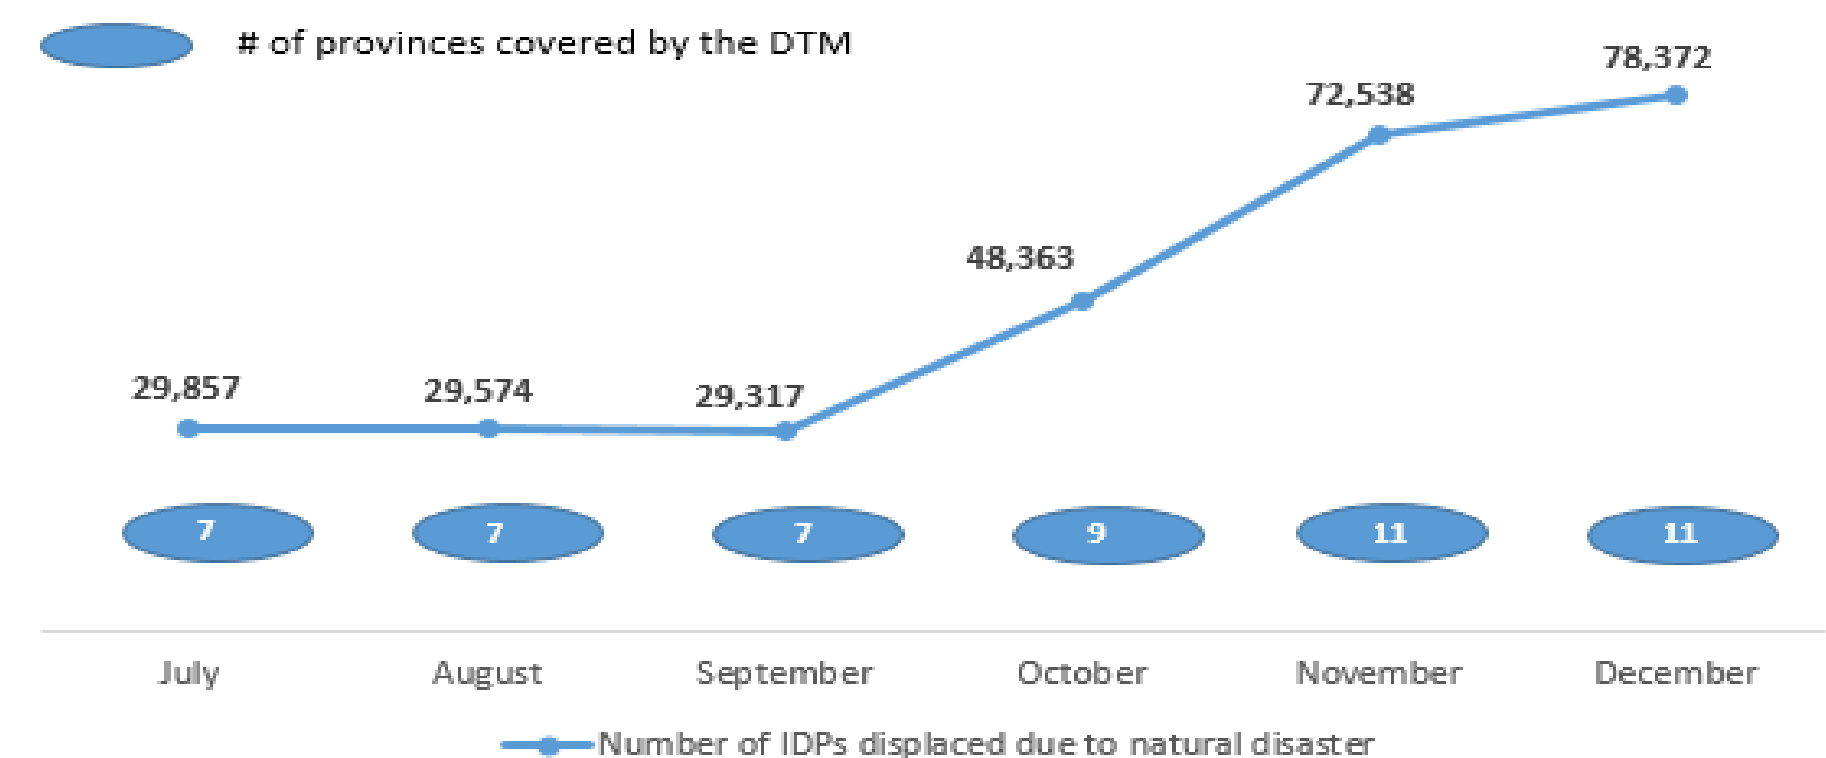

## STATISTICS (in 11 provinces)

141,221 Internally Displaced Persons (IDPs)

29,245 Displaced Households

Map 1: IDP presence in areas covered by the DTM in December 2016

Graph 1: Demographic data disaggregated by age and sex

Graph 2: Reasons for displacement

Graph 3: Total IDP population by province and the percent change in the presence of the displaced population between November and December 2016 in the 11 provinces covered by the DTM

Graph 4: Change in the number of IDPs due to natural disasters in the past six (6) months