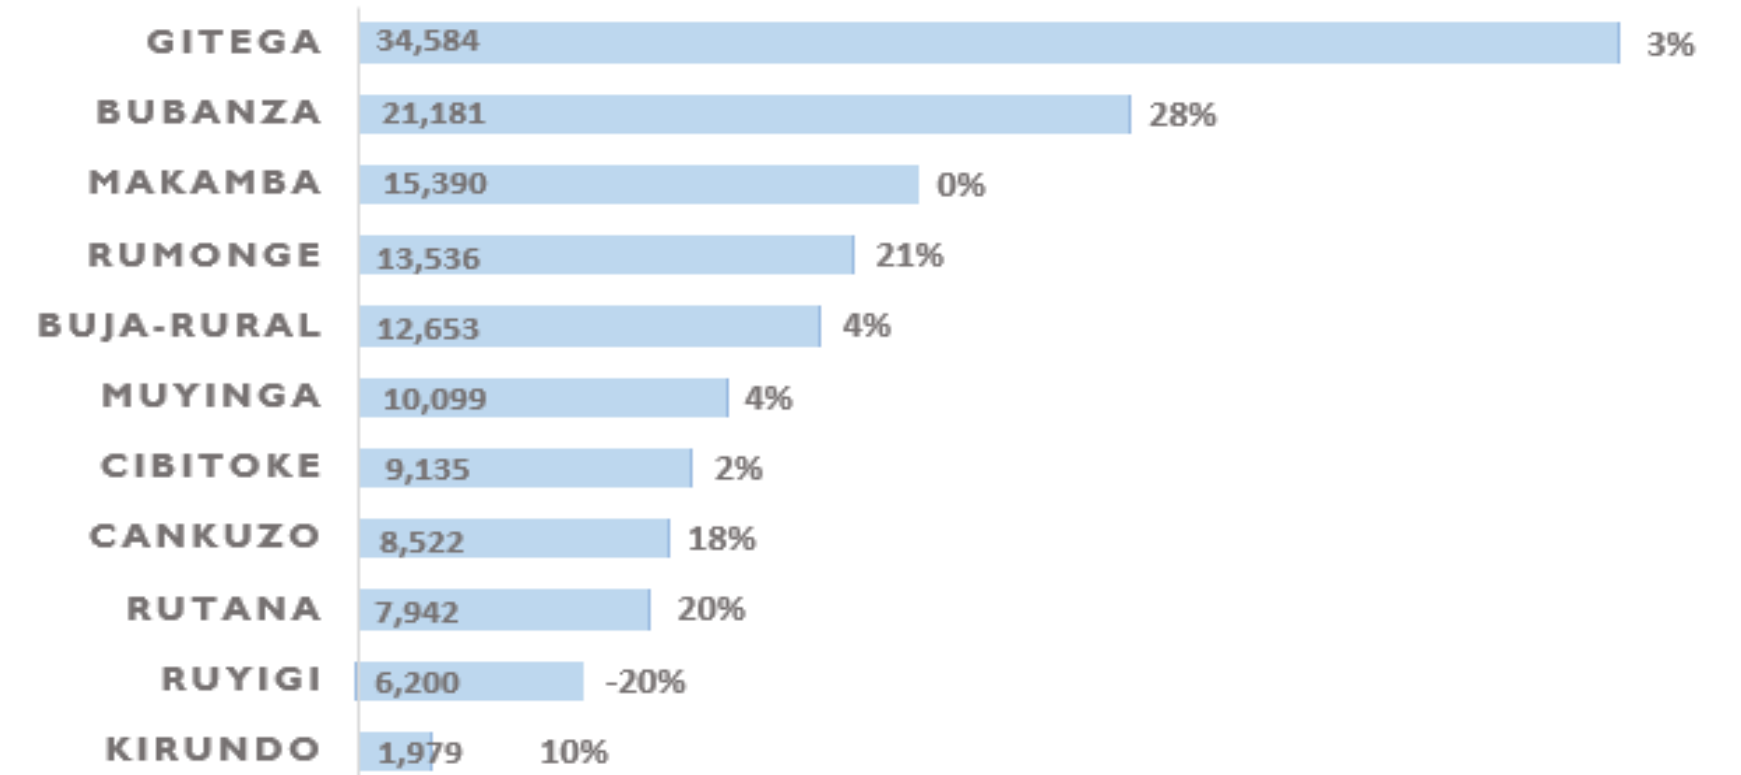

## STATISTICS (in 11 provinces)

141,221 Internally Displaced Persons (IDPs)

29,245 Displaced Households

Map 1: IDP presence in areas covered by the DTM in December 2016

Graph 1: Demographic data disaggregated by age and sex

Graph 2: Reasons for displacement

Graph 3: Total IDP population by province and the percent change in the presence of the displaced population between November and December 2016 in the 11 provinces covered by the DTM