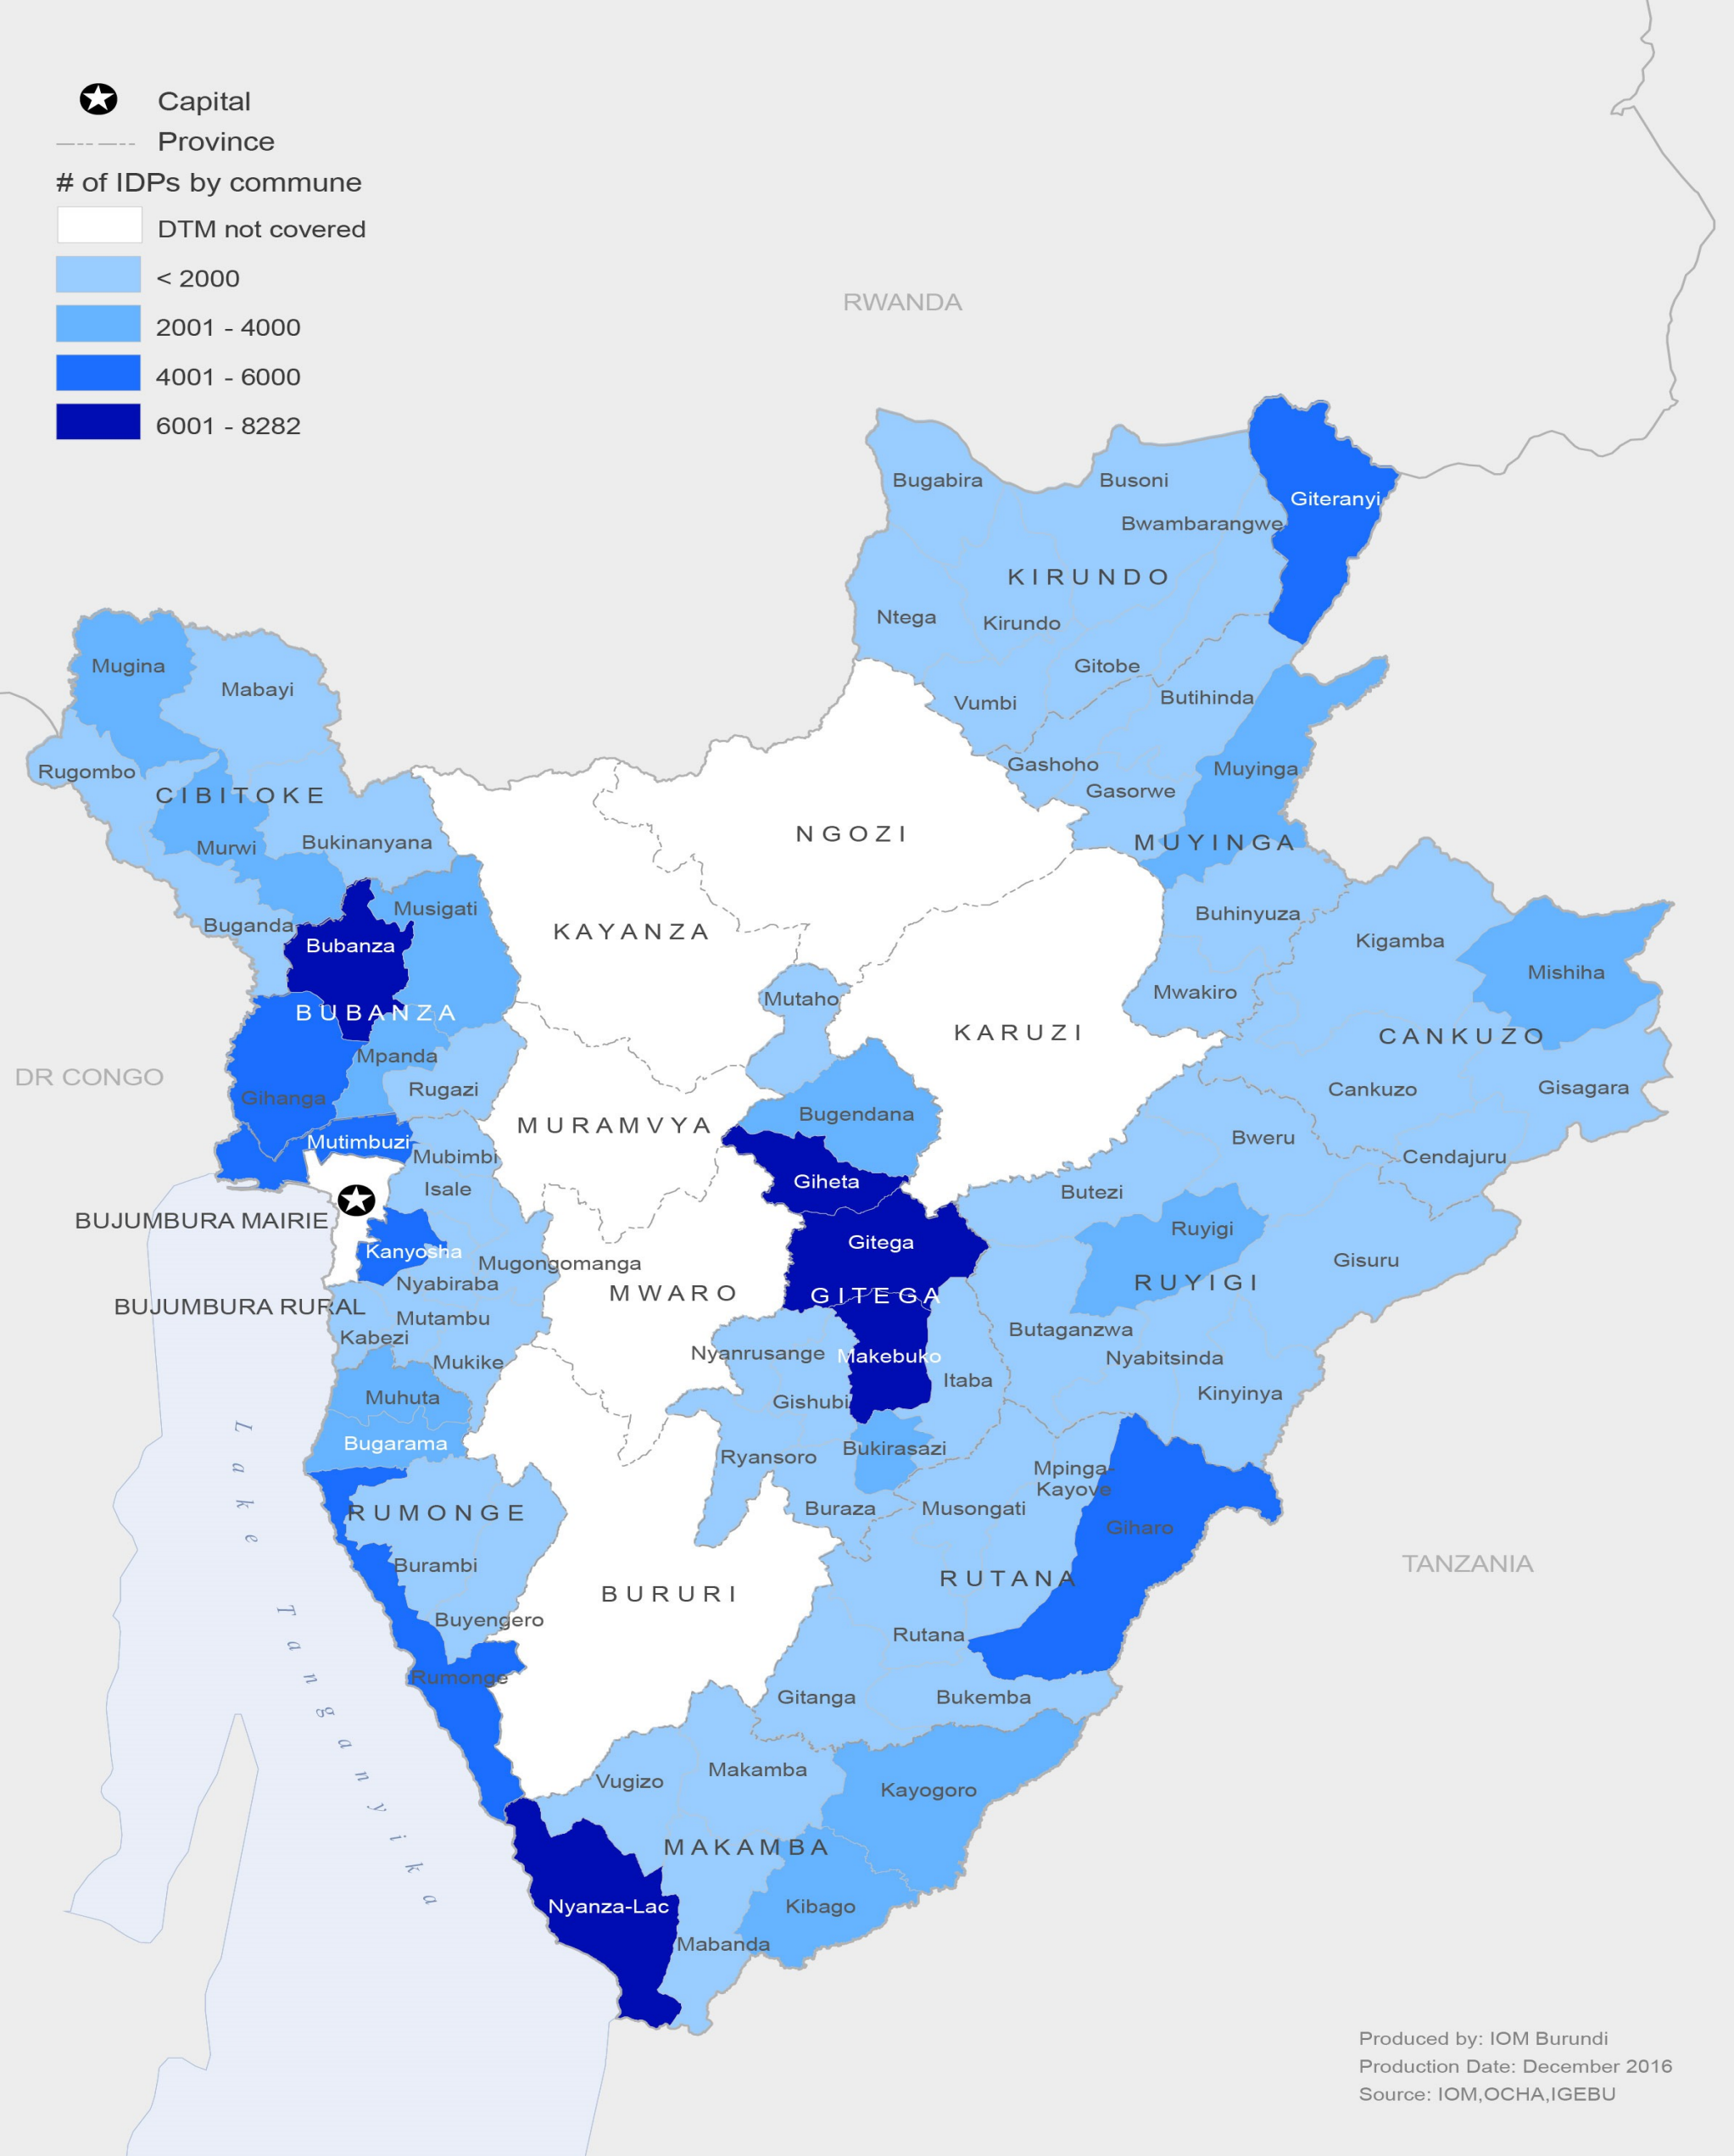

# Displacement Tracking Matrix | DTM

Dashboard #5 — December 2016

Burundi

## STATISTICS (in 11 provinces)

141,221 Internally Displaced Persons (IDPs)

29,245 Displaced Households

Map 1: IDP presence in areas covered by the DTM in December 2016

Graph 1: Demographic data disaggregated by age and sex

Graph 2: Reasons for displacement

Graph 3: Total IDP population by province and the percent change in the presence of the displaced population between November and December 2016 in the 11 provinces covered by the DTM

Graph 4: Change in the number of IDPs due to natural disasters in the past six (6) months