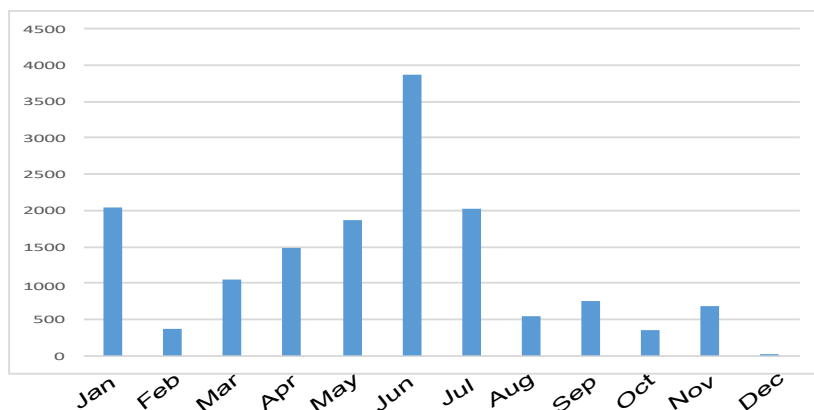

10 MIGRANTS RETURNED TO LIBYAN SHORE
2 BODIES RETRIEVED
13 MISSING

15,074

RETURNED TO LIBYAN SHORE SO FAR IN 2018

RETURNED TO LIBYAN SHORE IN 2018

ITALY

So Far In 2018

23,126
ARRIVALS

were recorded by sea to Italy through the Central Mediterranean route

1,306
DEATHS

were recorded along the Central Mediterranean route in 2018

Disclaimer: Figures based on updates from Libyan Coast Guard, Libyan Coast Security, Libyan Red Crescent and other Implementing partners. DTM findings on migrants also include persons who originate from refugee producing countries. Figures on Maritime Incidents in Libya are estimates based on initial reports at the time of each incident, and are regularly updated as more information becomes available.