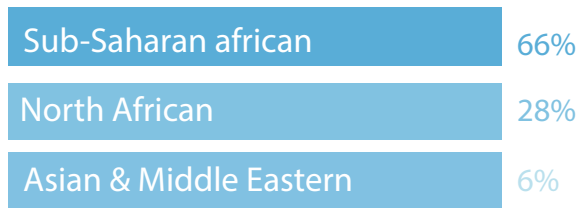

KEY FINDINGS

MIGRANTS PRESENT IN
558 of 667 COMMUNITIES

100% of MUNICIPALITIES

100% COVERAGE

TOP 3 REGIONS (% of migrants)

TOP 3 REGIONS OF ORIGIN (% of migrants)

KEY INFORMANTS

SHELTER TYPE