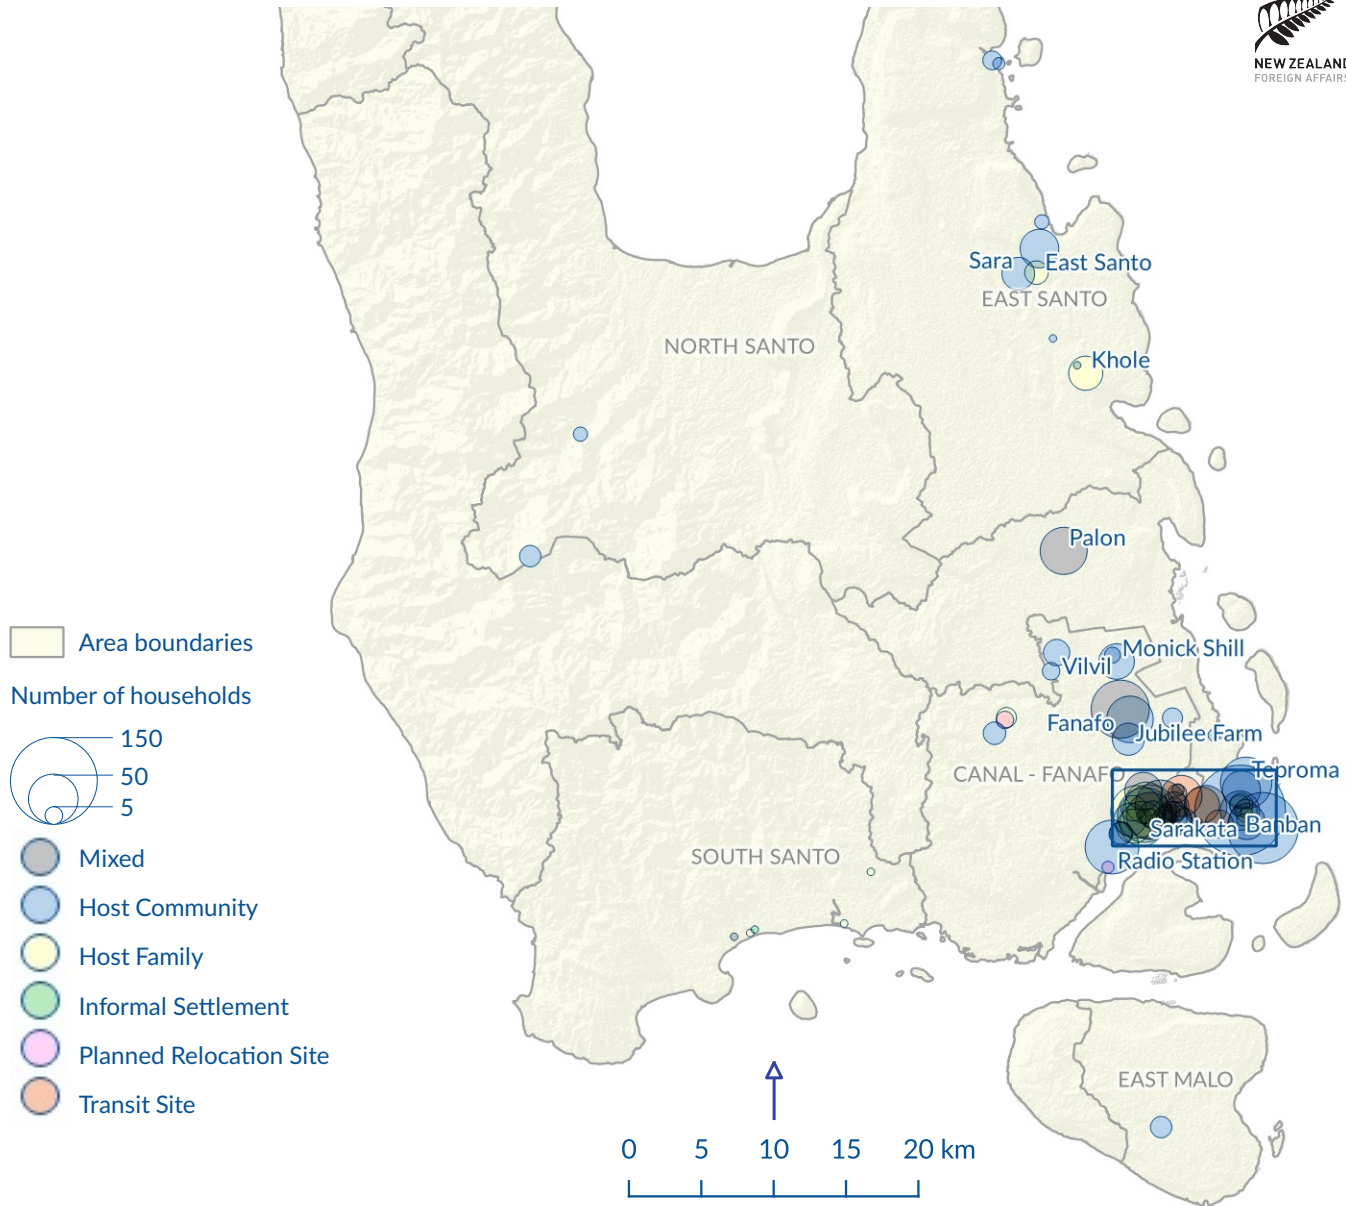

DTM Round 3 Evacuee Sites in Sanma as of 2018-10-22

Data Sources: Administrative division: Humanitarian Data Exchange, Evacuee sites: NDMO, Roads: OpenStreetMap
 Contact: lkruk@iom.int

This map is for illustration purposes only. Names and boundaries on this map do not imply official endorsement or acceptance by IOM. For clarity only the largest sites are labelled with names.