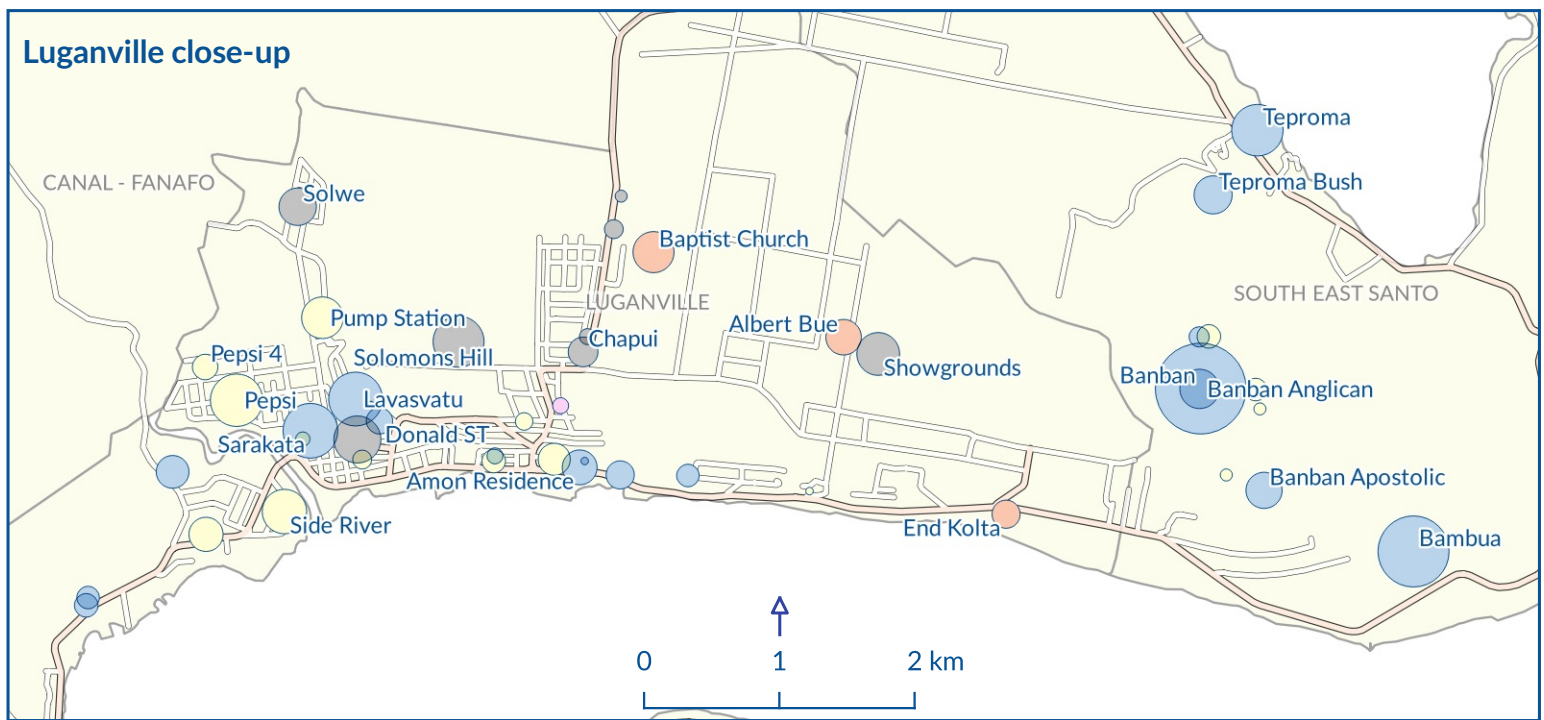

DTM Round 3 Evacuee Sites in Sanma as of 2018-10-22

Data Sources: Administrative division: Humanitarian Data Exchange, Evacuee sites: NDMO, Roads: OpenStreetMap
 Contact: lkruk@iom.int

This map is for illustration purposes only. Names and boundaries on this map do not imply official endorsement or acceptance by IOM. For clarity only the largest sites are labelled with names.